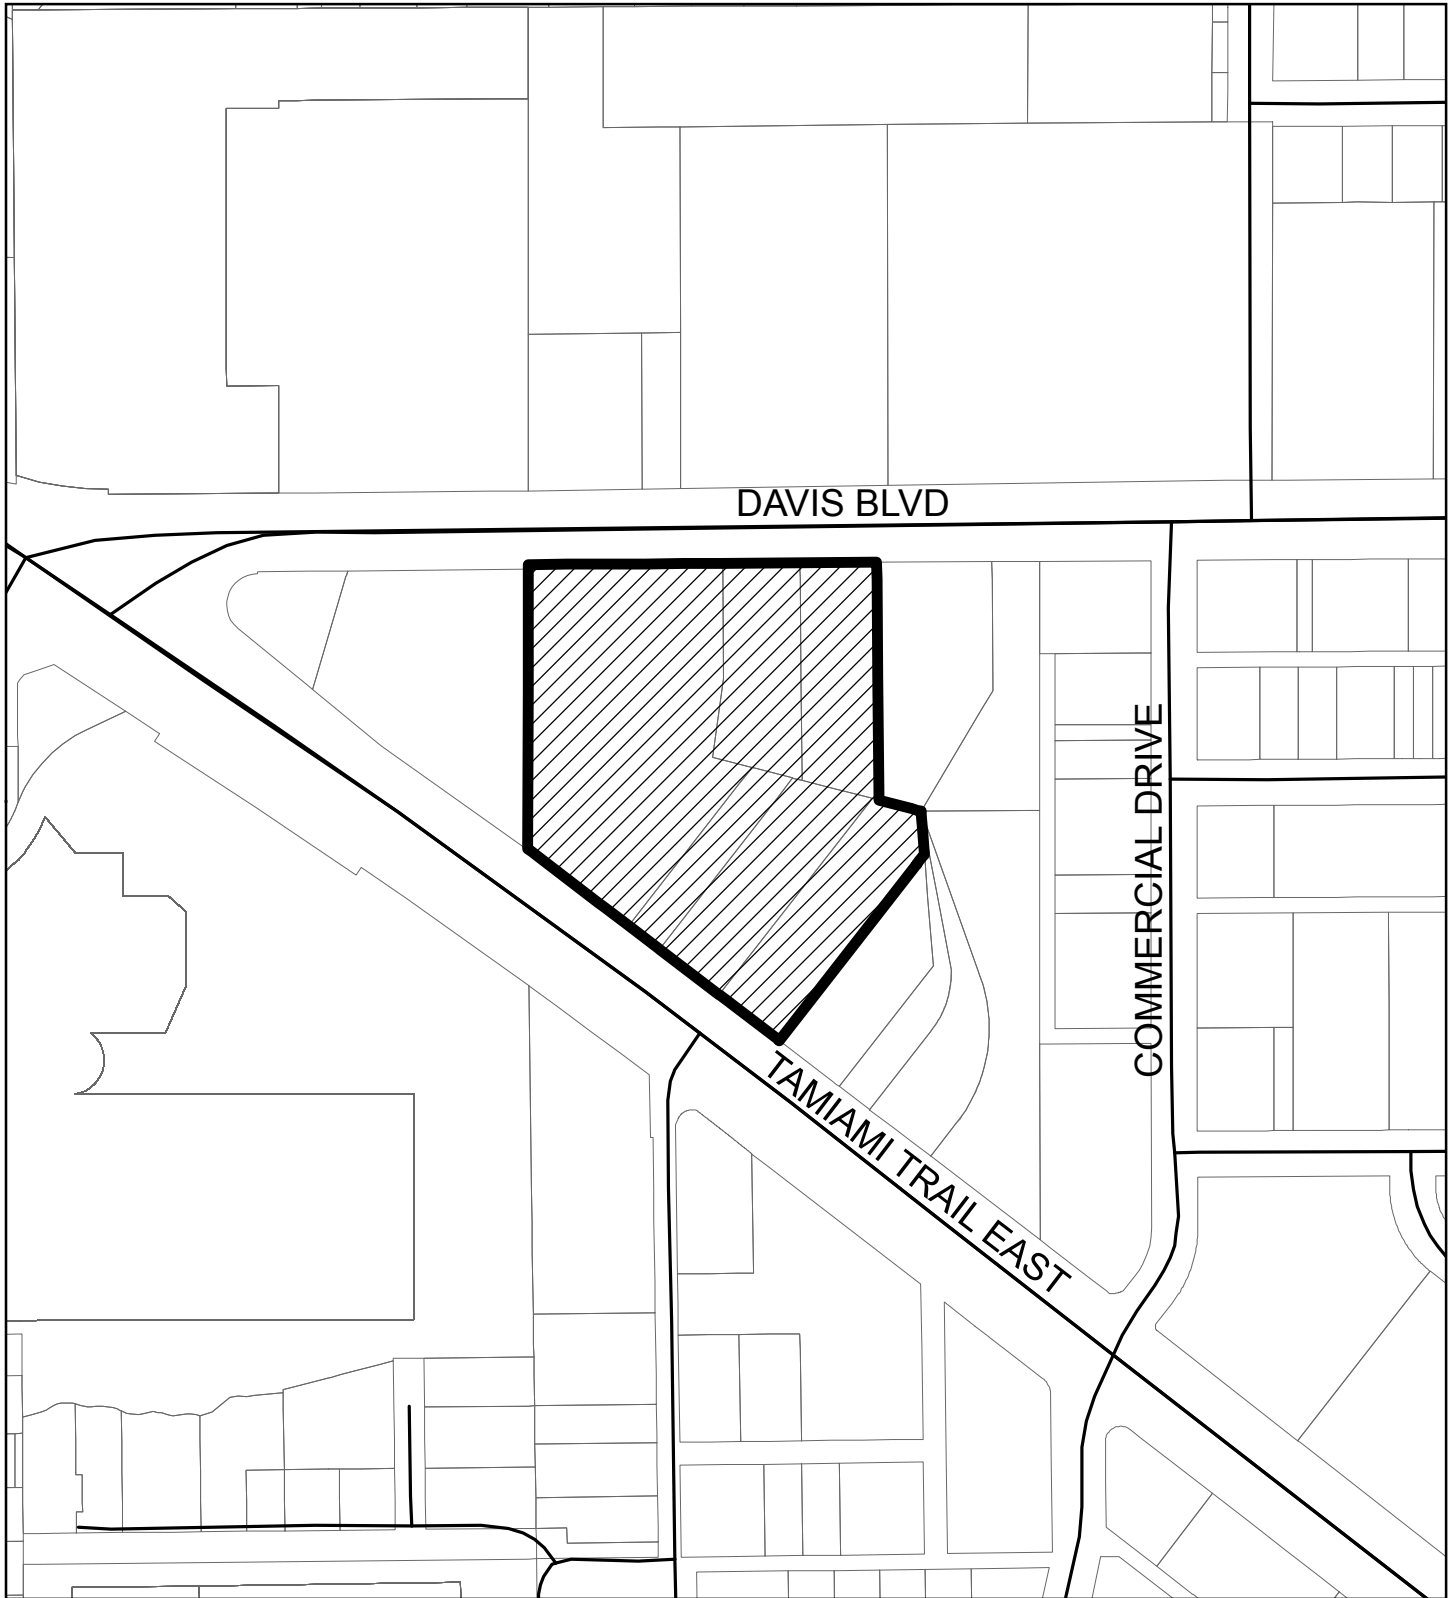

MINI TRIANGLE MIXED USE SUBDISTRICT
COLLIER COUNTY, FLORIDA

ADOPTED - MAY 8, 2018
(Ord. No. 2018-23)

PREPARED BY: GIS/CAD MAPPING SECTION
GROWTH MANAGEMENT DEPARTMENT
FILE: CPSS-2016-3 LOCATION MAP.mxd
DATE: 6/12/2018

LEGEND

 Subdistrict