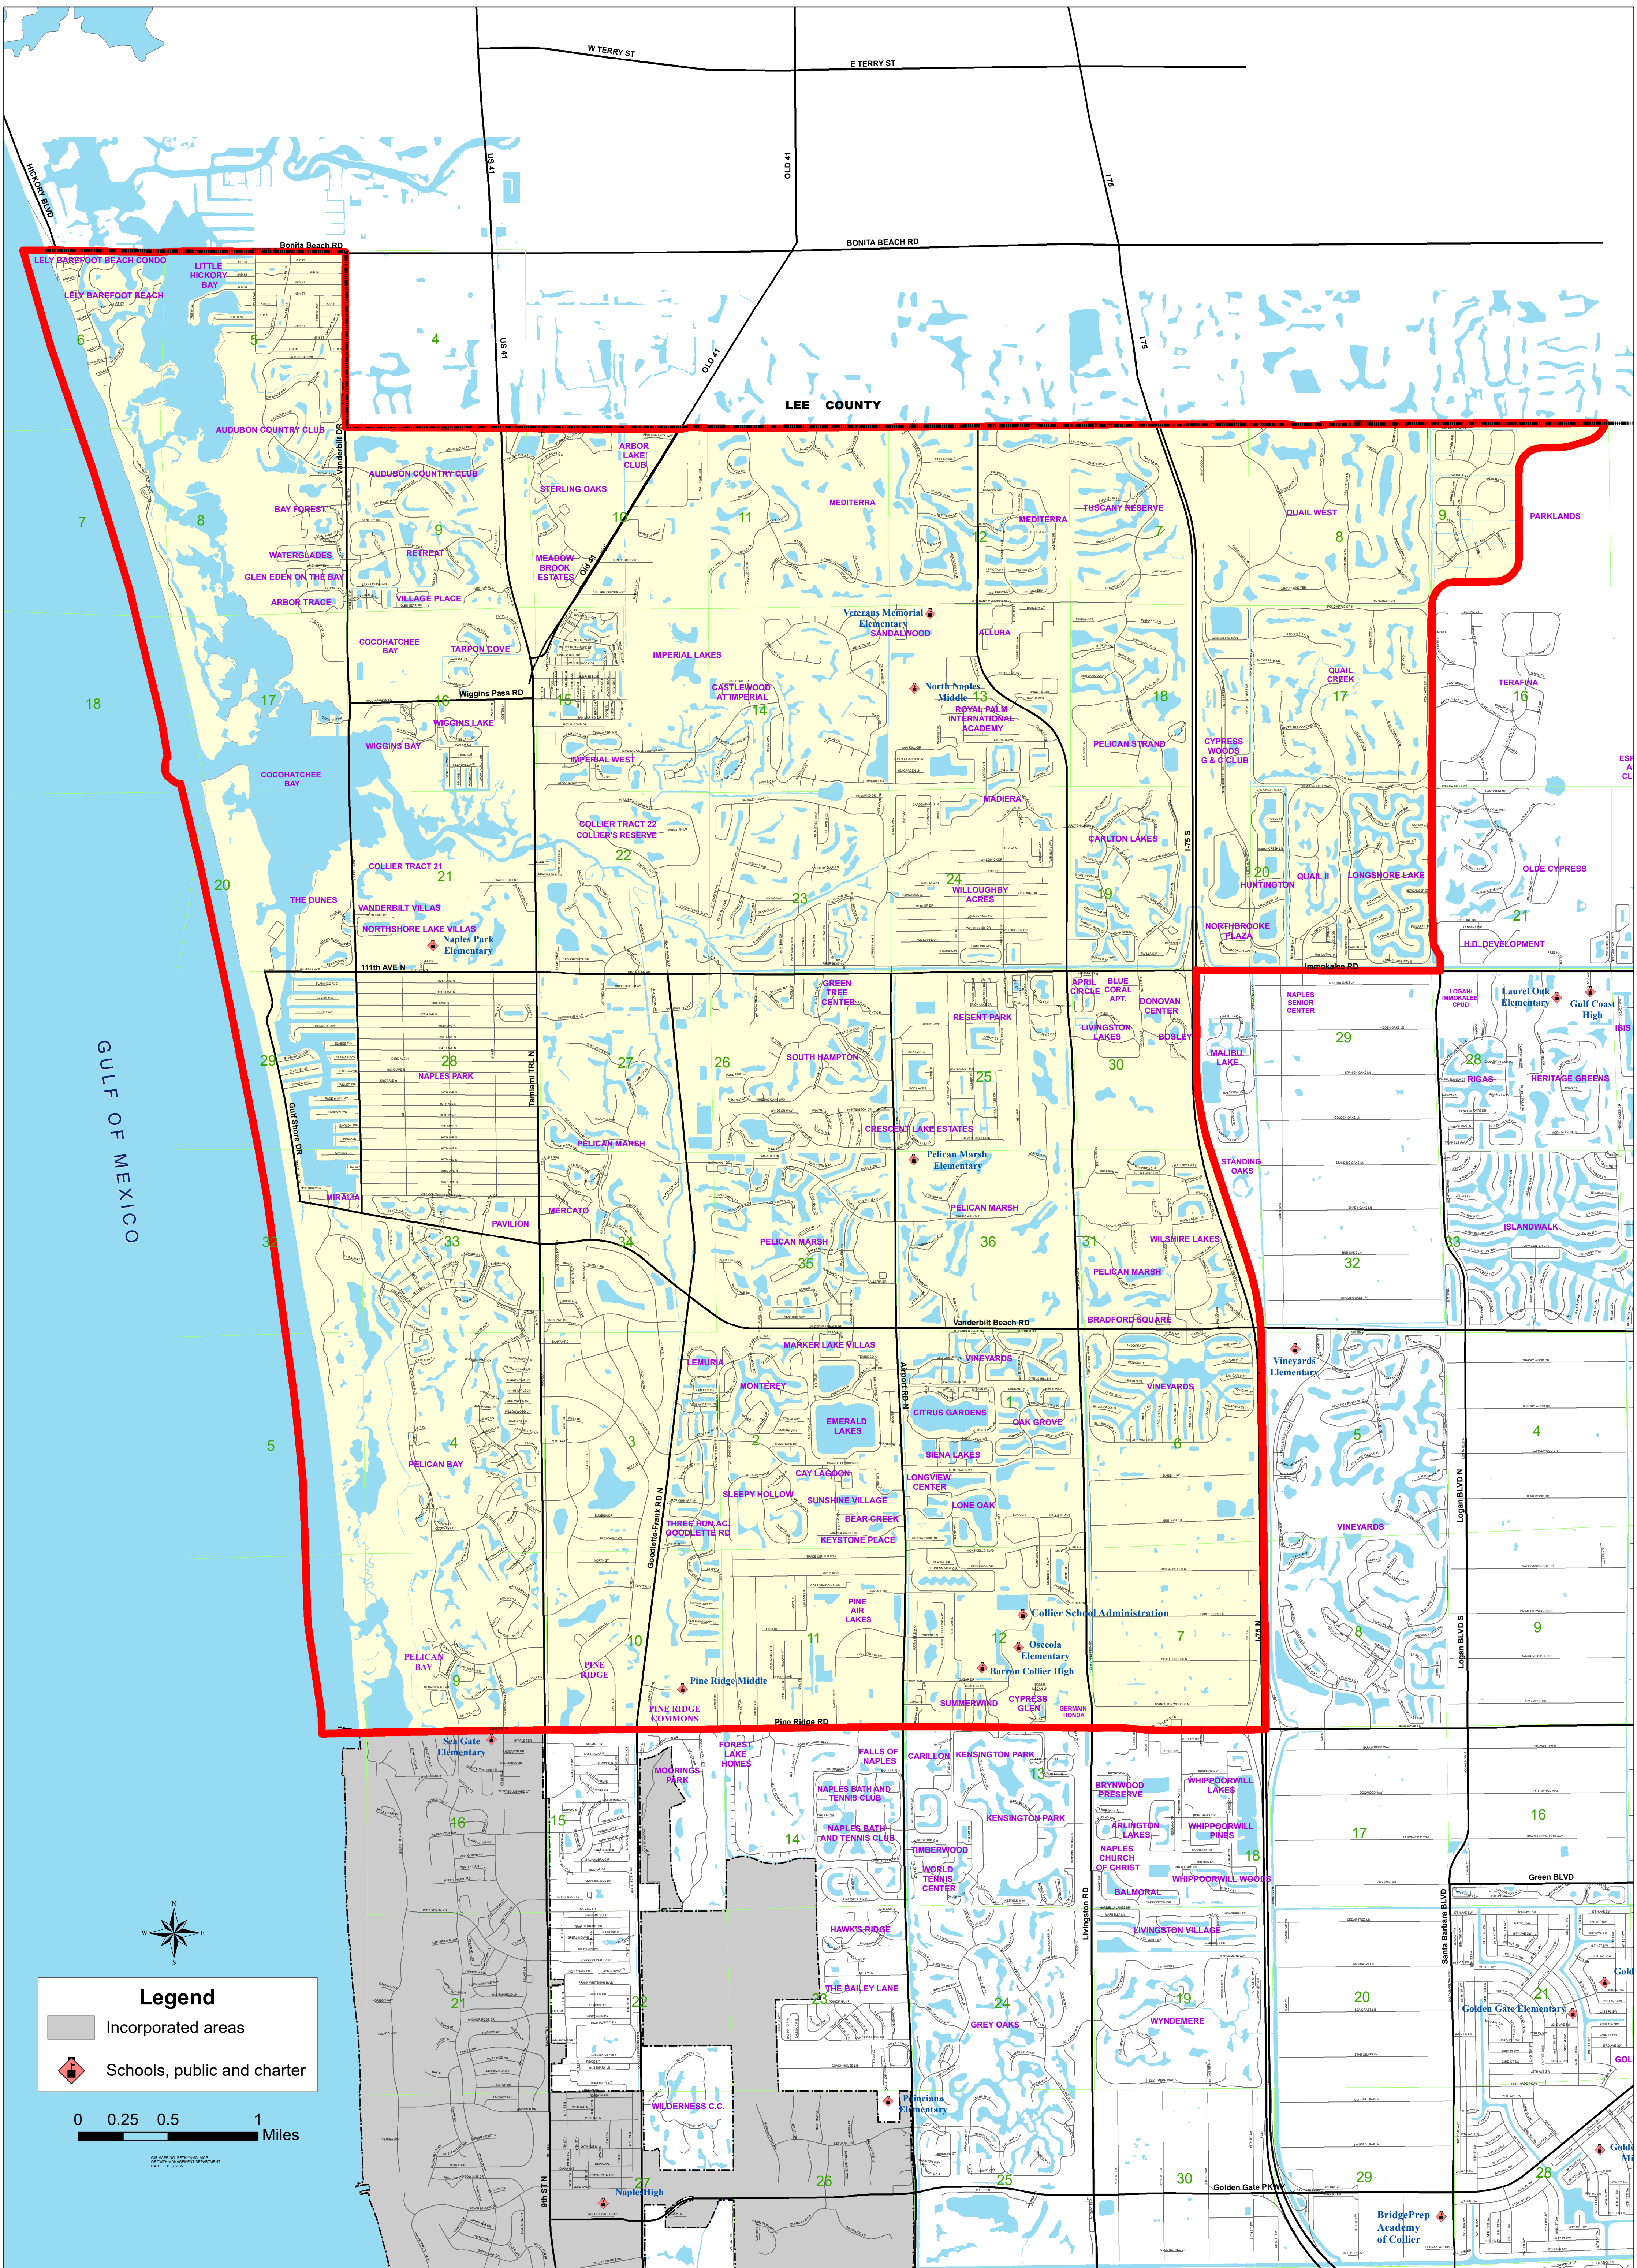

COMMISSION DISTRICT 2 COLLIER COUNTY, FLORIDA

Legend

- Incorporated areas
- Schools, public and charter

DATE: FEB. 8, 2002