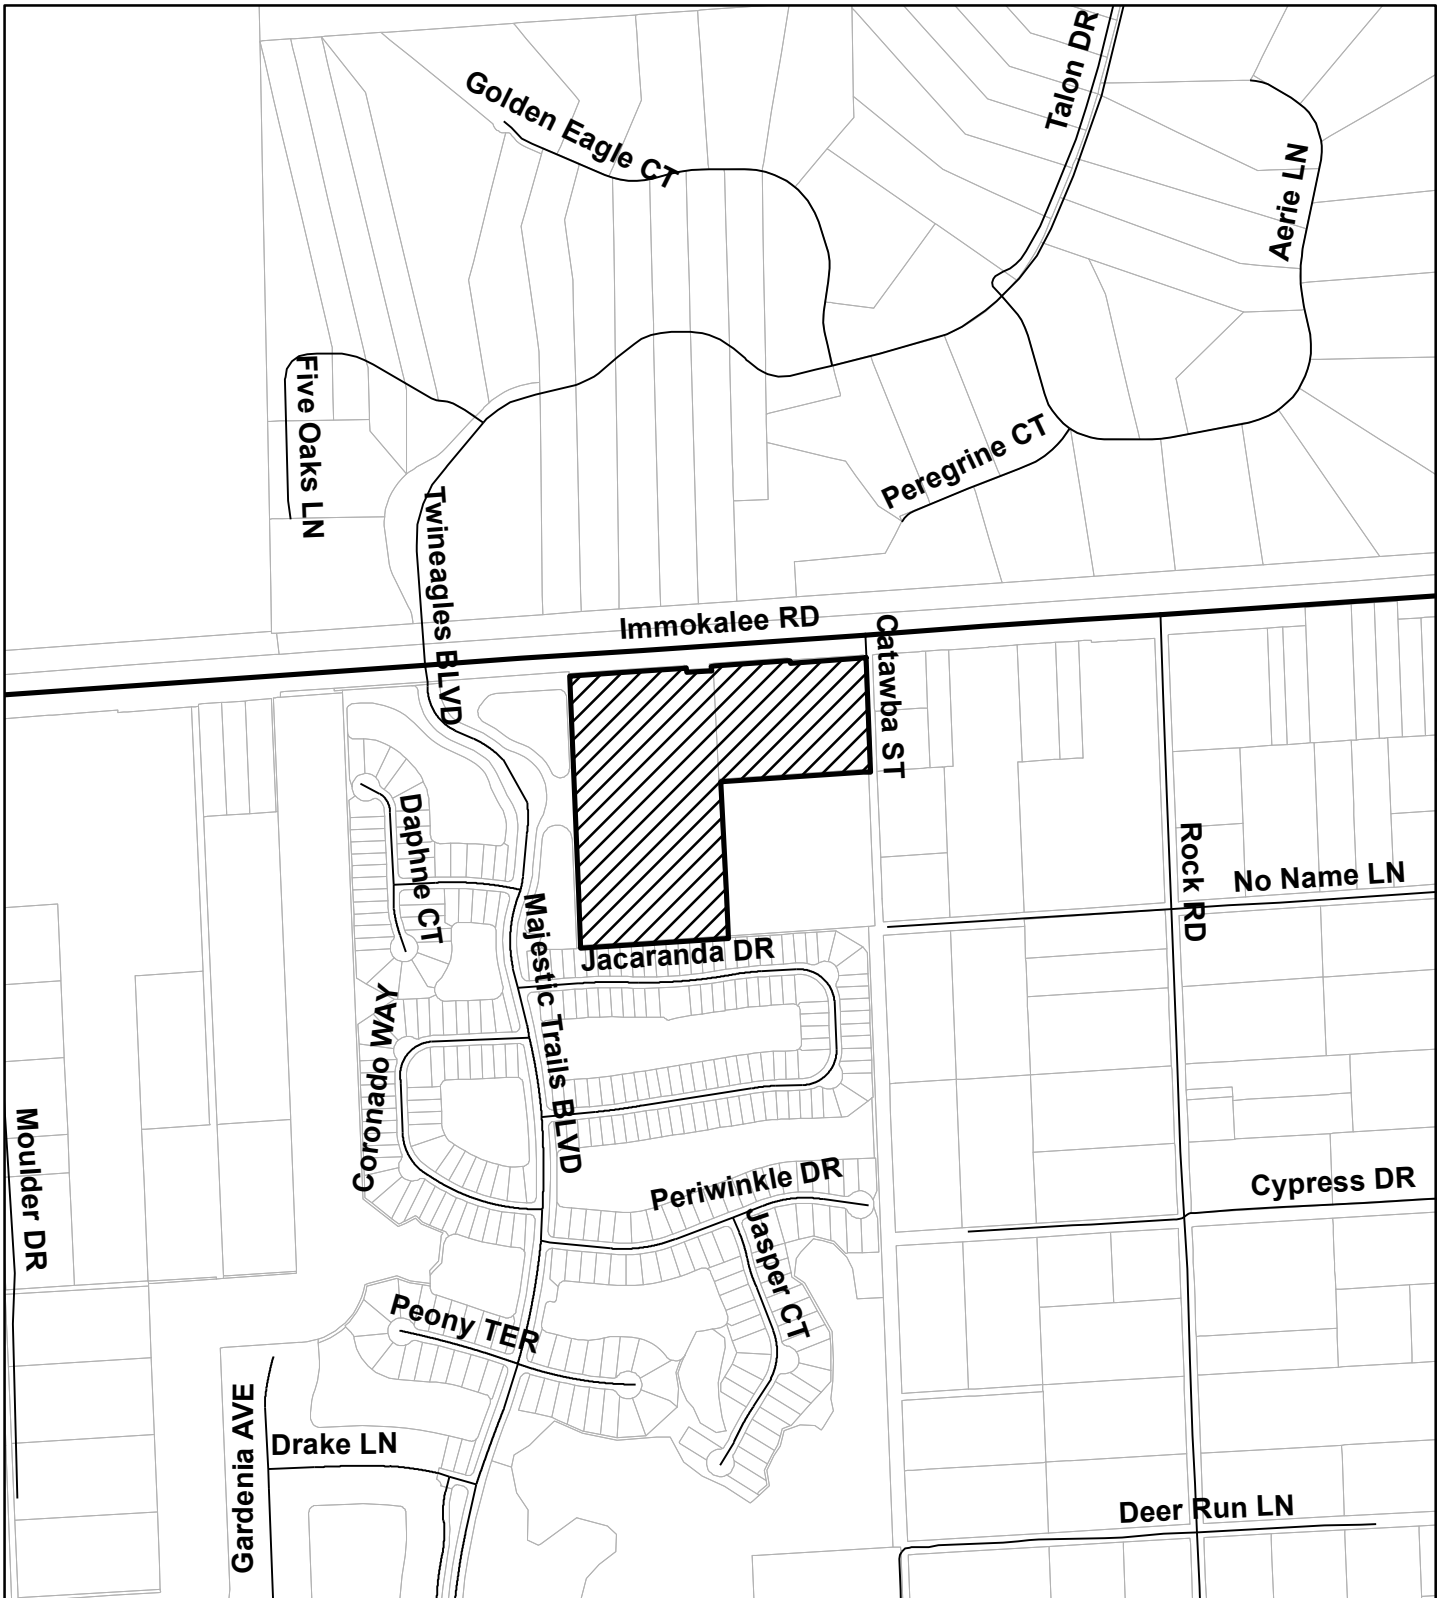

NC SQUARE MIXED USE OVERLAY
COLLIER COUNTY, FLORIDA

PREPARED BY: BETH YANG, AICP
GROWTH MANAGEMENT DEPARTMENT
FILE: NC SQUARE MIXED USE OVERLAY LOCATION MAP.MXD
DATE: 01/21/2022

ADOPTED - APRIL 27, 2021
(Ord. No. 2021-17)

Legend	
	NC SQUARE MIXED USE OVERLAY