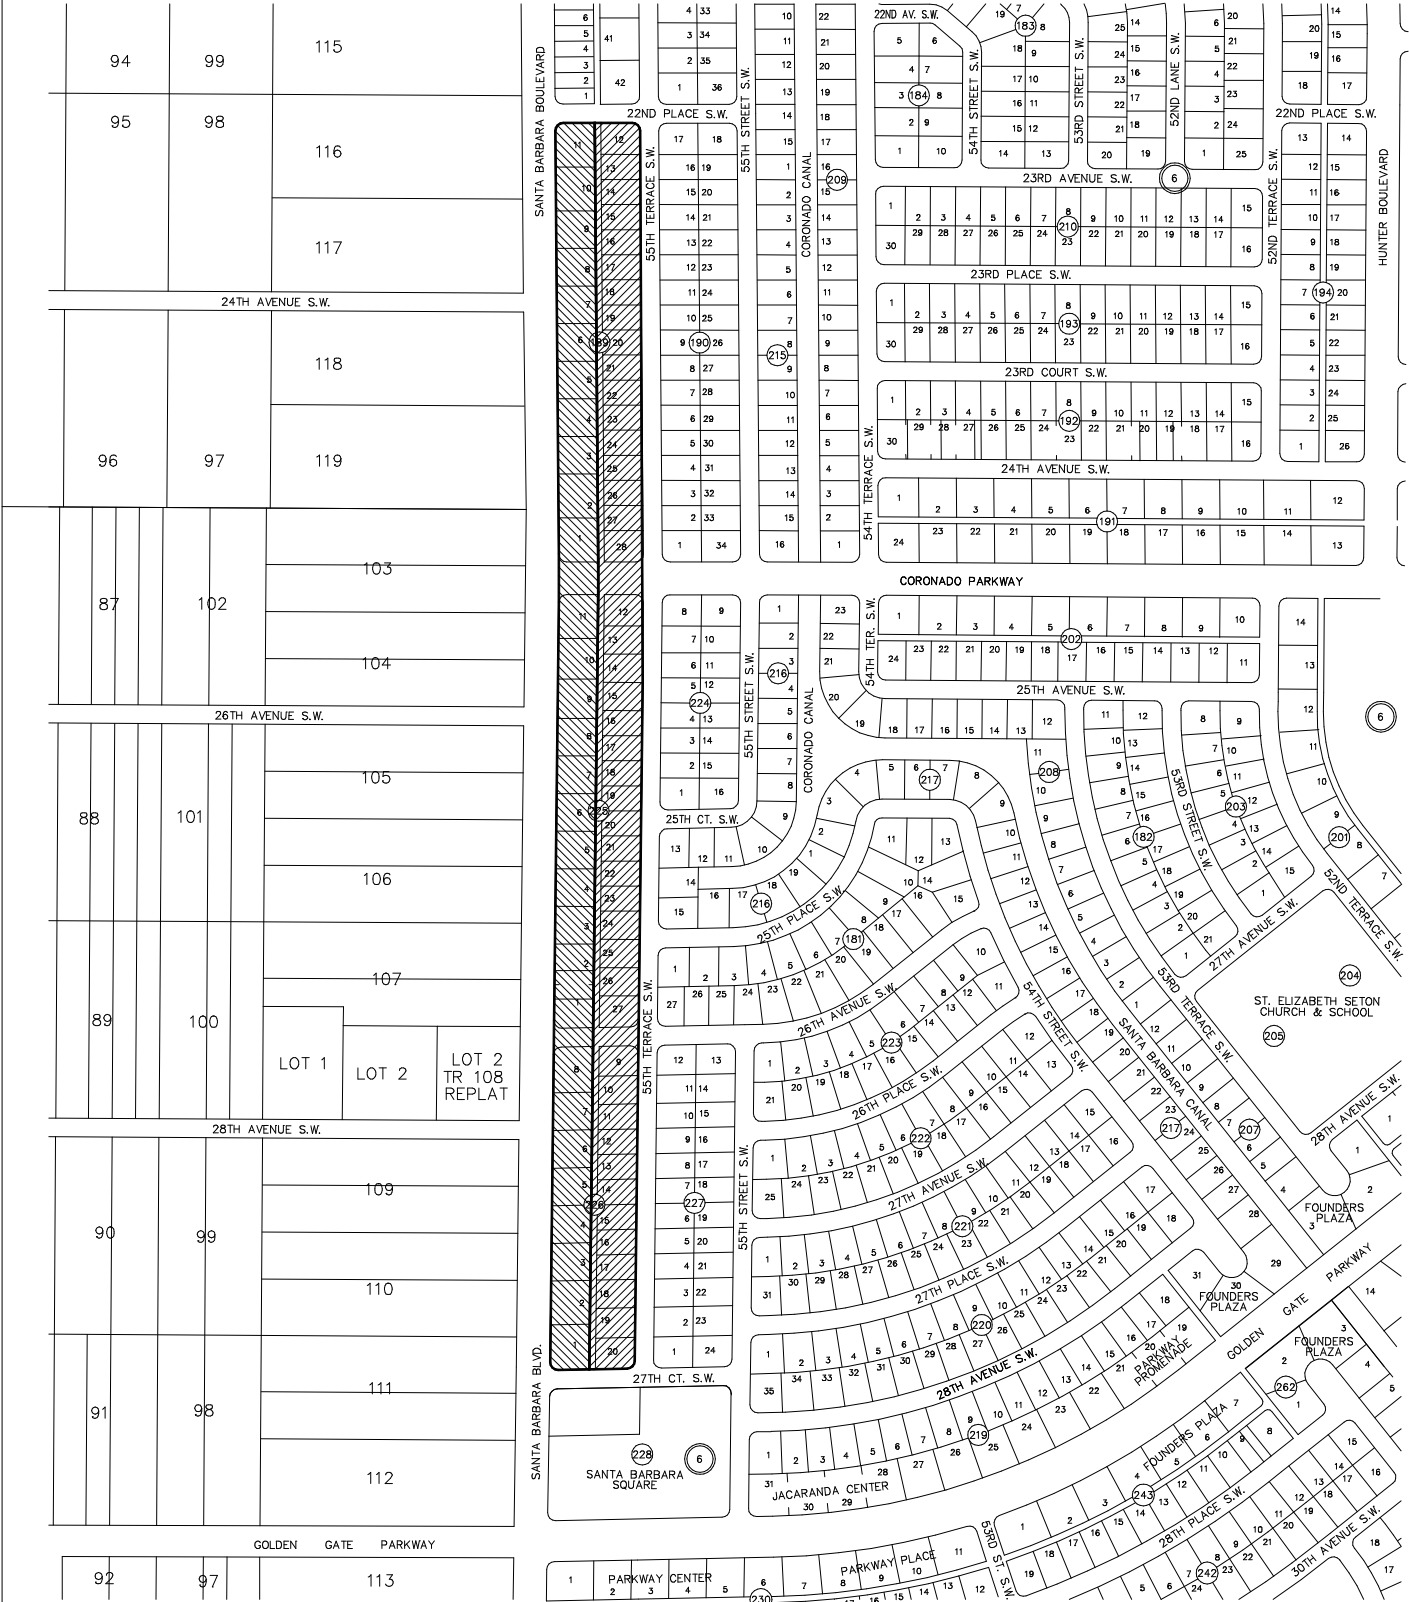

MAP 7  
SANTA BARBARA COMMERCIAL SUBDISTRICT  
COLLIER COUNTY, FLORIDA

**SANTA BARBARA COMMERCIAL SUBDISTRICT  
LEGEND**

	ORIGINAL SUBDISTRICT		SUBDISTRICT EXPANSION
--	-------------------------	--	--------------------------