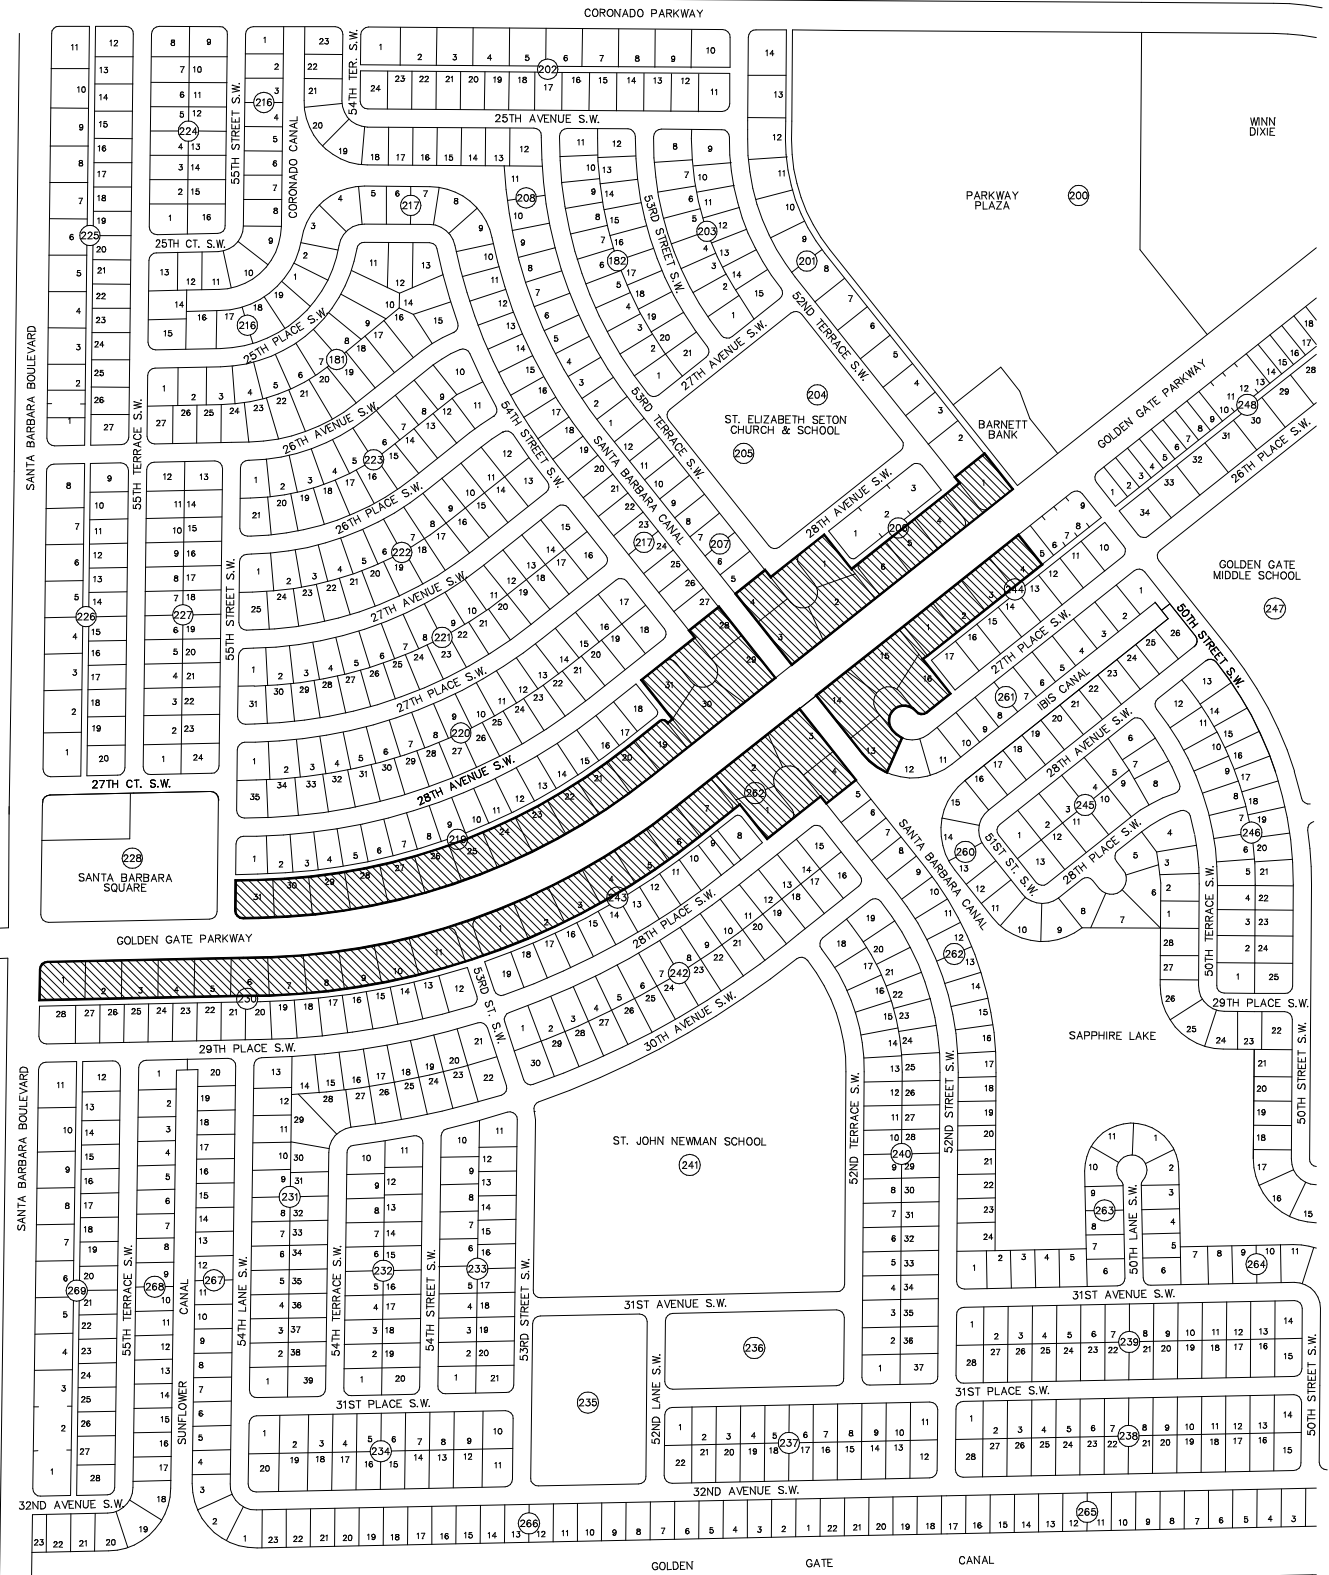

MAP 8

GOLDEN GATE PARKWAY PROFESSIONAL OFFICE COMMERCIAL DISTRICT SUBDISTRICT

Collier County, Florida

PREPARED BY: GRAPHICS AND TECHNICAL SUPPORT SECTION
 COMMUNITY DEVELOPMENT AND ENVIRONMENTAL SERVICES DIVISION
 FILE: CPSP-2004-7F.DWG DATE: 12/04

GOLDEN GATE PARKWAY RESIDENTIAL DISTRICT LEGEND

	PROFESSIONAL OFFICE DISTRICT SUBDISTRICT
---	--