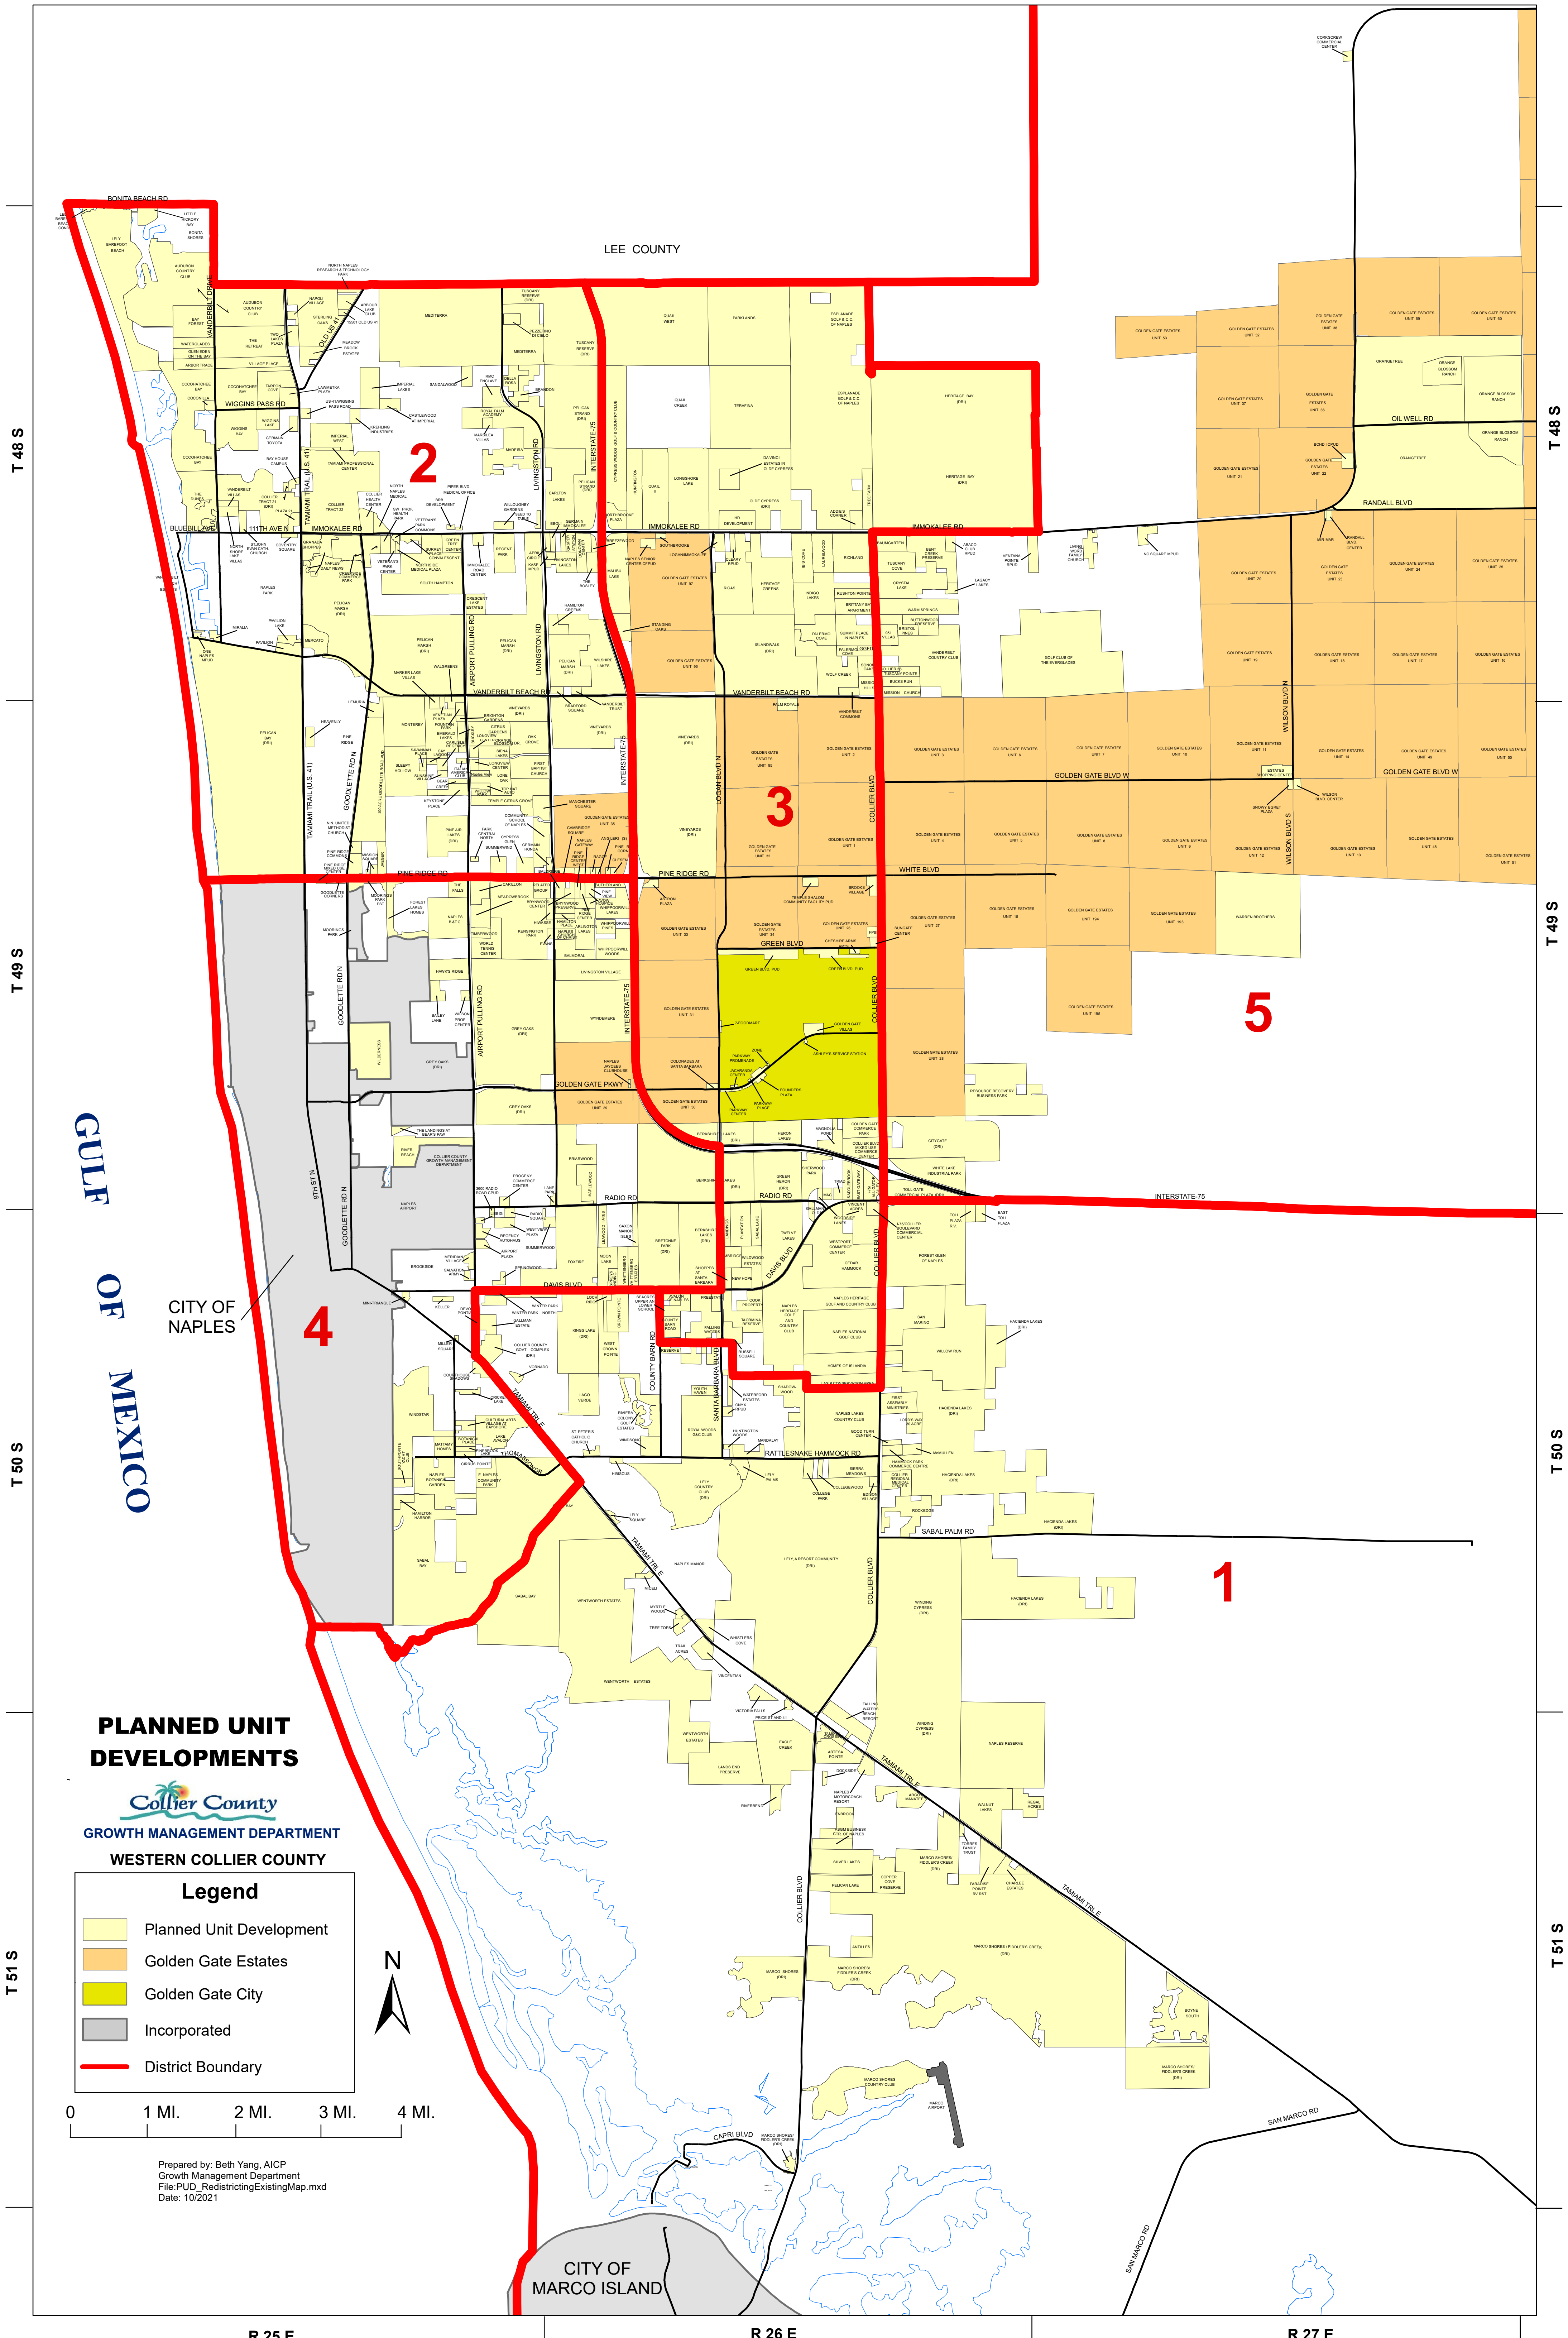

EXISTING MAP COLLIER COUNTY 2021 REDISTRICTING

CITY OF NAPLES

CITY OF MARCO ISLAND

PLANNED UNIT DEVELOPMENTS
 Collier County
 GROWTH MANAGEMENT DEPARTMENT
 WESTERN COLLIER COUNTY

Legend	
	Planned Unit Development
	Golden Gate Estates
	Golden Gate City
	Incorporated
	District Boundary

Prepared by: Beth Yang, AICP
 Growth Management Department
 File: PUD_RedistrictingExistingMap.mxd
 Date: 10/2021

R 25 E

R 26 E

R 27 E

T 48 S

T 49 S

T 50 S

T 51 S

T 48 S

T 49 S

T 50 S

T 51 S

LEE COUNTY

GULF OF MEXICO

2

3