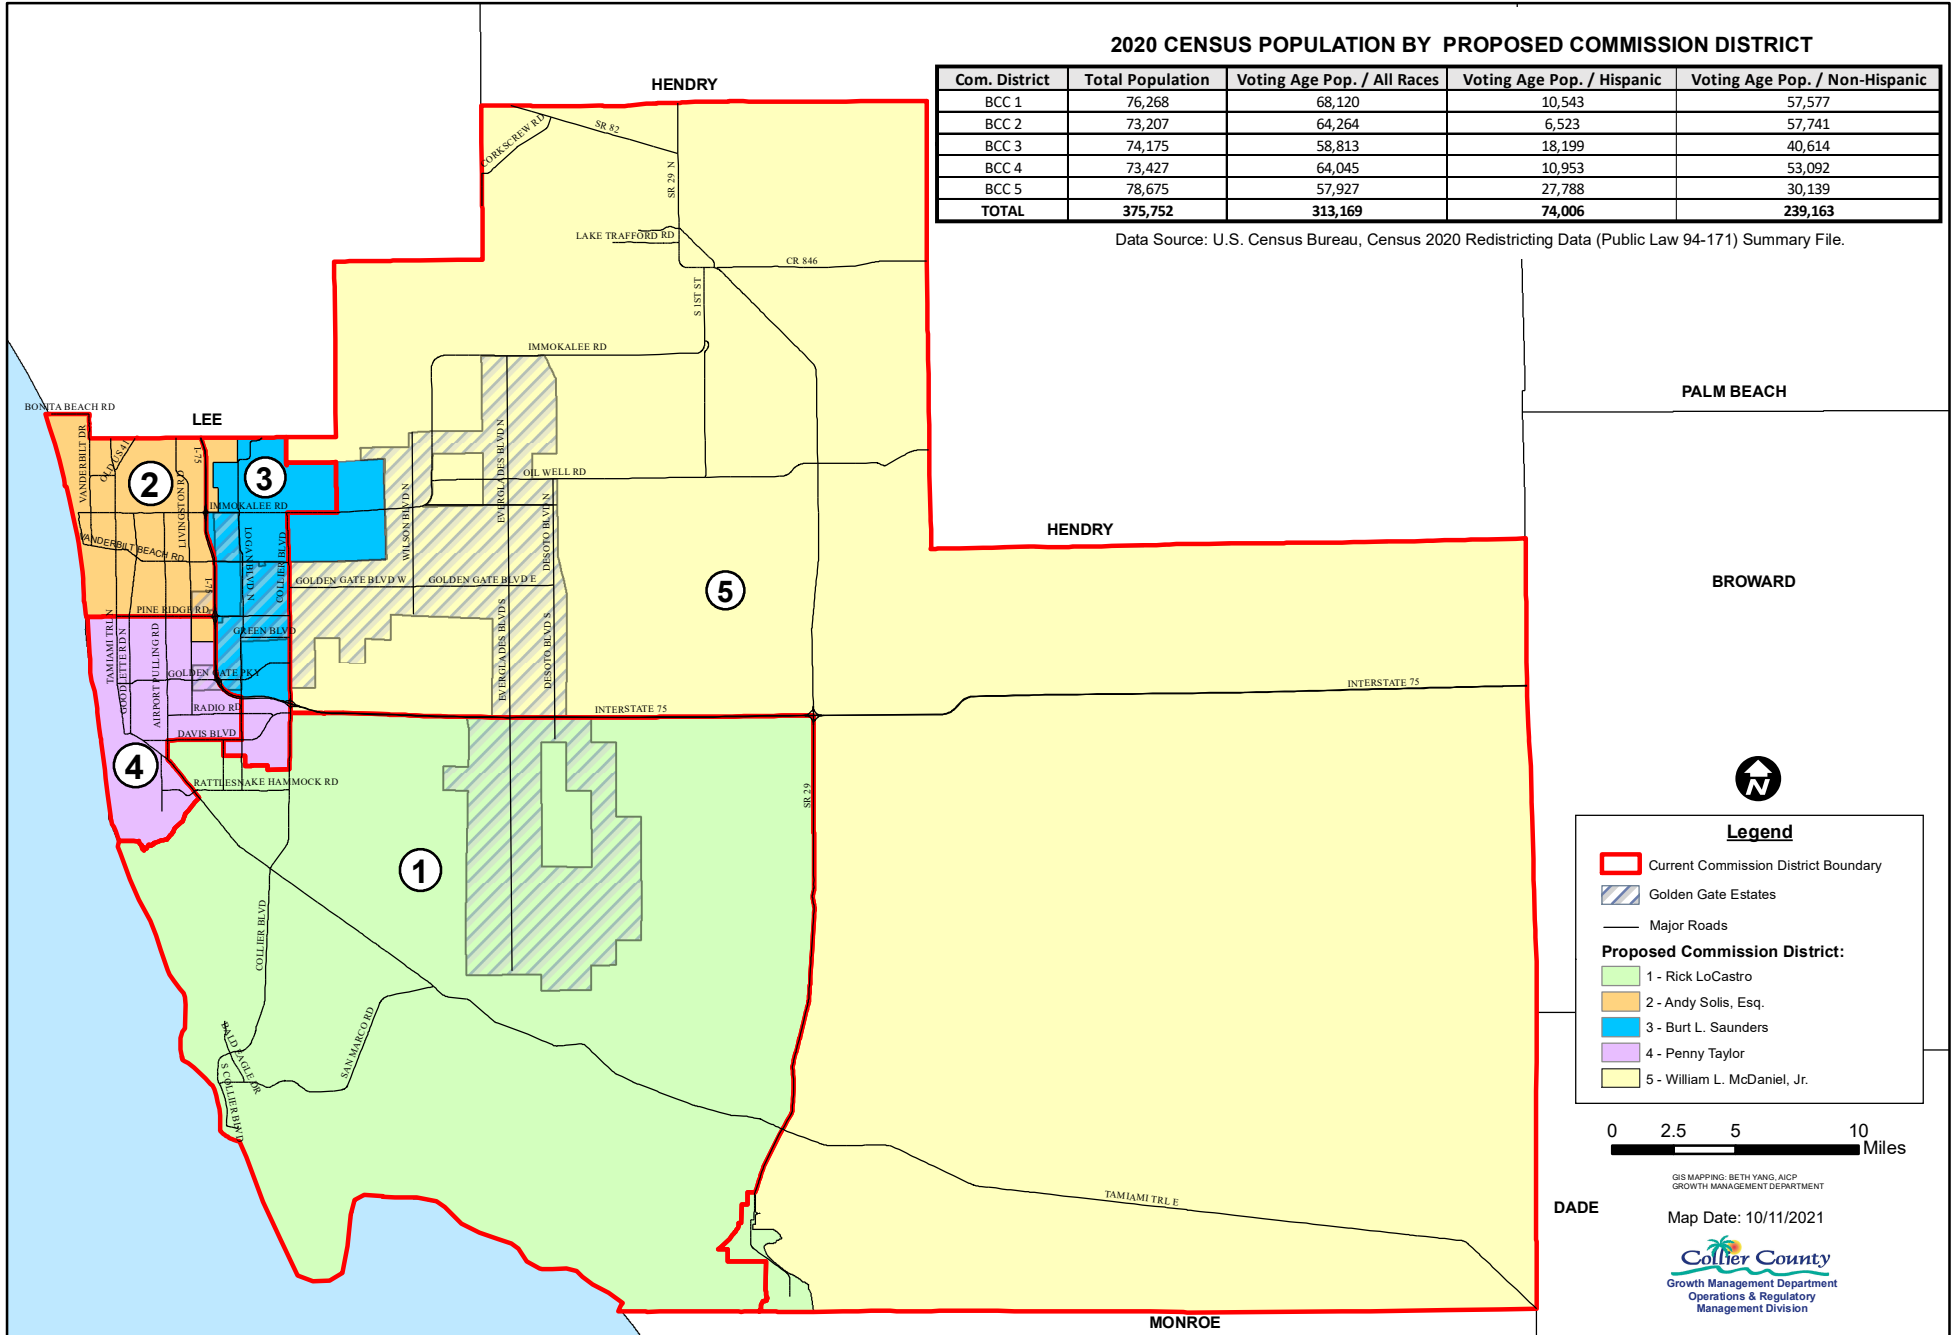

COLLIER COUNTY 2021 REDISTRICTING MAP 3

Total Population: 375,752

2020 CENSUS POPULATION BY PROPOSED COMMISSION DISTRICT

Com. District	Total Population	Voting Age Pop. / All Races	Voting Age Pop. / Hispanic	Voting Age Pop. / Non-Hispanic
BCC 1	76,268	68,120	10,543	57,577
BCC 2	73,207	64,264	6,523	57,741
BCC 3	74,175	58,813	18,199	40,614
BCC 4	73,427	64,045	10,953	53,092
BCC 5	78,675	57,927	27,788	30,139
TOTAL	375,752	313,169	74,006	239,163

Data Source: U.S. Census Bureau, Census 2020 Redistricting Data (Public Law 94-171) Summary File.

PALM BEACH

BROWARD

HENDRY

MONROE

Legend

- Current Commission District Boundary
- Golden Gate Estates
- Major Roads

Proposed Commission District:

- 1 - Rick LoCastro
- 2 - Andy Solis, Esq.
- 3 - Burt L. Saunders
- 4 - Penny Taylor
- 5 - William L. McDaniel, Jr.

DADE

Map Date: 10/11/2021