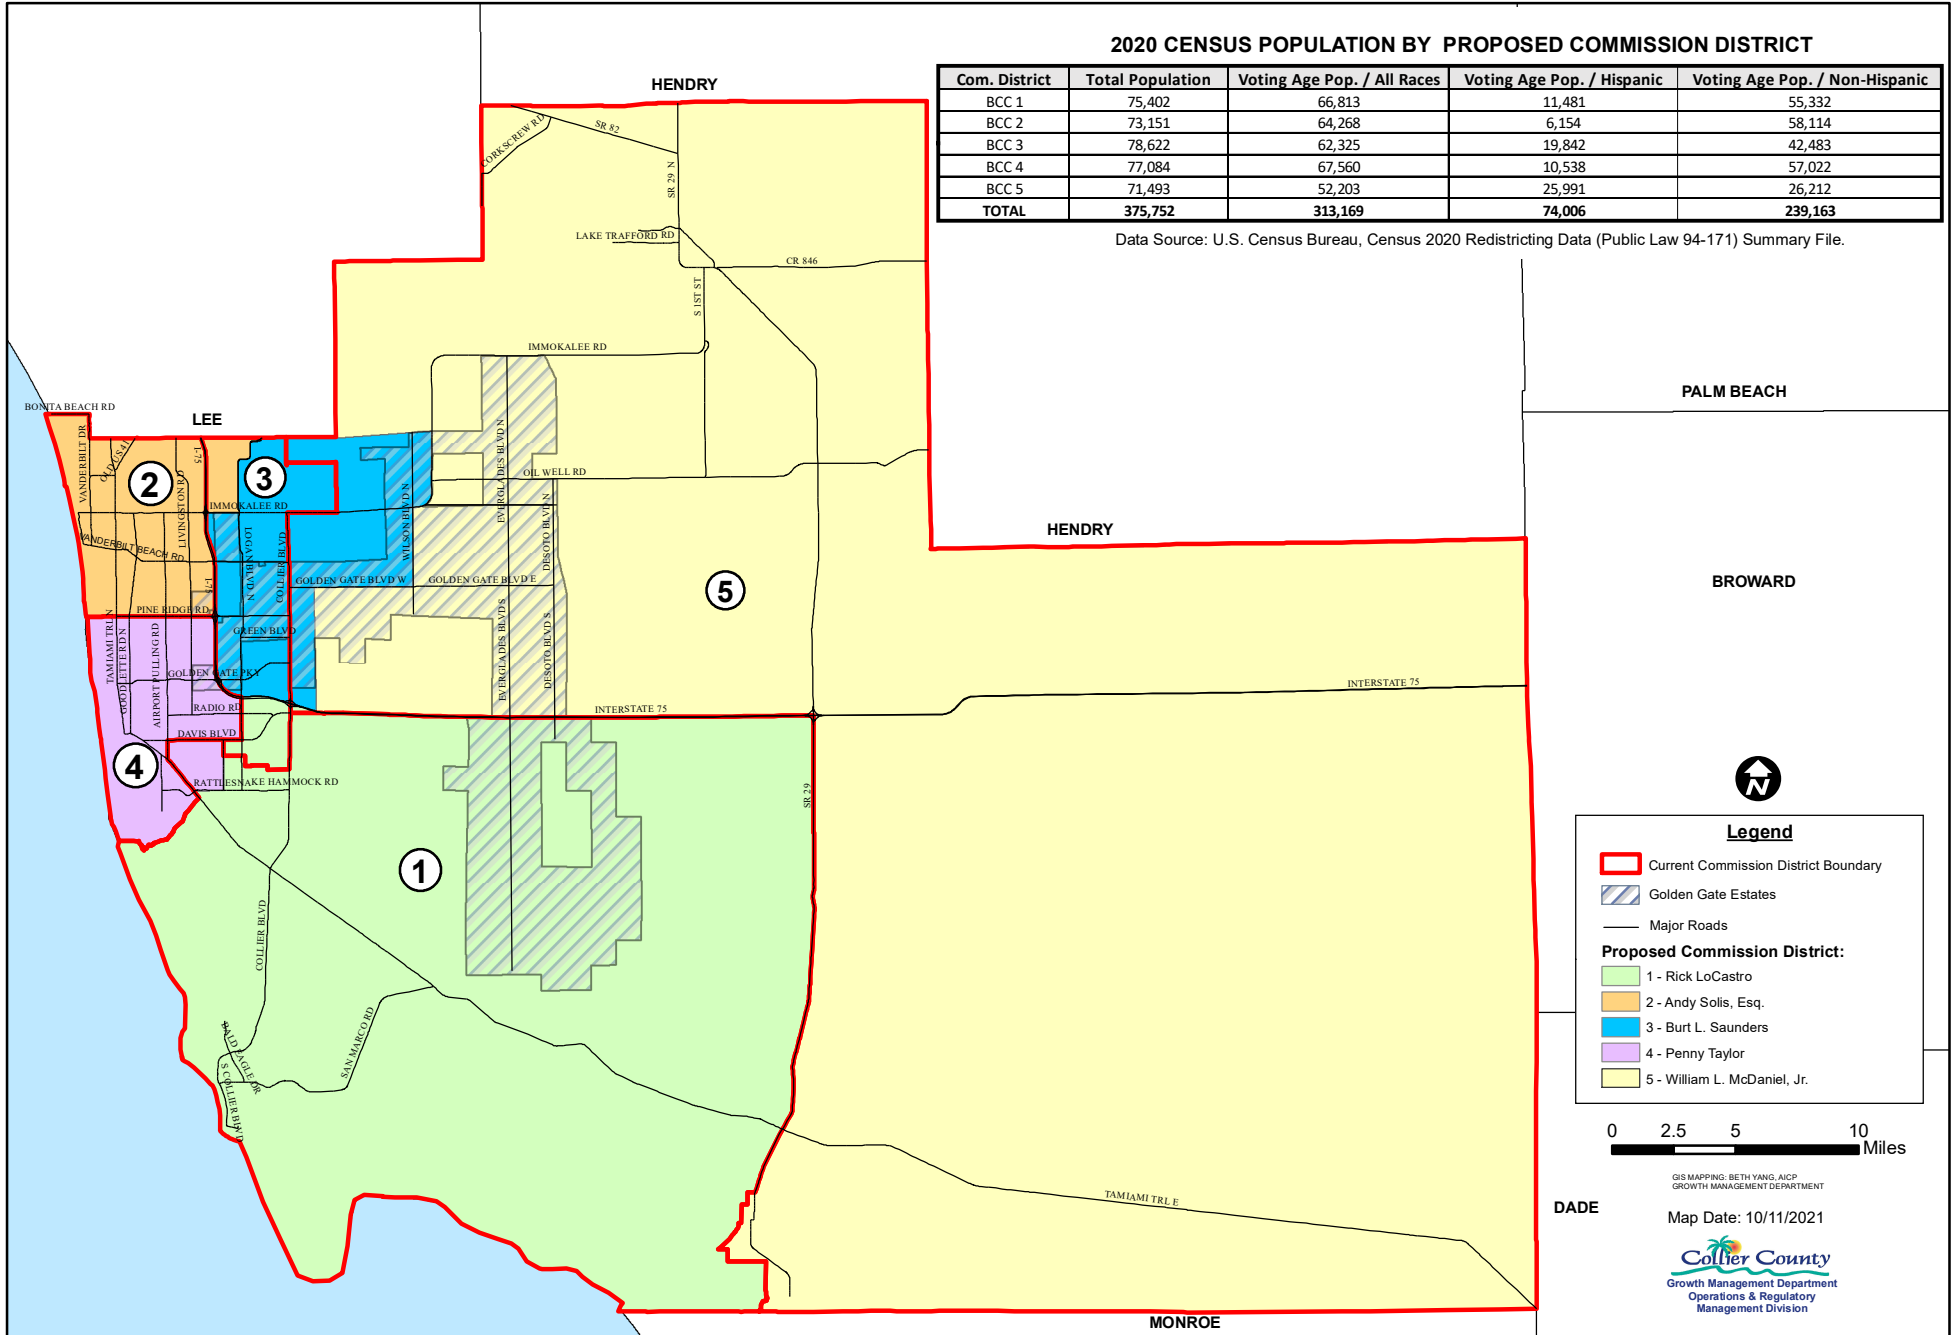

COLLIER COUNTY 2021 REDISTRICTING MAP 2

Total Population: 375,752

2020 CENSUS POPULATION BY PROPOSED COMMISSION DISTRICT

Com. District	Total Population	Voting Age Pop. / All Races	Voting Age Pop. / Hispanic	Voting Age Pop. / Non-Hispanic
BCC 1	75,402	66,813	11,481	55,332
BCC 2	73,151	64,268	6,154	58,114
BCC 3	78,622	62,325	19,842	42,483
BCC 4	77,084	67,560	10,538	57,022
BCC 5	71,493	52,203	25,991	26,212
TOTAL	375,752	313,169	74,006	239,163

Data Source: U.S. Census Bureau, Census 2020 Redistricting Data (Public Law 94-171) Summary File.

PALM BEACH

BROWARD

Legend

- Current Commission District Boundary
- Golden Gate Estates
- Major Roads
- **Proposed Commission District:**
- 1 - Rick LoCastro
- 2 - Andy Solis, Esq.
- 3 - Burt L. Saunders
- 4 - Penny Taylor
- 5 - William L. McDaniel, Jr.

DADE

Map Date: 10/11/2021

MONROE