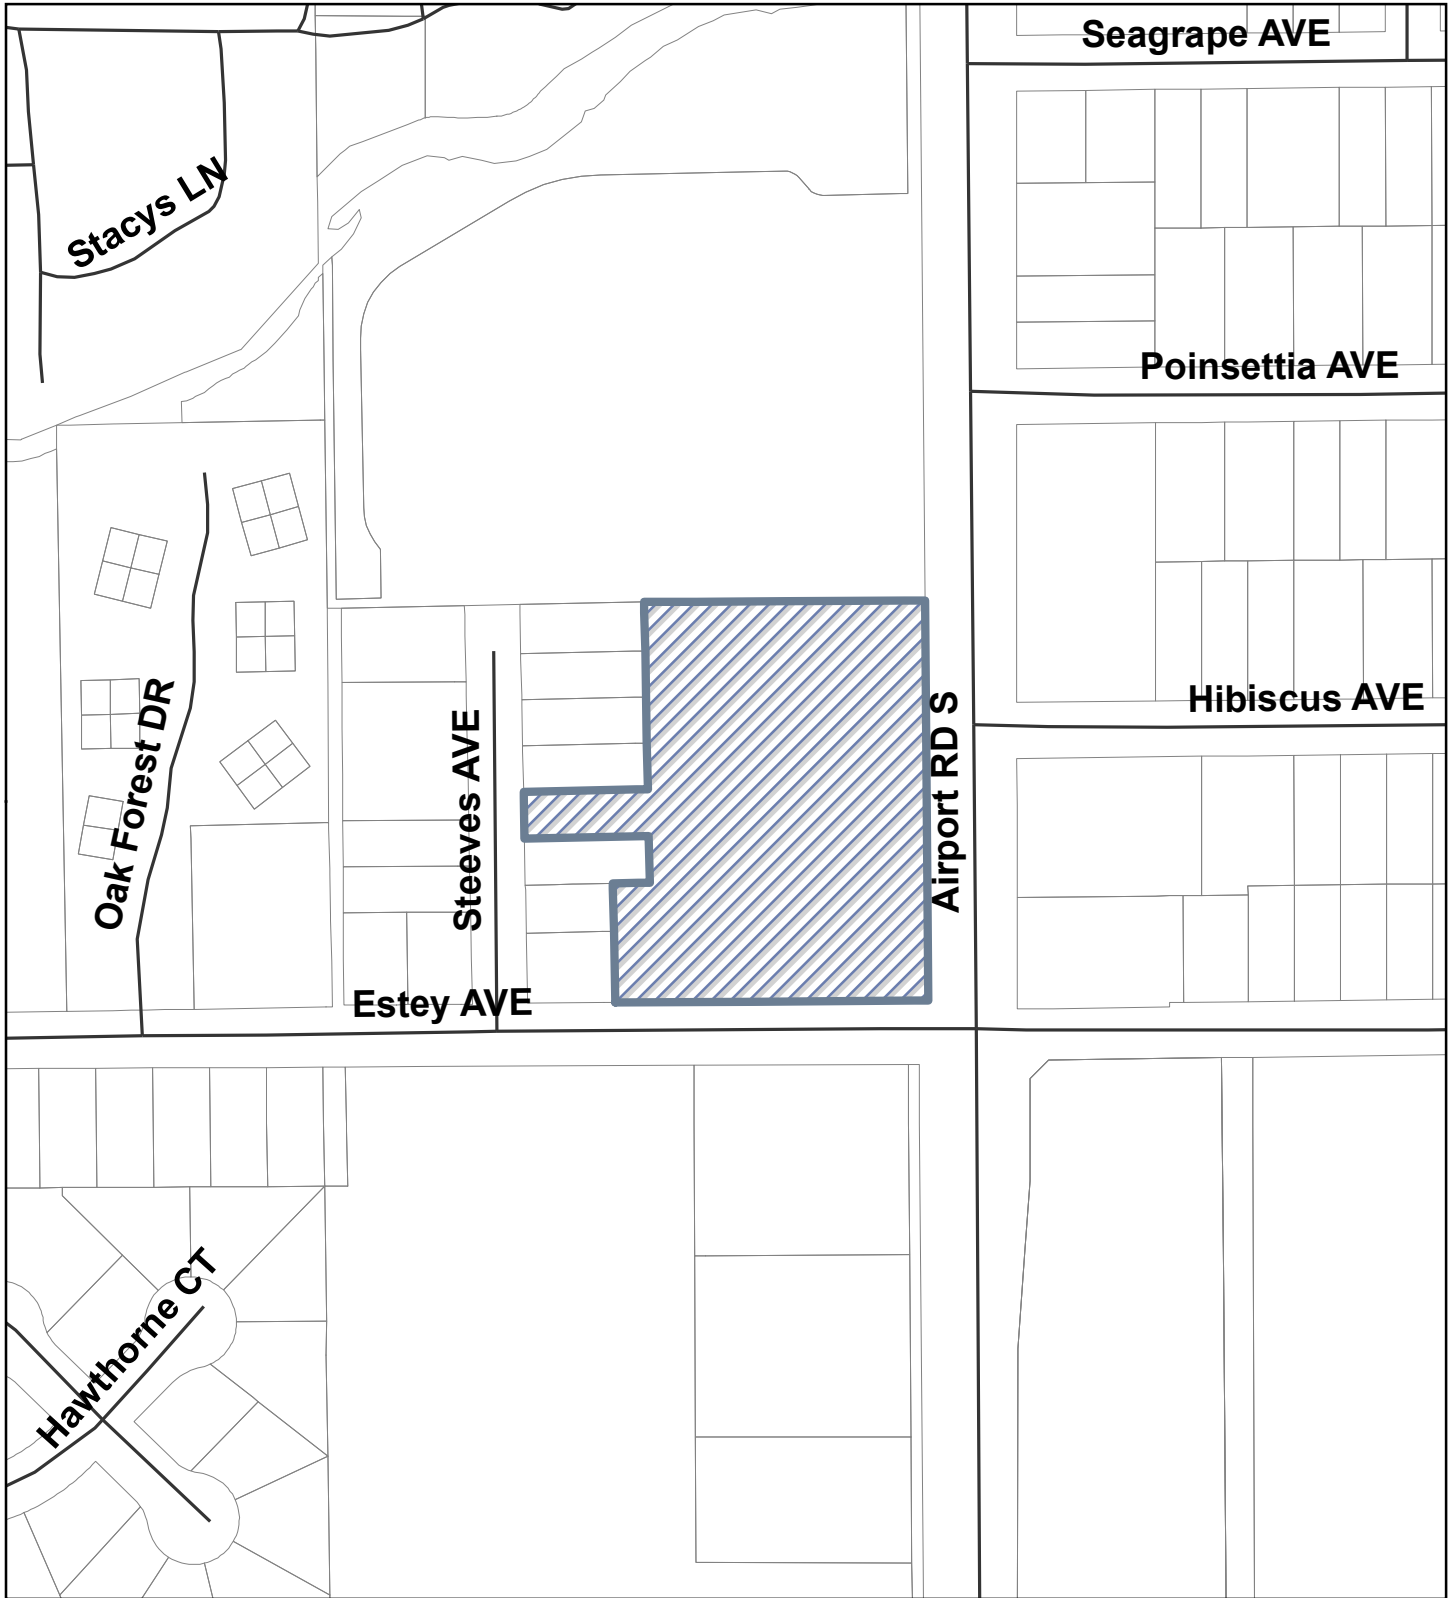

MERIDIAN VILLAGE MIXED
USE SUBDISTRICT
COLLIER COUNTY, FLORIDA

ADOPTED - NOVEMBER 10, 2020
(ORD. NO. 2020-42)

LEGEND

Meridian Village Mixed Use Subdistrict