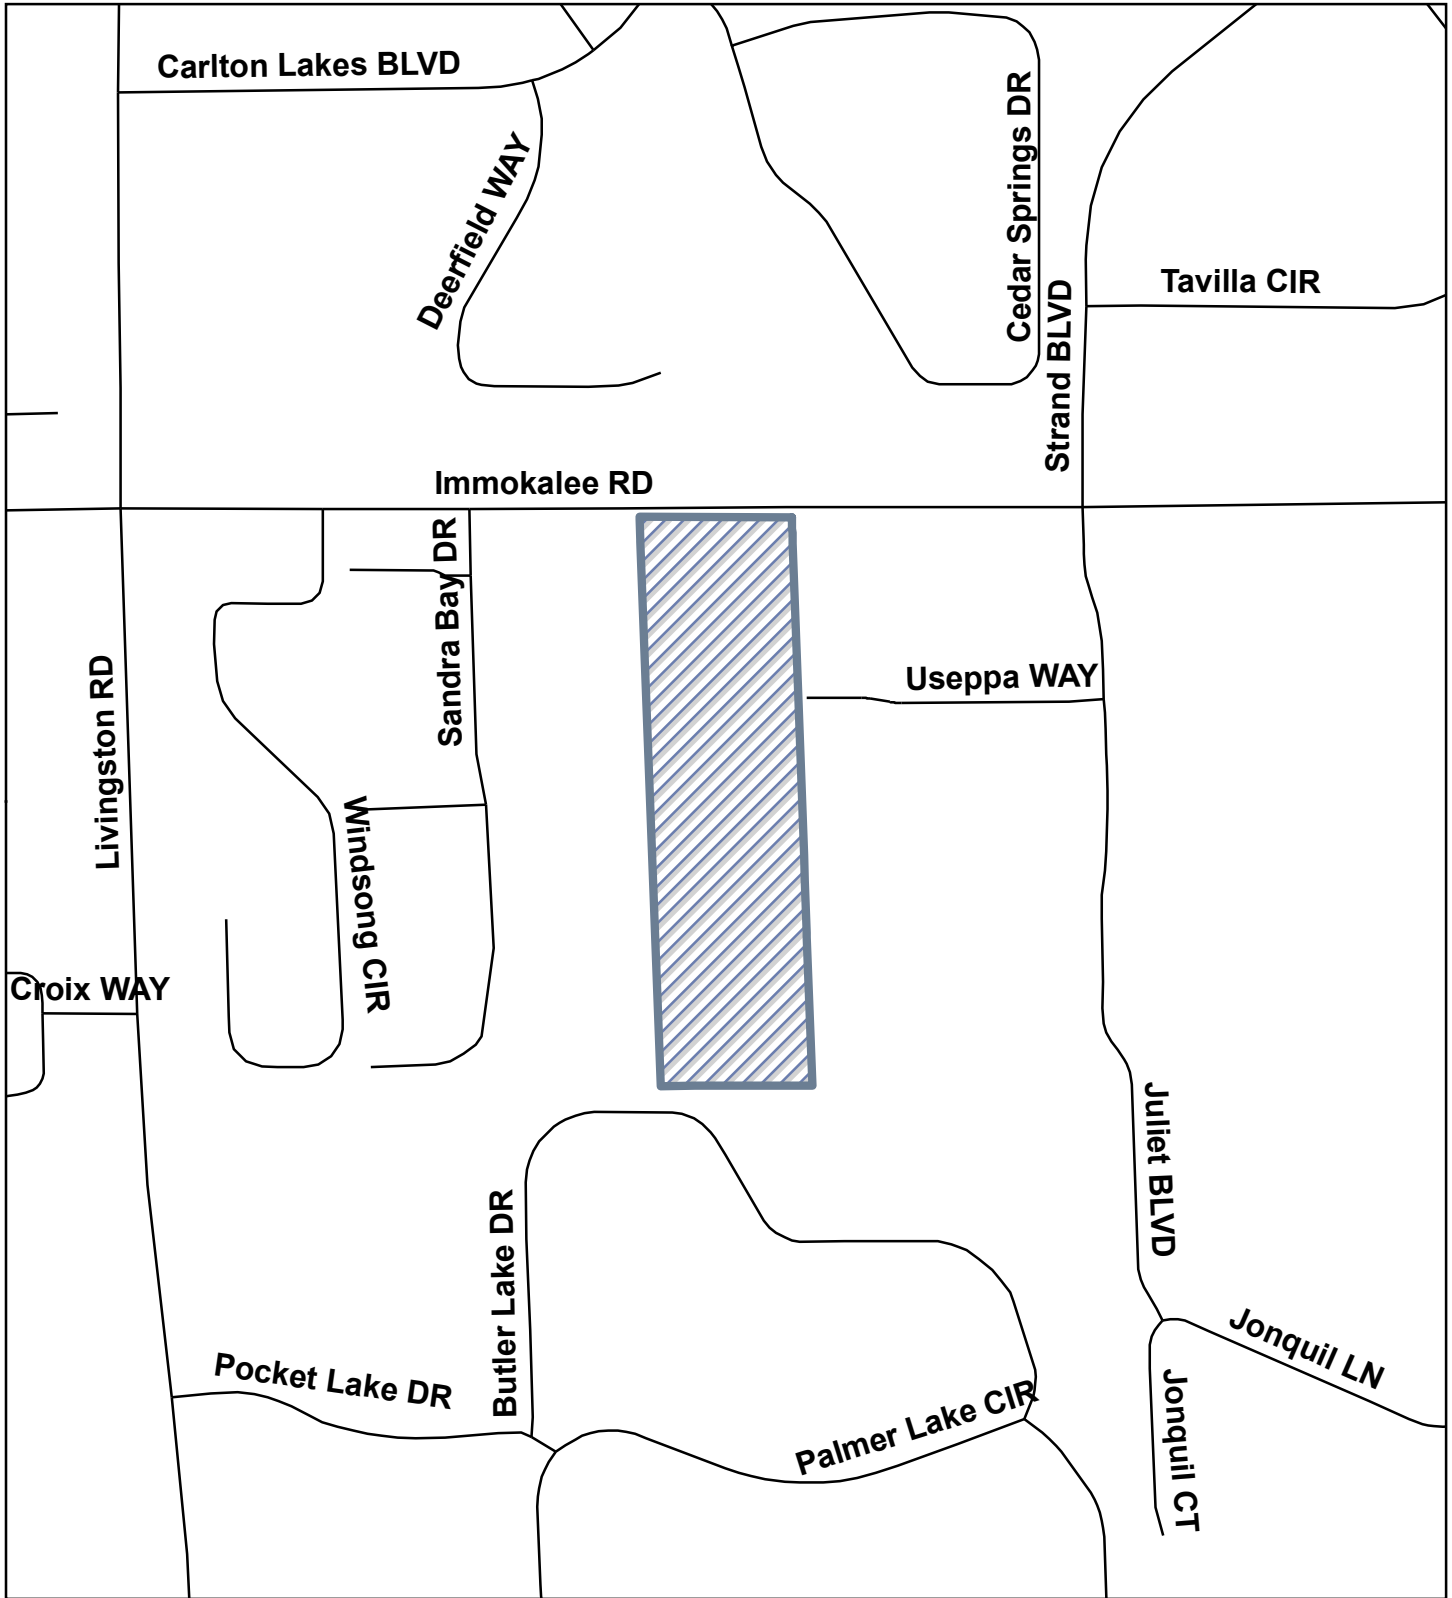

GERMAIN IMMOKALEE COMMERCIAL SUBDISTRICT

COLLIER COUNTY, FLORIDA

ADOPTED - OCTOBER 13, 2020
(ORD. NO. 2020-31)

0 150 300 600 Feet

LEGEND

GERMAIN IMMOKALEE COMMERCIAL SUBDISTRICT