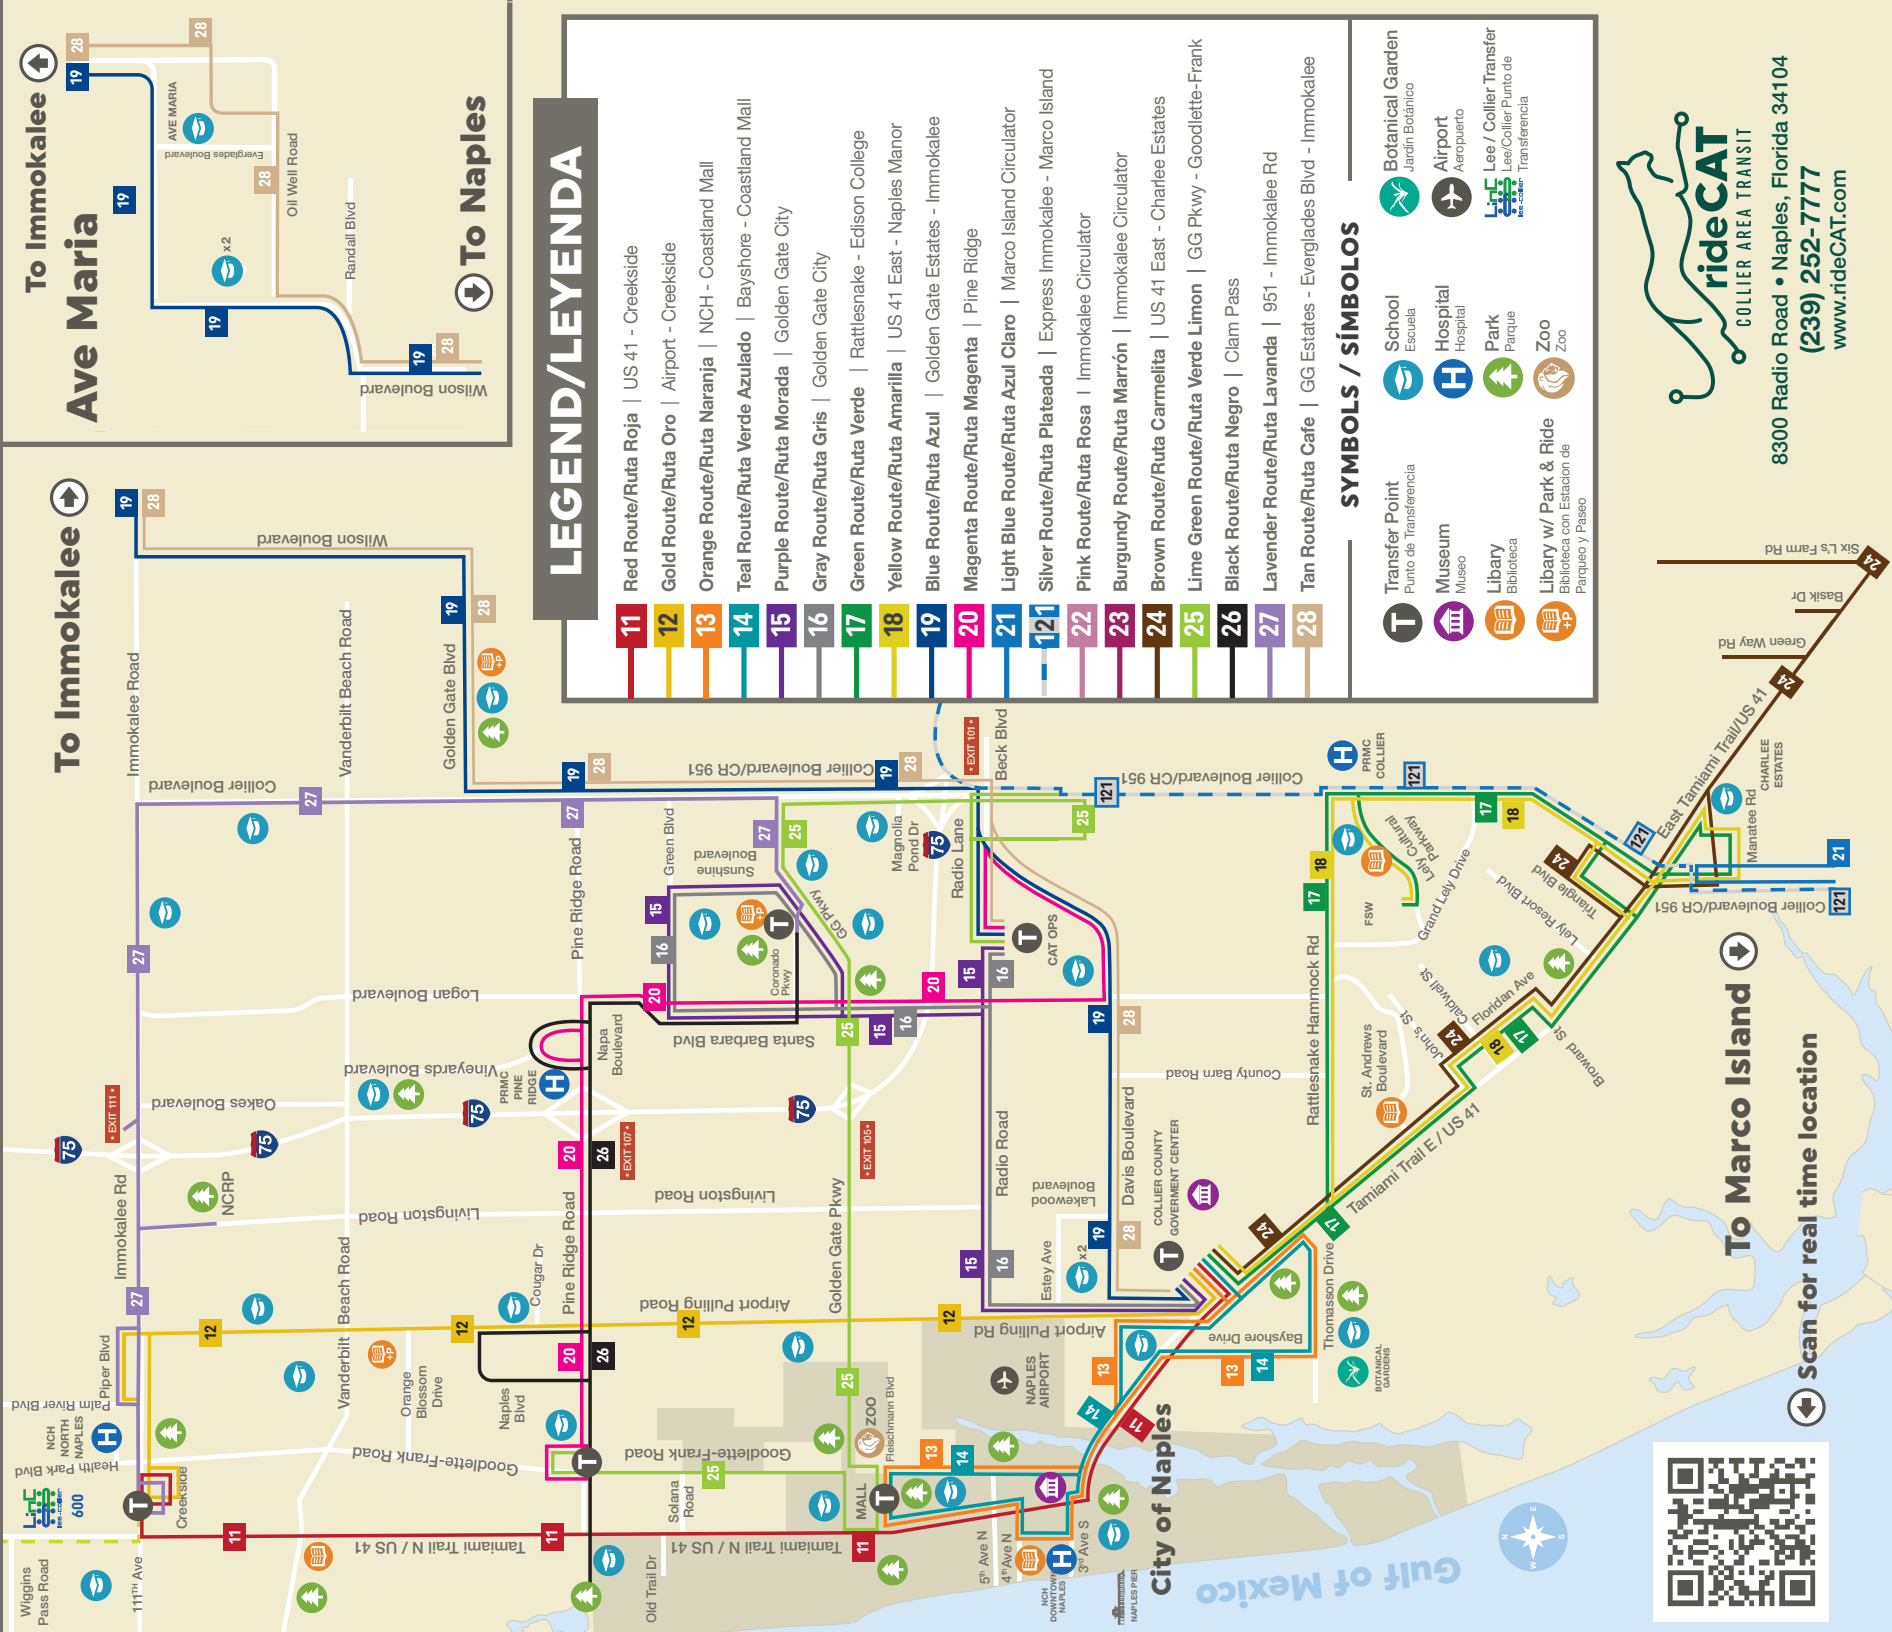

ALL COLLIER AREA TRANSIT ROUTES

Scan for real time location