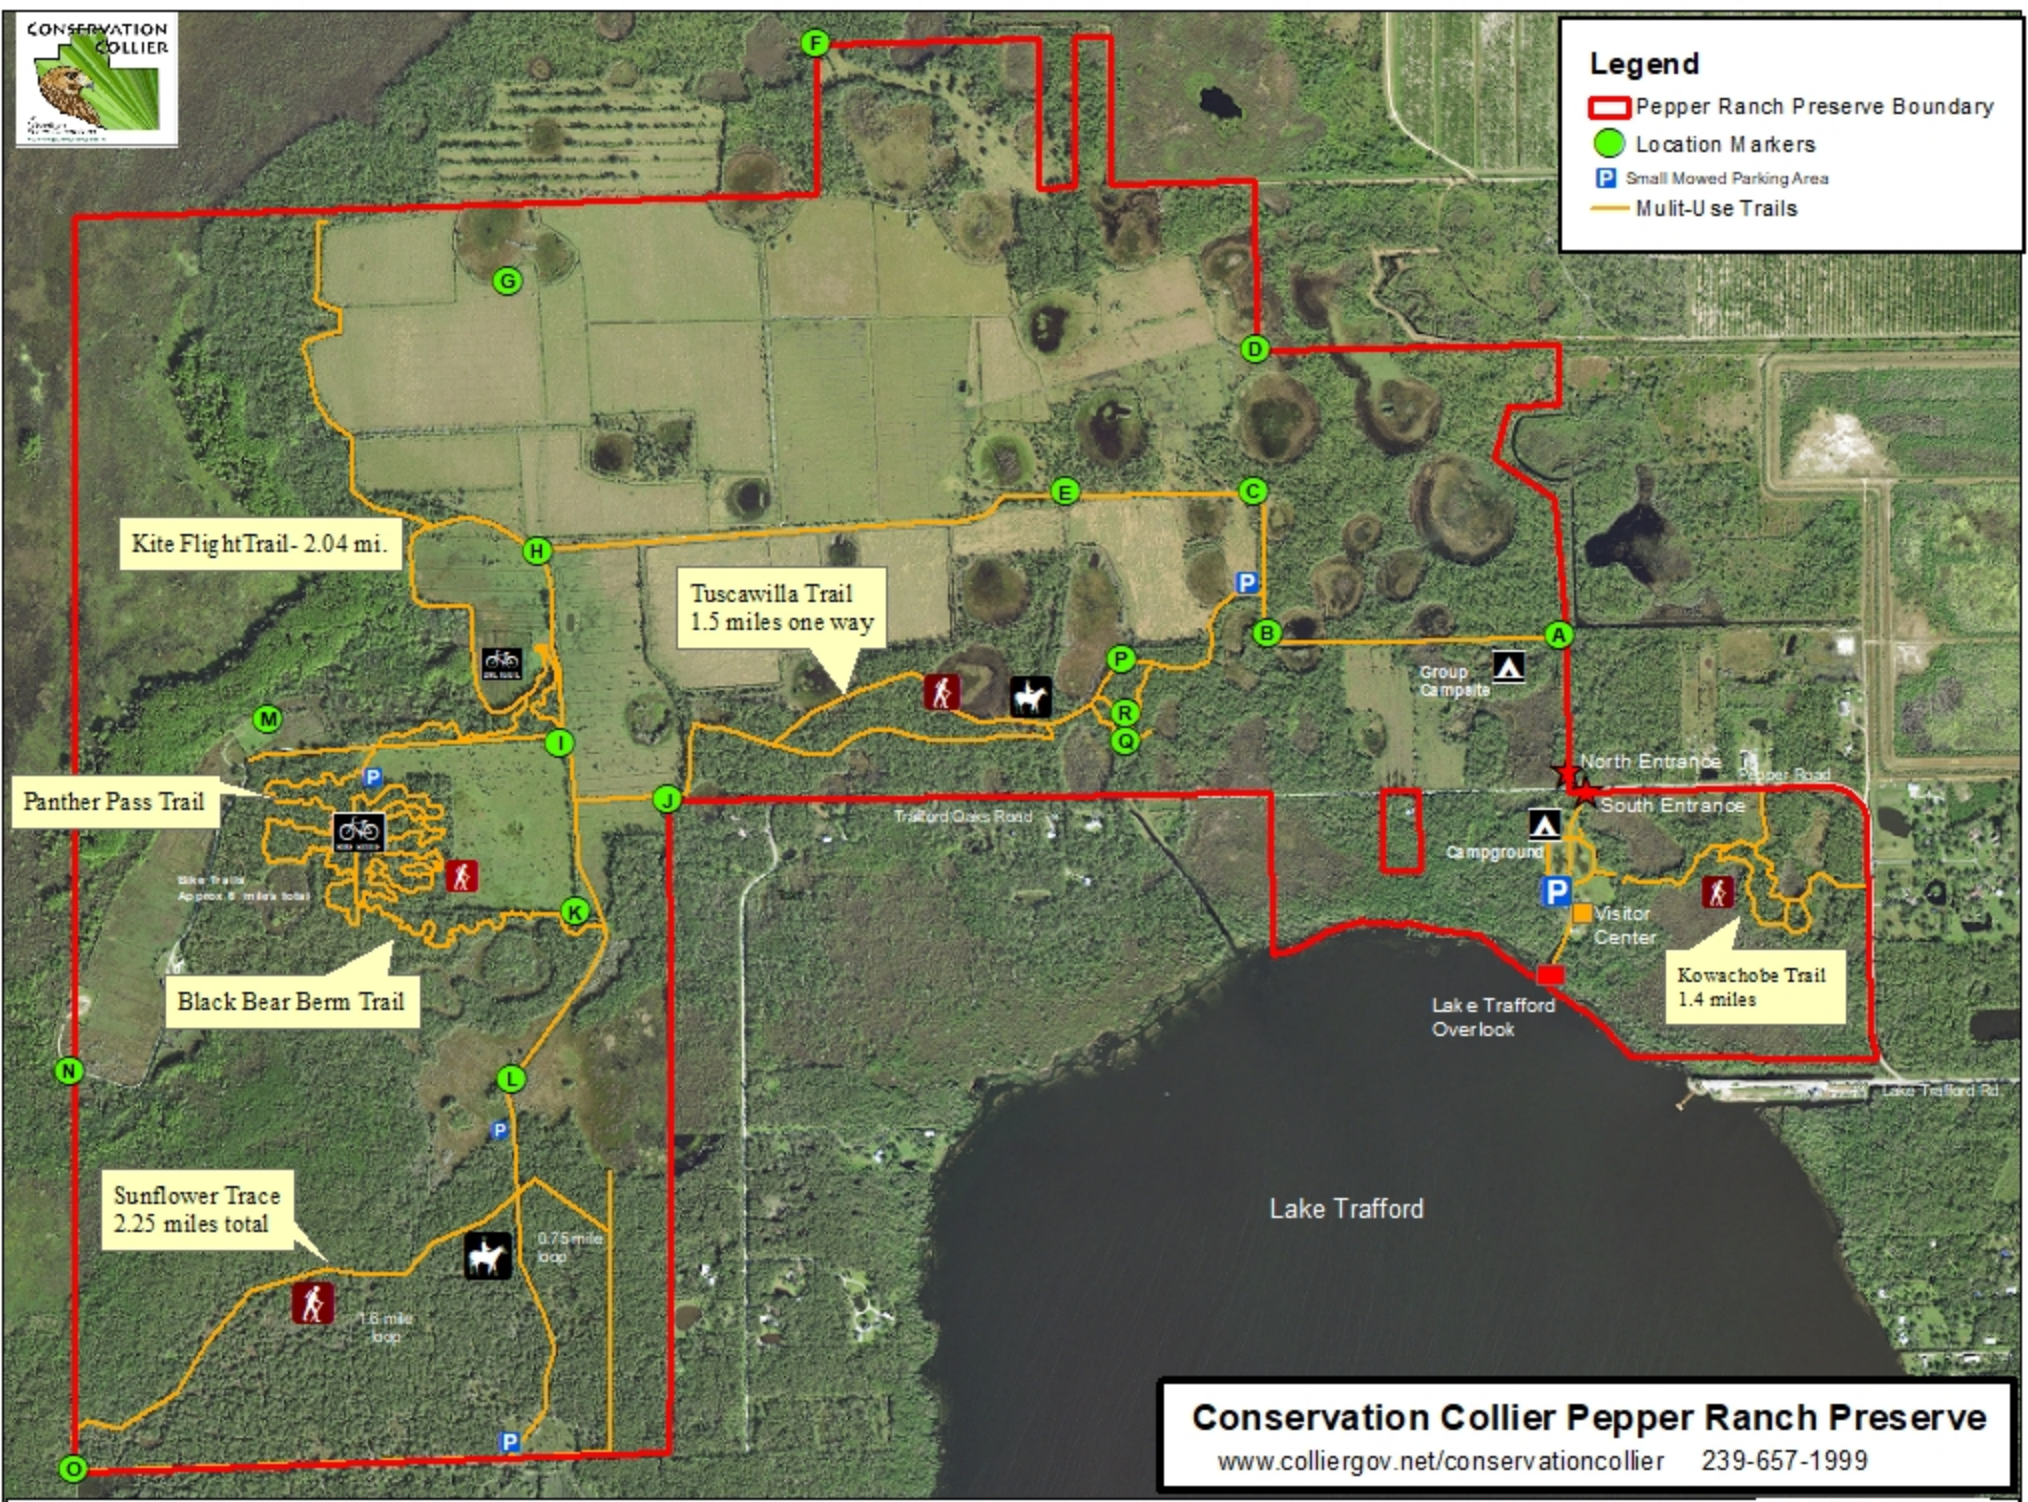

Legend

- Pepper Ranch Preserve Boundary
- Location Markers
- P Small Mowed Parking Area
- Multi-Use Trails

Conservation Collier Pepper Ranch Preserve
www.colliergov.net/conservationcollier 239-657-1999

Current Trails- Pepper Ranch Preserve