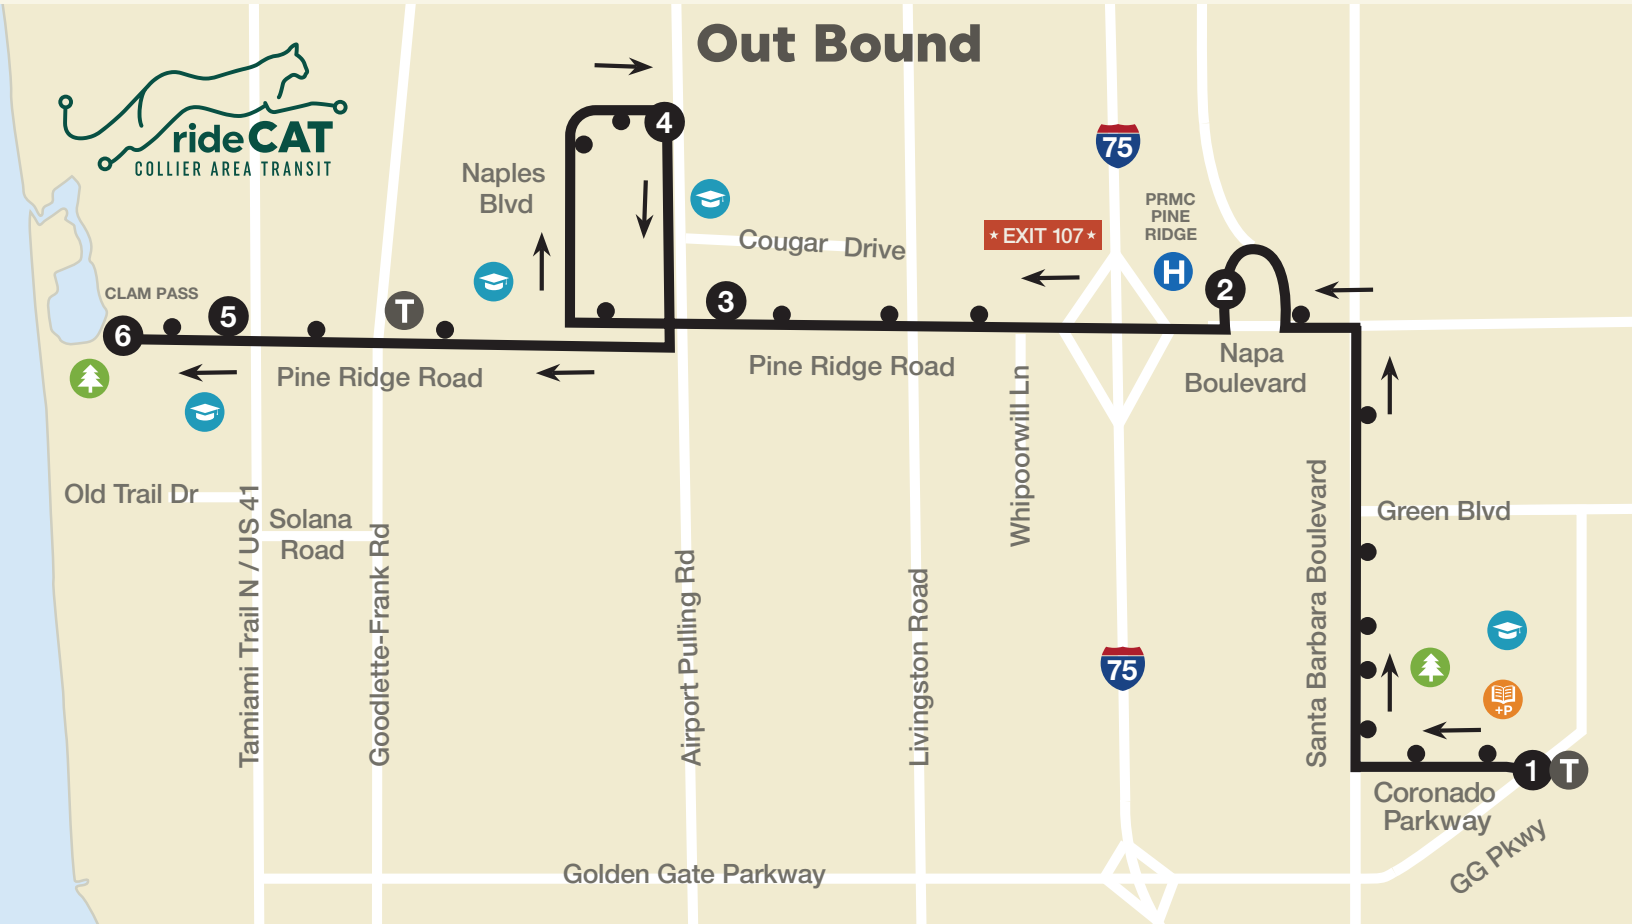

Route 26: Pine Ridge Rd - Clam Pass

26

OUTBOUND						INBOUND			
1	2	3	4	5	6	7	8	9	10
Golden Gate Comm Center	Physicians Reg Pine Ridge Rd	Pine Ridge Rd Airport Rd	Naples Blvd Airport Rd	Seagate Dr West Blvd	Clam Pass	Goodlette Frank Pine Ridge Rd	Naples Blvd Hollywood Dr	Pine Ridge Rd Whippoorwill Ln	Golden Gate Comm Center
9:05 AM	9:17 AM	9:25 AM	9:30 AM	9:39 AM	9:43 AM	9:51 AM	10:01 AM	10:10 AM	10:25 AM
10:30 AM	10:42 AM	10:50 AM	10:55 AM	11:04 AM	11:08 AM	11:16 AM	11:26 AM	11:35 AM	11:50 AM
3:00 PM	3:12 PM	3:20 PM	3:25 PM	3:34 PM	3:38 PM	3:49 PM	3:59 PM	4:13 PM	4:25 PM

Sunday times are highlighted above. / Horario de domingos esta destacados arriba.