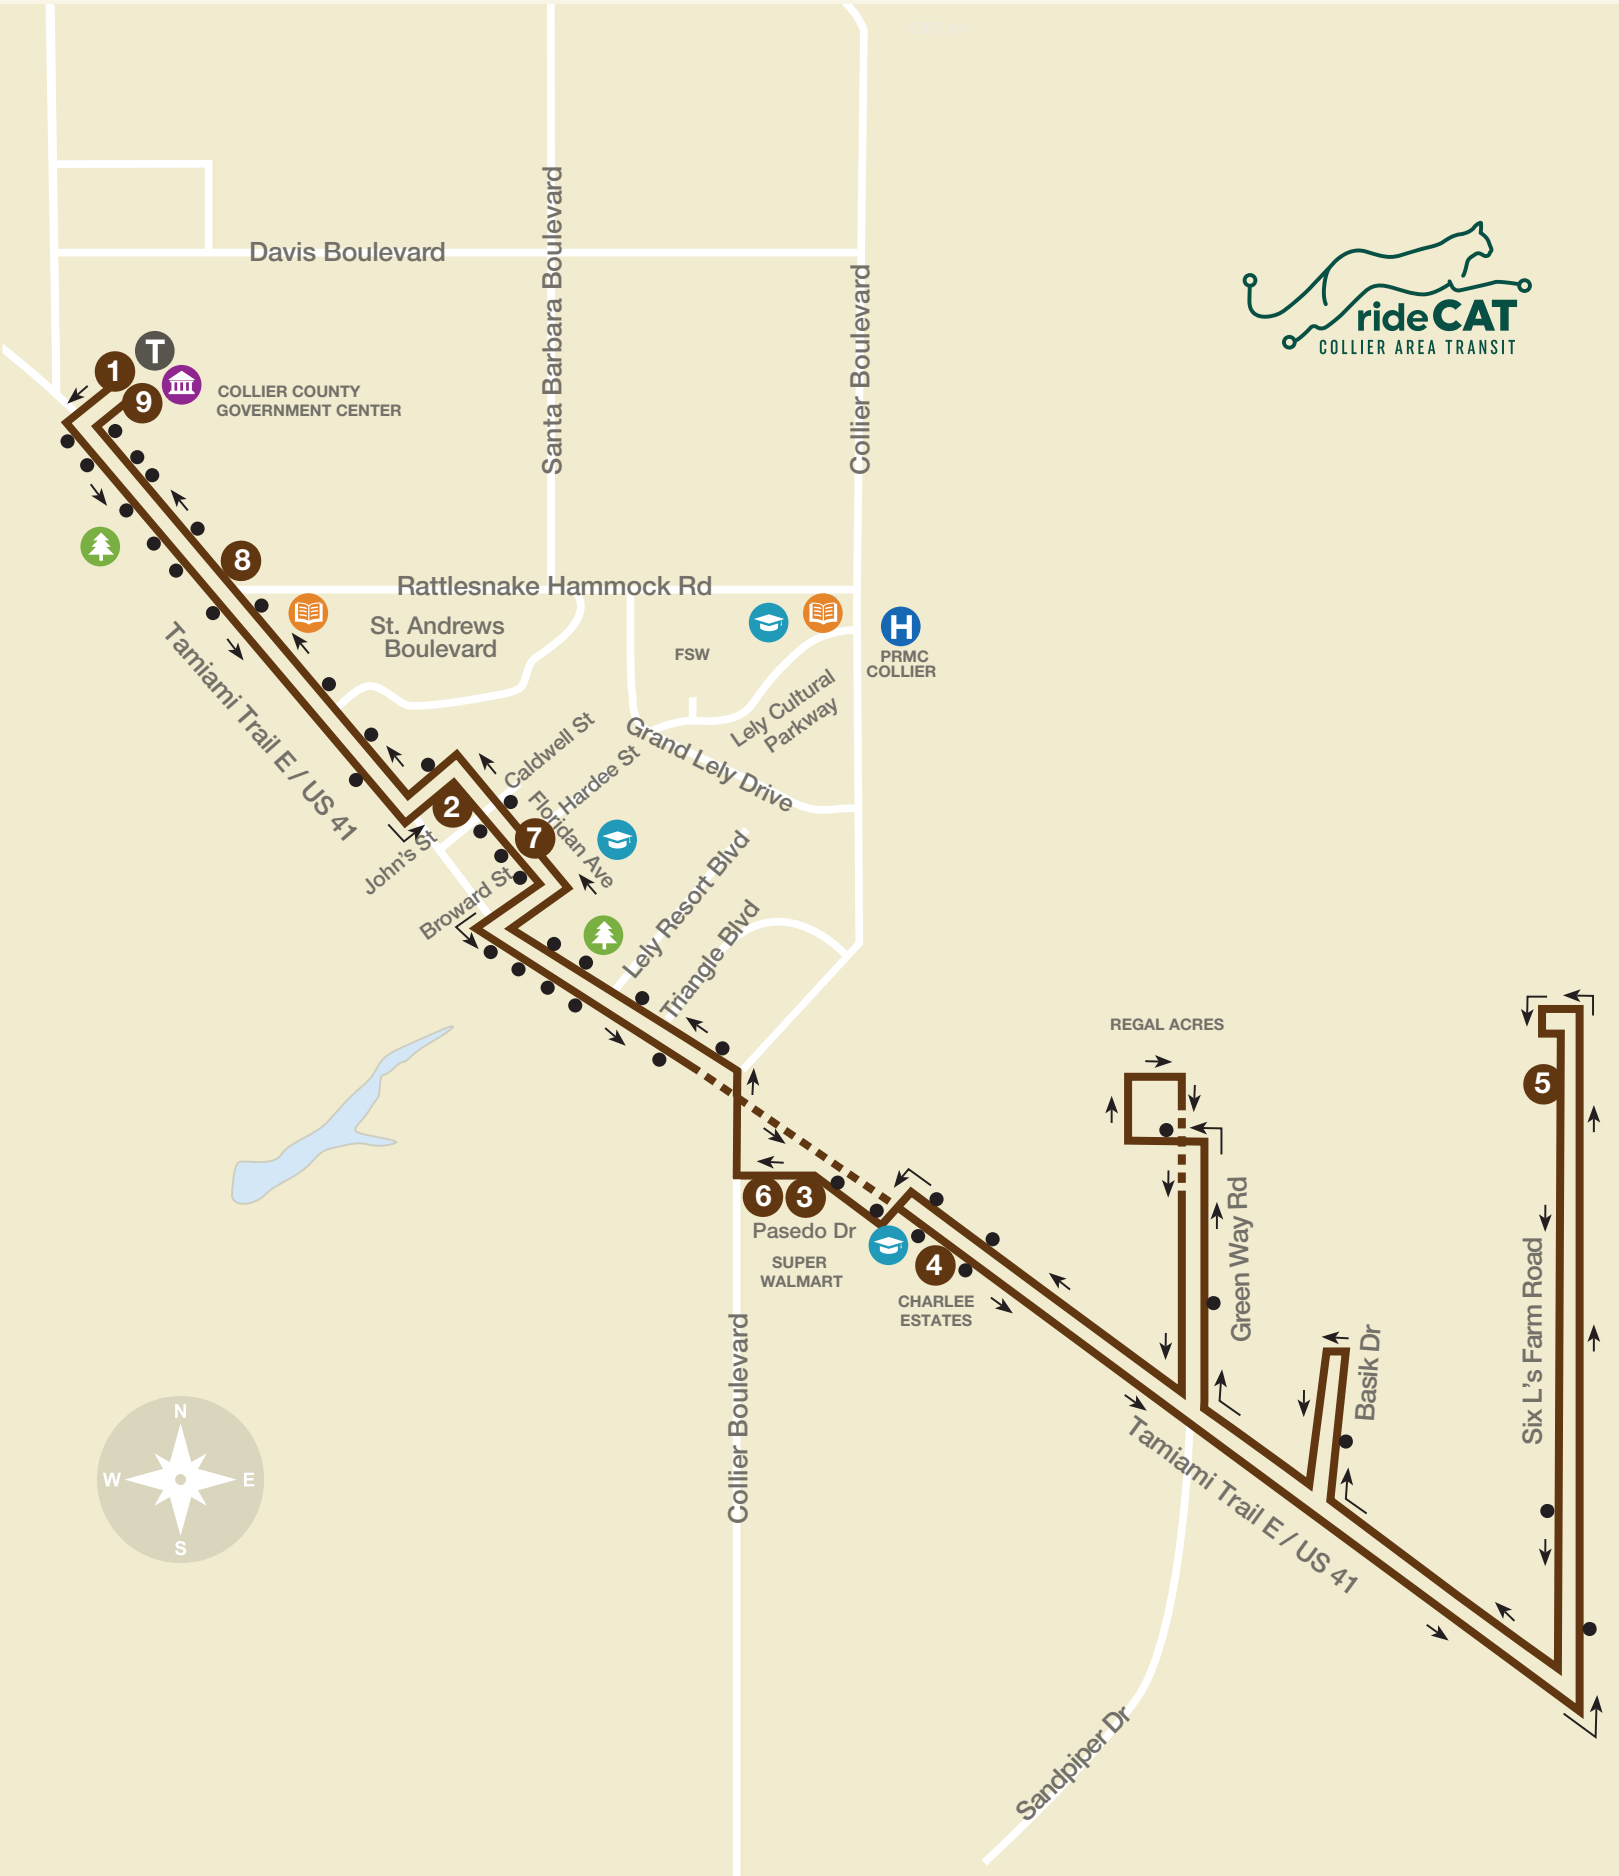

Route 24: Government Center - Charlee Estates

24

1	2	3	4	5	6	7	8	9
Government Center	Floridian Ave John St	Super Walmart	US 41 Charlee Estates	Six L's Farm Workers Village	Super Walmart	Floridian Ave Hardee St	US 41 Rattle Hammock	Government Center
				6:45 AM	7:05 AM	7:14 AM	7:19 AM	7:23 AM
7:35 AM	7:44 AM	7:58 AM	8:03 AM	8:12 AM	8:32 AM	8:41 AM	8:46 AM	8:50 AM
9:00 AM	9:09 AM	9:23 AM	9:28 AM	9:37 AM	9:57 AM	10:06 AM	10:11 AM	10:15 AM
10:25 AM	10:34 AM	10:48 AM	10:53 AM	11:02 AM	11:22 AM	11:31 AM	11:36 AM	11:40 AM
11:50 AM	11:59 AM	12:13 PM	12:18 PM	12:27 PM	12:47 PM	12:56 PM	1:01 PM	1:05 PM
1:15 PM	1:24 PM	1:38 PM	1:43 PM	1:52 PM	2:12 PM	2:21 PM	2:26 PM	2:30 PM
2:40 PM	2:49 PM	3:03 PM	3:08 PM	3:17 PM	3:37 PM	3:46 PM	3:51 PM	3:55 PM
4:05 PM	4:14 PM	4:28 PM	4:33 PM	4:42 PM	5:02 PM	5:11 PM	5:16 PM	5:20 PM
5:30 PM	5:39 PM	5:53 PM	5:58 PM	6:07 PM	6:27 PM	6:36 PM	6:41 PM	6:45 PM

Sunday times are highlighted above. / Horario de domingos esta destacados arriba.