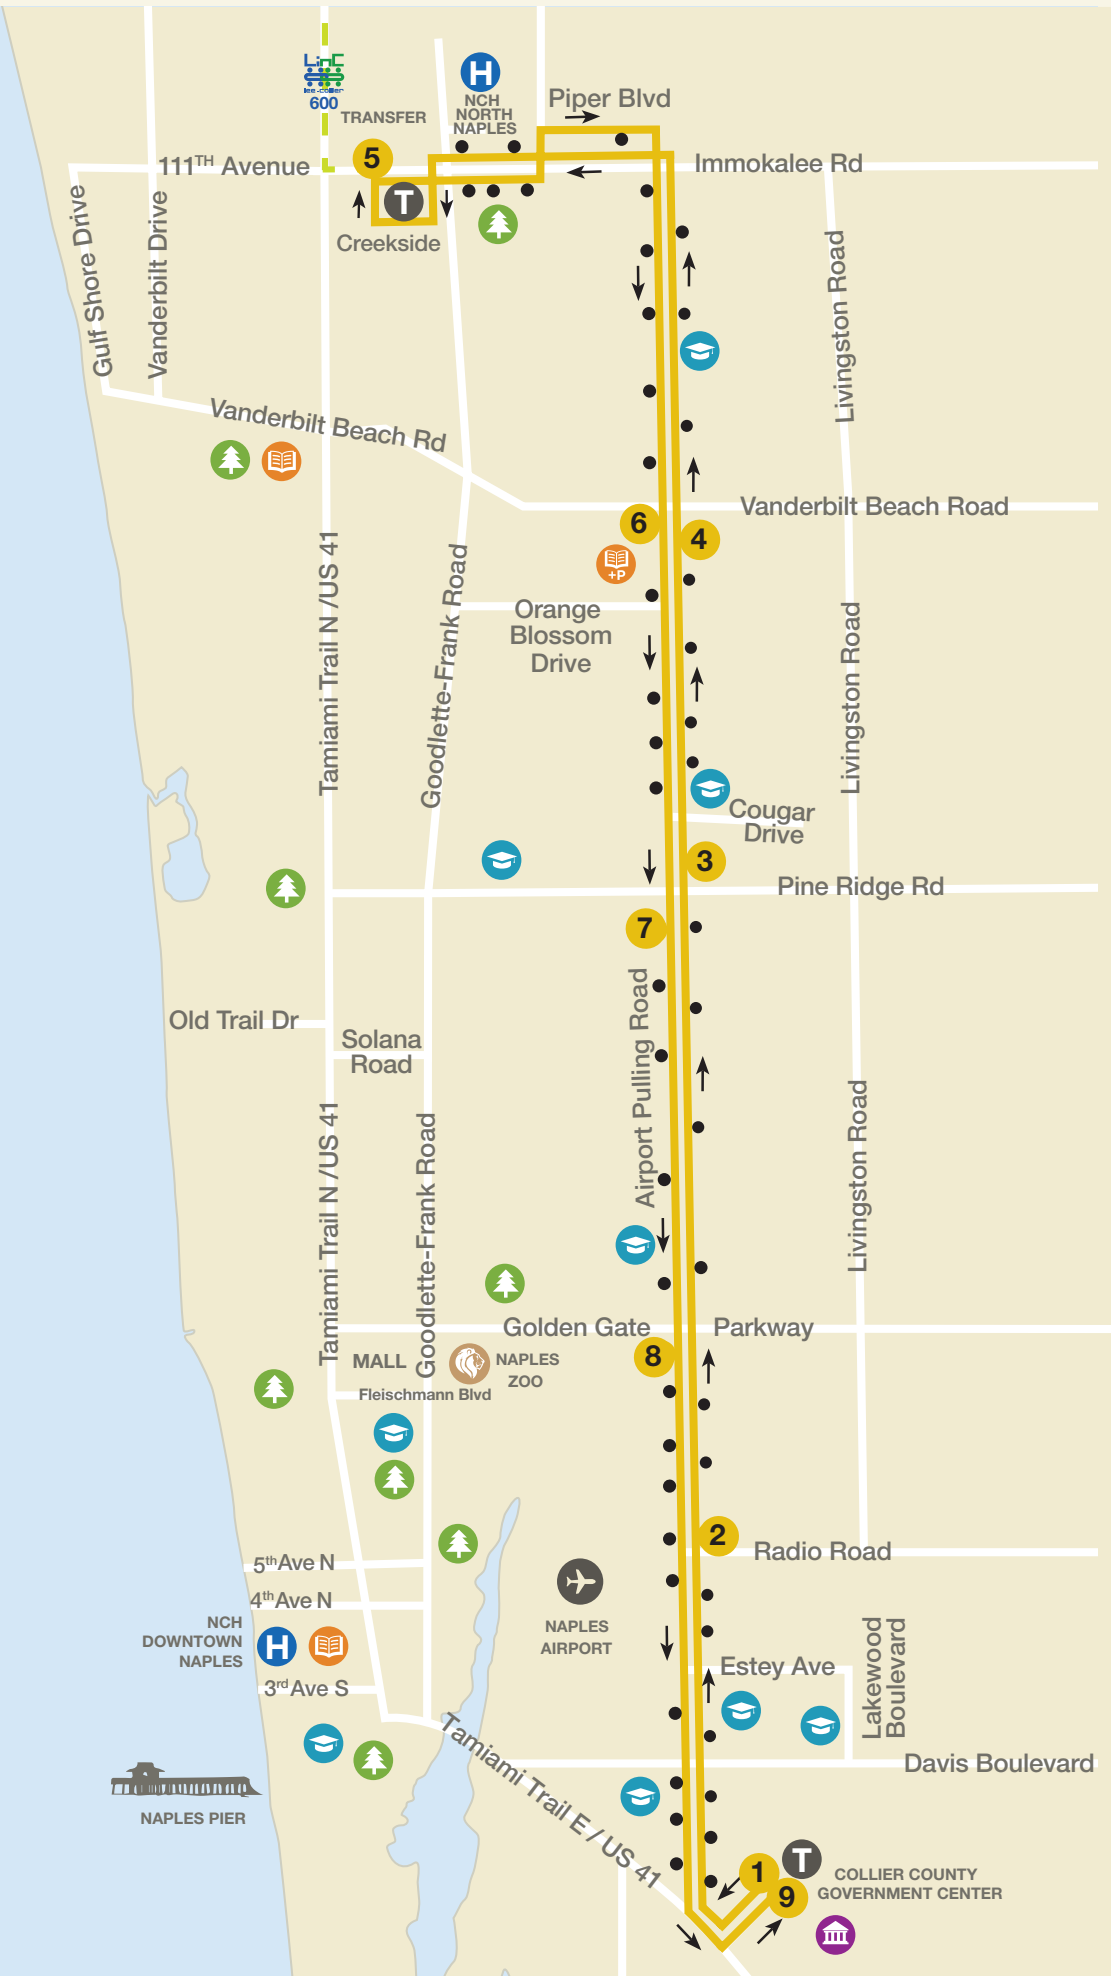

Route 12: Airport Rd - Creekside

12

1	2	3	4	5	6	7	8	9
Government Center	Airport Rd Radio Rd	Airport Rd Pine Ridge	Airport Rd Vanderbilt Bch Rd	Creekside Connection W-LinC	Airport Rd Vanderbilt Bch Rd	Airport Rd Pine Ridge	Airport Rd Golden Gate Pkwy	Government Center
6:05 AM	6:14 AM	6:23 AM	6:30 AM	6:41 AM	6:53 AM	7:02 AM	7:07 AM	7:22 AM
6:30 AM	6:39 AM	6:48 AM	6:57 AM	7:15 AM	7:29 AM	7:38 AM	7:43 AM	7:53 AM
7:30 AM	7:39 AM	7:48 AM	7:57 AM	8:15 AM	8:29 AM	8:38 AM	8:43 AM	8:53 AM
9:00 AM	9:09 AM	9:18 AM	9:27 AM	9:43 AM	9:55 AM	10:04 AM	10:09 AM	10:19 AM
10:35 AM	10:46 AM	10:57 AM	11:08 AM	11:21 AM	11:33 AM	11:43 AM	11:49 AM	12:05 PM
12:20 PM	12:31 PM	12:42 PM	12:53 PM	1:06 PM	1:20 PM	1:30 PM	1:36 PM	1:52 PM
2:00 PM	2:11 PM	2:22 PM	2:33 PM	2:46 PM	3:01 PM	3:11 PM	3:17 PM	3:33 PM
3:45 PM	3:56 PM	4:07 PM	4:18 PM	4:32 PM	4:47 PM	4:57 PM	5:03 PM	5:19 PM
5:30 PM	5:41 PM	5:52 PM	6:03 PM	6:20 PM	6:32 PM	6:41 PM	6:46 PM	7:00 PM

Sunday times are highlighted above. / Horario de domingos esta destacados arriba.

Times listed in YELLOW are Monday through Friday only (NO WEEKENDS) / Las horas en AMARILLO son de Lunes a Viernes solo (NO FIN DE SEMANA)

Gulf of Mexico