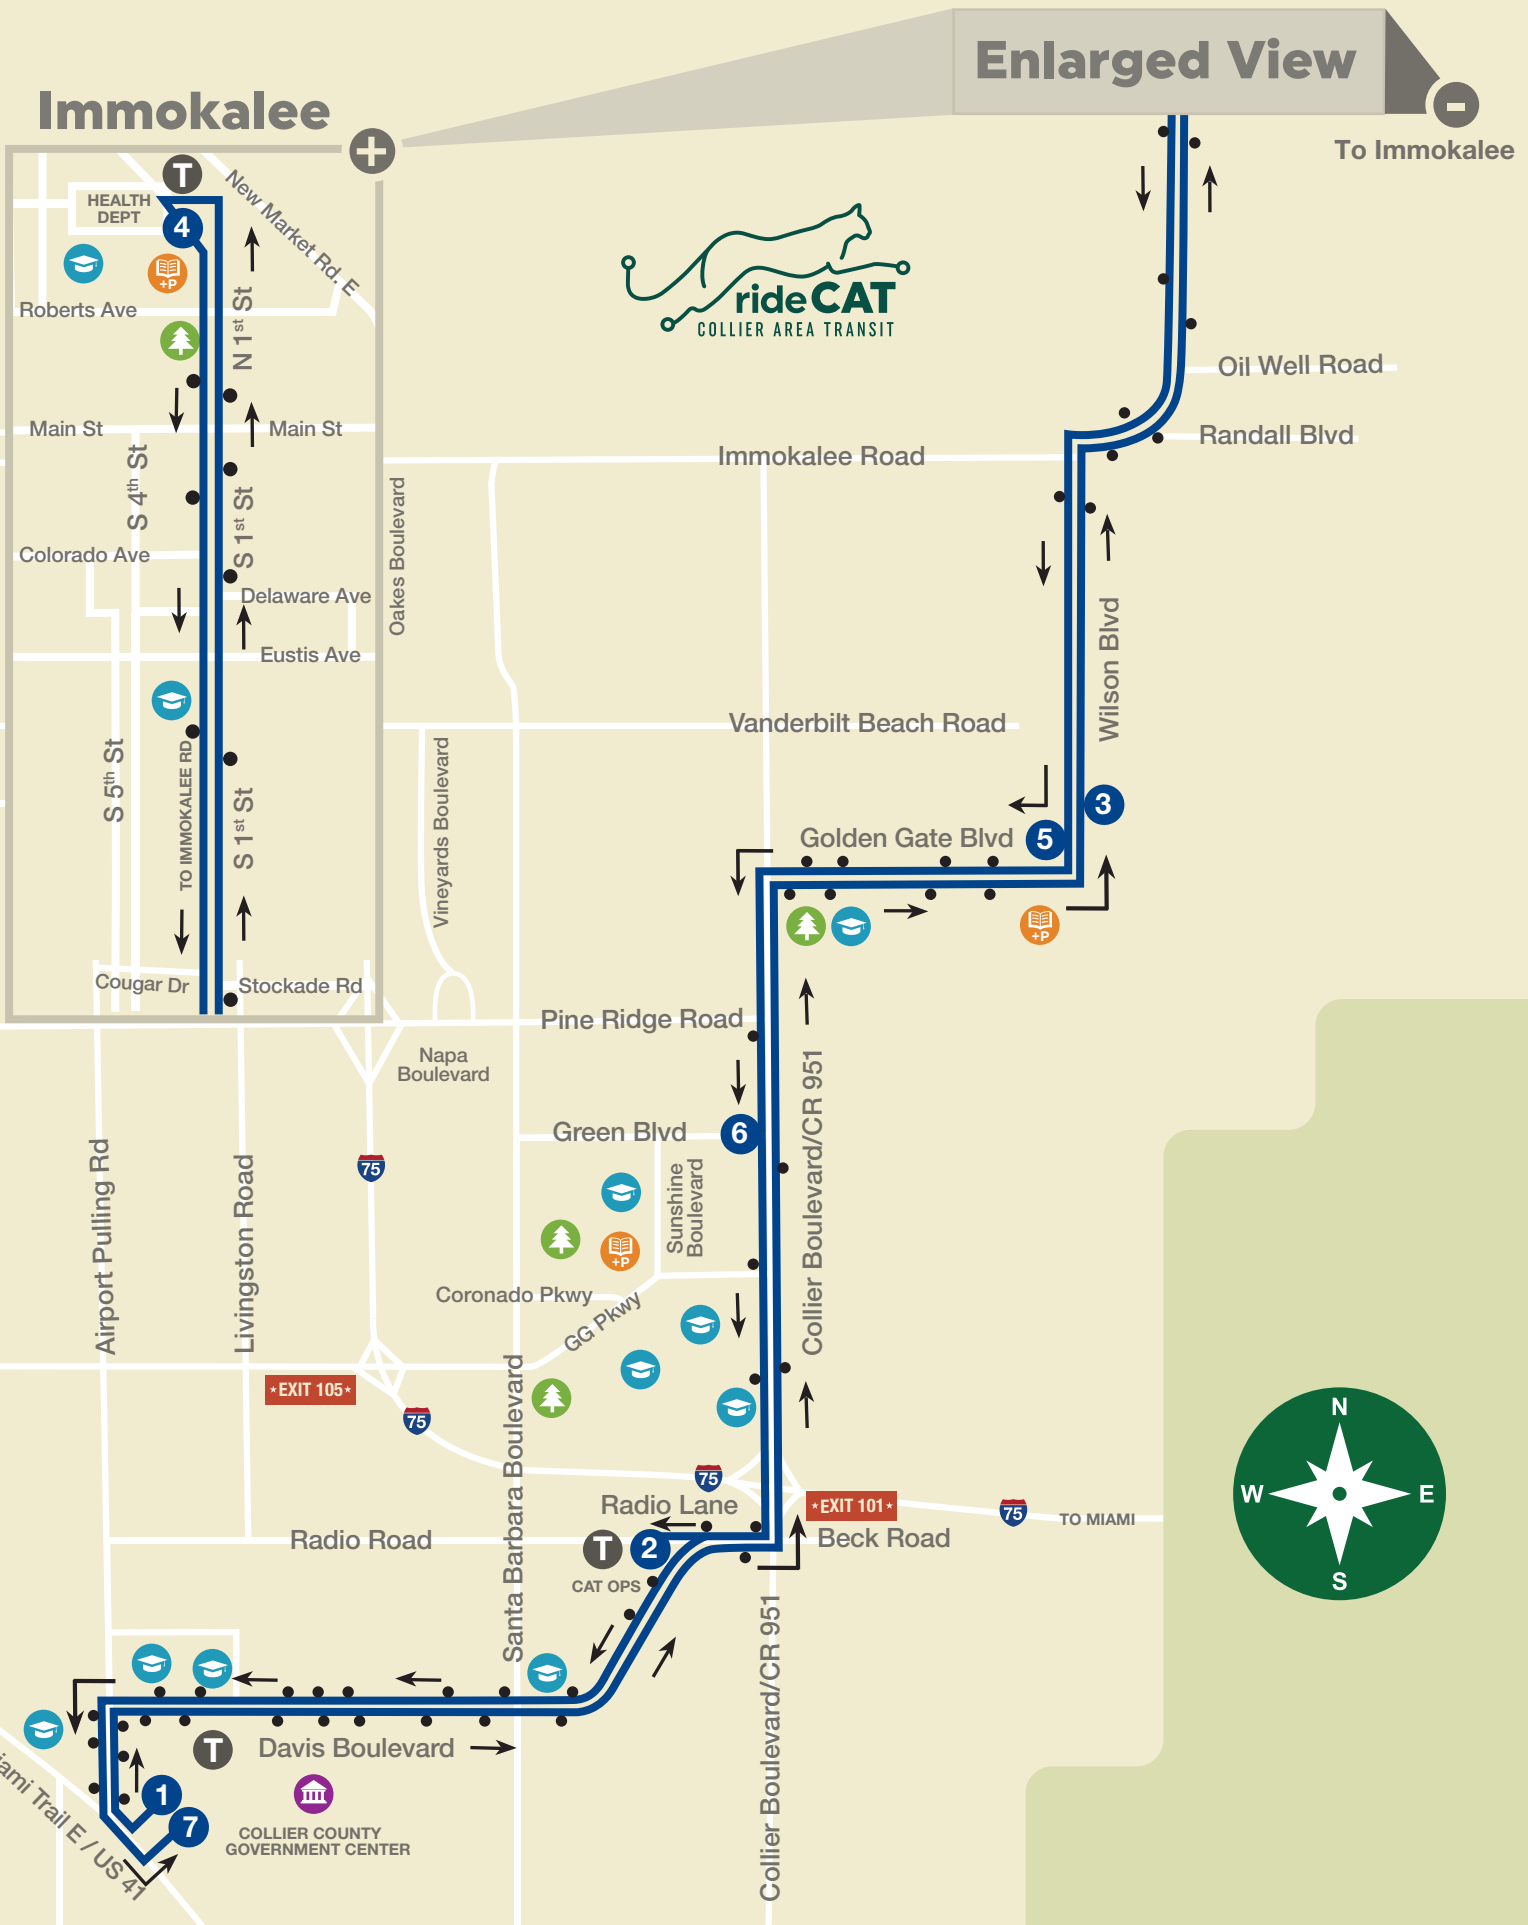

Route 19: Golden Gate Estates - Immokalee

19

1	2	3	4	5	6	7
Government Center	CAT OPS	Wilson Blvd Golden Gate Blvd	Health Department	Wilson Blvd Golden Gate Blvd	951 Green Blvd	Government Center
	4:25 AM	4:50 AM	5:29 AM	6:04 AM	6:17 AM	6:40 AM
6:50 AM	7:07 AM	7:31 AM	8:14 AM	8:49 AM	9:02 AM	9:25 AM
9:35 AM	9:53 AM	10:17 AM	10:58 AM	11:34 AM	11:48 AM	12:11 PM
12:20 PM	12:38 PM	1:02 PM	1:42 PM	2:18 PM	2:32 PM	2:55 PM
3:10 PM	3:28 PM	3:52 PM	4:34 PM	5:10 PM	5:24 PM	5:47 PM
5:55 PM	6:13 PM	6:37 PM	7:15 PM	7:51 PM	8:04 PM	8:27 PM

Sunday times are highlighted above. / Horario de domingos esta destacados arriba.