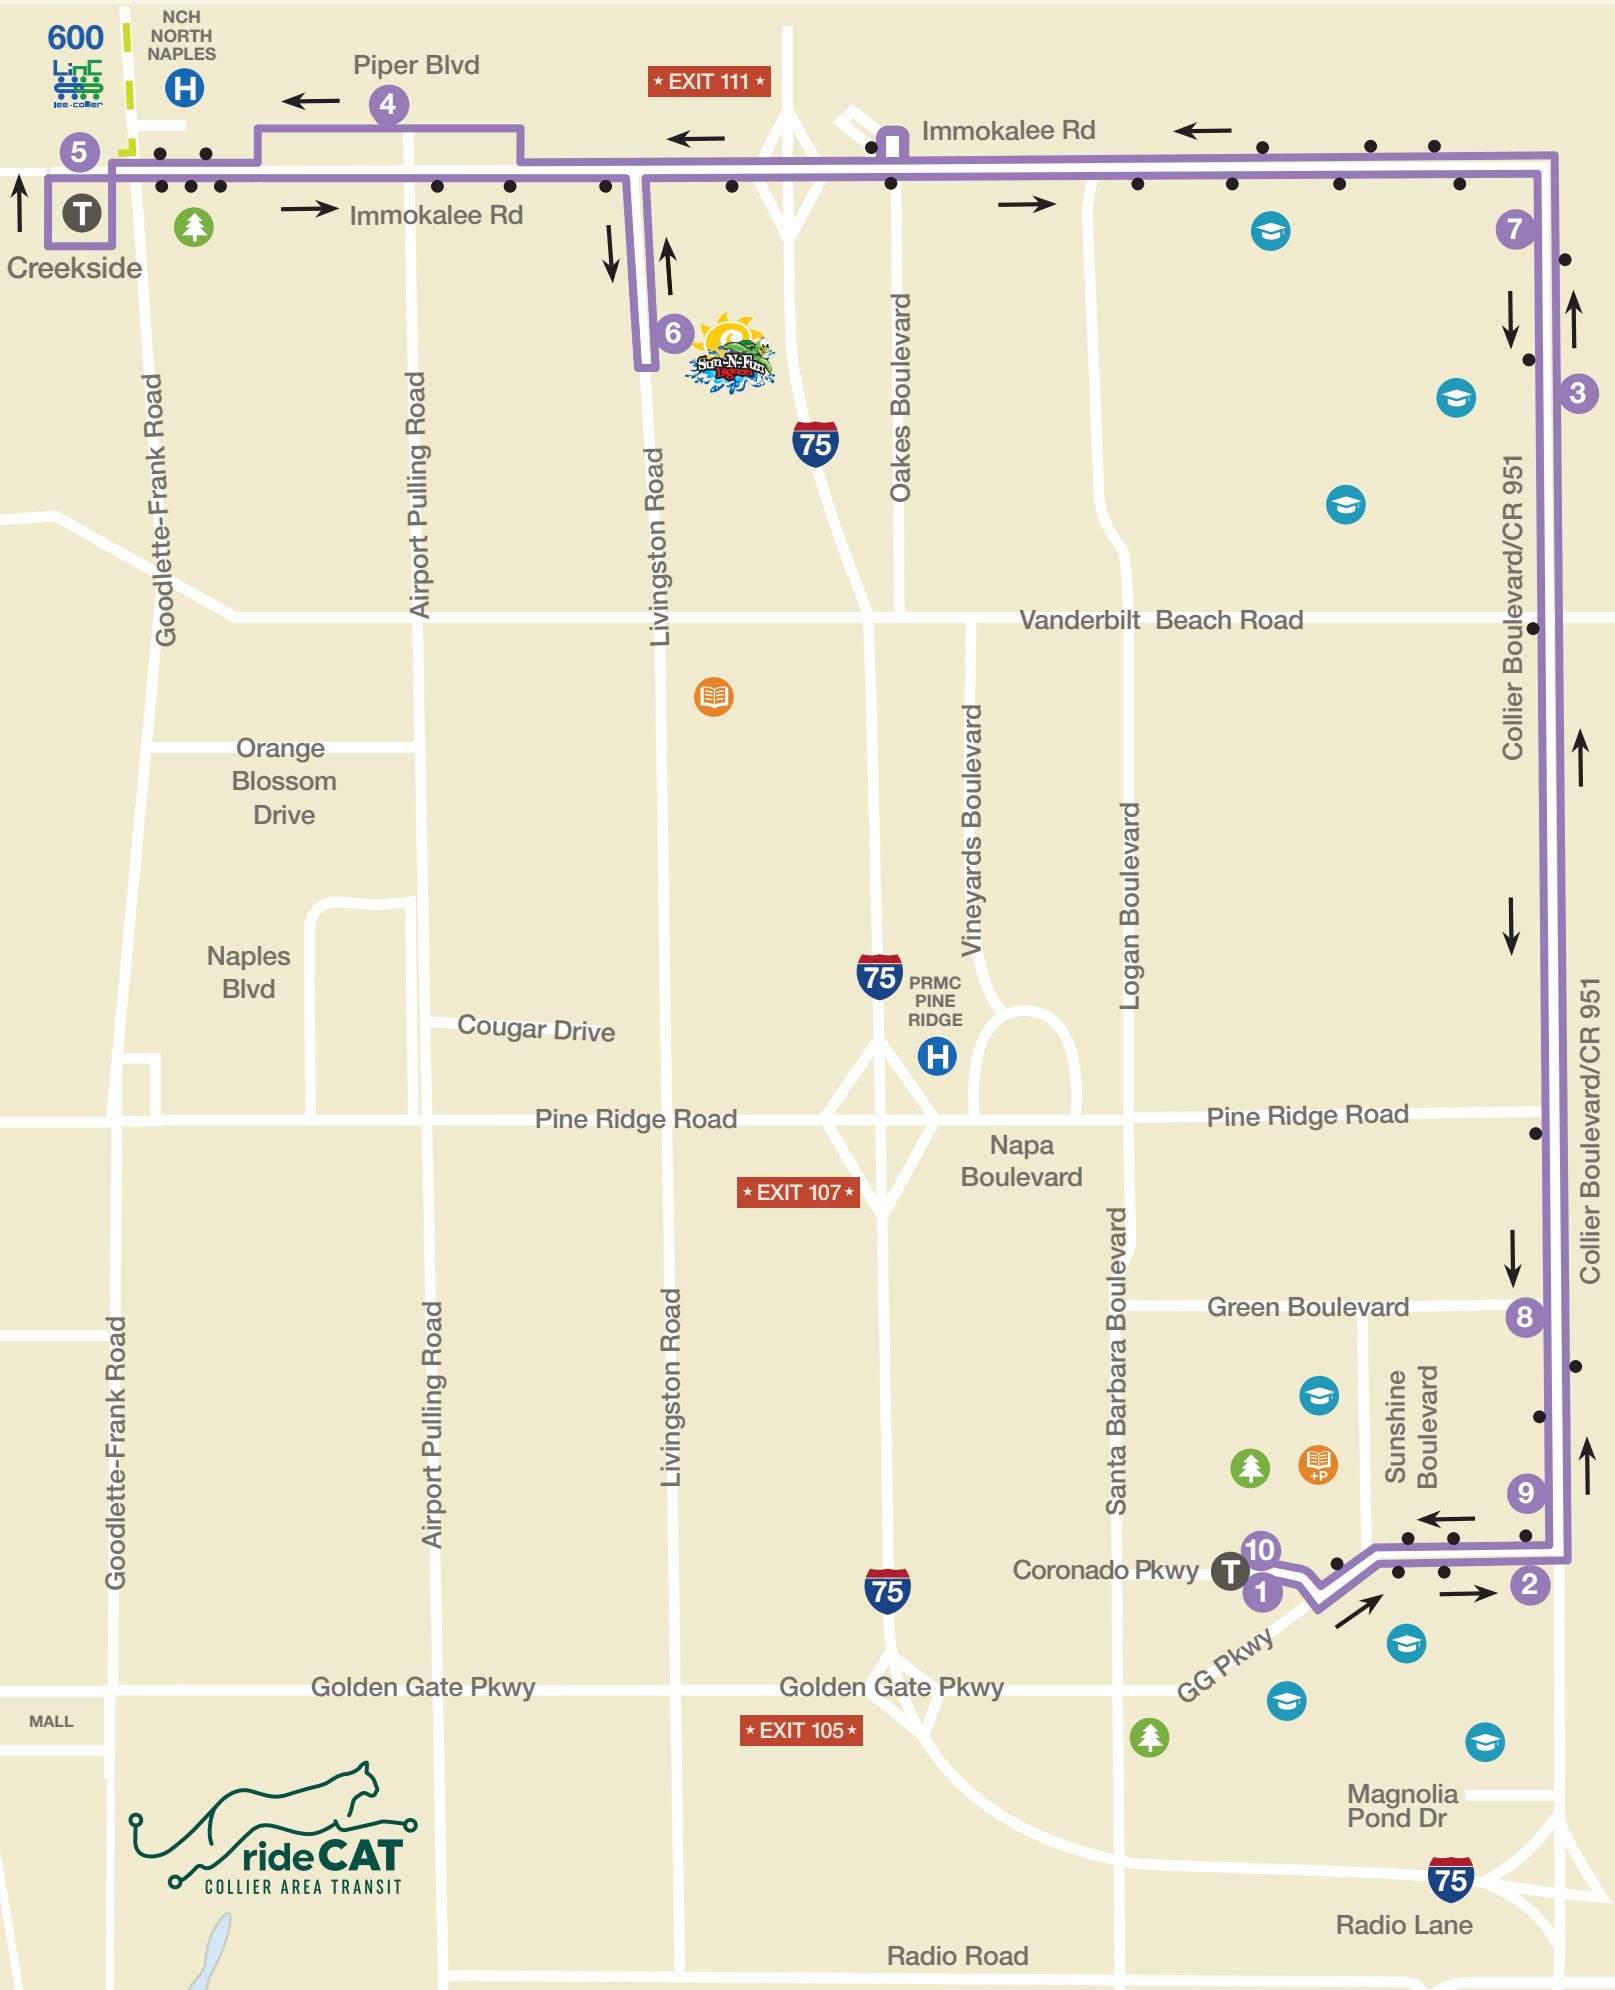

Sunday times are highlighted above. / Horario de domingos esta destacados arriba.

Route 27: 951 - Immokalee Rd

27

1	2	3	4	5	6	7	8	9	10
Golden Gate Comm Center	Golden Gate Pkwy 951	951 Tree Farm Rd	Piper Blvd Airport Rd	Creekside LinC Connection	N Collier Regional Park	951 Immokalee Rd	951 Green Blvd	951 Golden Gate Pkwy	Golden Gate Comm Center
6:00 AM	6:05 AM	6:14 AM	6:33 AM	6:44 AM	6:50 AM	7:04 AM	7:11 AM	7:15 AM	7:19 AM
7:30 AM	7:35 AM	7:44 AM	8:03 AM	8:18 AM	8:25 AM	8:37 AM	8:46 AM	8:50 AM	8:54 AM
9:00 AM	9:05 AM	9:14 AM	9:33 AM	9:49 AM	9:56 AM	10:09 AM	10:18 AM	10:21 AM	10:25 AM
10:35 AM	10:42 AM	10:53 AM	11:12 AM	11:23 AM	11:33 AM	11:49 AM	11:58 AM	12:01 PM	12:05 PM
12:15 PM	12:22 PM	12:33 PM	12:52 PM	1:08 PM	1:18 PM	1:34 PM	1:43 PM	1:46 PM	1:50 PM
2:00 PM	2:07 PM	2:18 PM	2:37 PM	2:50 PM	3:00 PM	3:16 PM	3:25 PM	3:28 PM	3:32 PM
3:45 PM	3:52 PM	4:03 PM	4:22 PM	4:35 PM	4:45 PM	5:01 PM	5:10 PM	5:13 PM	5:17 PM
5:30 PM	5:37 PM	5:48 PM	6:07 PM	6:21 PM	6:31 PM	6:47 PM	6:56 PM	6:59 PM	7:03 PM

Sunday times are highlighted above. / Horario de domingos esta destacados arriba.

Route 28: Golden Gate Estates - Ave Maria - Immokalee

28

1	2	3	4	5	6	7	8	9	10
Government Center	CAT OPS	Wilson Blvd Golden Gate Blvd	Ave Maria	Health Department	Ave Maria	Wilson Blvd Golden Gate Blvd	951 Green Blvd	CAT OPS	Government Center
	3:35 AM	3:55 AM	4:23 AM	4:40 AM	4:55 AM	5:22 AM	5:35 AM		5:55 AM
11:00 AM	11:18 AM	11:41 AM	12:13 PM	12:33 PM	12:51 PM	1:23 PM	1:40 PM		2:00 PM
5:05 PM	5:23 PM	5:47 PM	6:19 PM	6:39 PM	6:57 PM	7:24 PM	7:41 PM	7:51 PM	