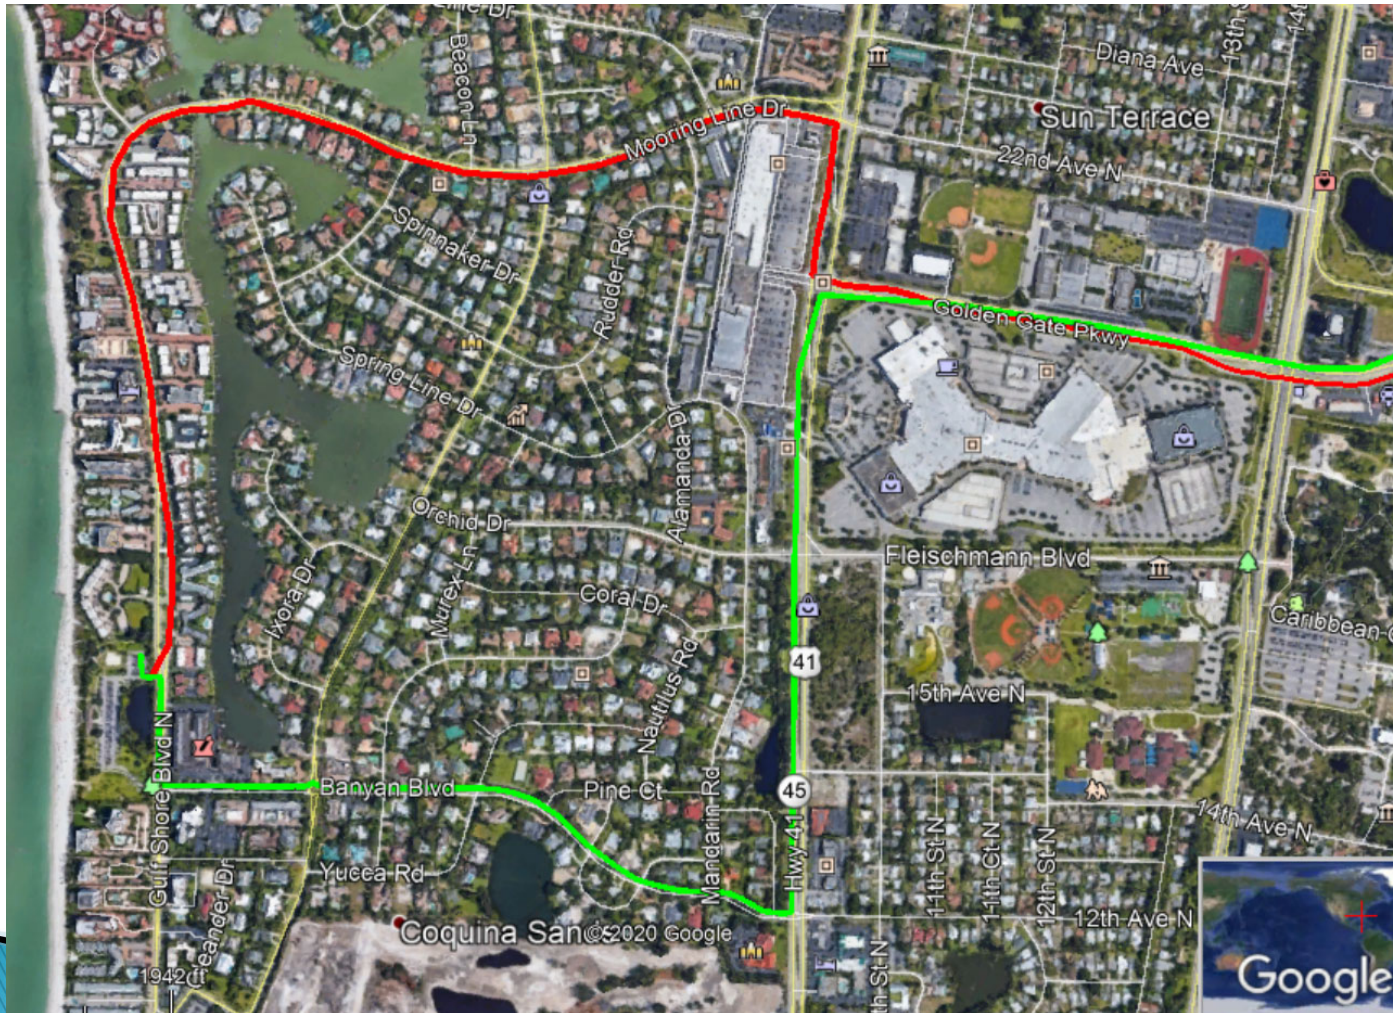

90068 Naples Truck Haul Beach Renourishment Doctors Pass to R-60 Lowdermilk

INBOUND

OUTBOUND