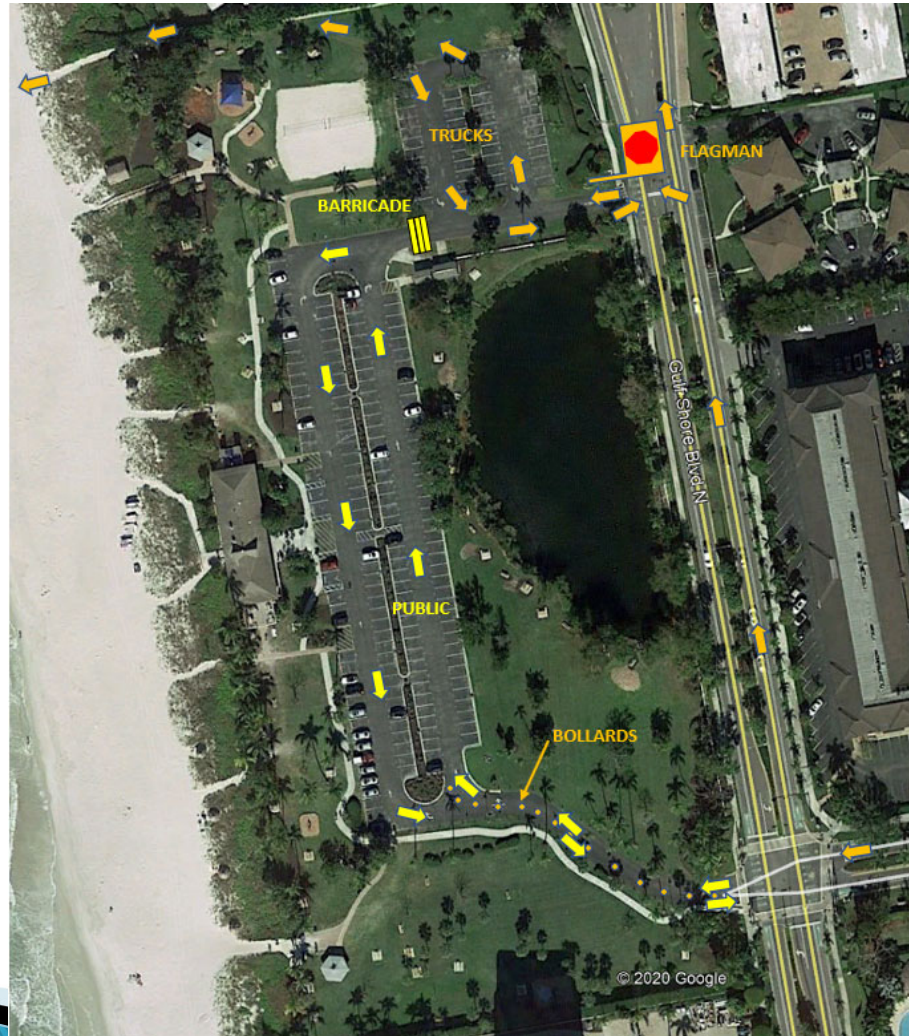

90068 Naples Truck Haul Beach Renourishment Doctors Pass to R-60 Lowdermilk

Signal at Banyon Blvd to be activated for exiting vehicles.