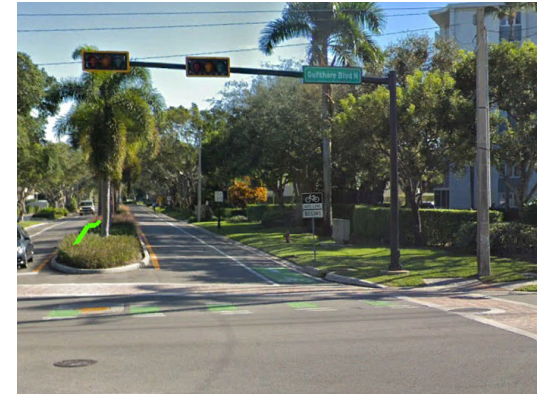

90068 Naples Truck Haul Beach Renourishment Doctors Pass to R-60 Lowdermilk

Signal at Banyon Blvd to be activated for exiting vehicles.