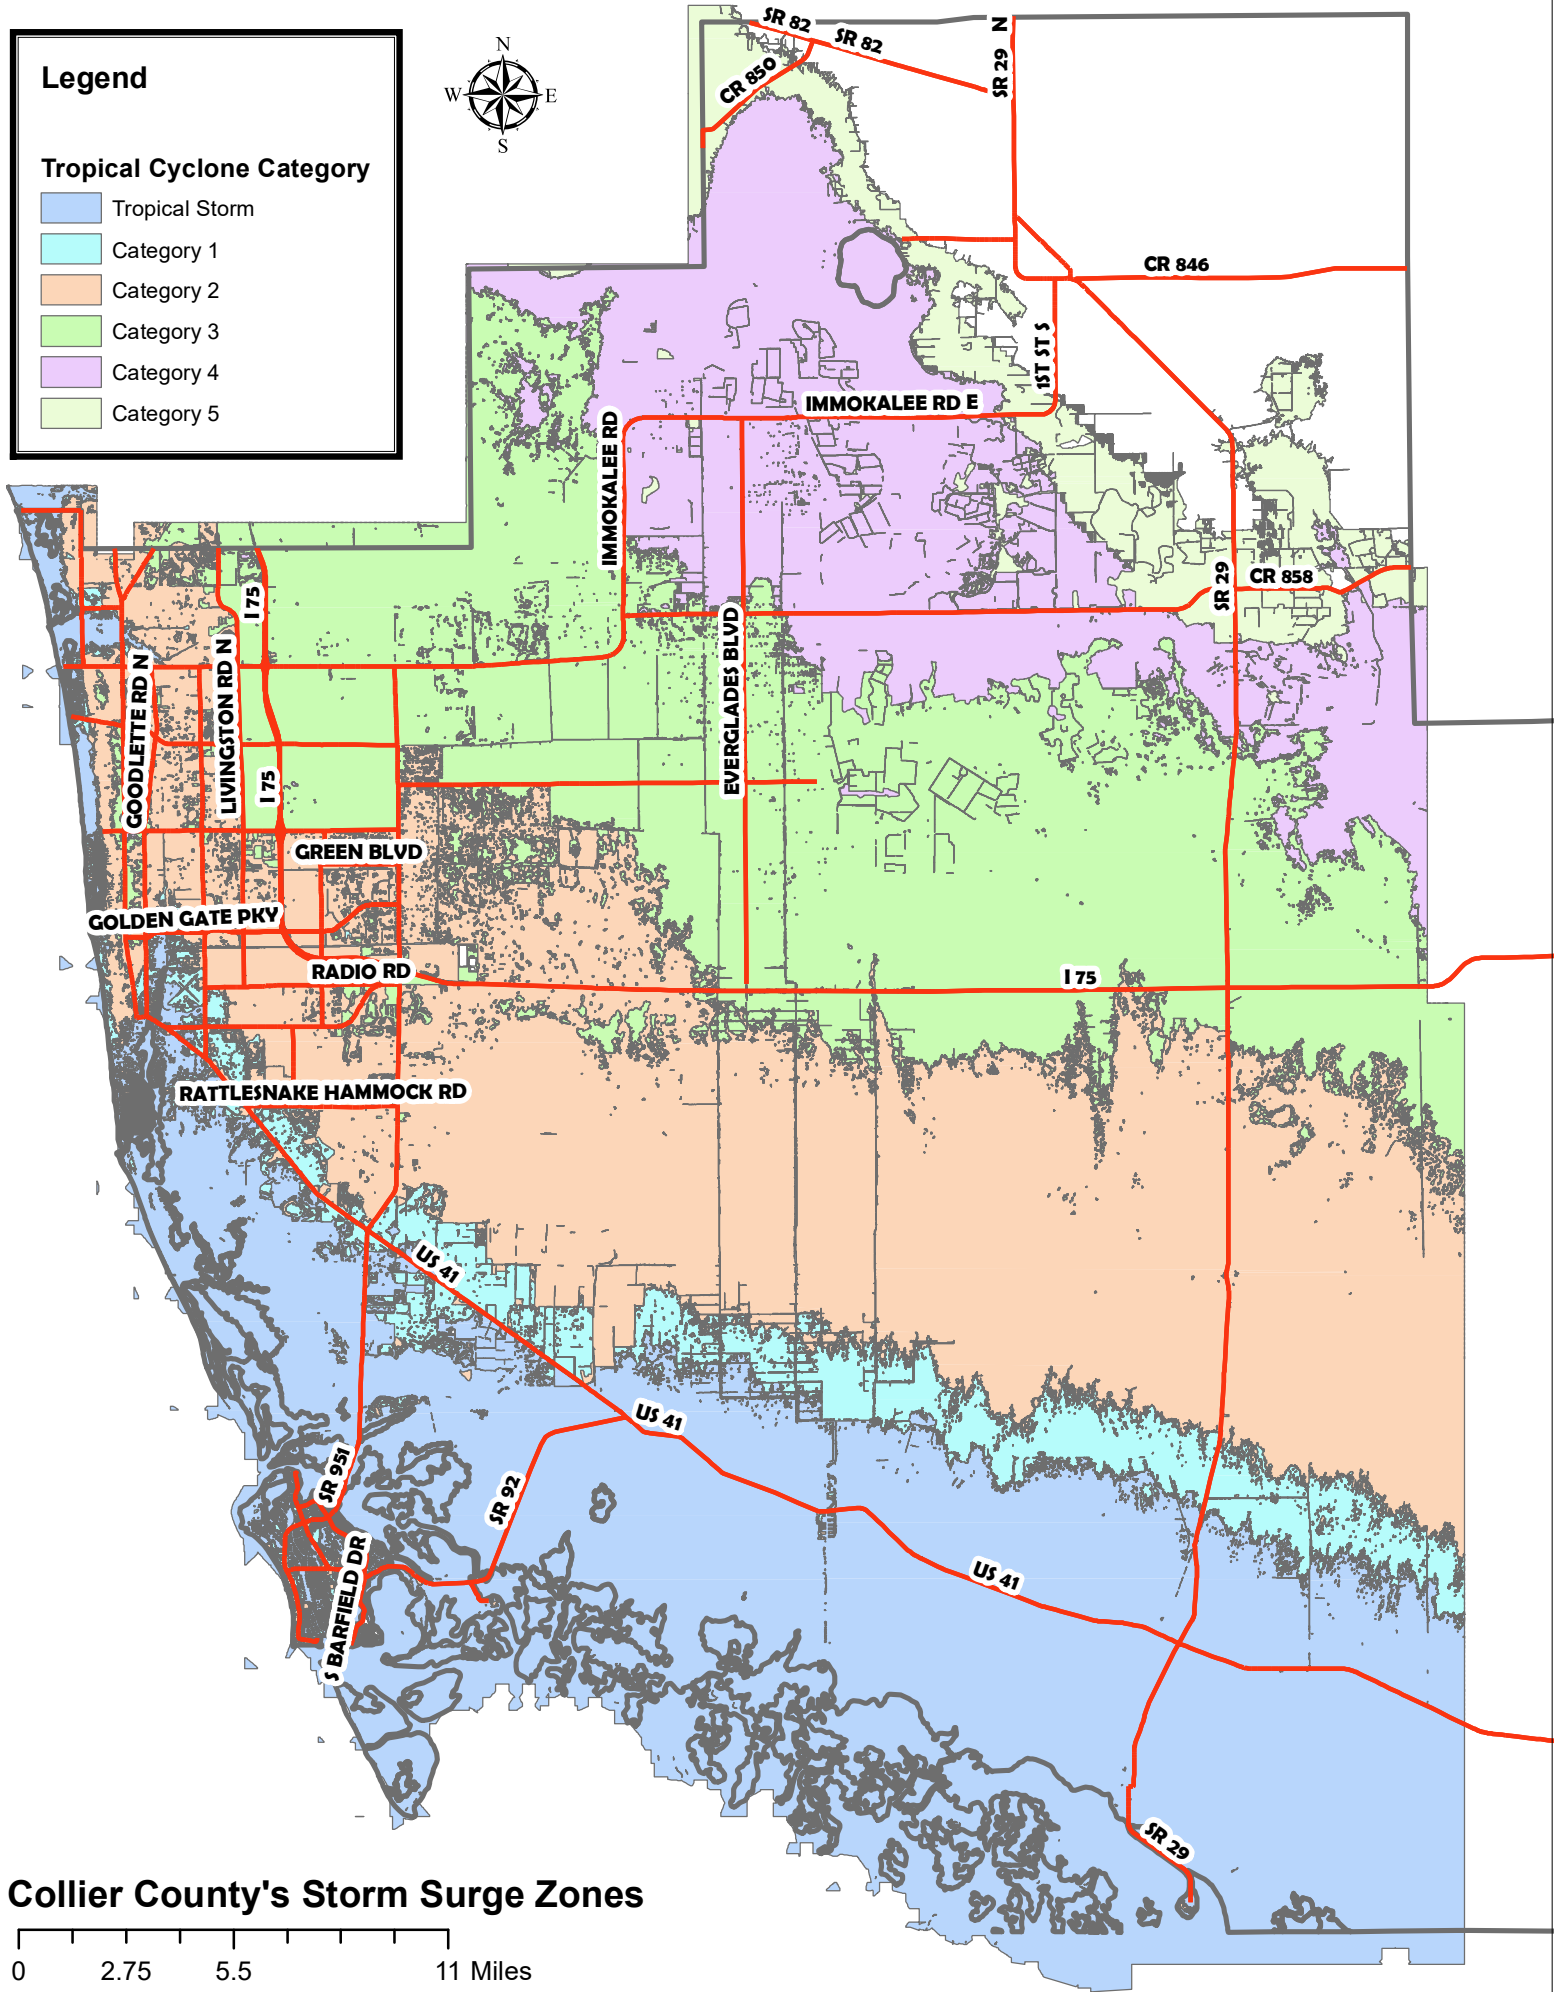

# Legend

## Tropical Cyclone Category

- Tropical Storm
- Category 1
- Category 2
- Category 3
- Category 4
- Category 5

Collier County's Storm Surge Zones

0 2.75 5.5 11 Miles