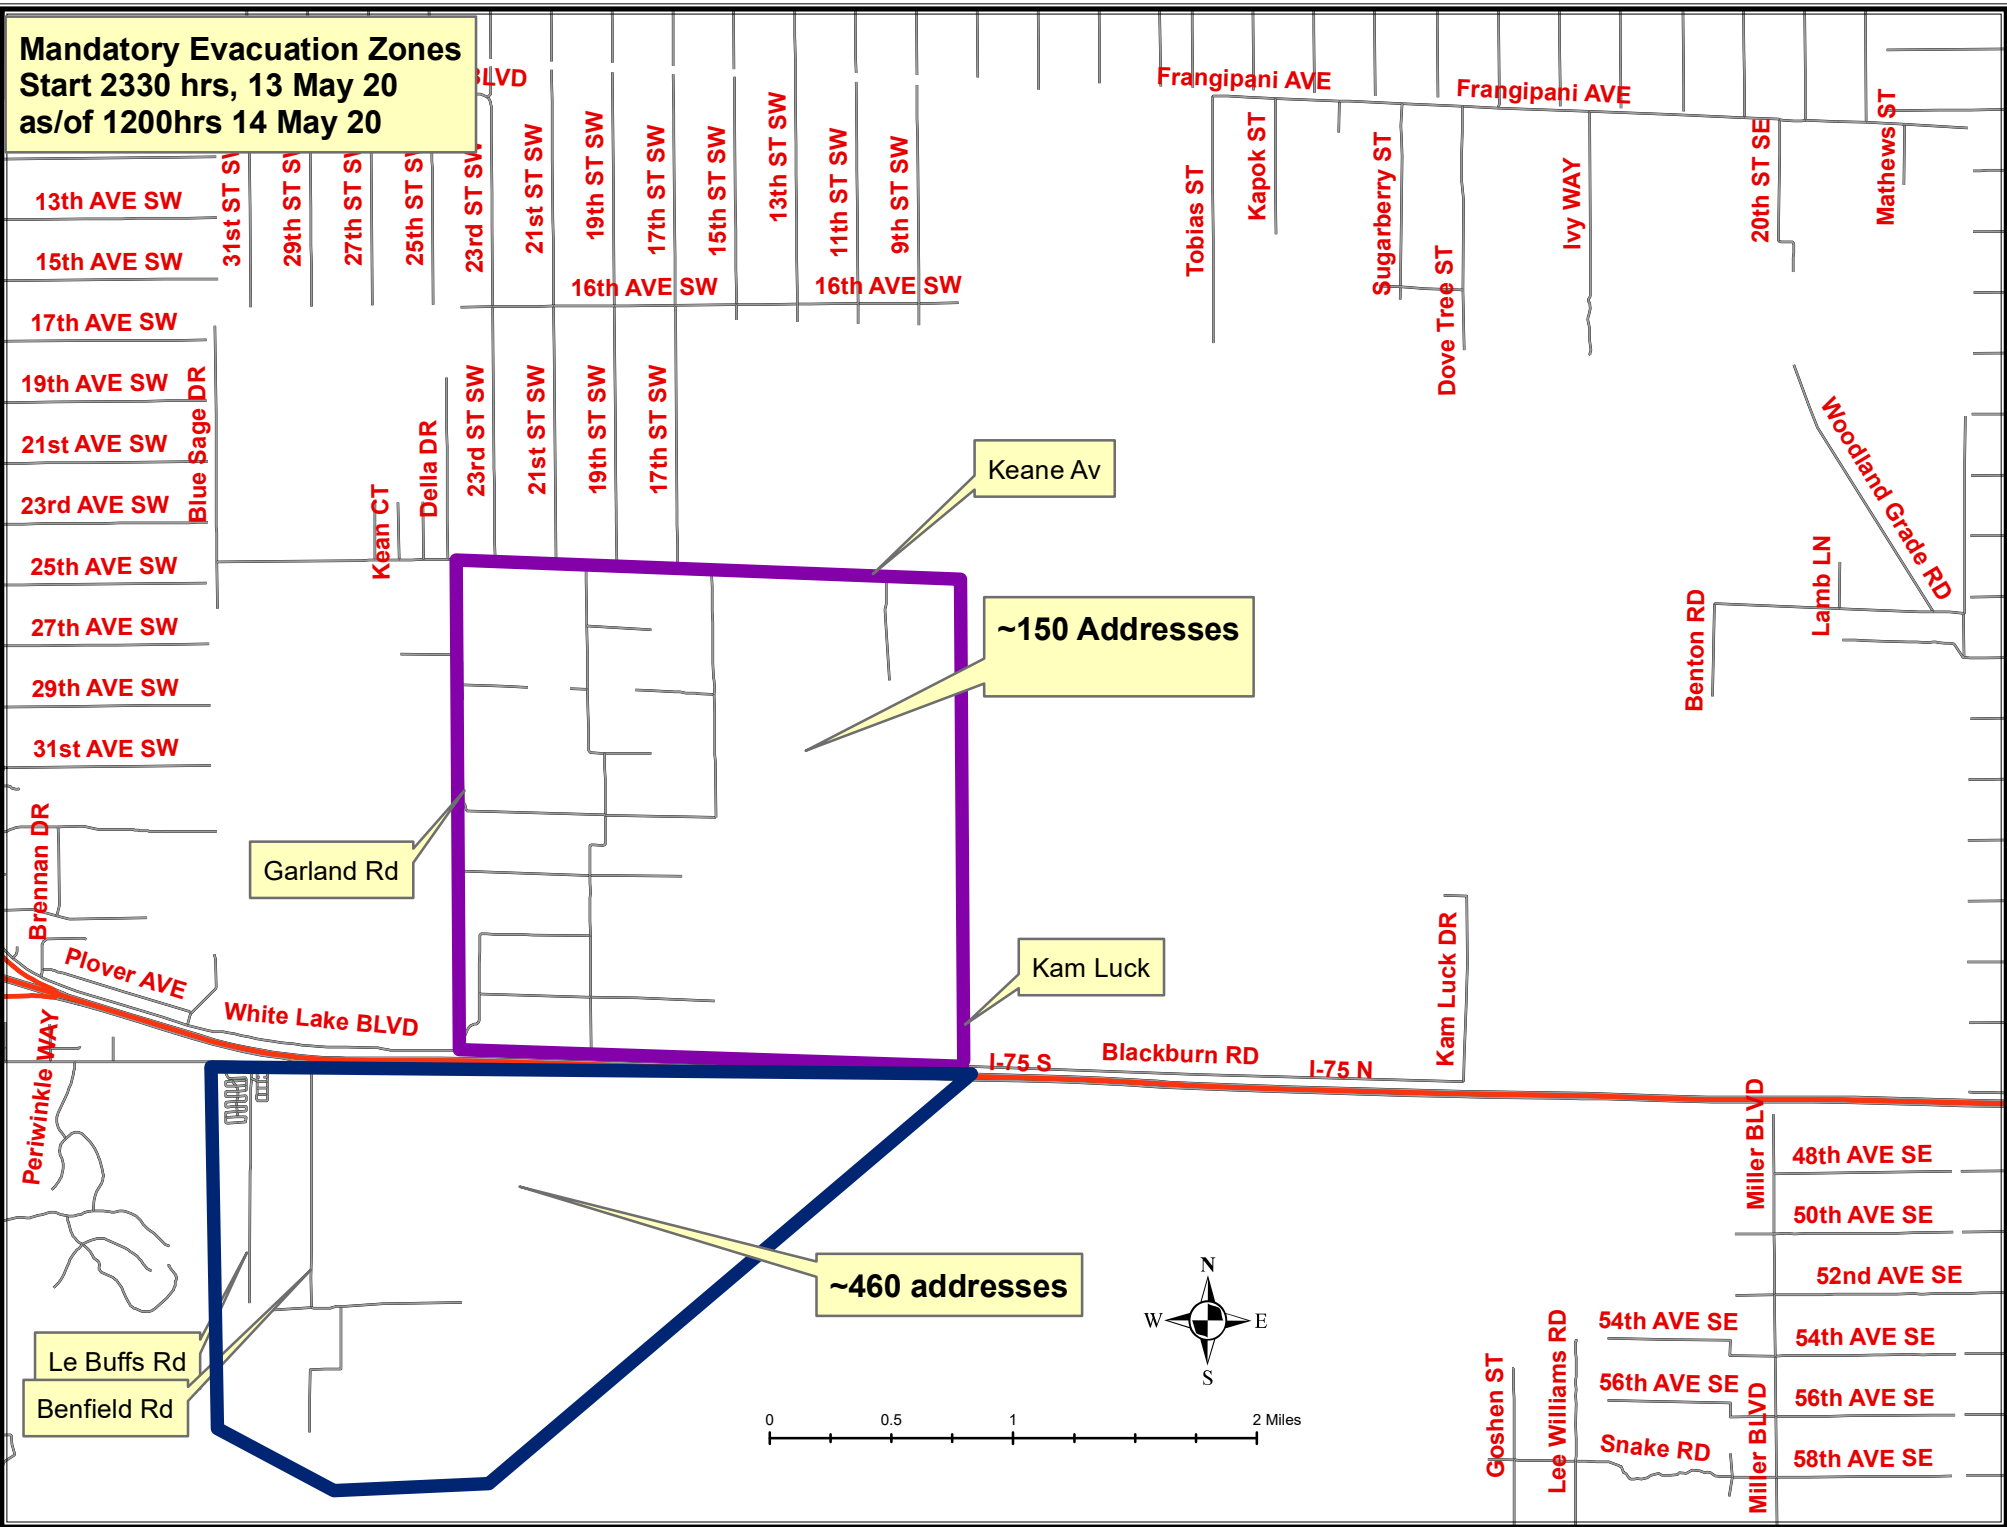

Mandatory Evacuation Zones
Start 2330 hrs, 13 May 20
as/of 1200hrs 14 May 20

Keane Av

~150 Addresses

Garland Rd

Kam Luck

~460 addresses