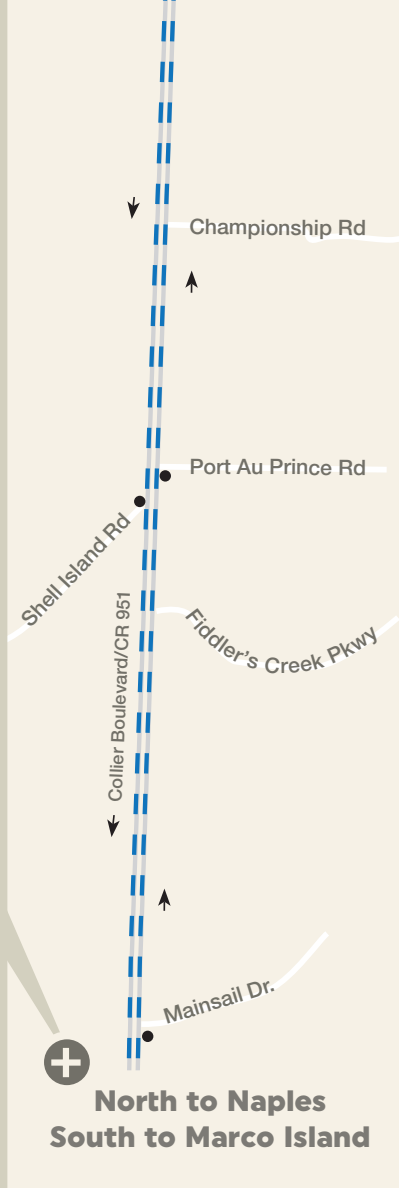

Sunday times are highlighted above. / Horario de domingos esta destacados arriba.

Enlarged View

Route 121: Immokalee - Marco Island

121

MORNING RUN							
1	2	3	4	5	6	7	
SR 29	N 19th St	E Eustis Ave	951	951	Marriot	951	
Farm Worker Way	Lake Trafford Rd	S 1st St	Manatee Rd	E Elkham Circle		Swallow Ave	
5:30 AM	5:44 AM	5:54 AM	7:04 AM	7:14 AM	7:22 AM	7:32 AM	
AFTERNOON RUN							
8	9	10	11	12	13	14	15
951	Marriot	951	951	Walmart	SR 29	E Eustis Ave	N 19th St
Swallow Ave		Bald Eagle Dr	Manatee Rd		Farm Worker Way	S 1st St	Lake Trafford Rd
4:55 PM	5:07 PM	5:15 PM	5:30 PM	5:38 PM	6:30 PM	6:38 PM	6:48 PM

Sunday times are highlighted above. / Horario de domingos esta destacados arriba.

North to Naples
South to Marco Island