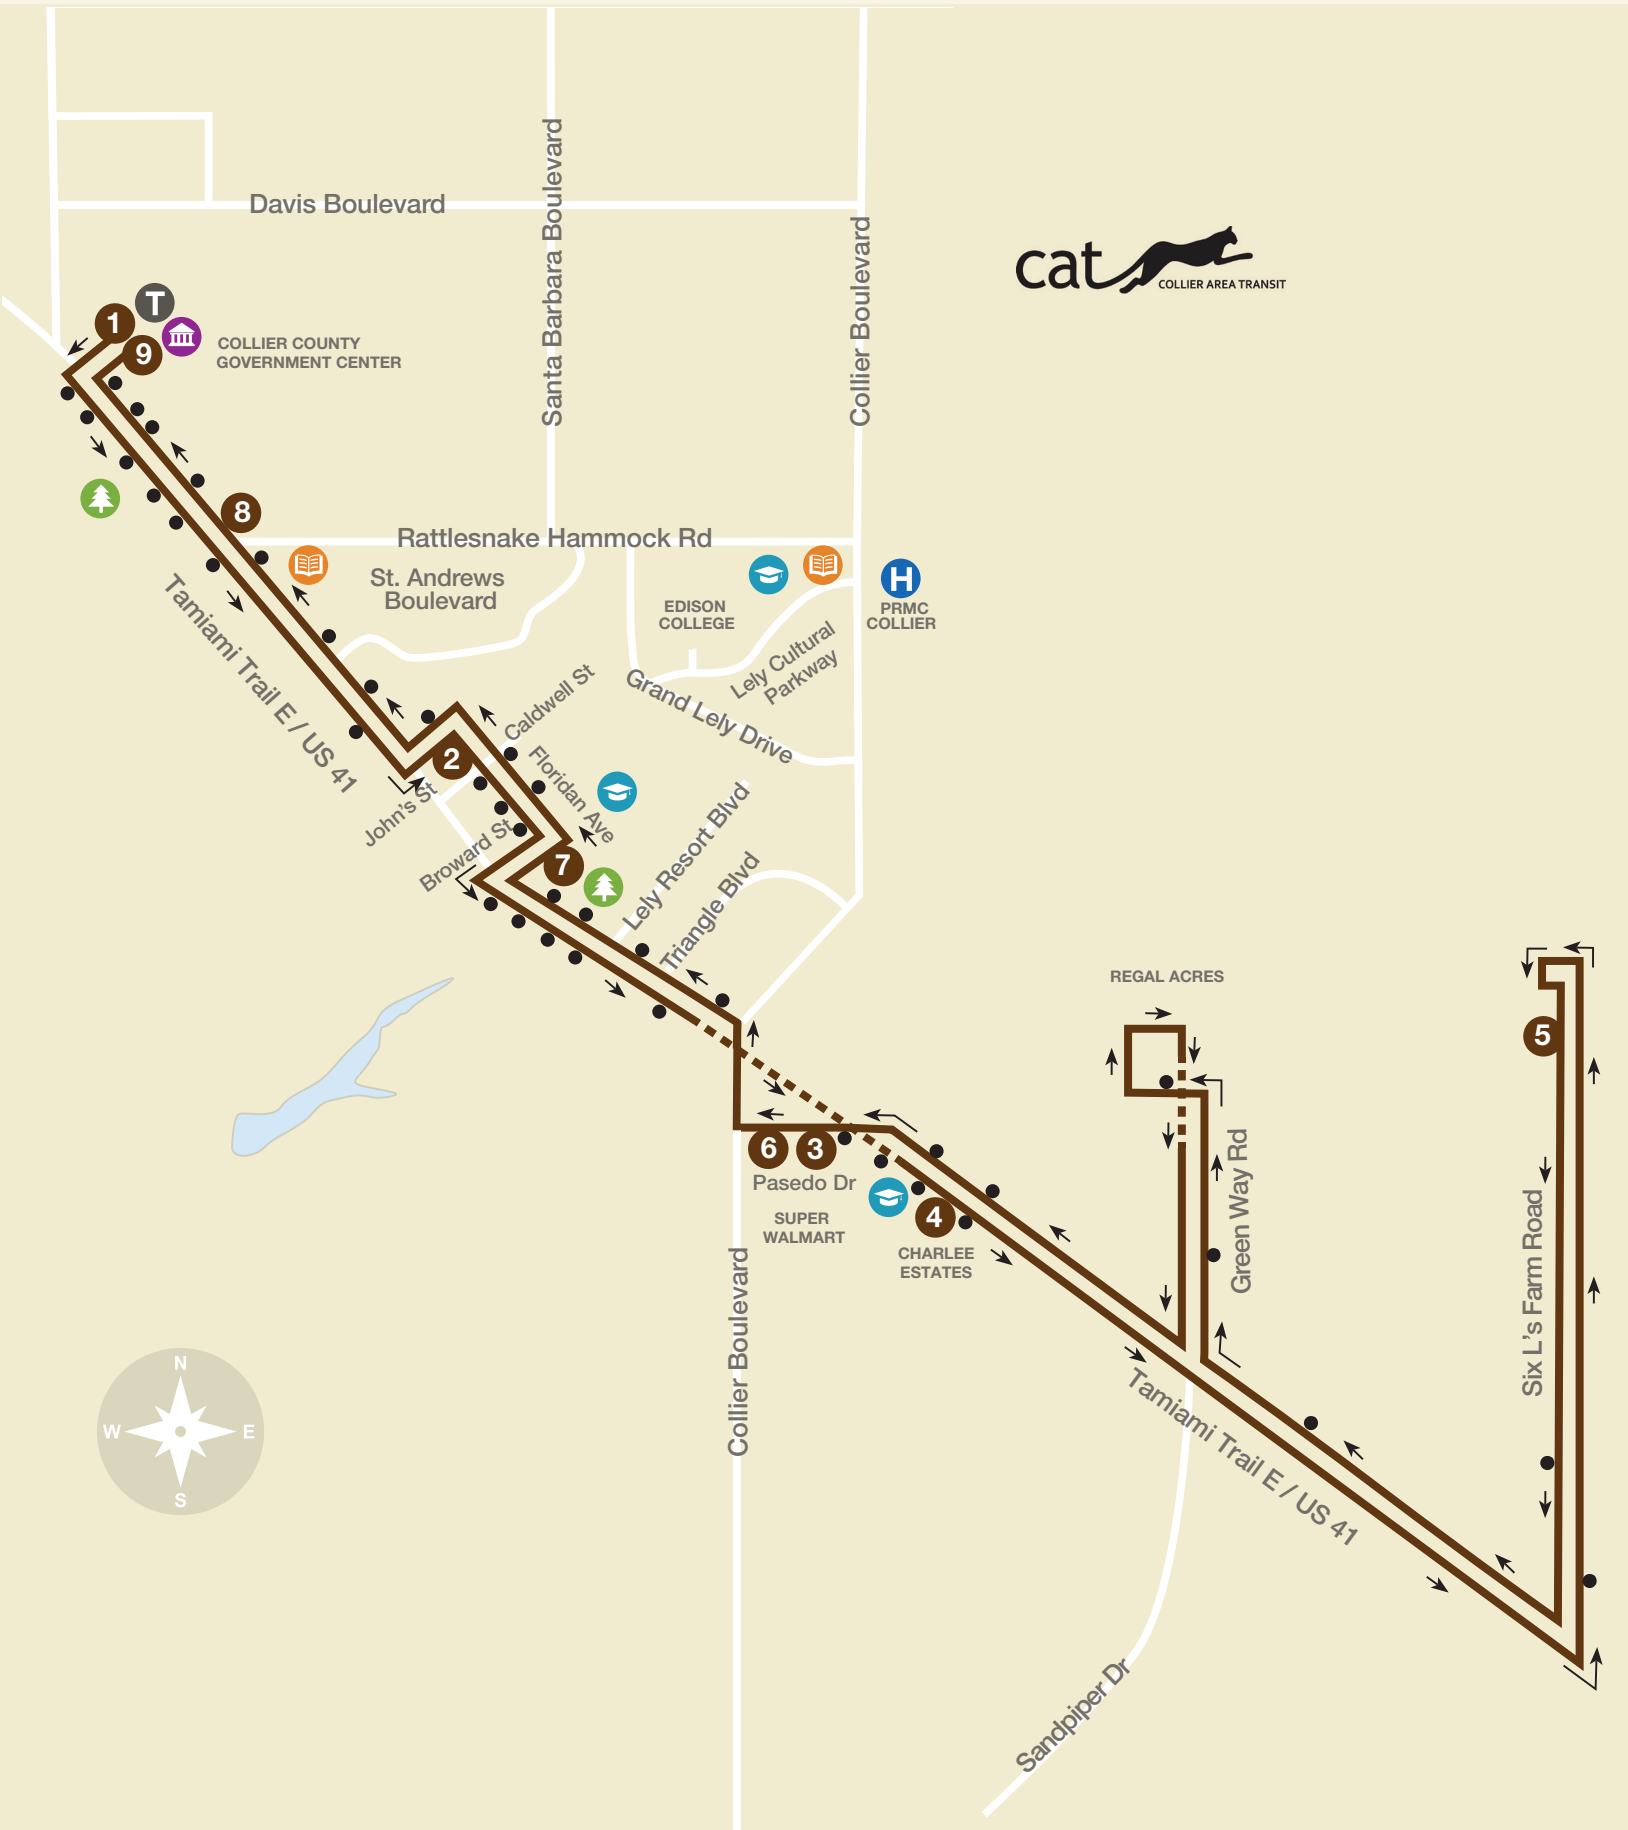

Route 24: Government Center - Charlee Estates

24

1	2	3	4	5	6	7	8	9
Government Center	Floridian Ave John St	Super Walmart	US 41 Charlee Estates	Six L's Farm Workers Village	Super Walmart	Broward St US 41	US 41 Rattle Hammock	Government Center
				6:45 AM	7:05 AM	7:13 AM	7:19 AM	7:23 AM
7:35 AM	7:44 AM	7:58 AM	8:03 AM	8:12 AM	8:32 AM	8:40 AM	8:46 AM	8:50 AM
9:00 AM	9:09 AM	9:23 AM	9:28 AM	9:37 AM	9:57 AM	10:05 AM	10:11 AM	10:15 AM
10:25 AM	10:34 AM	10:48 AM	10:53 AM	11:02 AM	11:22 AM	11:30 AM	11:36 AM	11:40 AM
11:50 AM	11:59 AM	12:13 PM	12:18 PM	12:27 PM	12:47 PM	12:55 PM	1:01 PM	1:05 PM
1:15 PM	1:24 PM	1:38 PM	1:43 PM	1:52 PM	2:12 PM	2:20 PM	2:26 PM	2:30 PM
2:40 PM	2:49 PM	3:03 PM	3:08 PM	3:17 PM	3:37 PM	3:45 PM	3:51 PM	3:55 PM
4:05 PM	4:14 PM	4:28 PM	4:33 PM	4:42 PM	5:02 PM	5:10 PM	5:16 PM	5:20 PM
5:30 PM	5:39 PM	5:53 PM	5:58 PM	6:07 PM	6:27 PM	6:35 PM	6:41 PM	6:45 PM

Sunday times are highlighted above. / Horario de domingos esta destacados arriba.