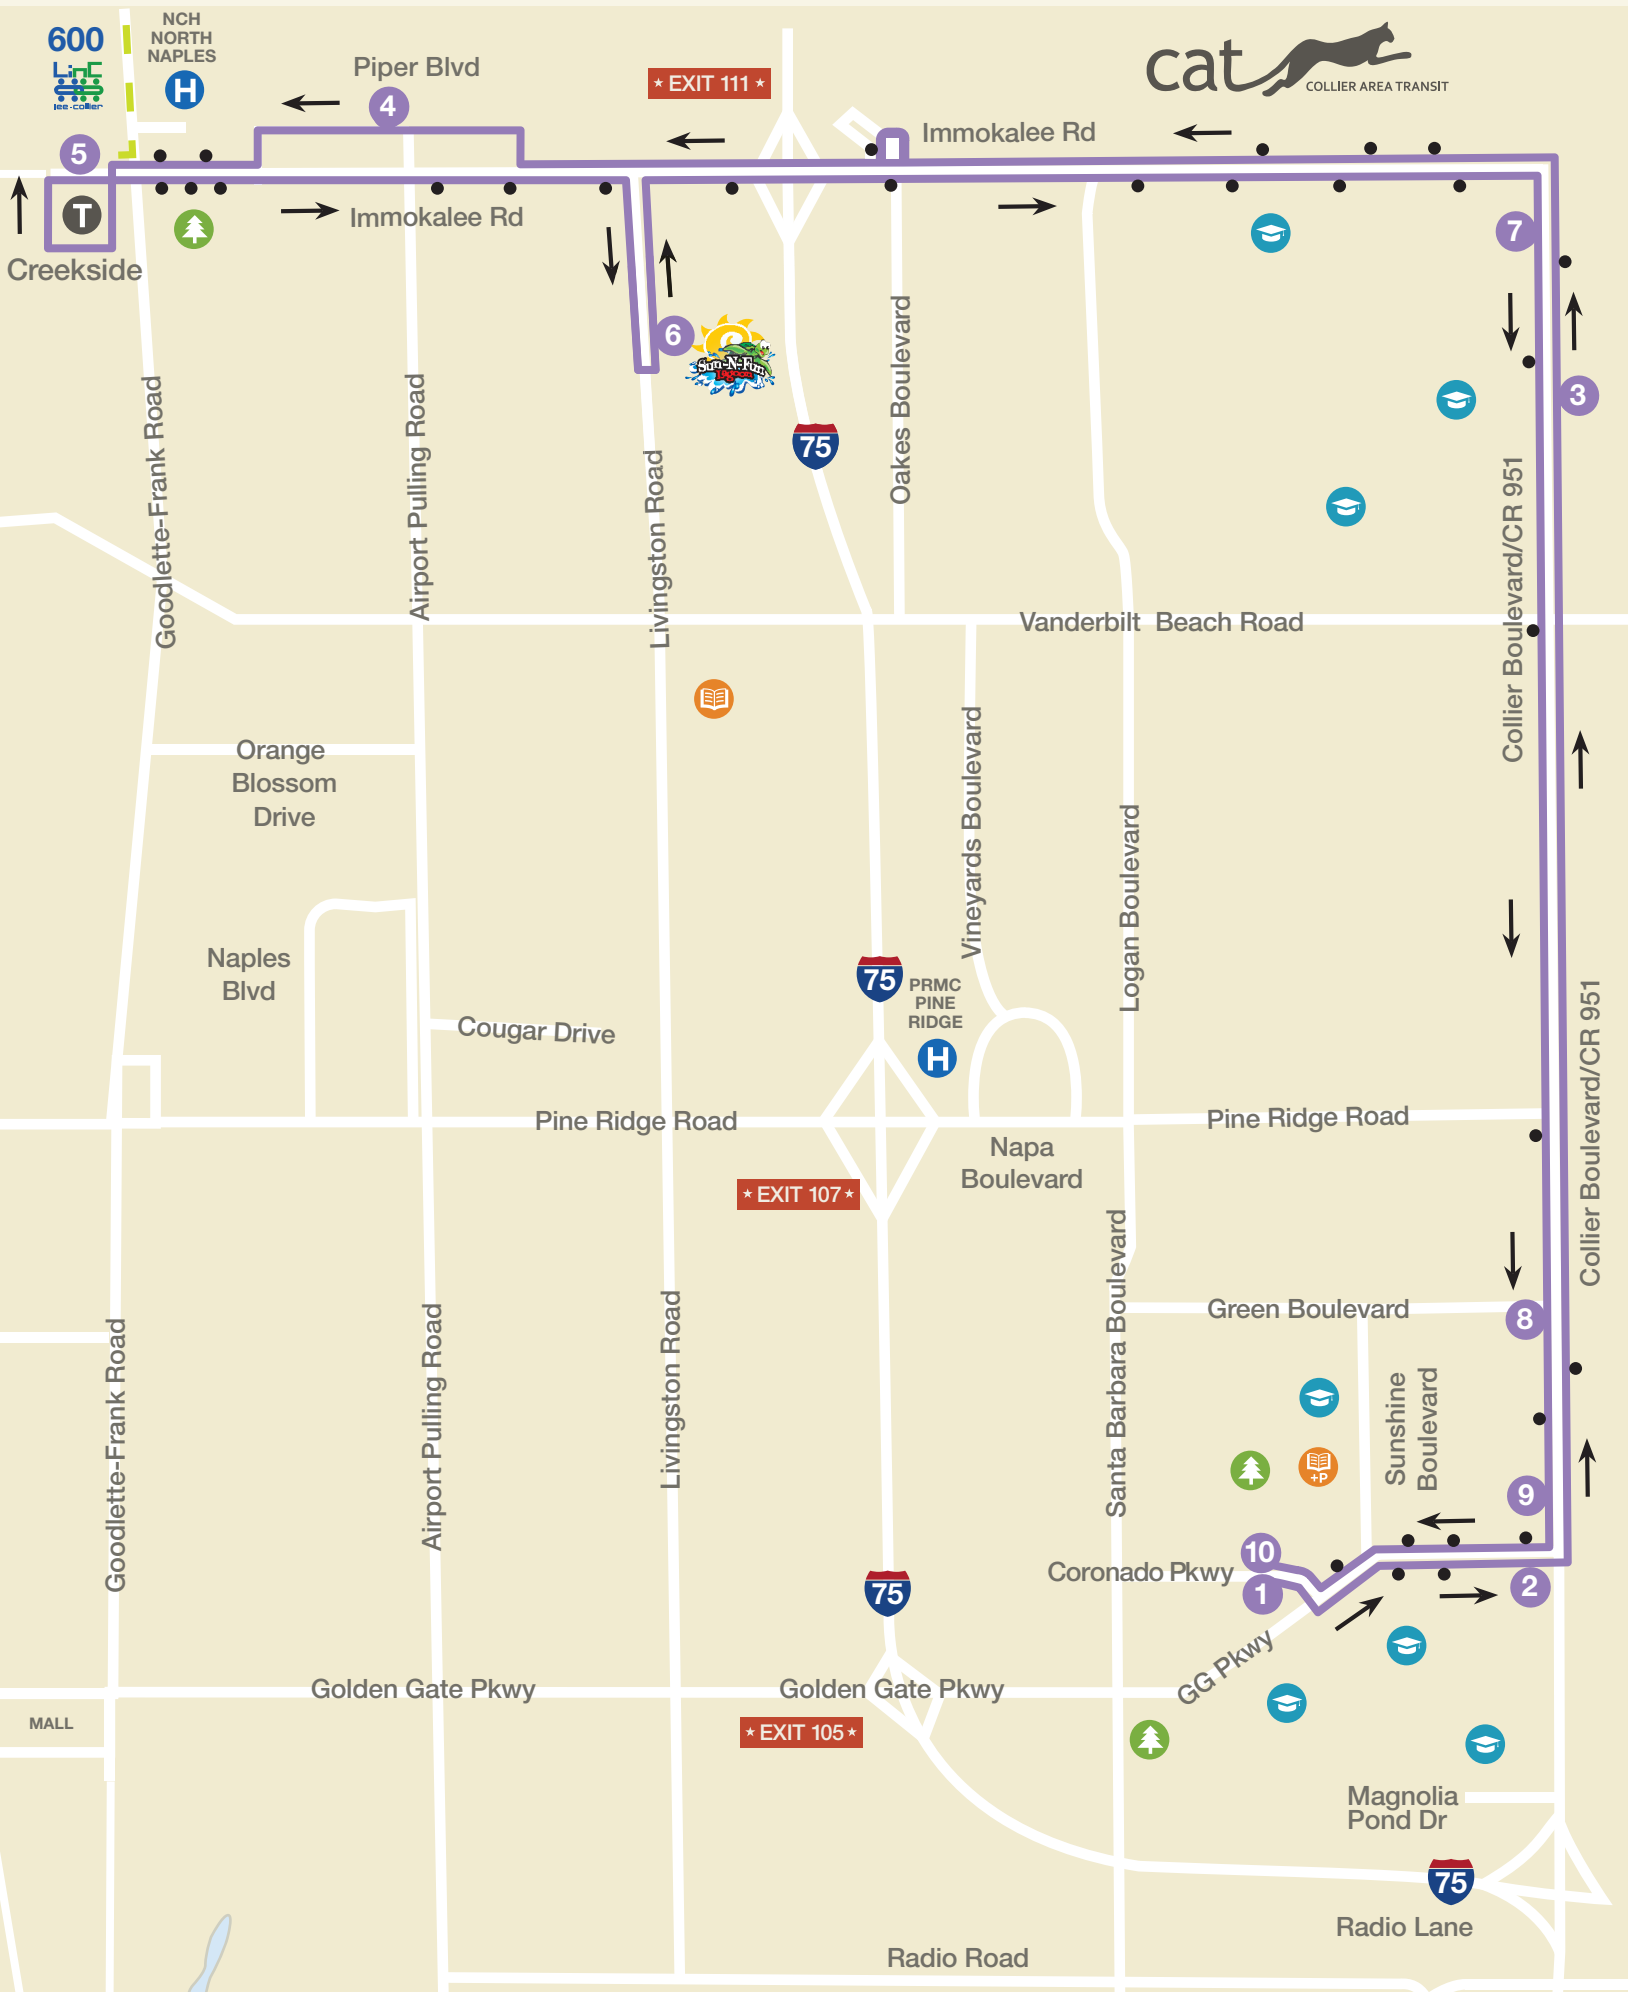

Sunday times are highlighted above. / Horario de domingos esta destacados arriba.

Route 27: 951 - Immokalee Rd

27

1	2	3	4	5	6	7	8	9	10
Golden Gate Comm Center	Golden Gate Pkwy 951	951 Tree Farm Rd	Piper Blvd Airport Rd	Creekside LinC Connection	N Collier Regional Park	951 Immokalee Rd	951 Green Blvd	951 Golden Gate Pkwy	Golden Gate Comm Center
6:00 AM	6:05 AM	6:14 AM	6:33 AM	6:42 AM	6:50 AM	7:04 AM	7:13 AM	7:17 AM	7:22 AM
7:30 AM	7:35 AM	7:44 AM	8:03 AM	8:16 AM	8:23 AM	8:35 AM	8:44 AM	8:48 AM	8:55 AM
9:00 AM	9:05 AM	9:14 AM	9:33 AM	9:45 AM	9:52 AM	10:05 AM	10:14 AM	10:17 AM	10:25 AM
10:30 AM	10:35 AM	10:44 AM	11:03 AM	11:13 AM	11:21 AM	11:34 AM	11:43 AM	11:46 AM	11:54 AM
12:00 PM	12:05 PM	12:14 PM	12:33 PM	12:44 PM	12:52 PM	1:05 PM	1:14 PM	1:18 PM	1:23 PM
1:30 PM	1:35 PM	1:44 PM	2:03 PM	2:14 PM	2:23 PM	2:36 PM	2:45 PM	2:49 PM	2:54 PM
3:00 PM	3:05 PM	3:14 PM	3:33 PM	3:46 PM	3:55 PM	4:08 PM	4:17 PM	4:21 PM	4:26 PM
4:30 PM	4:36 PM	4:46 PM	5:11 PM	5:29 PM	5:41 PM	6:04 PM	6:13 PM	6:17 PM	6:22 PM
6:30 PM	6:35 PM	6:44 PM	7:03 PM	7:10 PM	7:19 PM	7:33 PM	7:42 PM	7:45 PM	7:50 PM

Sunday times are highlighted above. / Horario de domingos esta destacados arriba.

Route 28: Golden Gate Estates - Ave Maria - Immokalee

28

1	2	3	4	5	6	7	8	9	10
Government Center	CAT OPS	Wilson Blvd Golden Gate Blvd	Ave Maria	Health Department	Ave Maria	Wilson Blvd Golden Gate Blvd	951 Green Blvd	CAT OPS	Government Center
	3:35 AM	3:55 AM	4:23 AM	4:40 AM	4:55 AM	5:22 AM	5:35 AM		5:55 AM
11:00 AM	11:18 AM	11:41 AM	12:13 PM	12:33 PM	12:51 PM	1:23 PM	1:40 PM		2:00 PM
5:05 PM	5:23 PM	5:47 PM	6:19 PM	6:39 PM	6:57 PM	7:24 PM	7:41 PM	7:51 PM	