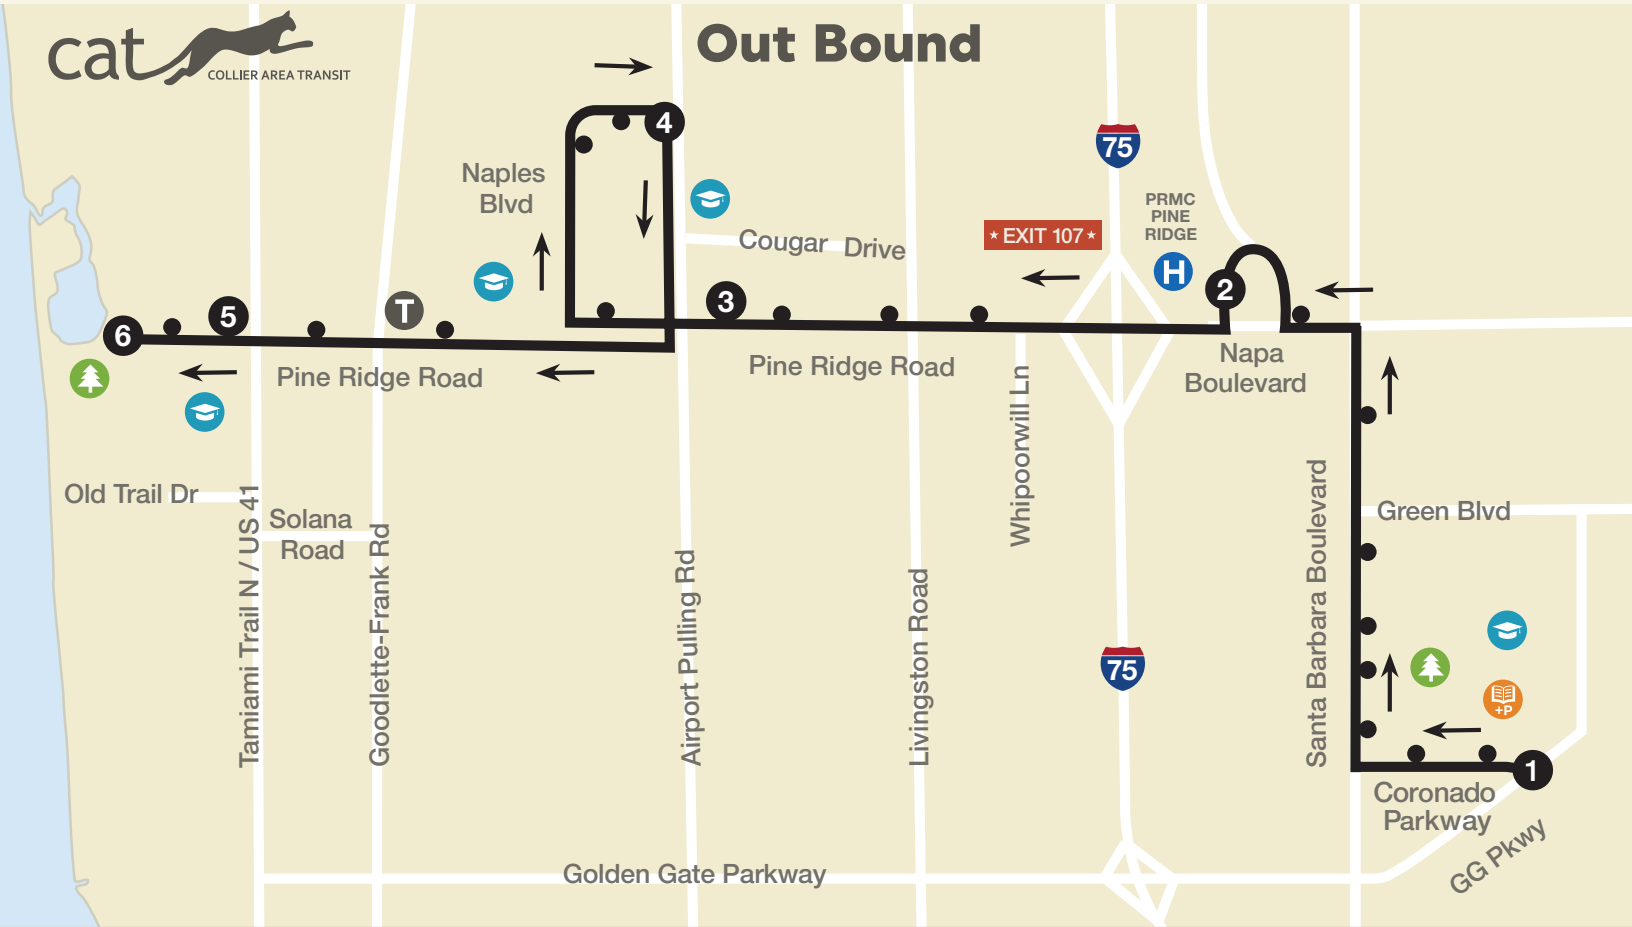

Route 26: Pine Ridge Rd - Clam Pass

26

OUTBOUND						INBOUND			
1	2	3	4	5	6	7	8	9	10
Golden Gate Comm Center	Physicians Reg Pine Ridge Rd	Pine Ridge Rd Airport Rd	Naples Blvd Airport Rd	Seagate Dr West Blvd	Clam Pass	Goodlette Frank Pine Ridge Rd	Naples Blvd Hollywood Dr	Pine Ridge Rd Whippoorwill Ln	Golden Gate Comm Center
9:05 AM	9:17 AM	9:25 AM	9:30 AM	9:39 AM	9:43 AM	9:51 AM	10:01 AM	10:10 AM	10:25 AM
10:30 AM	10:42 AM	10:50 AM	10:55 AM	11:04 AM	11:08 AM	11:16 AM	11:26 AM	11:35 AM	11:50 AM
3:00 PM	3:12 PM	3:20 PM	3:25 PM	3:34 PM	3:38 PM	3:49 PM	3:59 PM	4:08 PM	4:23 PM

Sunday times are highlighted above. / Horario de domingos esta destacados arriba.