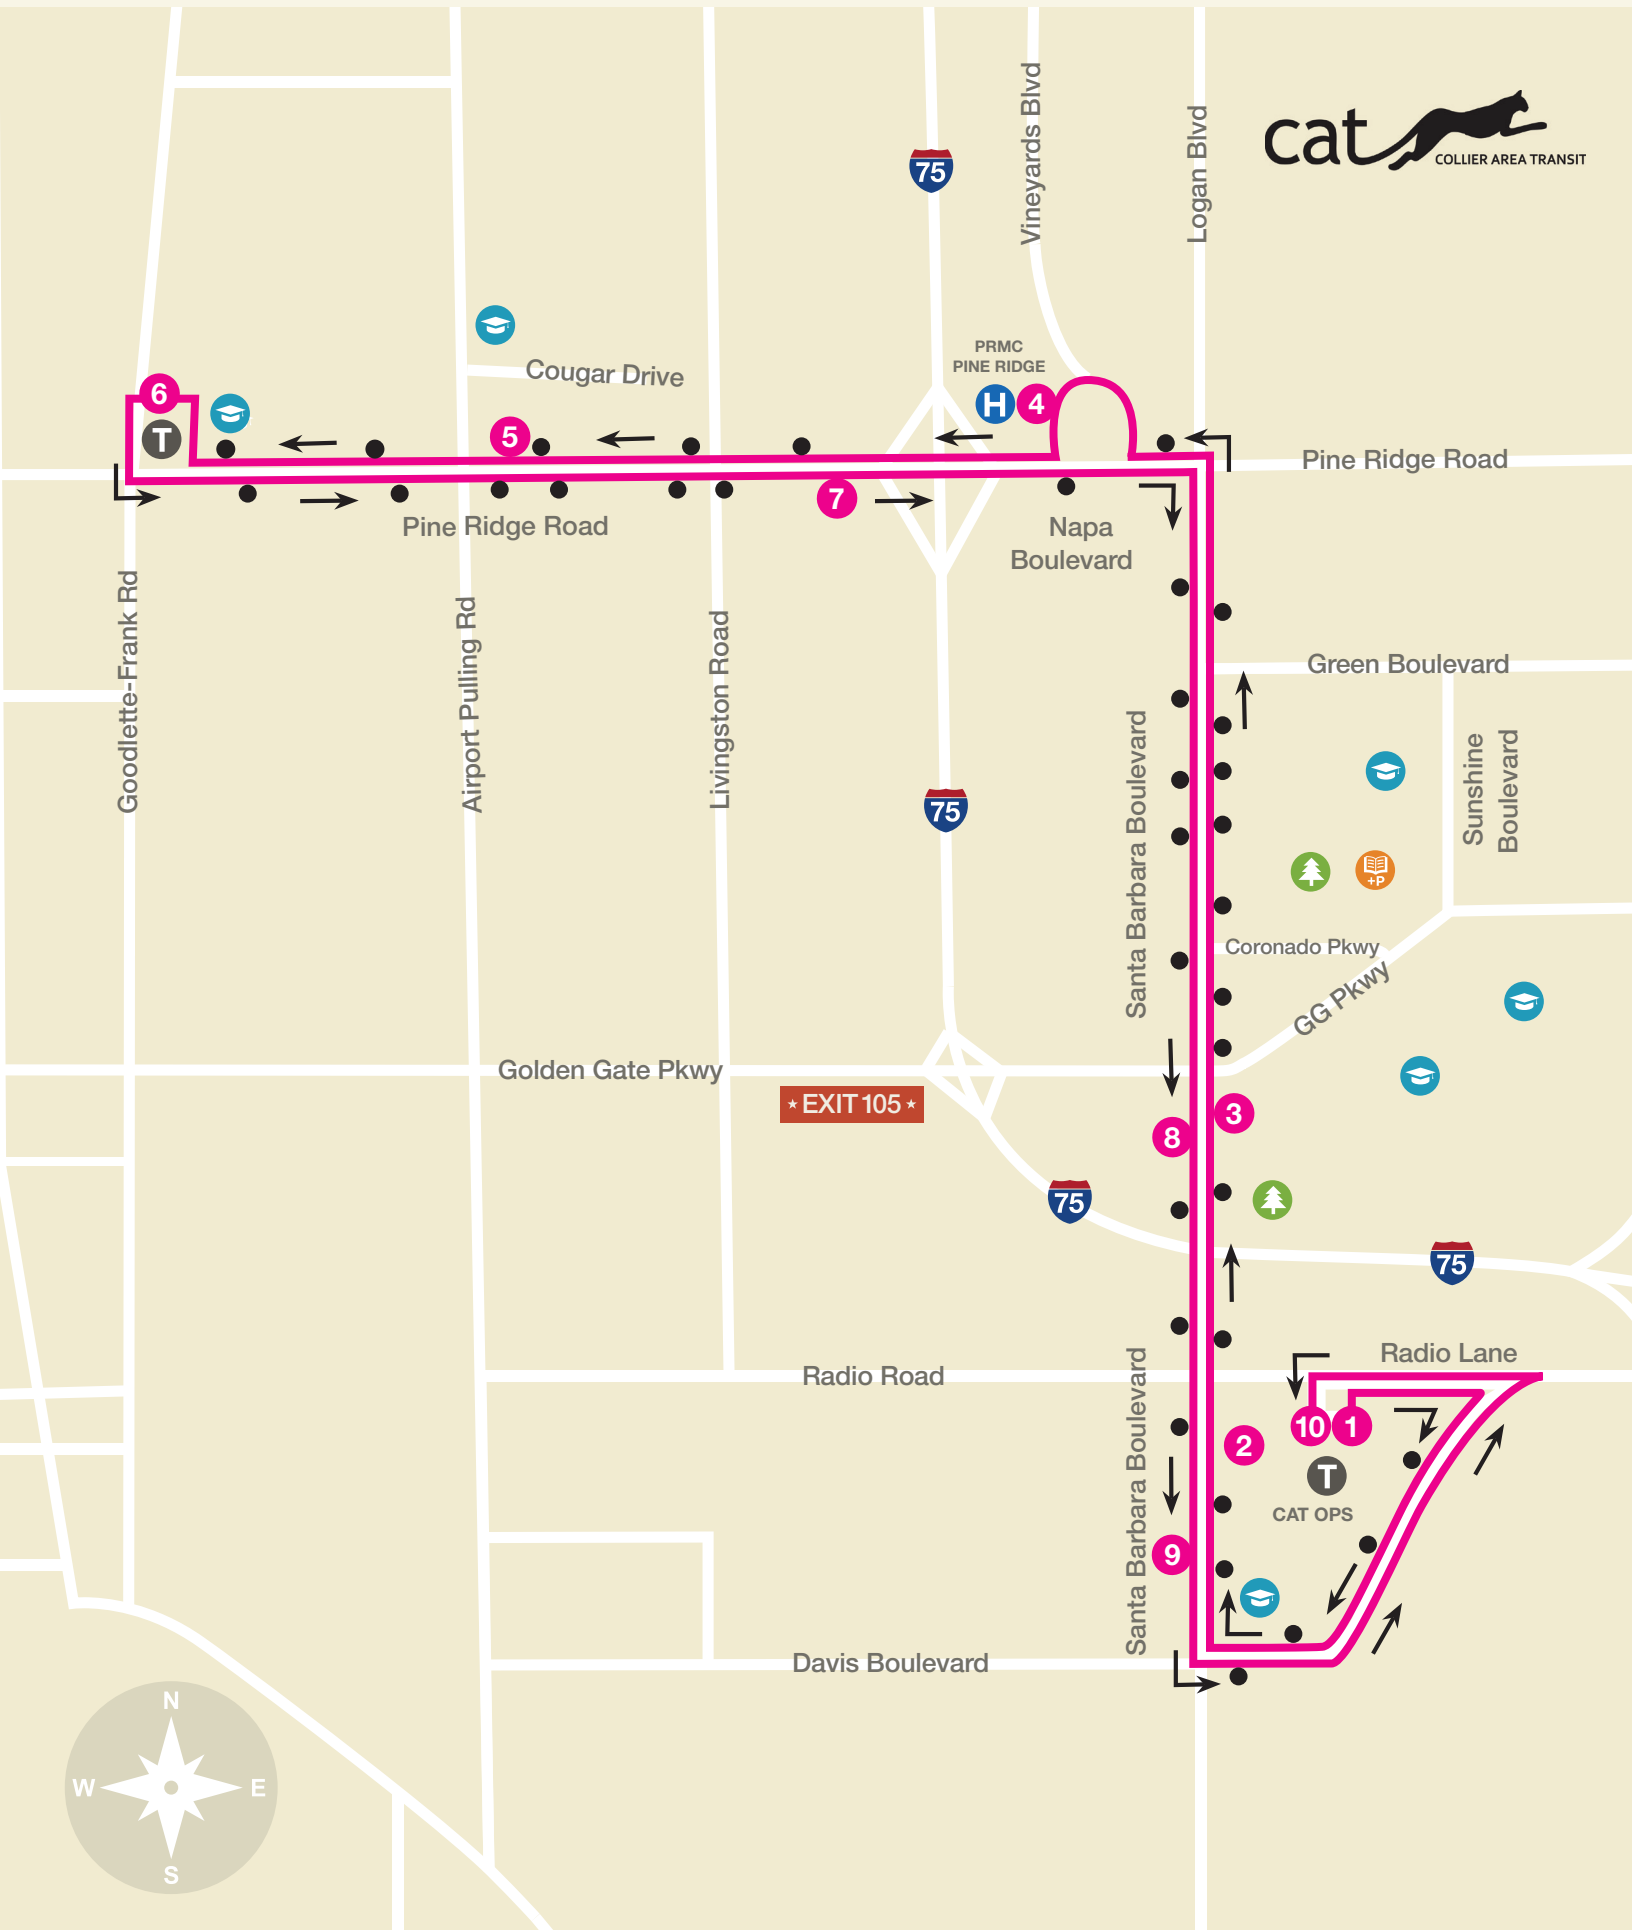

Sunday times are highlighted above. / Horario de domingos esta destacados arriba.

Route 20: Pine Ridge Road

20

1	2	3	4	5	6	7	8	9	10
CAT OPS	Sanata Barbara Radio Rd	Sanata Barbara Golden Gate Pkwy	Physical Reg Pine Ridge	Pine Ridge Airport Rd	Goodlette-Frank Pine Ridge	Pine Ridge Whipoorwill Ln	Sanata Barbara Golden Gate Pkwy	Sanata Barbara Calusa Elem	CAT OPS
6:00 AM	6:08 AM	6:12 AM	6:24 AM	6:32 AM	6:44 AM	6:57 AM	7:11 AM	7:16 AM	7:22 AM
7:30 AM	7:38 AM	7:42 AM	7:54 AM	8:02 AM	8:14 AM	8:27 AM	8:41 AM	8:46 AM	8:52 AM
4:30 PM	4:37 PM	4:51 PM	5:03 PM	5:11 PM	5:22 PM	5:38 PM	5:49 PM	5:54 PM	6:00 PM

Sunday times are highlighted above. / Horario de domingos esta destacados arriba.

Route 21: Marco Circular

1	2	3	4	5	6	7	8	9	10
Super Walmart	951 Manatee Rd	951 Elkcam Circle	Marriot	951 Swallow Ave	Mackle Park Marco Library	Shops of Marco	951 Bald Eagle Dr	951 Manatee Rd	Super Walmart
				7:40 AM			7:54 AM	8:04 AM	8:10 AM
8:17 AM	8:22 AM	8:32 AM	8:42 AM	8:49 AM	8:58 AM	9:04 AM	9:12 AM	9:24 AM	9:30 AM
9:37 AM	9:42 AM	9:53 AM	10:02 AM	10:09 AM	10:18 AM	10:24 AM	10:32 AM	10:44 AM	10:50 AM
2:52 PM	2:57 PM	3:07 PM	3:17 PM	3:24 PM	3:33 PM	3:39 PM	3:47 PM	3:59 PM	4:05 PM
Super Walmart	951 Manatee Rd	951 Elkcam Circle	Mackle Park Marco Library	Winterberry Dr 951	951 Swallow Ave				
4:12 PM	4:17 PM	4:28 PM	4:35 PM	4:40 PM	4:50 PM				