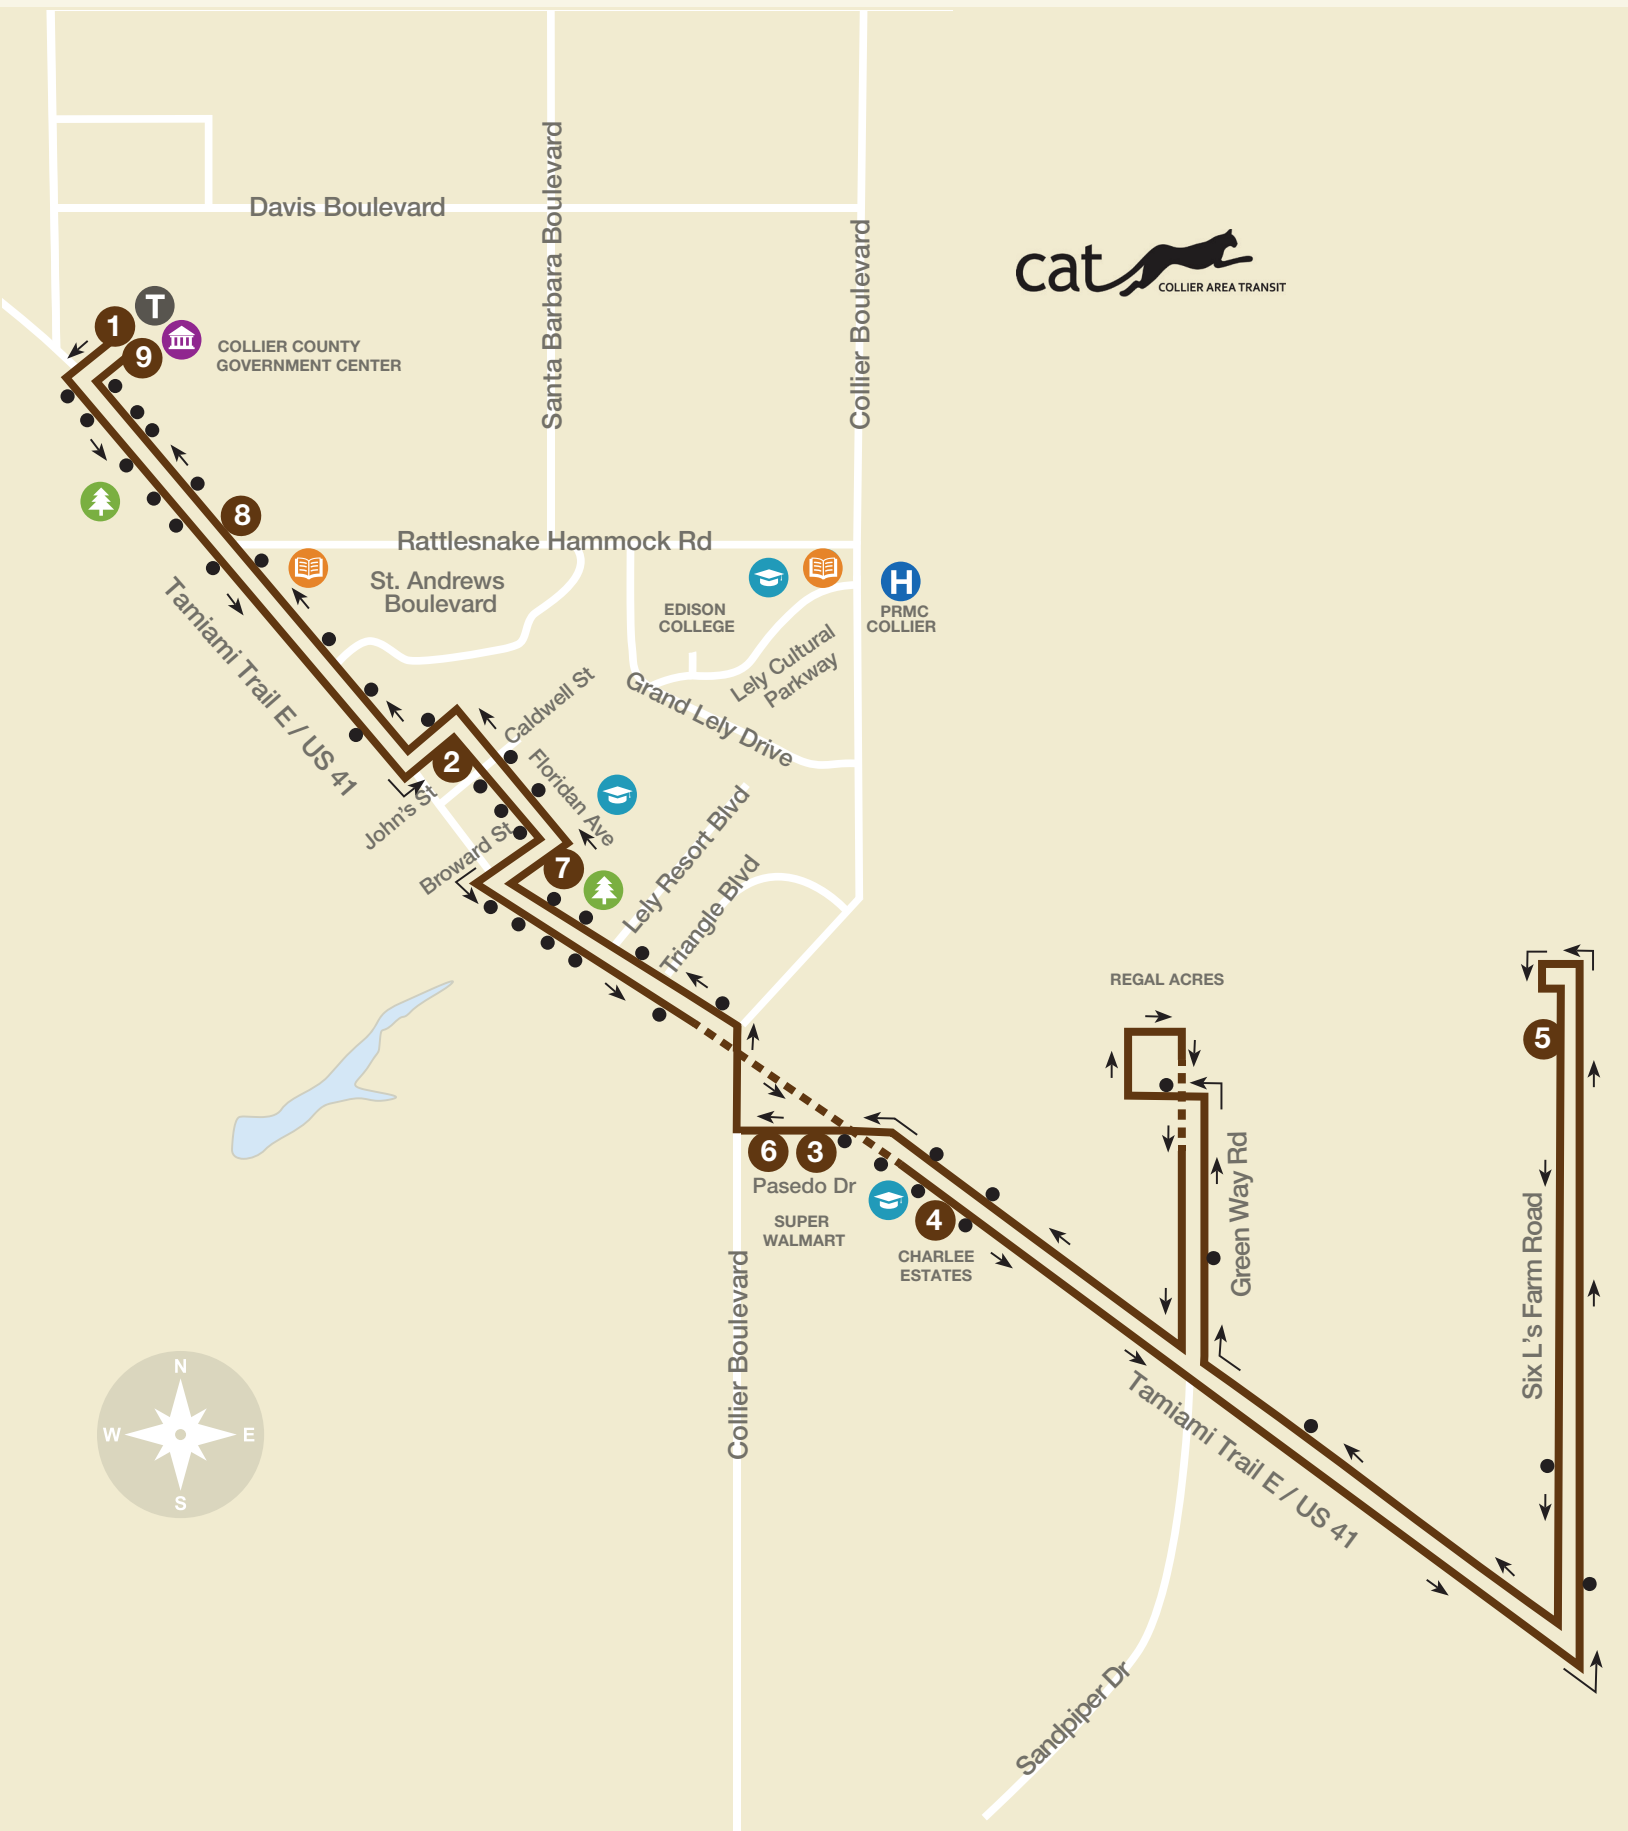

Sunday times are highlighted above. / Horario de domingos esta destacados arriba.

Route 24: Government Center - Charlee Estates

24

1	2	3	4	5	6	7	8	9
Government Center	Floridian Ave John St	Super Walmart	US 41 Charlee Estates	Six L's Farm Workers Village	Super Walmart	Broward St US 41	US 41 Rattle Hammock	Government Center
				6:45 AM	7:00 AM	7:08 AM	7:14 AM	7:18 AM
7:30 AM	7:39 AM	7:53 AM	7:58 AM	8:07 AM	8:15 AM	8:23 AM	8:29 AM	8:33 AM
8:45 AM	8:54 AM	9:08 AM	9:13 AM	9:22 AM	9:30 AM	9:38 AM	9:44 AM	9:48 AM
10:00 AM	10:09 AM	10:23 AM	10:28 AM	10:37 AM	10:45 AM	10:53 AM	10:59 AM	11:03 AM
11:15 AM	11:24 AM	11:38 AM	11:43 AM	11:52 AM	12:09 PM	12:17 PM	12:23 PM	12:27 PM
12:40 PM	12:49 PM	1:03 PM	1:08 PM	1:17 PM	1:34 PM	1:42 PM	1:48 PM	1:52 PM
2:05 PM	2:14 PM	2:28 PM	2:33 PM	2:42 PM	2:59 PM	3:07 PM	3:13 PM	3:17 PM
3:30 PM	3:39 PM	3:53 PM	3:58 PM	4:07 PM	4:24 PM	4:32 PM	4:38 PM	4:42 PM
4:50 PM	4:59 PM	5:13 PM	5:18 PM	5:27 PM	5:44 PM	5:52 PM	5:58 PM	6:02 PM
6:10 PM	6:19 PM	6:33 PM	6:38 PM	6:47 PM				

Sunday times are highlighted above. / Horario de domingos esta destacados arriba.

Route 25: Golden Gate Pkwy - Goodlette Frank Rd

25

1	2	3	4	5	6	7	8	9	10
CAT OPS	Golden Gate Pkwy 951	Golden Gate Pkwy 60th St SW	Coastland Mall	Goodlette Frank Pine Ridge Rd	Goodlette Frank Golden Gate Pkwy	Golden Gate Pkwy Santa Barbara Blvd	Golden Gate Pkwy 951	Super Walmart	CAT OPS
6:00 AM	6:08 AM	6:17 AM	6:32 AM	6:44 AM	6:50 AM	7:02 AM	7:10 AM	7:18 AM	7:24 AM
7:30 AM	7:38 AM	7:47 AM	8:05 AM	8:17 AM	8:23 AM	8:38 AM	8:46 AM	8:54 AM	9:00 AM
9:05 AM	9:13 AM	9:22 AM	9:37 AM	9:49 AM	9:55 AM	10:07 AM	10:15 AM	10:23 AM	10:29 AM
10:35 AM	10:43 AM	10:52 AM	11:07 AM	11:19 AM	11:26 AM	11:38 AM	11:45 AM	11:53 AM	11:59 AM
12:05 PM	12:13 PM	12:22 PM	12:37 PM	12:49 PM	12:55 PM	1:07 PM	1:15 PM	1:23 PM	1:29 PM
3:05 PM	3:13 PM	3:22 PM	3:37 PM	3:49 PM	3:56 PM	4:08 PM	4:15 PM	4:23 PM	4:29 PM
4:35 PM	4:43 PM	4:52 PM	5:08 PM	5:20 PM	5:27 PM	5:39 PM	5:46 PM	5:54 PM	6:00 PM