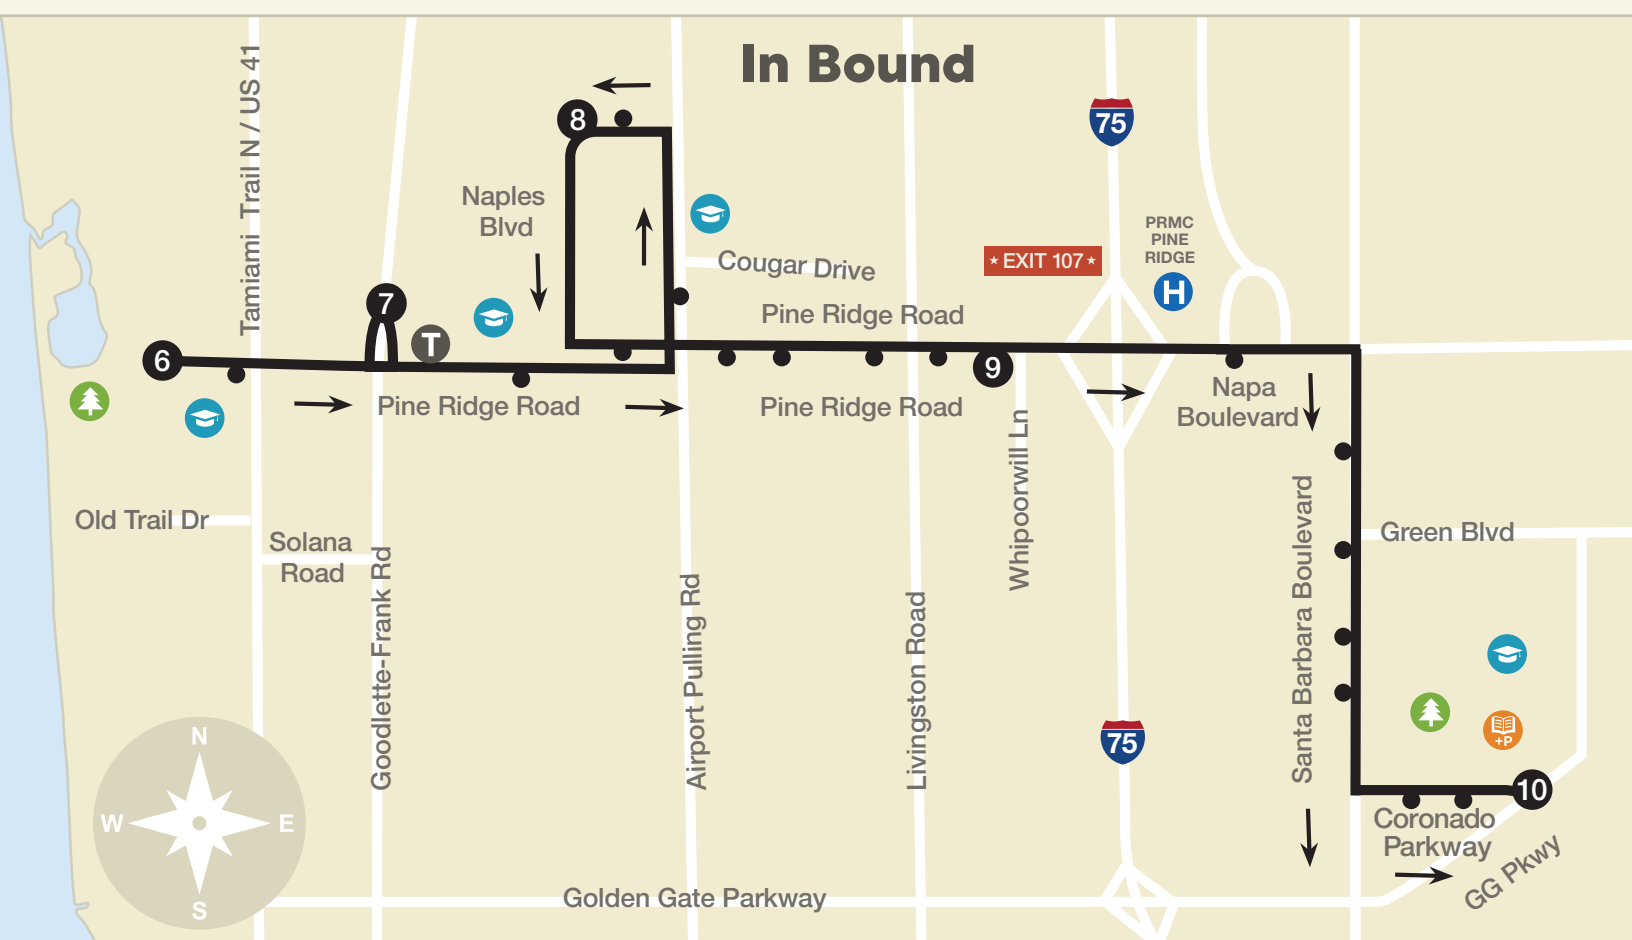

Route 26: Pine Ridge Rd - Clam Pass

26

OUTBOUND						INBOUND			
1	2	3	4	5	6	7	8	9	10
Golden Gate Comm Center	Physicians Reg Pine Ridge Rd	Pine Ridge Rd Airport Rd	Naples Blvd Airport Rd	Seagate Dr West Blvd	Clam Pass	Goodlette Frank Pine Ridge Rd	Naples Blvd Hollywood Dr	Pine Ridge Rd Whippoorwill Ln	Golden Gate Comm Center
9:05 AM	9:17 AM	9:25 AM	9:30 AM	9:39 AM	9:43 AM	9:51 AM	10:01 AM	10:10 AM	10:25 AM
10:30 AM	10:42 AM	10:50 AM	10:55 AM	11:04 AM	11:08 AM	11:16 AM	11:26 AM	11:35 AM	11:50 AM
3:00 PM	3:12 PM	3:20 PM	3:25 PM	3:34 PM	3:38 PM	3:49 PM	3:59 PM	4:08 PM	4:23 PM

Sunday times are highlighted above. / Horario de domingos esta destacados arriba.