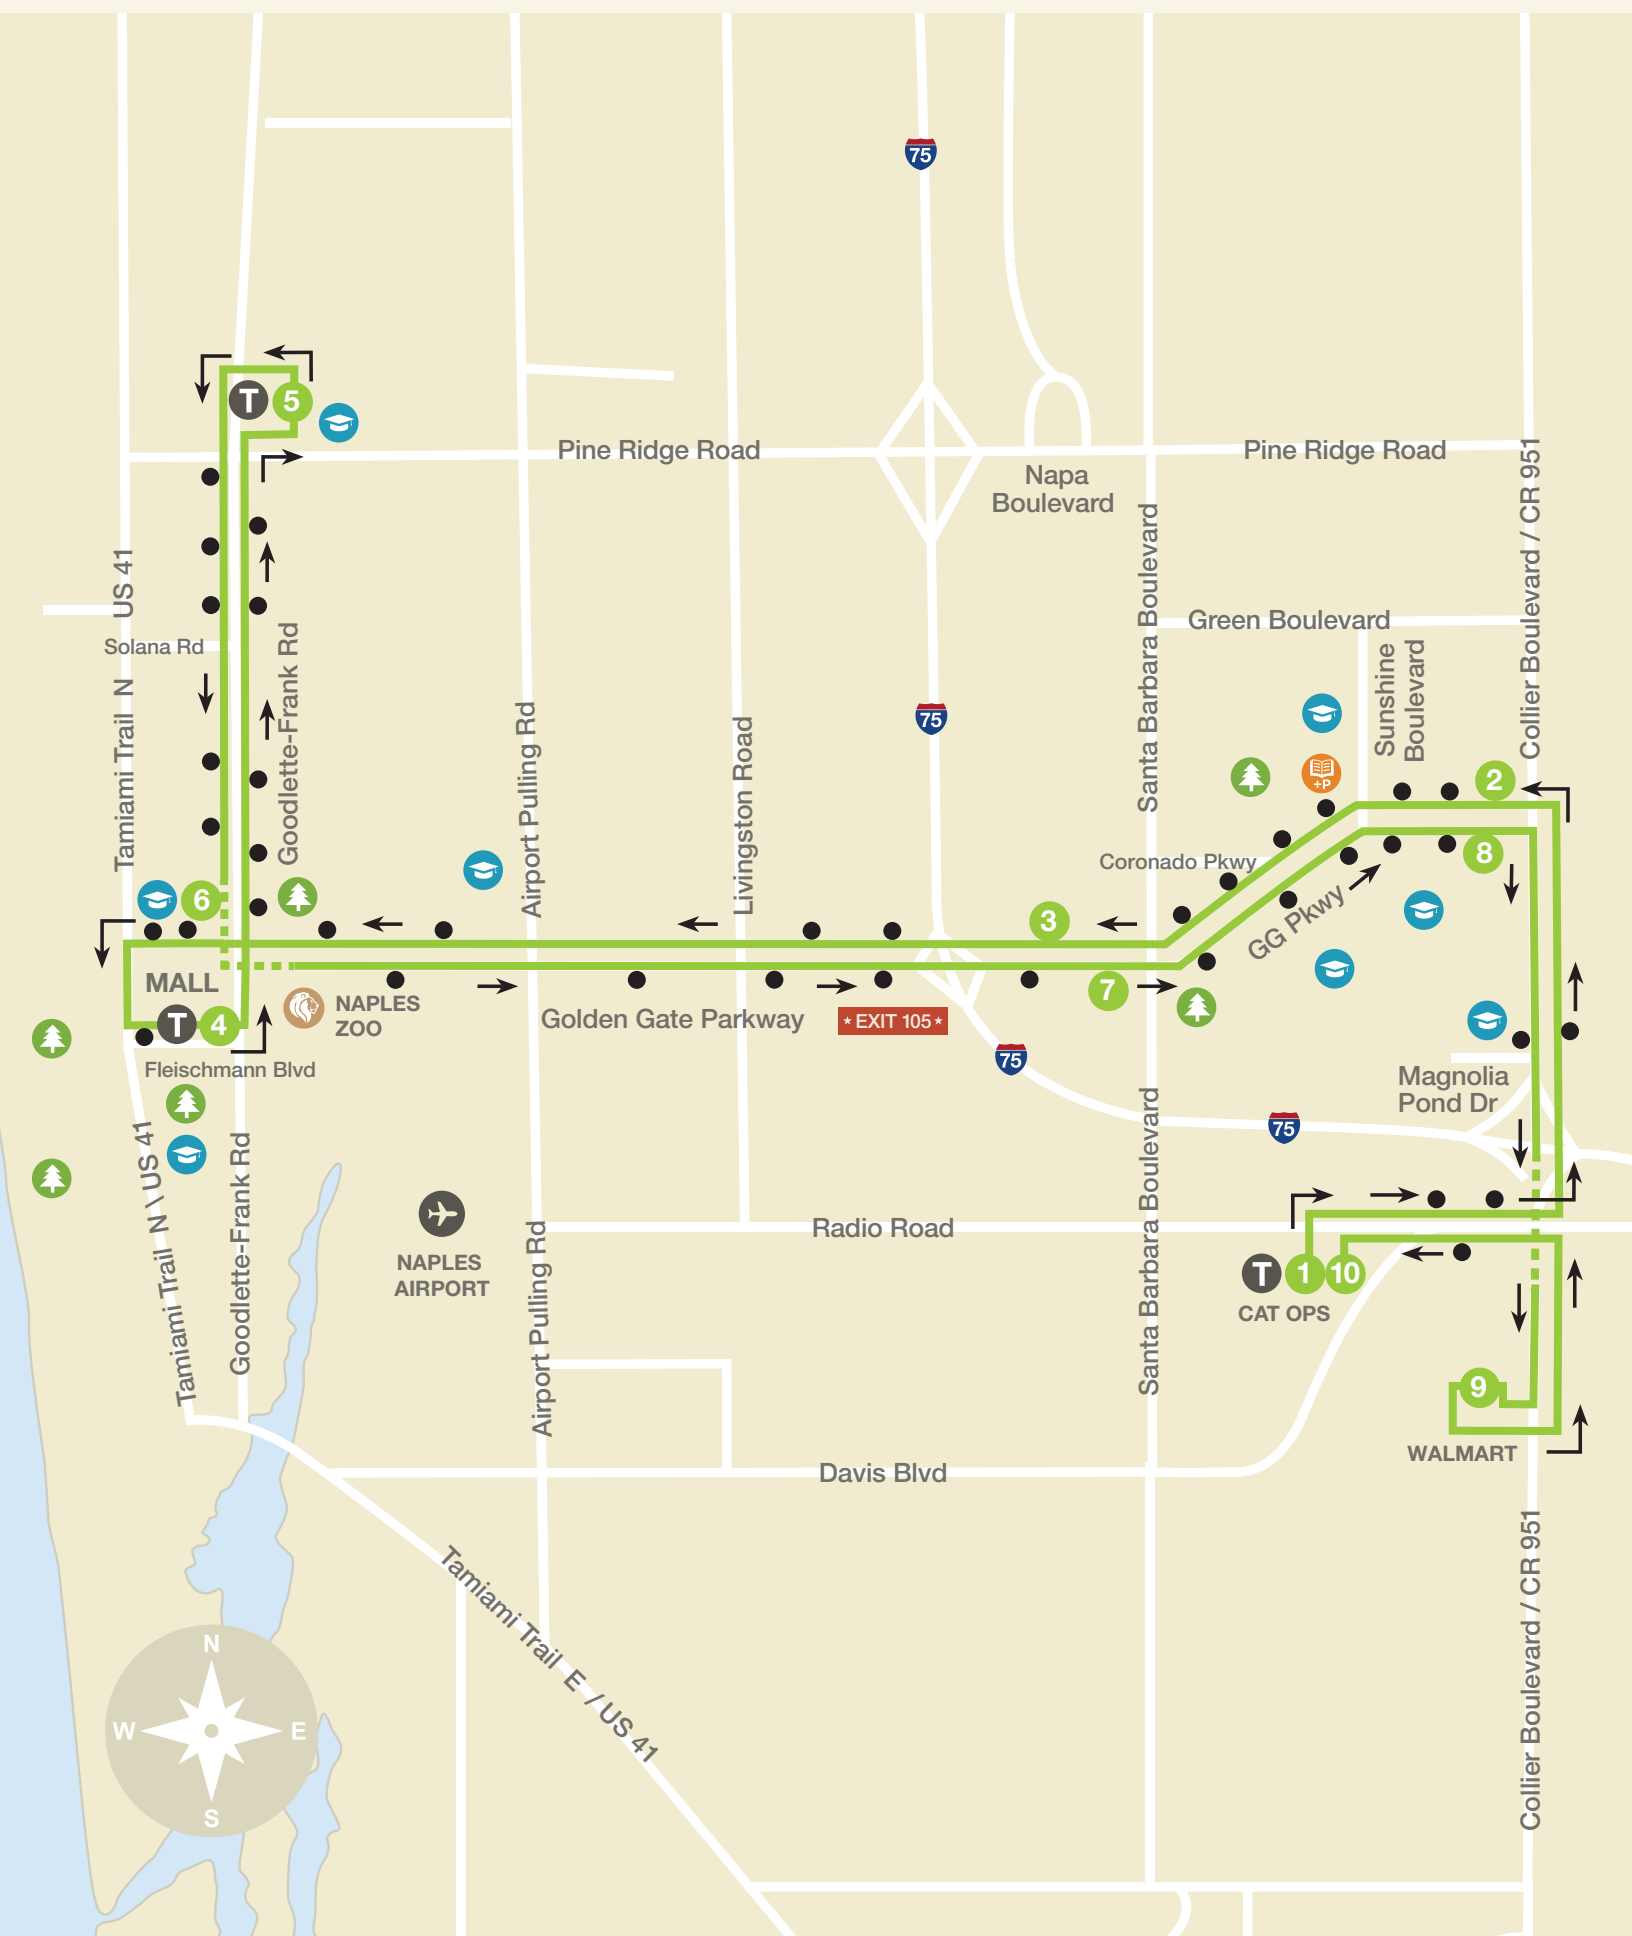

Route 25: Golden Gate Pkwy - Goodlette Frank Rd

25

1	2	3	4	5	6	7	8	9	10
CAT OPS	Golden Gate Pkwy 951	Golden Gate Pkwy 60th St SW	Coastland Mall	Goodlette Frank Pine Ridge Rd	Goodlette Frank Golden Gate Pkwy	Golden Gate Pkwy Santa Barbara Blvd	Golden Gate Pkwy 951	Super Walmart	CAT OPS
6:00 AM	6:08 AM	6:17 AM	6:32 AM	6:44 AM	6:50 AM	7:02 AM	7:10 AM	7:18 AM	7:24 AM
7:30 AM	7:38 AM	7:47 AM	8:05 AM	8:17 AM	8:23 AM	8:38 AM	8:46 AM	8:54 AM	9:00 AM
9:05 AM	9:13 AM	9:22 AM	9:37 AM	9:49 AM	9:55 AM	10:07 AM	10:15 AM	10:23 AM	10:29 AM
10:35 AM	10:43 AM	10:52 AM	11:07 AM	11:19 AM	11:26 AM	11:38 AM	11:45 AM	11:53 AM	11:59 AM
12:05 PM	12:13 PM	12:22 PM	12:37 PM	12:49 PM	12:55 PM	1:07 PM	1:15 PM	1:23 PM	1:29 PM
3:05 PM	3:13 PM	3:22 PM	3:37 PM	3:49 PM	3:56 PM	4:08 PM	4:15 PM	4:23 PM	4:29 PM
4:35 PM	4:43 PM	4:52 PM	5:08 PM	5:20 PM	5:27 PM	5:39 PM	5:46 PM	5:54 PM	6:00 PM

Sunday times are highlighted above. / Horario de domingos esta destacados arriba.

Times listed in GREEN are Sunday only (NOT FROM MONDAY THROUGH SATURDAY) / Las horas en VERDE son solo los Domingos (NO DE LUNES A SABADO)