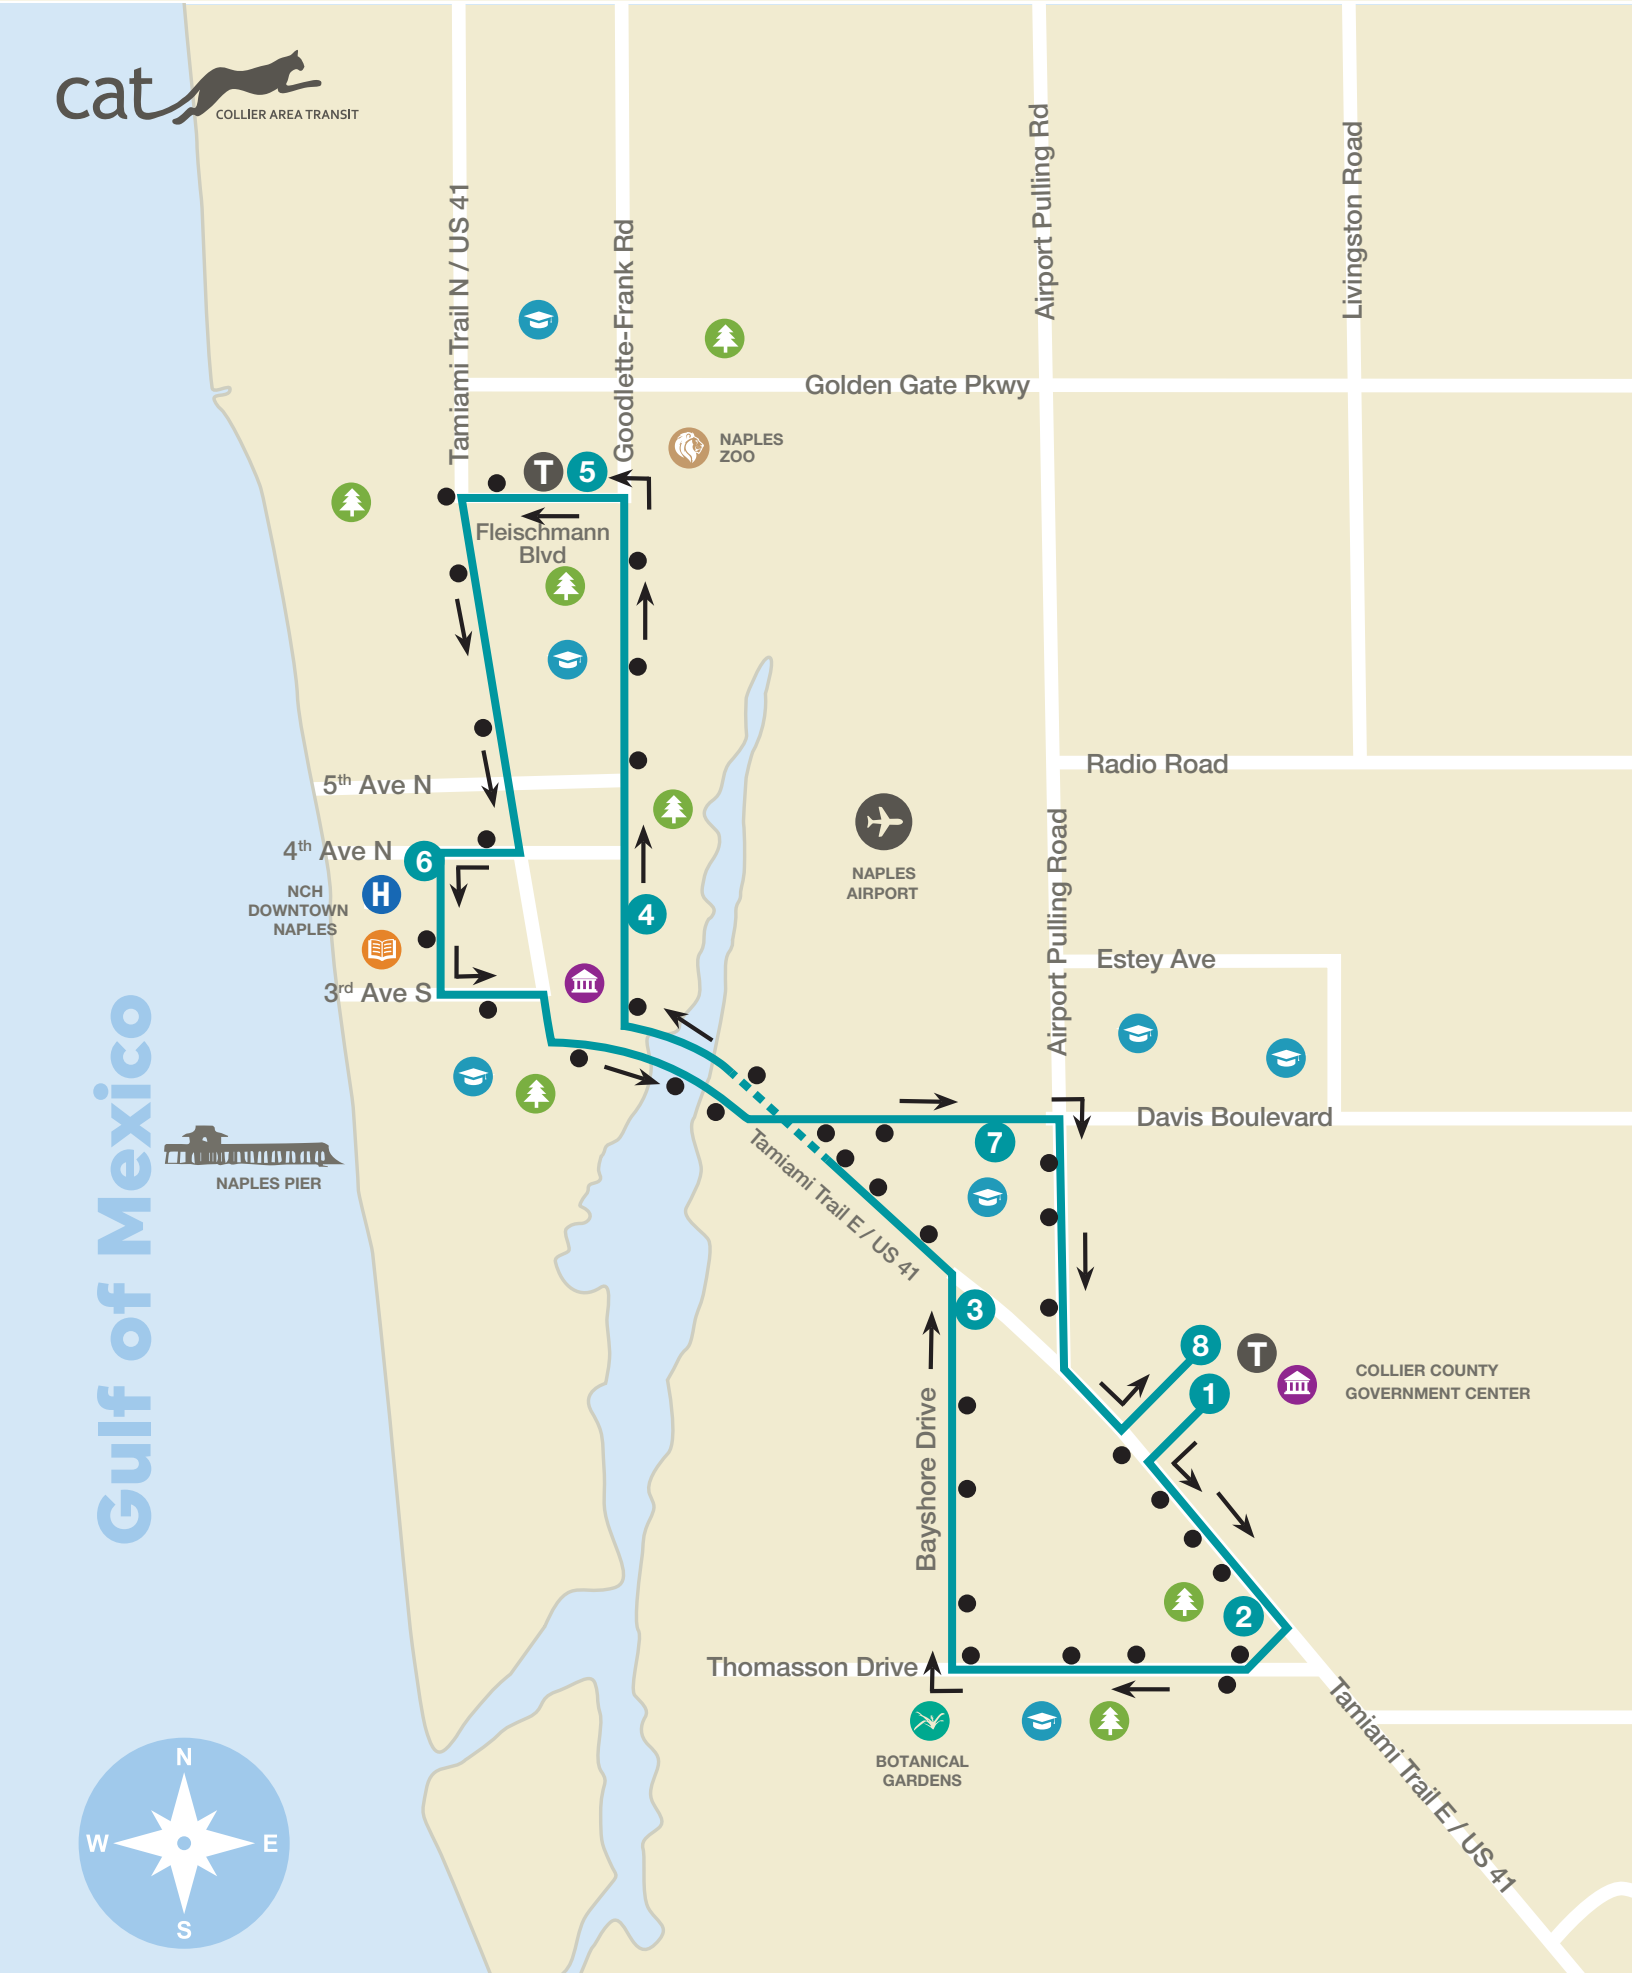

Route 14: Bayshore Drive - Coastland Mall

14

1	2	3	4	5	6	7	8
Government Center	Thomason US 41	Bayshore US 41	Goodlette Central	Coastland Mall	NCH 8th St N	Davis Shadowlawn	Government Center
6:35 AM	6:40 AM	6:53 AM	7:01 AM	7:06 AM	7:12 AM	7:21 AM	7:25 AM
7:35 AM	7:40 AM	7:53 AM	8:01 AM	8:06 AM	8:12 AM	8:21 AM	8:25 AM
8:35 AM	8:40 AM	8:53 AM	9:01 AM	9:06 AM	9:12 AM	9:21 AM	9:25 AM
9:35 AM	9:40 AM	9:53 AM	10:01 AM	10:06 AM	10:12 AM	10:21 AM	10:25 AM
10:35 AM	10:40 AM	10:53 AM	11:01 AM	11:06 AM	11:12 AM	11:21 AM	11:25 AM
11:35 AM	11:40 AM	11:53 AM	12:01 PM	12:06 PM	12:12 PM	12:21 PM	12:25 PM
12:35 PM	12:40 PM	12:53 PM	1:01 PM	1:06 PM	1:12 PM	1:21 PM	1:25 PM
1:35 PM	1:40 PM	1:53 PM	2:01 PM	2:06 PM	2:12 PM	2:21 PM	2:25 PM
2:35 PM	2:40 PM	2:53 PM	3:01 PM	3:06 PM	3:12 PM	3:21 PM	3:25 PM
3:35 PM	3:40 PM	3:53 PM	4:01 PM	4:06 PM	4:12 PM	4:21 PM	4:25 PM
4:35 PM	4:40 PM	4:53 PM	5:01 PM	5:06 PM	5:12 PM	5:21 PM	5:25 PM
5:35 PM	5:40 PM	5:53 PM	6:01 PM	6:06 PM	6:12 PM	6:21 PM	6:25 PM

No Sunday service. / No servicio los domingos.