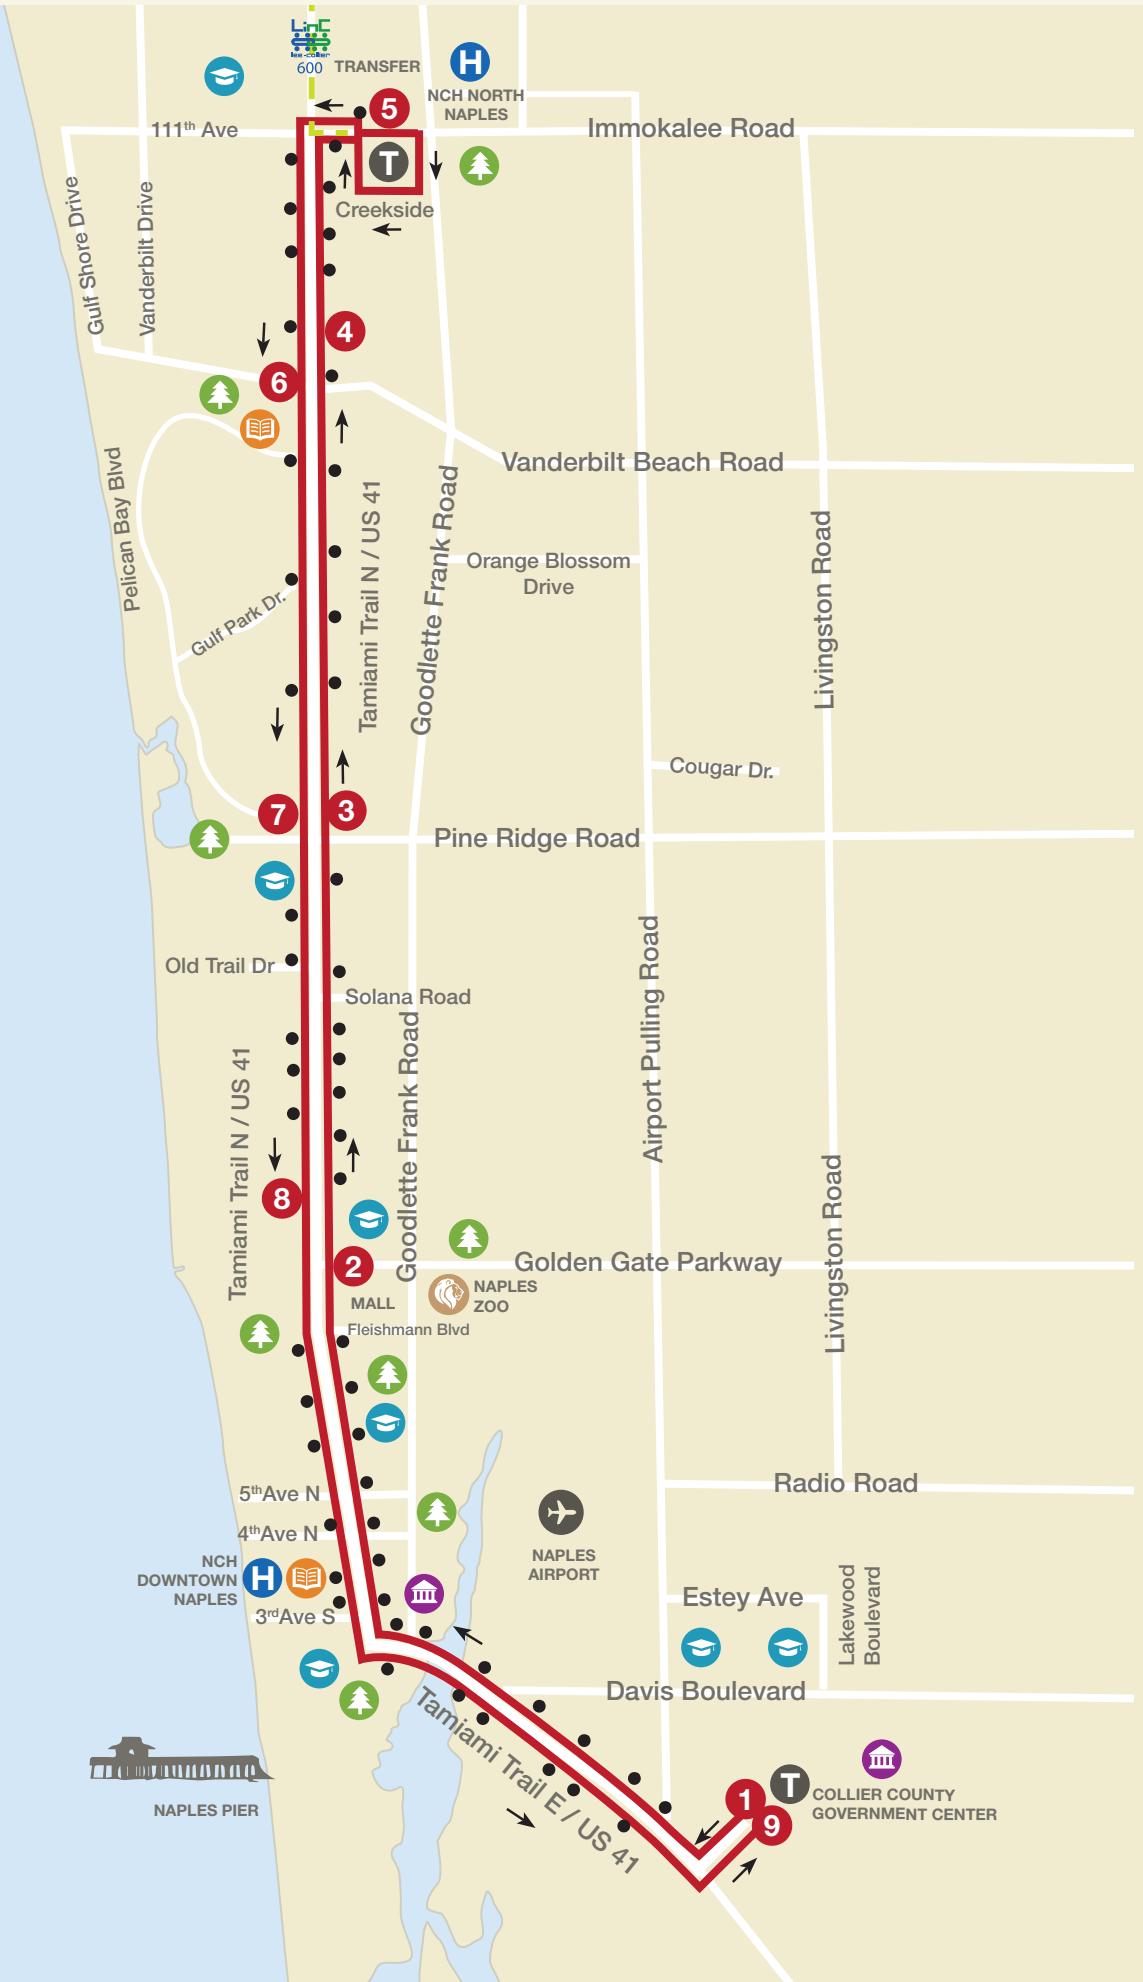

Route 11: US41 - Creekside

1	2	3	4	5	6	7	8	9
Government Center	US 41 Golden Gate Pkwy	US 41 Pine Ridge Rd	US 41 Mercato	Creekside Connection W-LinC	US 41 Vanderbilt Bch Rd	US 41 Pine Ridge Rd	US 41 Mooring Line Dr	Government Center
6:00 AM	6:15 AM	6:27 AM	6:32 AM	6:42 AM	6:52 AM	6:59 AM	7:08 AM	7:23 AM
6:30 AM	6:45 AM	6:57 AM	7:02 AM	7:15 AM	7:25 AM	7:32 AM	7:41 AM	7:56 AM
7:30 AM	7:45 AM	7:57 AM	8:02 AM	8:15 AM	8:25 AM	8:32 AM	8:41 AM	8:56 AM
8:00 AM	8:15 AM	8:27 AM	8:32 AM	8:42 AM	8:52 AM	8:59 AM	9:08 AM	9:23 AM
9:00 AM	9:15 AM	9:27 AM	9:32 AM	9:45 AM	9:55 AM	10:02 AM	10:11 AM	10:26 AM
10:30 AM	10:45 AM	10:57 AM	11:02 AM	11:12 AM	11:22 AM	11:29 AM	11:38 AM	11:53 AM
12:05 PM	12:20 PM	12:28 PM	12:35 PM	12:45 PM	12:55 PM	1:02 PM	1:09 PM	1:24 PM
1:30 PM	1:45 PM	1:56 PM	2:03 PM	2:15 PM	2:25 PM	2:32 PM	2:39 PM	2:54 PM
3:00 PM	3:19 PM	3:26 PM	3:33 PM	3:47 PM	3:57 PM	4:04 PM	4:11 PM	4:26 PM
3:45 PM	4:03 PM	4:10 PM	4:17 PM	4:30 PM	4:40 PM	4:47 PM	4:54 PM	5:09 PM
4:30 PM	4:49 PM	4:55 PM	5:02 PM	5:17 PM	5:27 PM	5:34 PM	5:41 PM	5:56 PM
5:15 PM	5:32 PM	5:38 PM	5:45 PM	6:00 PM	6:10 PM	6:17 PM	6:24 PM	6:39 PM
6:00 PM	6:15 PM	6:22 PM	6:27 PM	6:43 PM	6:53 PM	7:00 PM	7:07 PM	7:22 PM
7:30 PM	7:45 PM	7:52 PM	7:57 PM	8:13 PM	8:23 PM	8:30 PM	8:37 PM	8:52 PM

Sunday times are highlighted above. / Horario de domingos esta destacados arriba.

Times listed in RED are Monday through Friday only (NO WEEKENDS) / Las horas en ROJO son de Lunes a Viernes solo (NO FIN DE SEMANA)

Gulf of Mexico