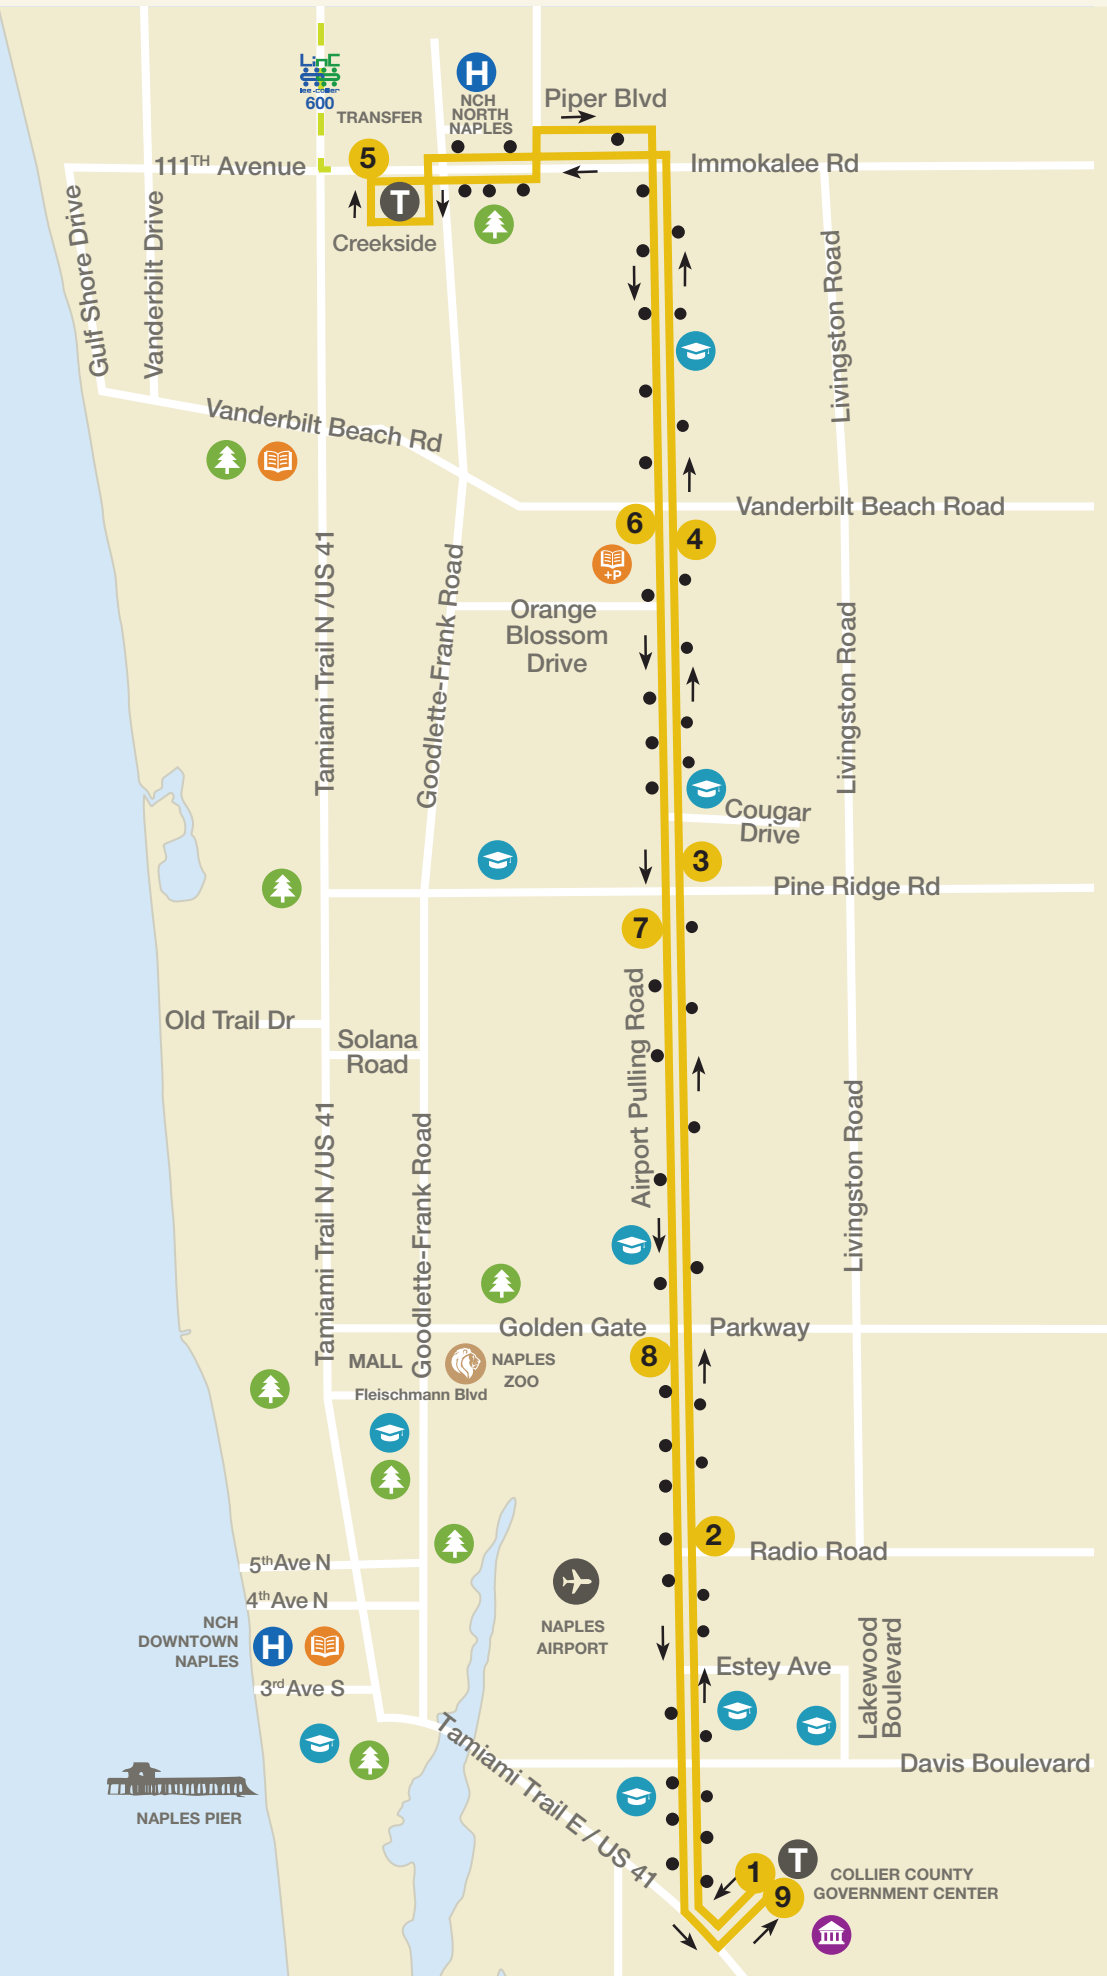

Route 12: Airport Rd - Creekside

12

1	2	3	4	5	6	7	8	9
Government Center	Airport Rd Radio Rd	Airport Rd Pine Ridge	Airport Rd Vanderbilt Bch Rd	Creekside Connection W-LinC	Airport Rd Vanderbilt Bch Rd	Airport Rd Pine Ridge	Airport Rd Golden Gate Pkwy	Government Center
6:05 AM	6:14 AM	6:23 AM	6:30 AM	6:41 AM	6:53 AM	7:02 AM	7:07 AM	7:22 AM
6:30 AM	6:39 AM	6:48 AM	6:57 AM	7:15 AM	7:29 AM	7:38 AM	7:43 AM	7:53 AM
7:30 AM	7:39 AM	7:48 AM	7:57 AM	8:15 AM	8:29 AM	8:38 AM	8:43 AM	8:53 AM
9:00 AM	9:09 AM	9:18 AM	9:27 AM	9:43 AM	9:55 AM	10:04 AM	10:09 AM	10:19 AM
10:30 AM	10:39 AM	10:48 AM	10:57 AM	11:13 AM	11:25 AM	11:34 AM	11:39 AM	11:49 AM
12:00 PM	12:09 PM	12:18 PM	12:27 PM	12:44 PM	12:56 PM	1:05 PM	1:10 PM	1:20 PM
1:30 PM	1:39 PM	1:48 PM	1:57 PM	2:13 PM	2:25 PM	2:34 PM	2:39 PM	2:49 PM
3:00 PM	3:09 PM	3:18 PM	3:27 PM	3:45 PM	3:57 PM	4:06 PM	4:11 PM	4:21 PM
4:30 PM	4:39 PM	4:48 PM	4:57 PM	5:14 PM	5:26 PM	5:35 PM	5:40 PM	5:50 PM
6:00 PM	6:09 PM	6:18 PM	6:27 PM	6:43 PM	6:55 PM	7:04 PM	7:09 PM	7:20 PM

Sunday times are highlighted above. / Horario de domingos esta destacados arriba.

Times listed in YELLOW are Monday through Friday only (NO WEEKENDS) / Las horas en AMARILLO son de Lunes a Viernes solo (NO FIN DE SEMANA)

Gulf of Mexico