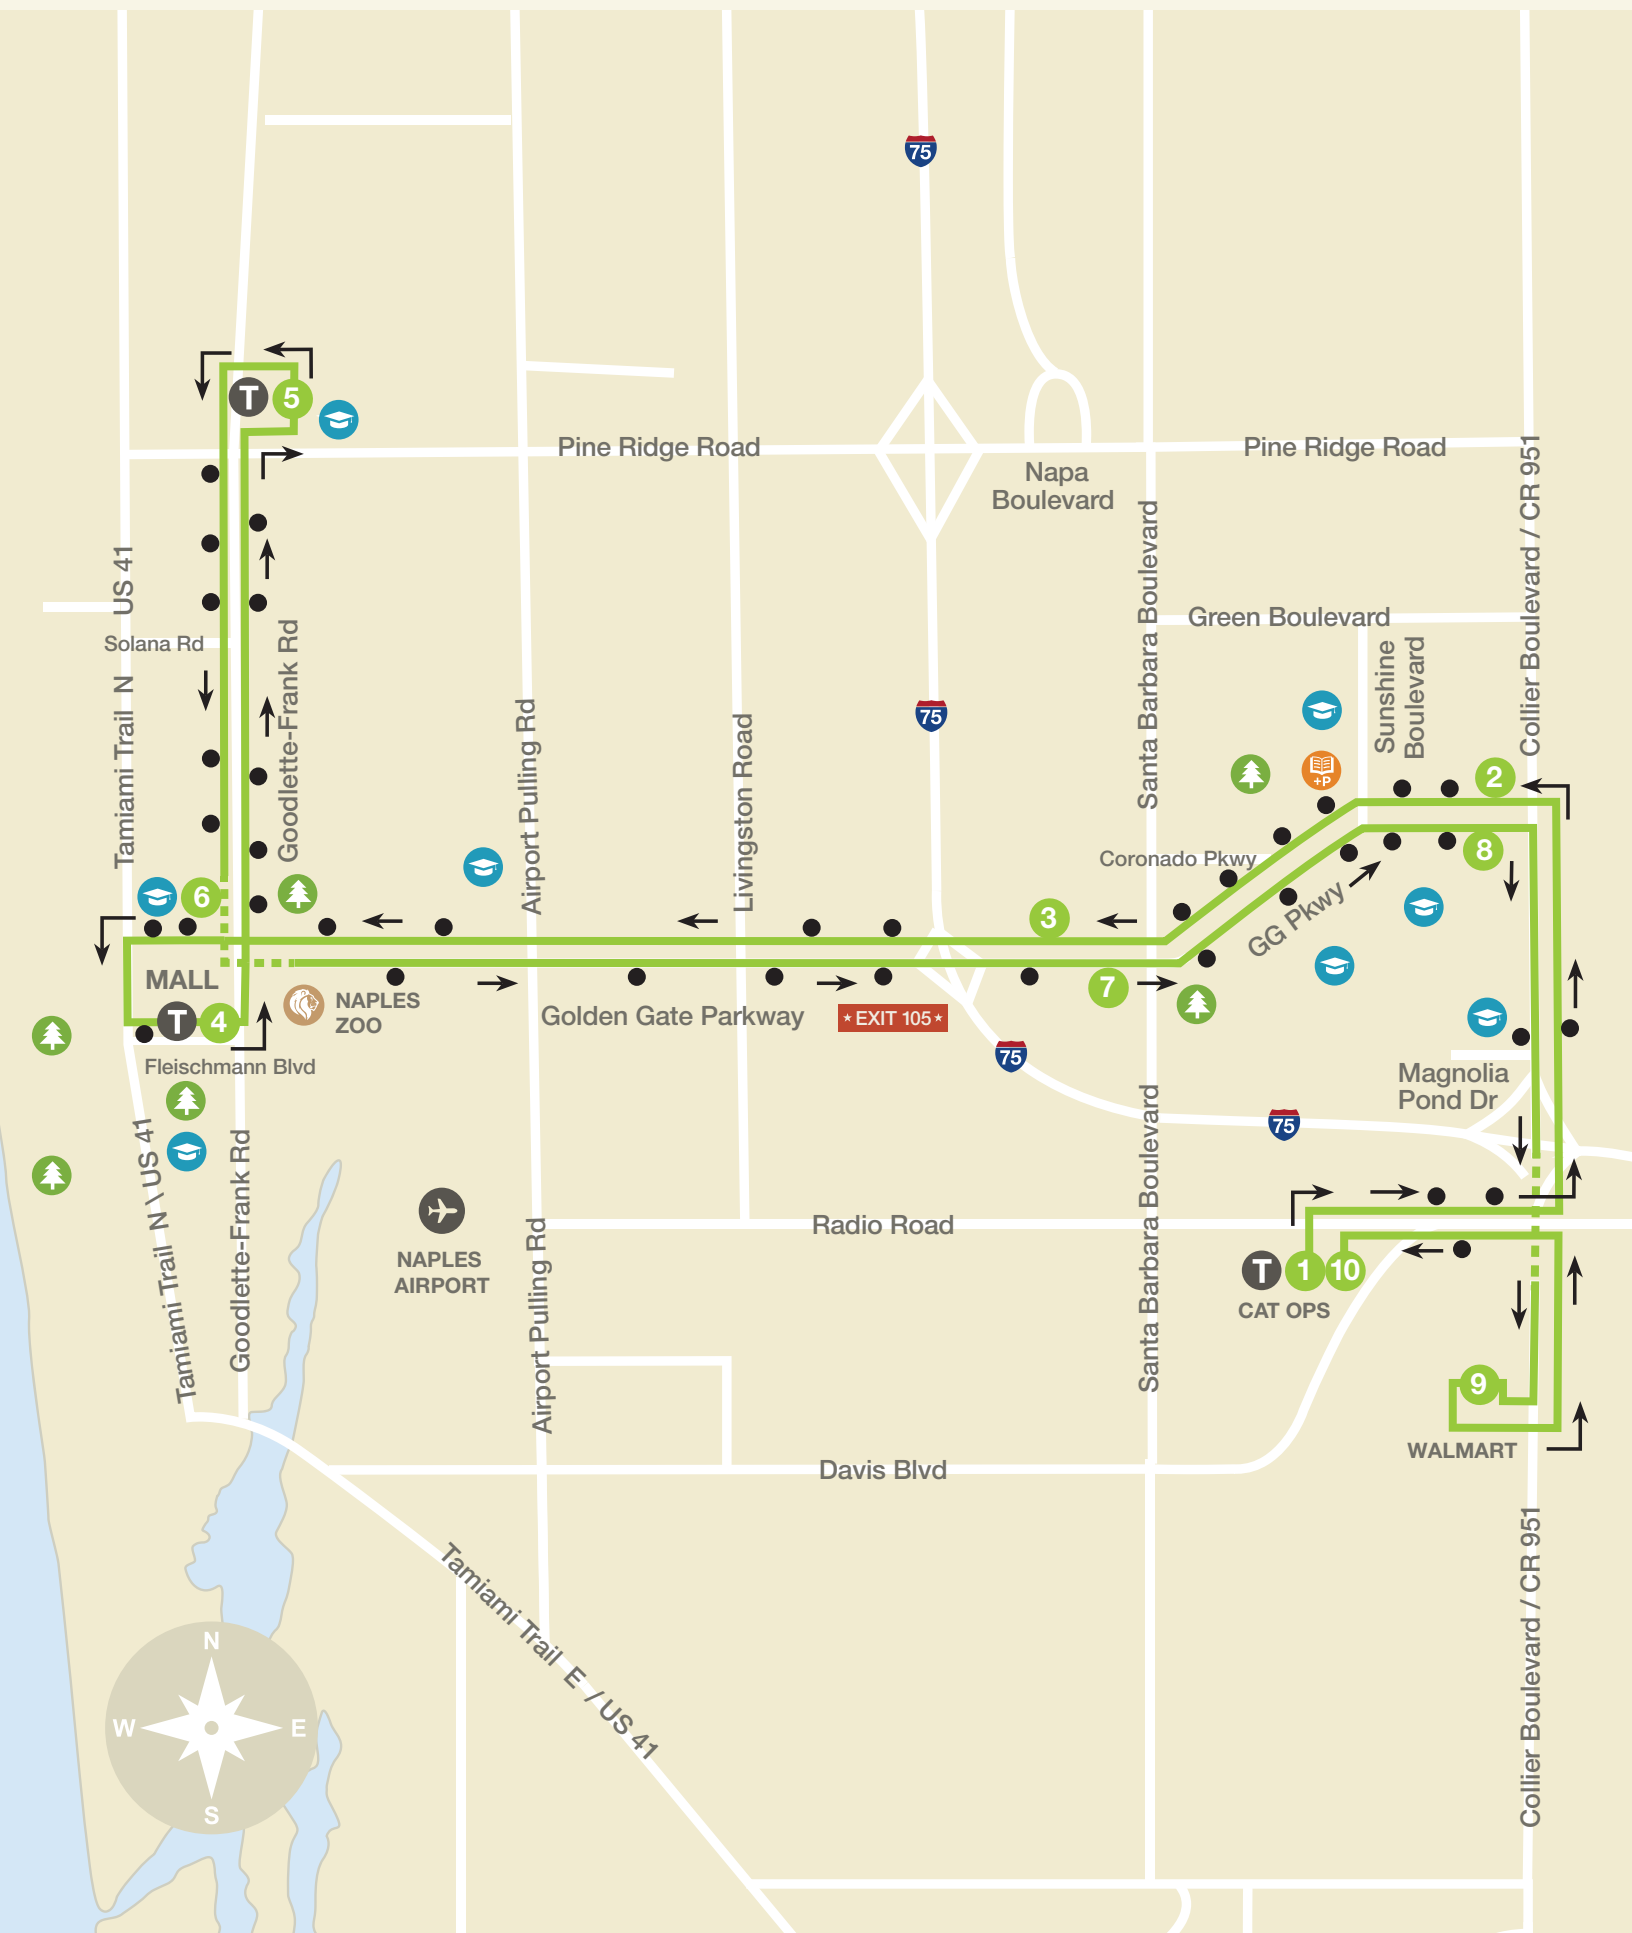

Route 25: Golden Gate Pkwy - Goodlette Frank Rd

25

1	2	3	4	5	6	7	8	9	10
CAT OPS	Golden Gate Pkwy 951	Golden Gate Pkwy 60th St SW	Coastland Mall	Goodlette Frank Pine Ridge Rd	Goodlette Frank Golden Gate Pkwy	Golden Gate Pkwy Santa Barbara Blvd	Golden Gate Pkwy 951	Super Walmart	CAT OPS
6:00 AM	6:08 AM	6:17 AM	6:32 AM	6:44 AM	6:50 AM	7:02 AM	7:10 AM	7:18 AM	7:24 AM
7:30 AM	7:38 AM	7:47 AM	8:05 AM	8:17 AM	8:23 AM	8:38 AM	8:46 AM	8:54 AM	9:00 AM
9:05 AM	9:13 AM	9:22 AM	9:37 AM	9:49 AM	9:55 AM	10:07 AM	10:15 AM	10:23 AM	10:29 AM
10:35 AM	10:43 AM	10:52 AM	11:07 AM	11:19 AM	11:26 AM	11:38 AM	11:45 AM	11:53 AM	11:59 AM
12:05 PM	12:13 PM	12:22 PM	12:37 PM	12:49 PM	12:55 PM	1:07 PM	1:15 PM	1:23 PM	1:29 PM
3:05 PM	3:13 PM	3:22 PM	3:37 PM	3:49 PM	3:56 PM	4:08 PM	4:15 PM	4:23 PM	4:29 PM
4:35 PM	4:43 PM	4:52 PM	5:08 PM	5:20 PM	5:27 PM	5:39 PM	5:46 PM	5:54 PM	6:00 PM

Sunday times are highlighted above. / Horario de domingos esta destacados arriba.

Times listed in GREEN are Sunday only (NOT FROM MONDAY THROUGH SATURDAY) / Las horas en VERDE son solo los Domingos (NO DE LUNES A SABADO)