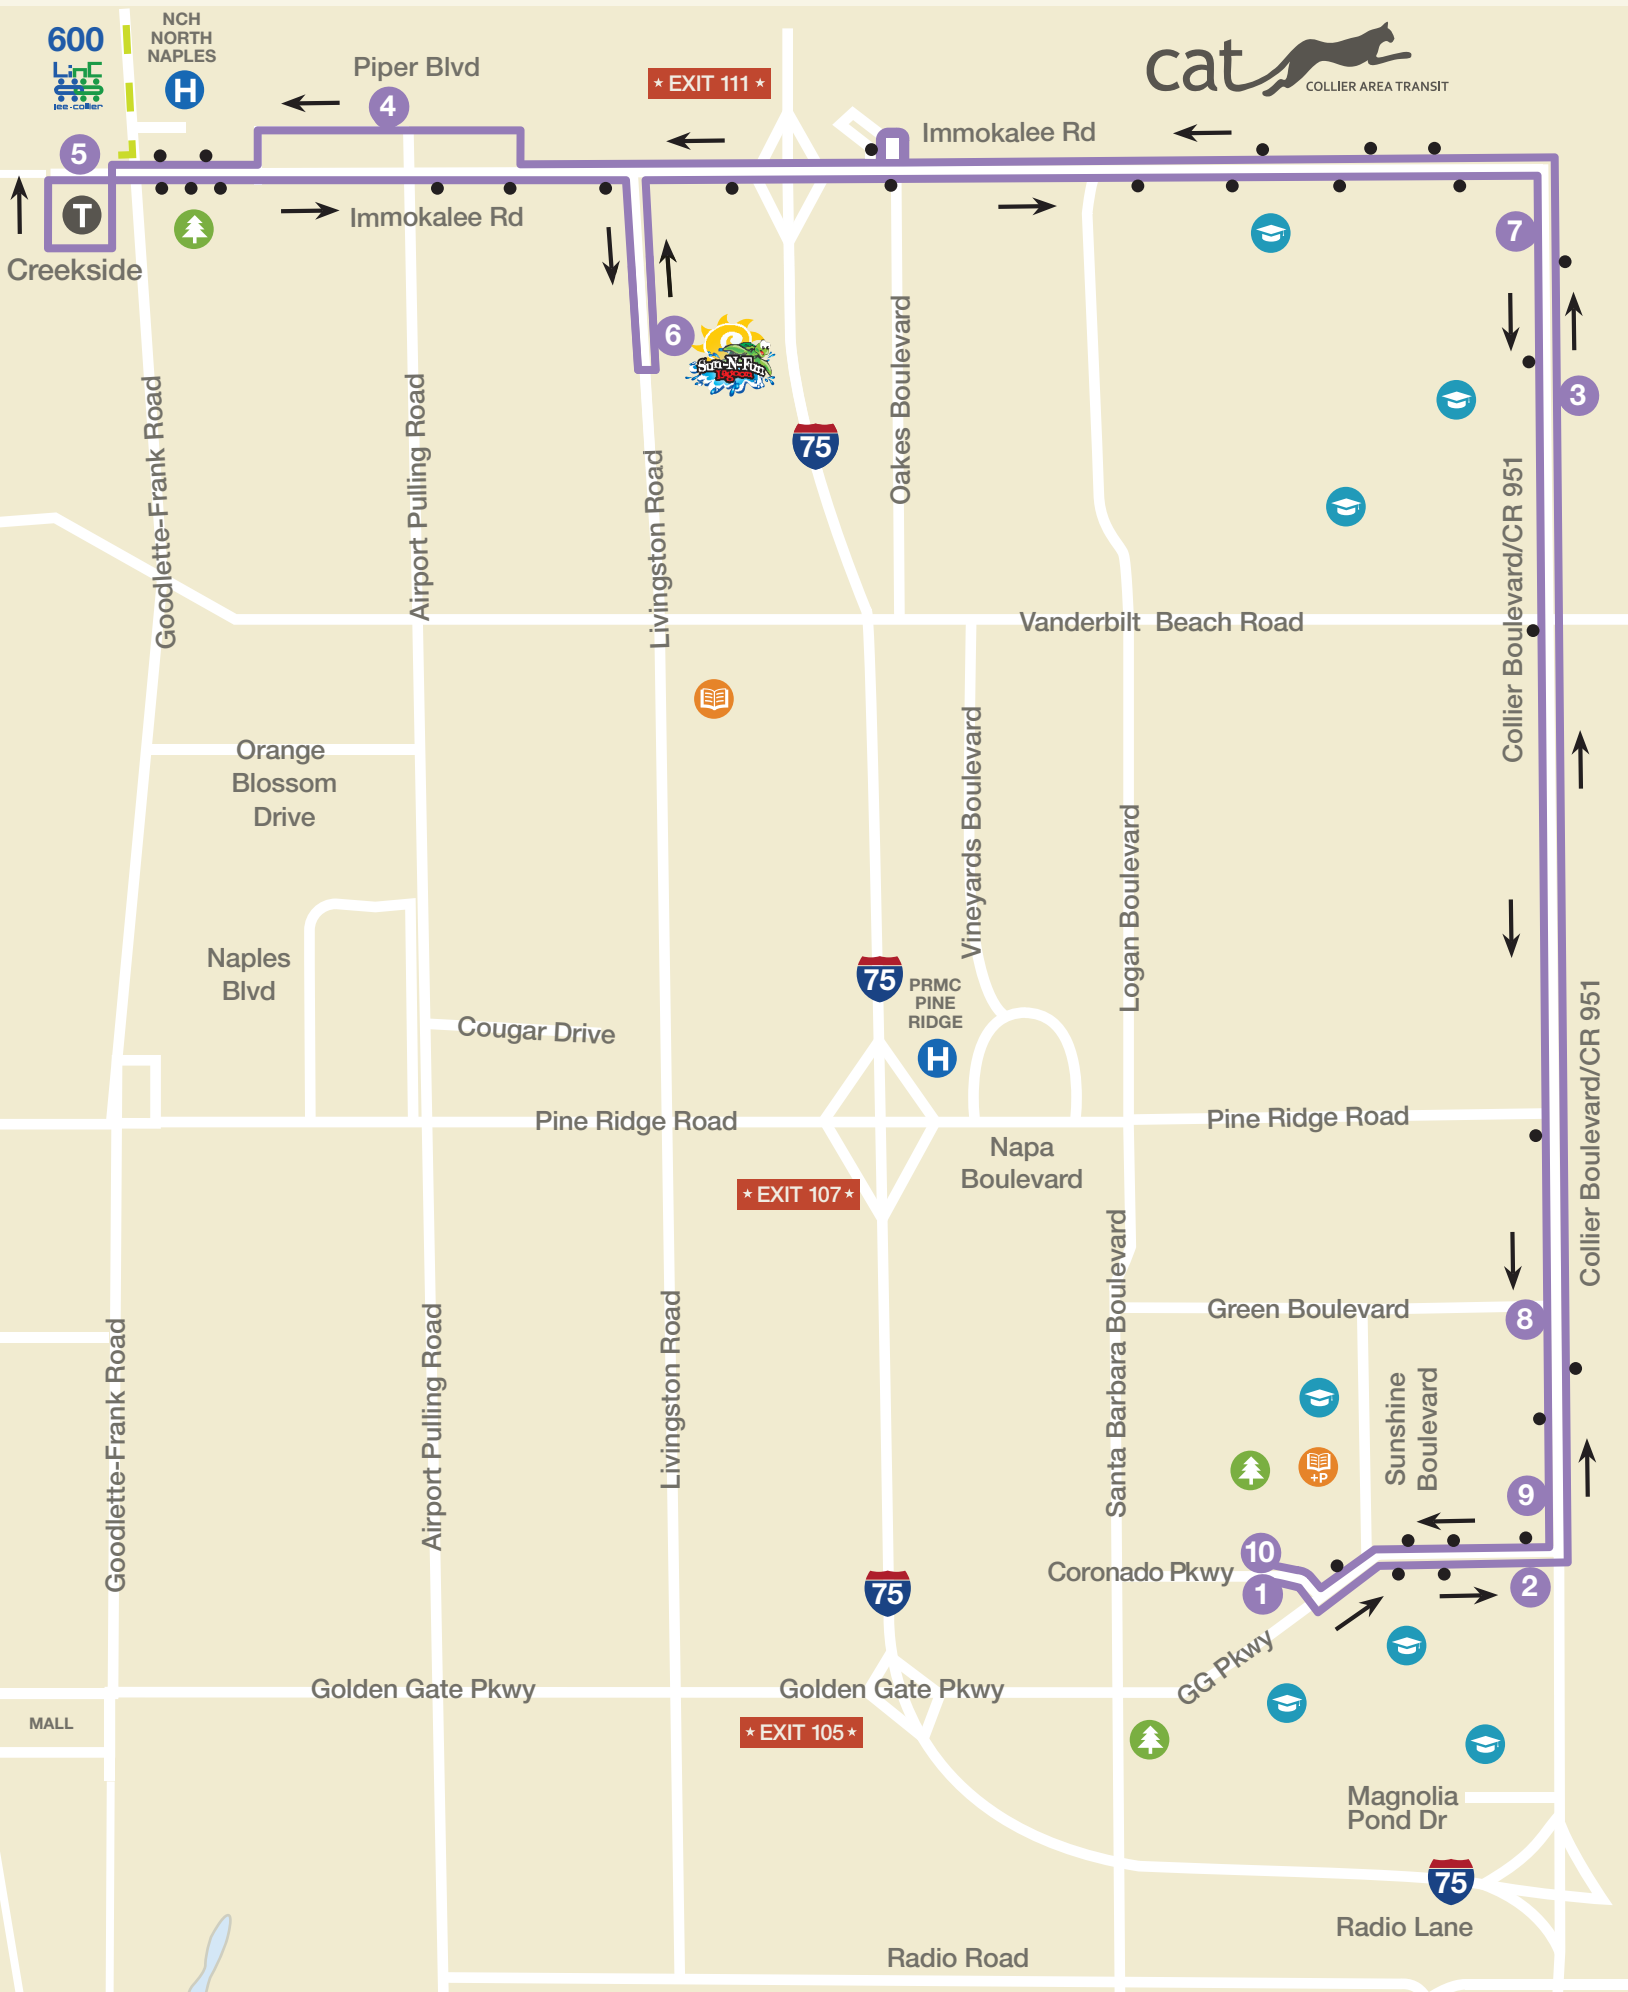

Route 27: 951 - Immokalee Rd

27

1	2	3	4	5	6	7	8	9	10
Golden Gate Comm Center	Golden Gate Pkwy 951	951 Tree Farm Rd	Piper Blvd Airport Rd	Creekside LinC Connection	N Collier Regional Park	951 Immokalee Rd	951 Green Blvd	951 Golden Gate Pkwy	Golden Gate Comm Center
6:00 AM	6:05 AM	6:14 AM	6:33 AM	6:42 AM	6:50 AM	7:04 AM	7:13 AM	7:17 AM	7:22 AM
7:30 AM	7:35 AM	7:44 AM	8:03 AM	8:16 AM	8:23 AM	8:35 AM	8:44 AM	8:48 AM	8:55 AM
9:00 AM	9:05 AM	9:14 AM	9:33 AM	9:45 AM	9:52 AM	10:05 AM	10:14 AM	10:17 AM	10:25 AM
10:30 AM	10:35 AM	10:44 AM	11:03 AM	11:13 AM	11:21 AM	11:34 AM	11:43 AM	11:46 AM	11:54 AM
12:00 PM	12:05 PM	12:14 PM	12:33 PM	12:44 PM	12:52 PM	1:05 PM	1:14 PM	1:18 PM	1:23 PM
1:30 PM	1:35 PM	1:44 PM	2:03 PM	2:14 PM	2:23 PM	2:36 PM	2:45 PM	2:49 PM	2:54 PM
3:00 PM	3:05 PM	3:14 PM	3:33 PM	3:46 PM	3:55 PM	4:08 PM	4:17 PM	4:21 PM	4:26 PM
4:30 PM	4:36 PM	4:46 PM	5:11 PM	5:29 PM	5:41 PM	6:04 PM	6:13 PM	6:17 PM	6:22 PM
6:30 PM	6:35 PM	6:44 PM	7:03 PM	7:10 PM	7:19 PM	7:33 PM	7:42 PM	7:45 PM	7:50 PM

Sunday times are highlighted above. / Horario de domingos esta destacados arriba.