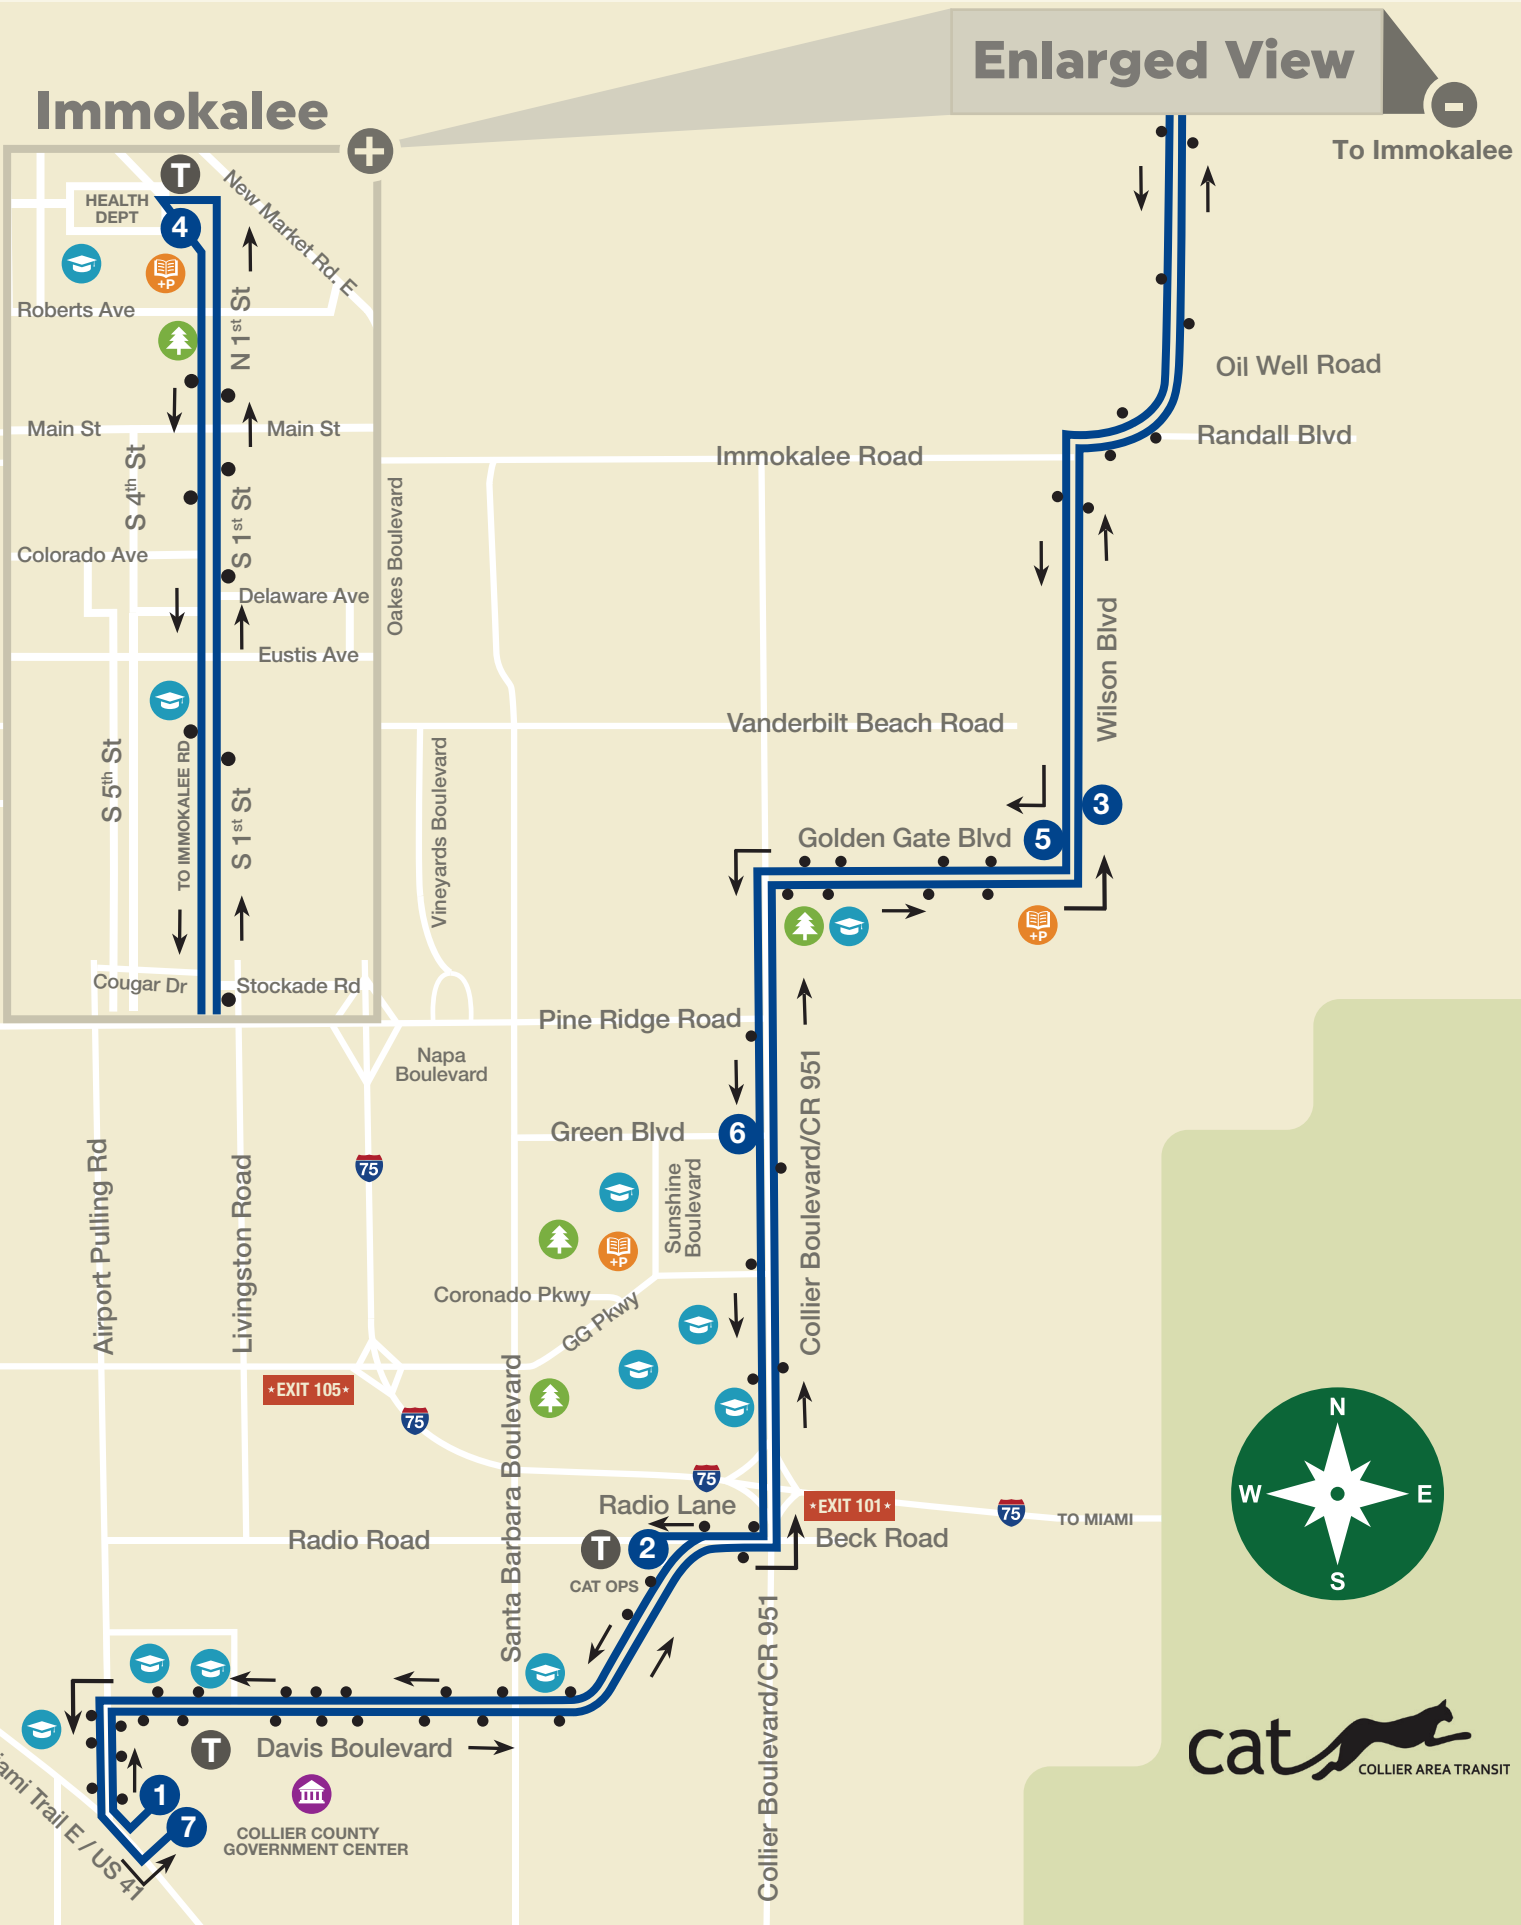

1	2	3	4	5	6	7
Government Center	CAT OPS	Wilson Blvd Golden Gate Blvd	Health Department	Wilson Blvd Golden Gate Blvd	951 Green Blvd	Government Center
	4:25 AM	4:50 AM	5:29 AM	6:04 AM	6:20 AM	6:40 AM
6:50 AM	7:07 AM	7:31 AM	8:14 AM	8:49 AM	9:05 AM	9:25 AM
9:35 AM	9:53 AM	10:17 AM	10:58 AM	11:34 AM	11:51 AM	12:11 PM
12:20 PM	12:38 PM	1:02 PM	1:42 PM	2:18 PM	2:35 PM	2:55 PM
3:10 PM	3:28 PM	3:52 PM	4:34 PM	5:10 PM	5:27 PM	5:47 PM
5:55 PM	6:13 PM	6:37 PM	7:15 PM	7:51 PM	8:07 PM	8:27 PM

Sunday times are highlighted above. / Horario de domingos esta destacados arriba.