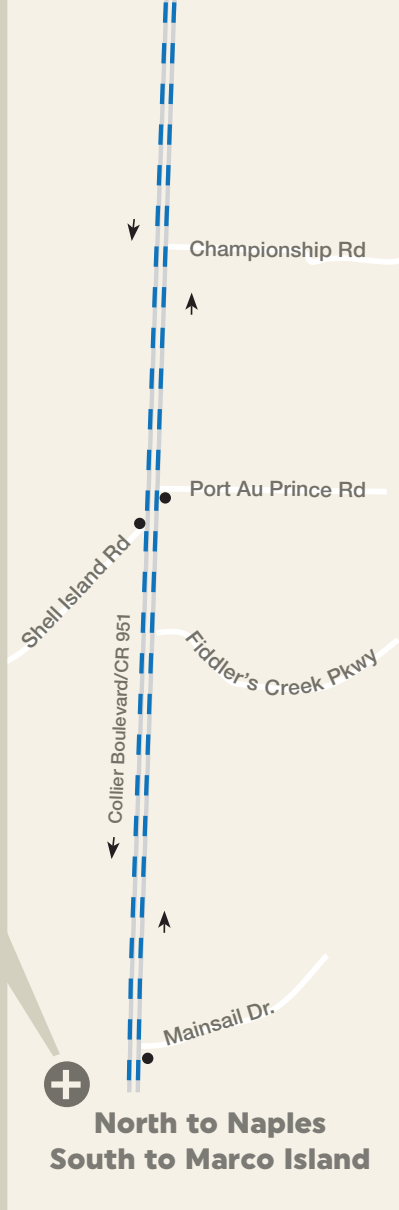

Route 121: Immokalee - Marco Island

121

MORNING RUN							
1	2	3	4	5	6	7	
SR 29	N 19th St	E Eustis Ave	951	951	Marriot	951	
Farm Worker Way	Lake Trafford Rd	S 1st St	Manatee Rd	E Elkham Circle		Swallow Ave	
5:30 AM	5:44 AM	5:54 AM	7:04 AM	7:14 AM	7:22 AM	7:32 AM	
AFTERNOON RUN							
8	9	10	11	12	13	14	15
951	Marriot	951	951	Walmart	SR 29	E Eustis Ave	N 19th St
Swallow Ave		Bald Eagle Dr	Manatee Rd		Farm Worker Way	S 1st St	Lake Trafford Rd
4:55 PM	5:07 PM	5:15 PM	5:30 PM	5:38 PM	6:30 PM	6:38 PM	6:48 PM

Sunday times are highlighted above. / Horario de domingos esta destacados arriba.

North to Naples
South to Marco Island