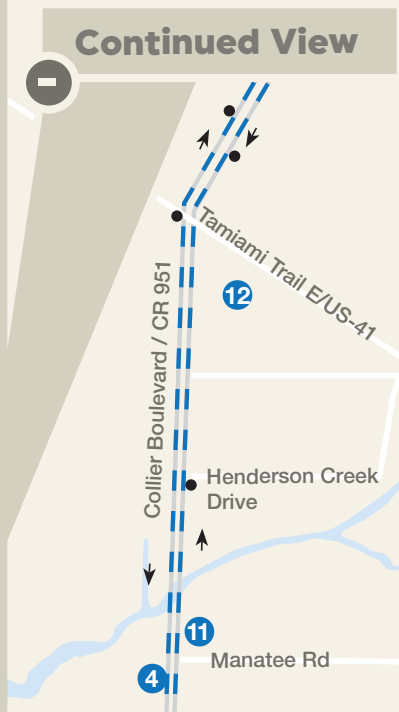

Route 121: Immokalee - Marco Island

121

MORNING RUN							
1	2	3	4	5	6	7	
SR 29	N 19th St	E Eustis Ave	951	951	Marriot	951	
Farm Worker Way	Lake Trafford Rd	S 1st St	Manatee Rd	E Elkham Circle		Swallow Ave	
5:30 AM	5:44 AM	5:54 AM	7:04 AM	7:14 AM	7:22 AM	7:32 AM	
AFTERNOON RUN							
8	9	10	11	12	13	14	15
951	Marriot	951	951	Walmart	SR 29	E Eustis Ave	N 19th St
Swallow Ave		Bald Eagle Dr	Manatee Rd		Farm Worker Way	S 1st St	Lake Trafford Rd
4:55 PM	5:07 PM	5:15 PM	5:30 PM	5:38 PM	6:30 PM	6:38 PM	6:48 PM

Sunday times are highlighted above. / Horario de domingos esta destacados arriba.

North to Naples
South to Marco Island