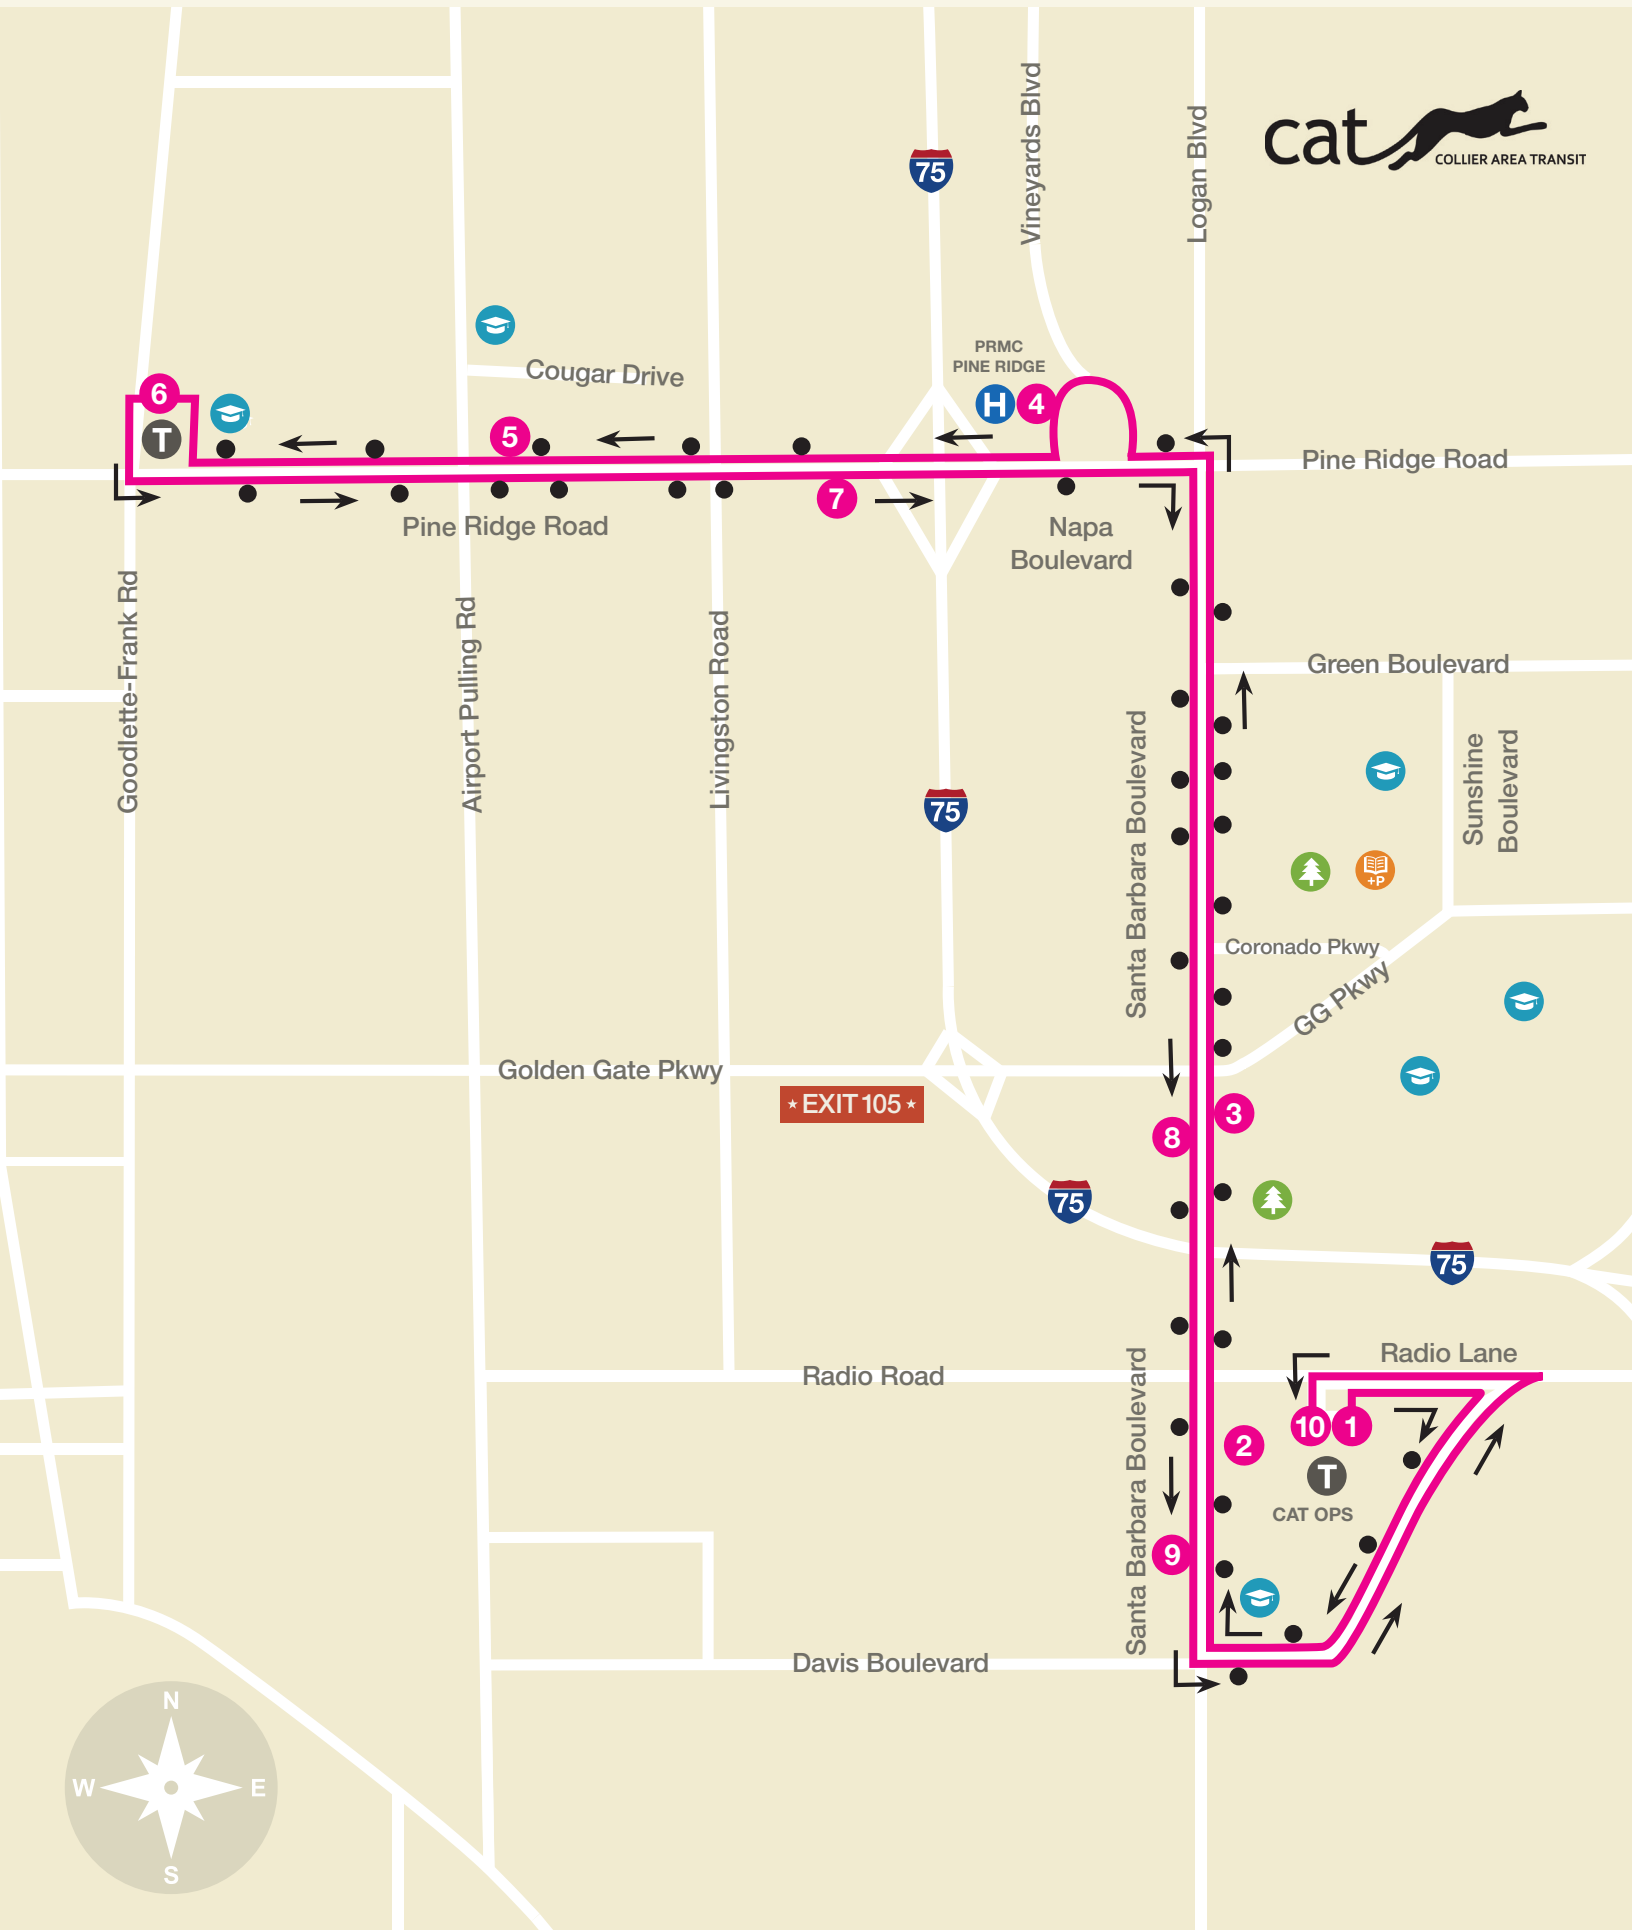

Route 20: Pine Ridge Road

20

1	2	3	4	5	6	7	8	9	10
CAT OPS	Sanata Barbara Radio Rd	Sanata Barbara Golden Gate Pkwy	Physical Reg Pine Ridge	Pine Ridge Airport Rd	Goodlette-Frank Pine Ridge	Pine Ridge Whipoorwill Ln	Sanata Barbara Golden Gate Pkwy	Sanata Barbara Calusa Elem	CAT OPS
6:00 AM	6:08 AM	6:12 AM	6:24 AM	6:32 AM	6:44 AM	6:57 AM	7:11 AM	7:16 AM	7:22 AM
7:30 AM	7:38 AM	7:42 AM	7:54 AM	8:02 AM	8:14 AM	8:27 AM	8:41 AM	8:46 AM	8:52 AM
4:30 PM	4:37 PM	4:51 PM	5:03 PM	5:11 PM	5:22 PM	5:38 PM	5:49 PM	5:54 PM	6:00 PM

Sunday times are highlighted above. / Horario de domingos esta destacados arriba.

EXIT 105

CAT OPS