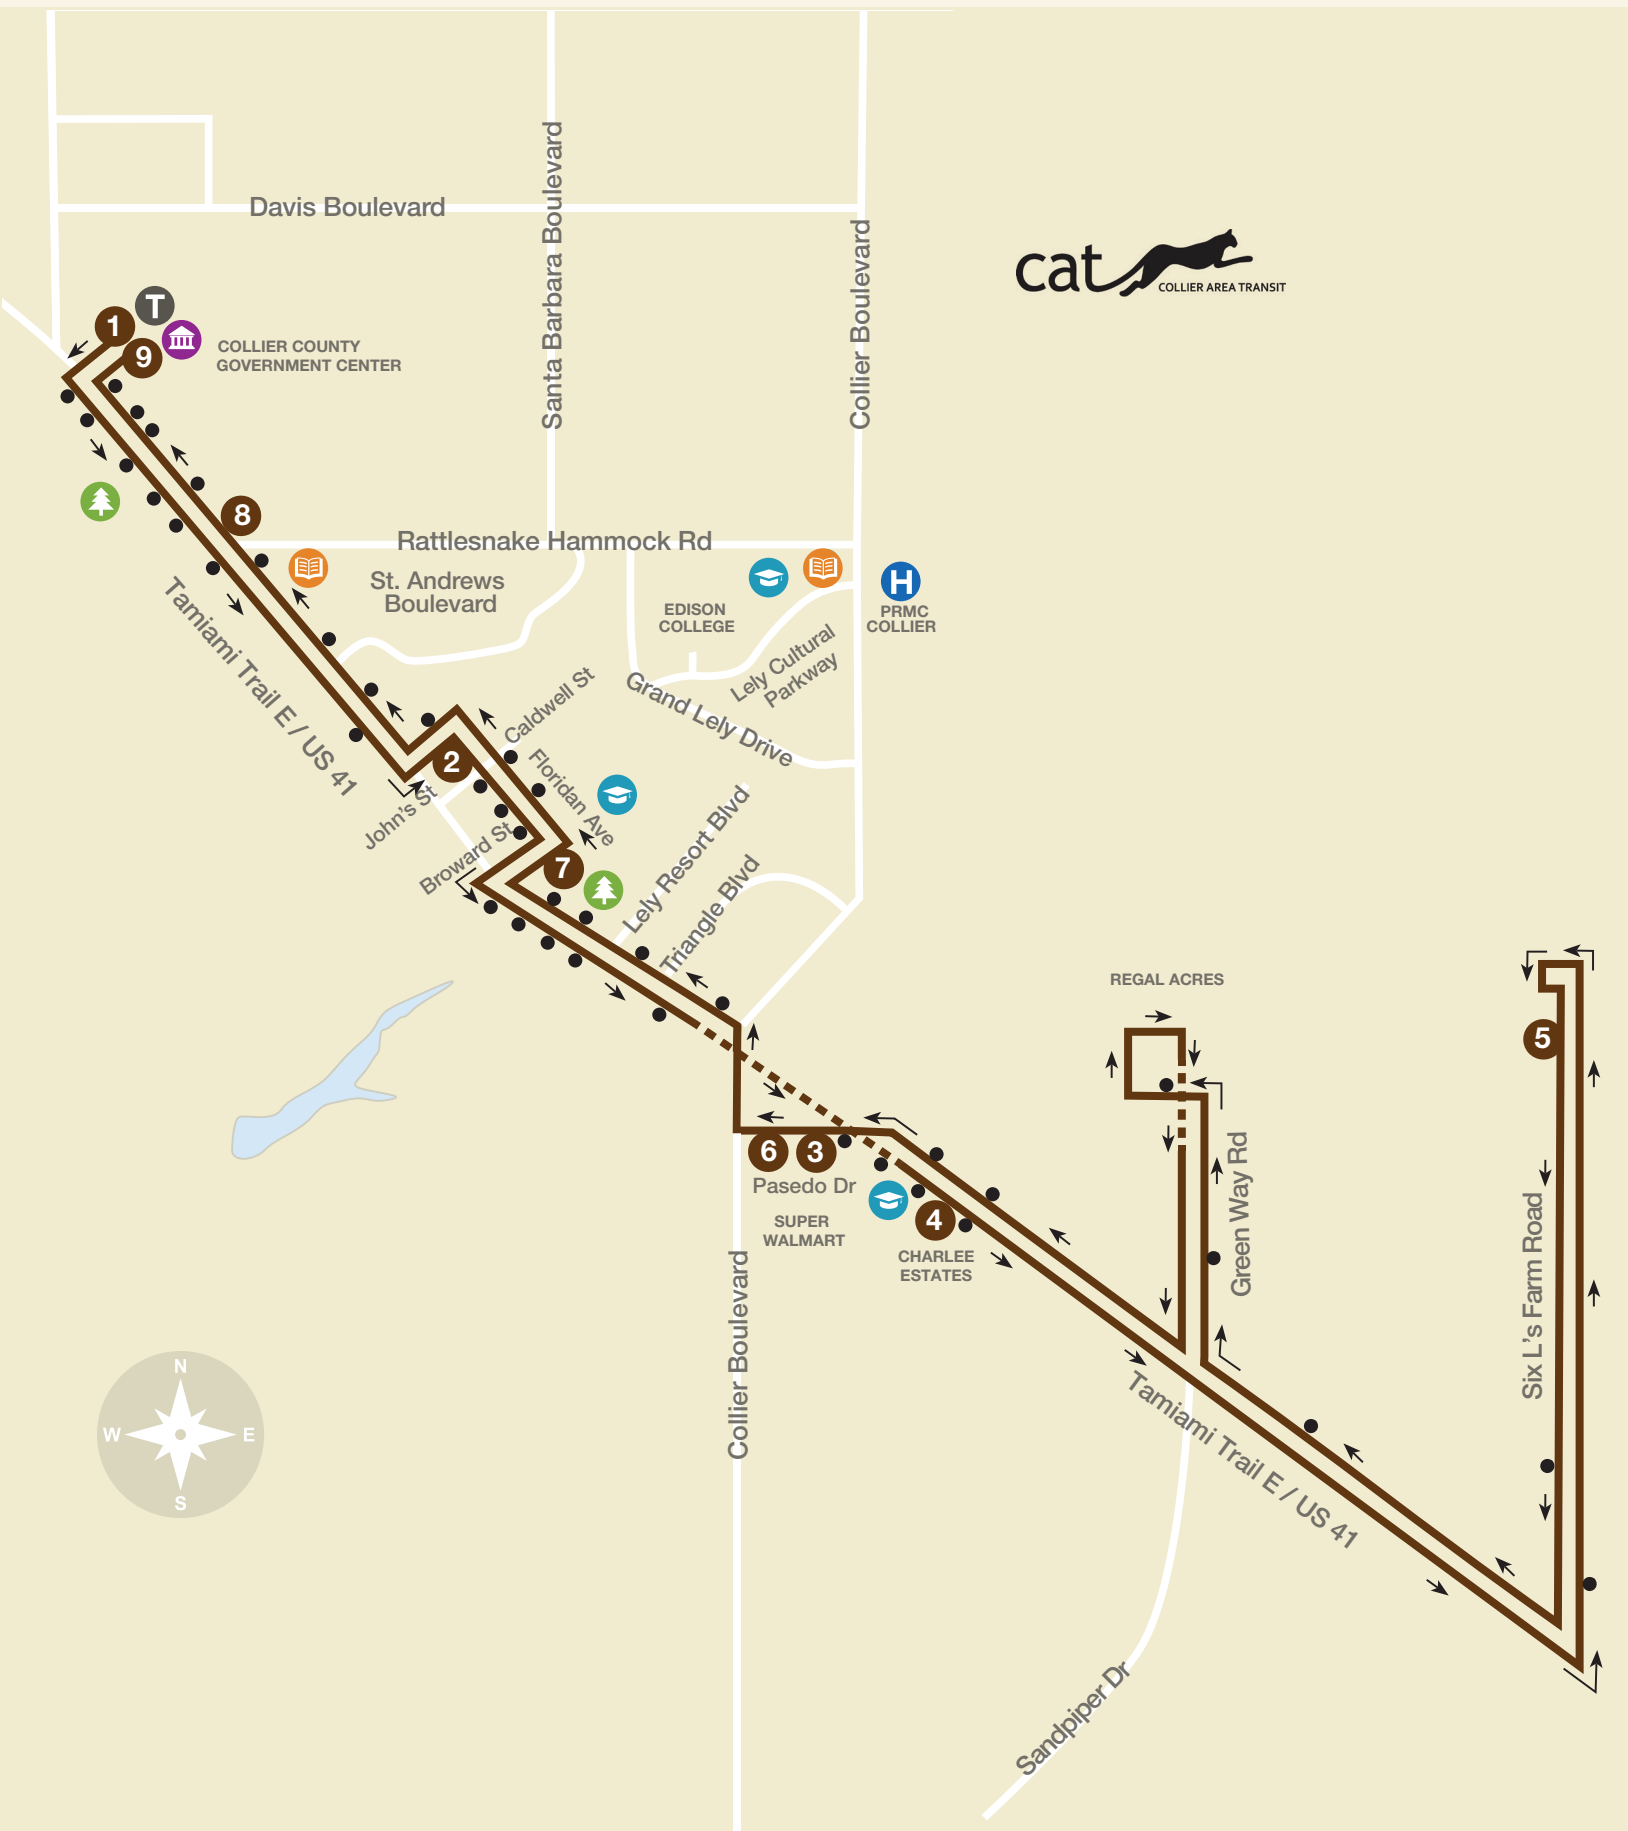

Route 24: Government Center - Charlee Estates

24

1	2	3	4	5	6	7	8	9
Government Center	Floridian Ave John St	Super Walmart	US 41 Charlee Estates	Six L's Farm Workers Village	Super Walmart	Broward St US 41	US 41 Rattle Hammock	Government Center
				6:45 AM	7:00 AM	7:08 AM	7:14 AM	7:18 AM
7:30 AM	7:39 AM	7:53 AM	7:58 AM	8:07 AM	8:15 AM	8:23 AM	8:29 AM	8:33 AM
8:45 AM	8:54 AM	9:08 AM	9:13 AM	9:22 AM	9:30 AM	9:38 AM	9:44 AM	9:48 AM
10:00 AM	10:09 AM	10:23 AM	10:28 AM	10:37 AM	10:45 AM	10:53 AM	10:59 AM	11:03 AM
11:15 AM	11:24 AM	11:38 AM	11:43 AM	11:52 AM	12:09 PM	12:17 PM	12:23 PM	12:27 PM
12:40 PM	12:49 PM	1:03 PM	1:08 PM	1:17 PM	1:34 PM	1:42 PM	1:48 PM	1:52 PM
2:05 PM	2:14 PM	2:28 PM	2:33 PM	2:42 PM	2:59 PM	3:07 PM	3:13 PM	3:17 PM
3:30 PM	3:39 PM	3:53 PM	3:58 PM	4:07 PM	4:24 PM	4:32 PM	4:38 PM	4:42 PM
4:50 PM	4:59 PM	5:13 PM	5:18 PM	5:27 PM	5:44 PM	5:52 PM	5:58 PM	6:02 PM
6:10 PM	6:19 PM	6:33 PM	6:38 PM	6:47 PM				

Sunday times are highlighted above. / Horario de domingos esta destacados arriba.