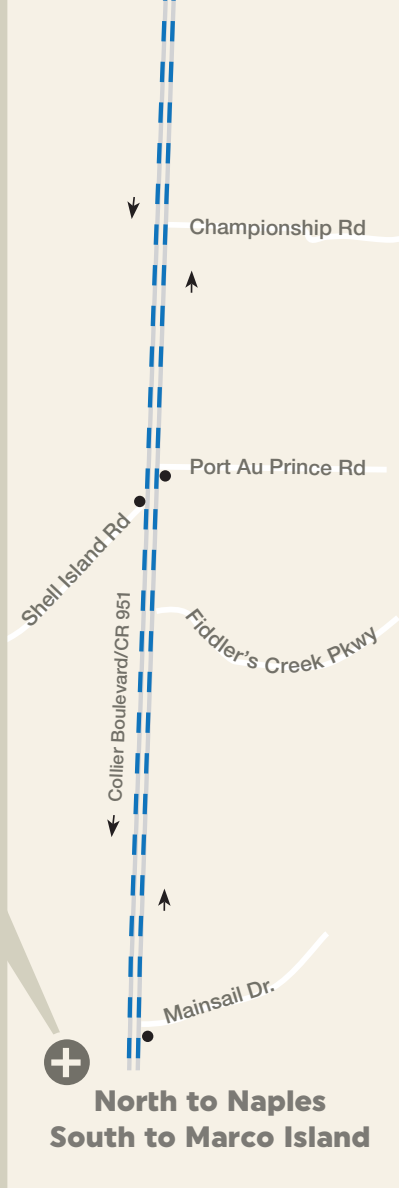

Route 121: Immokalee - Marco Island

121

MORNING RUN							
1	2	3	4	5	6	7	
SR 29	N 19th St	E Eustis Ave	951	951	Marriot	951	
Farm Worker Way	Lake Trafford Rd	S 1st St	Manatee Rd	E Elkham Circle		Swallow Ave	
5:30 AM	5:44 AM	5:54 AM	7:04 AM	7:14 AM	7:22 AM	7:32 AM	
AFTERNOON RUN							
8	9	10	11	12	13	14	15
951	Marriot	951	951	Walmart	SR 29	E Eustis Ave	N 19th St
Swallow Ave		Bald Eagle Dr	Manatee Rd		Farm Worker Way	S 1st St	Lake Trafford Rd
4:55 PM	5:07 PM	5:15 PM	5:30 PM	5:38 PM	6:30 PM	6:38 PM	6:48 PM

Sunday times are highlighted above. / Horario de domingos esta destacados arriba.

North to Naples
South to Marco Island