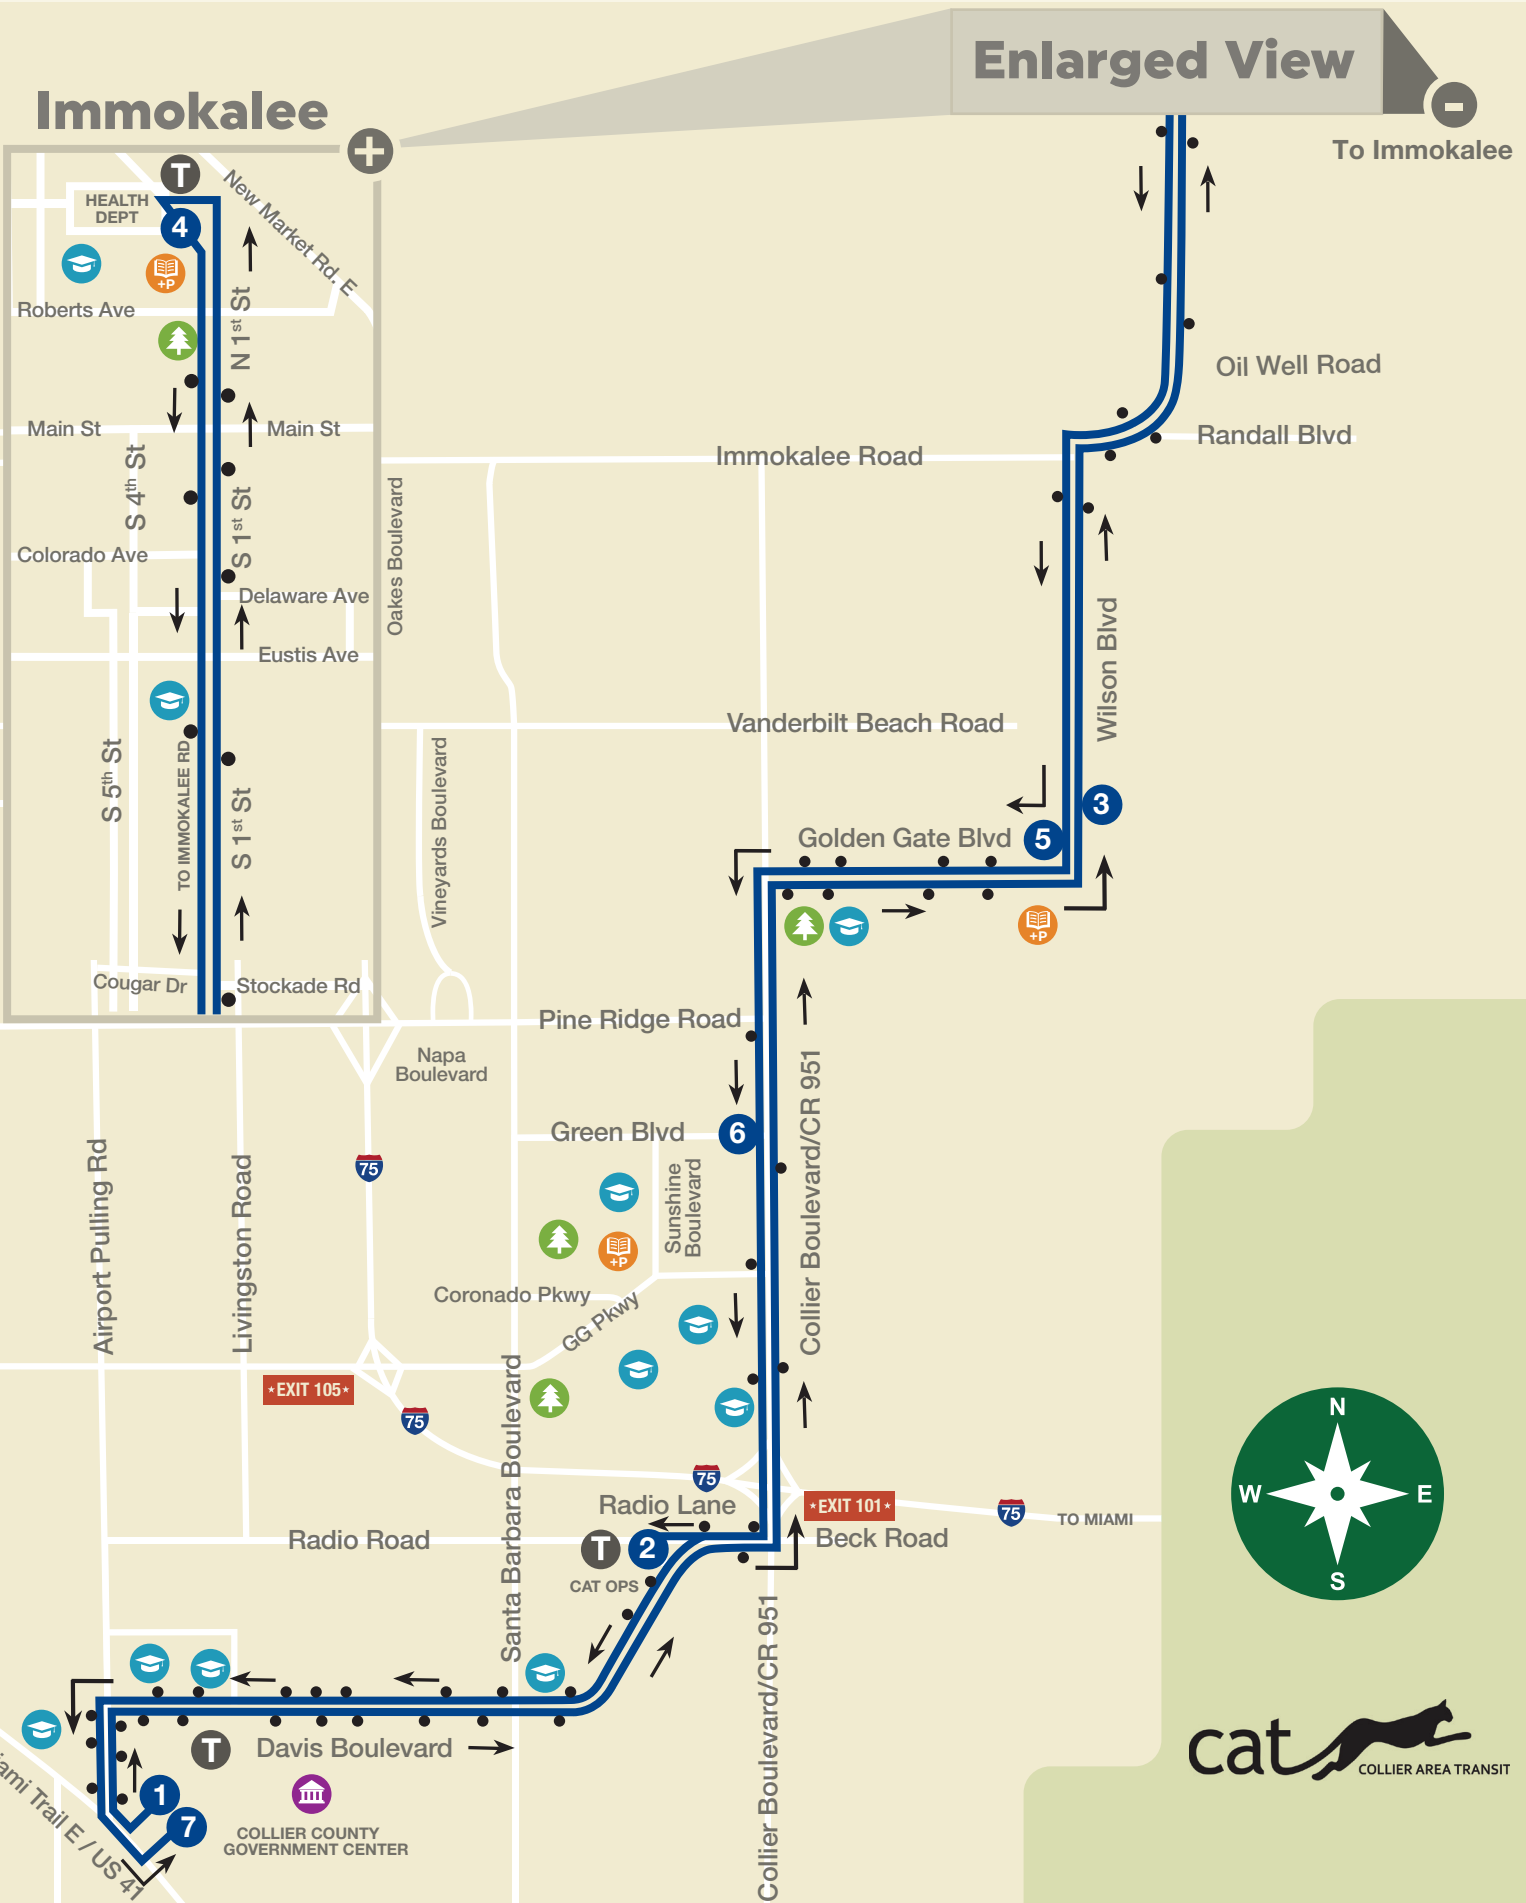

Route 19: Golden Gate Estates - Immokalee

1	2	3	4	5	6	7
Government Center	CAT OPS	Wilson Blvd Golden Gate Blvd	Health Department	Wilson Blvd Golden Gate Blvd	951 Green Blvd	Government Center
	4:25 AM	4:50 AM	5:29 AM	6:04 AM	6:20 AM	6:40 AM
6:50 AM	7:07 AM	7:31 AM	8:14 AM	8:49 AM	9:05 AM	9:25 AM
9:35 AM	9:53 AM	10:17 AM	10:58 AM	11:34 AM	11:51 AM	12:11 PM
12:20 PM	12:38 PM	1:02 PM	1:42 PM	2:18 PM	2:35 PM	2:55 PM
3:10 PM	3:28 PM	3:52 PM	4:34 PM	5:10 PM	5:27 PM	5:47 PM
5:55 PM	6:13 PM	6:37 PM	7:15 PM	7:51 PM	8:07 PM	8:27 PM

Sunday times are highlighted above. / Horario de domingos esta destacados arriba.