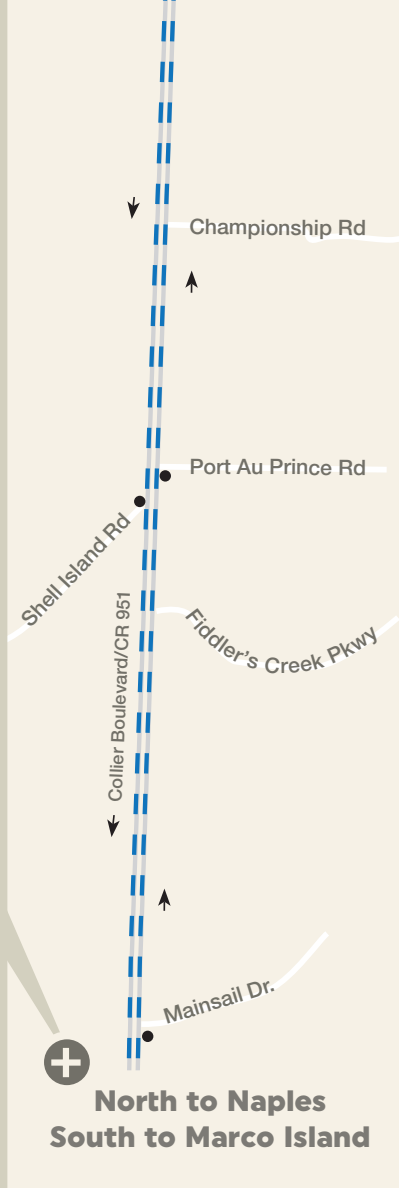

Gulf of Mexico

Route 121: Immokalee - Marco Island

121

MORNING RUN							
1	2	3	4	5	6	7	
SR 29	N 19th St	E Eustis Ave	951	951	Marriot	951	
Farm Worker Way	Lake Trafford Rd	S 1st St	Manatee Rd	E Elkham Circle		Swallow Ave	
5:30 AM	5:44 AM	5:54 AM	7:04 AM	7:14 AM	7:22 AM	7:32 AM	
AFTERNOON RUN							
8	9	10	11	12	13	14	15
951	Marriot	951	951	Walmart	SR 29	E Eustis Ave	N 19th St
Swallow Ave		Bald Eagle Dr	Manatee Rd		Farm Worker Way	S 1st St	Lake Trafford Rd
4:55 PM	5:07 PM	5:15 PM	5:30 PM	5:38 PM	6:30 PM	6:38 PM	6:48 PM

Sunday times are highlighted above. / Horario de domingos esta destacados arriba.

North to Naples
South to Marco Island