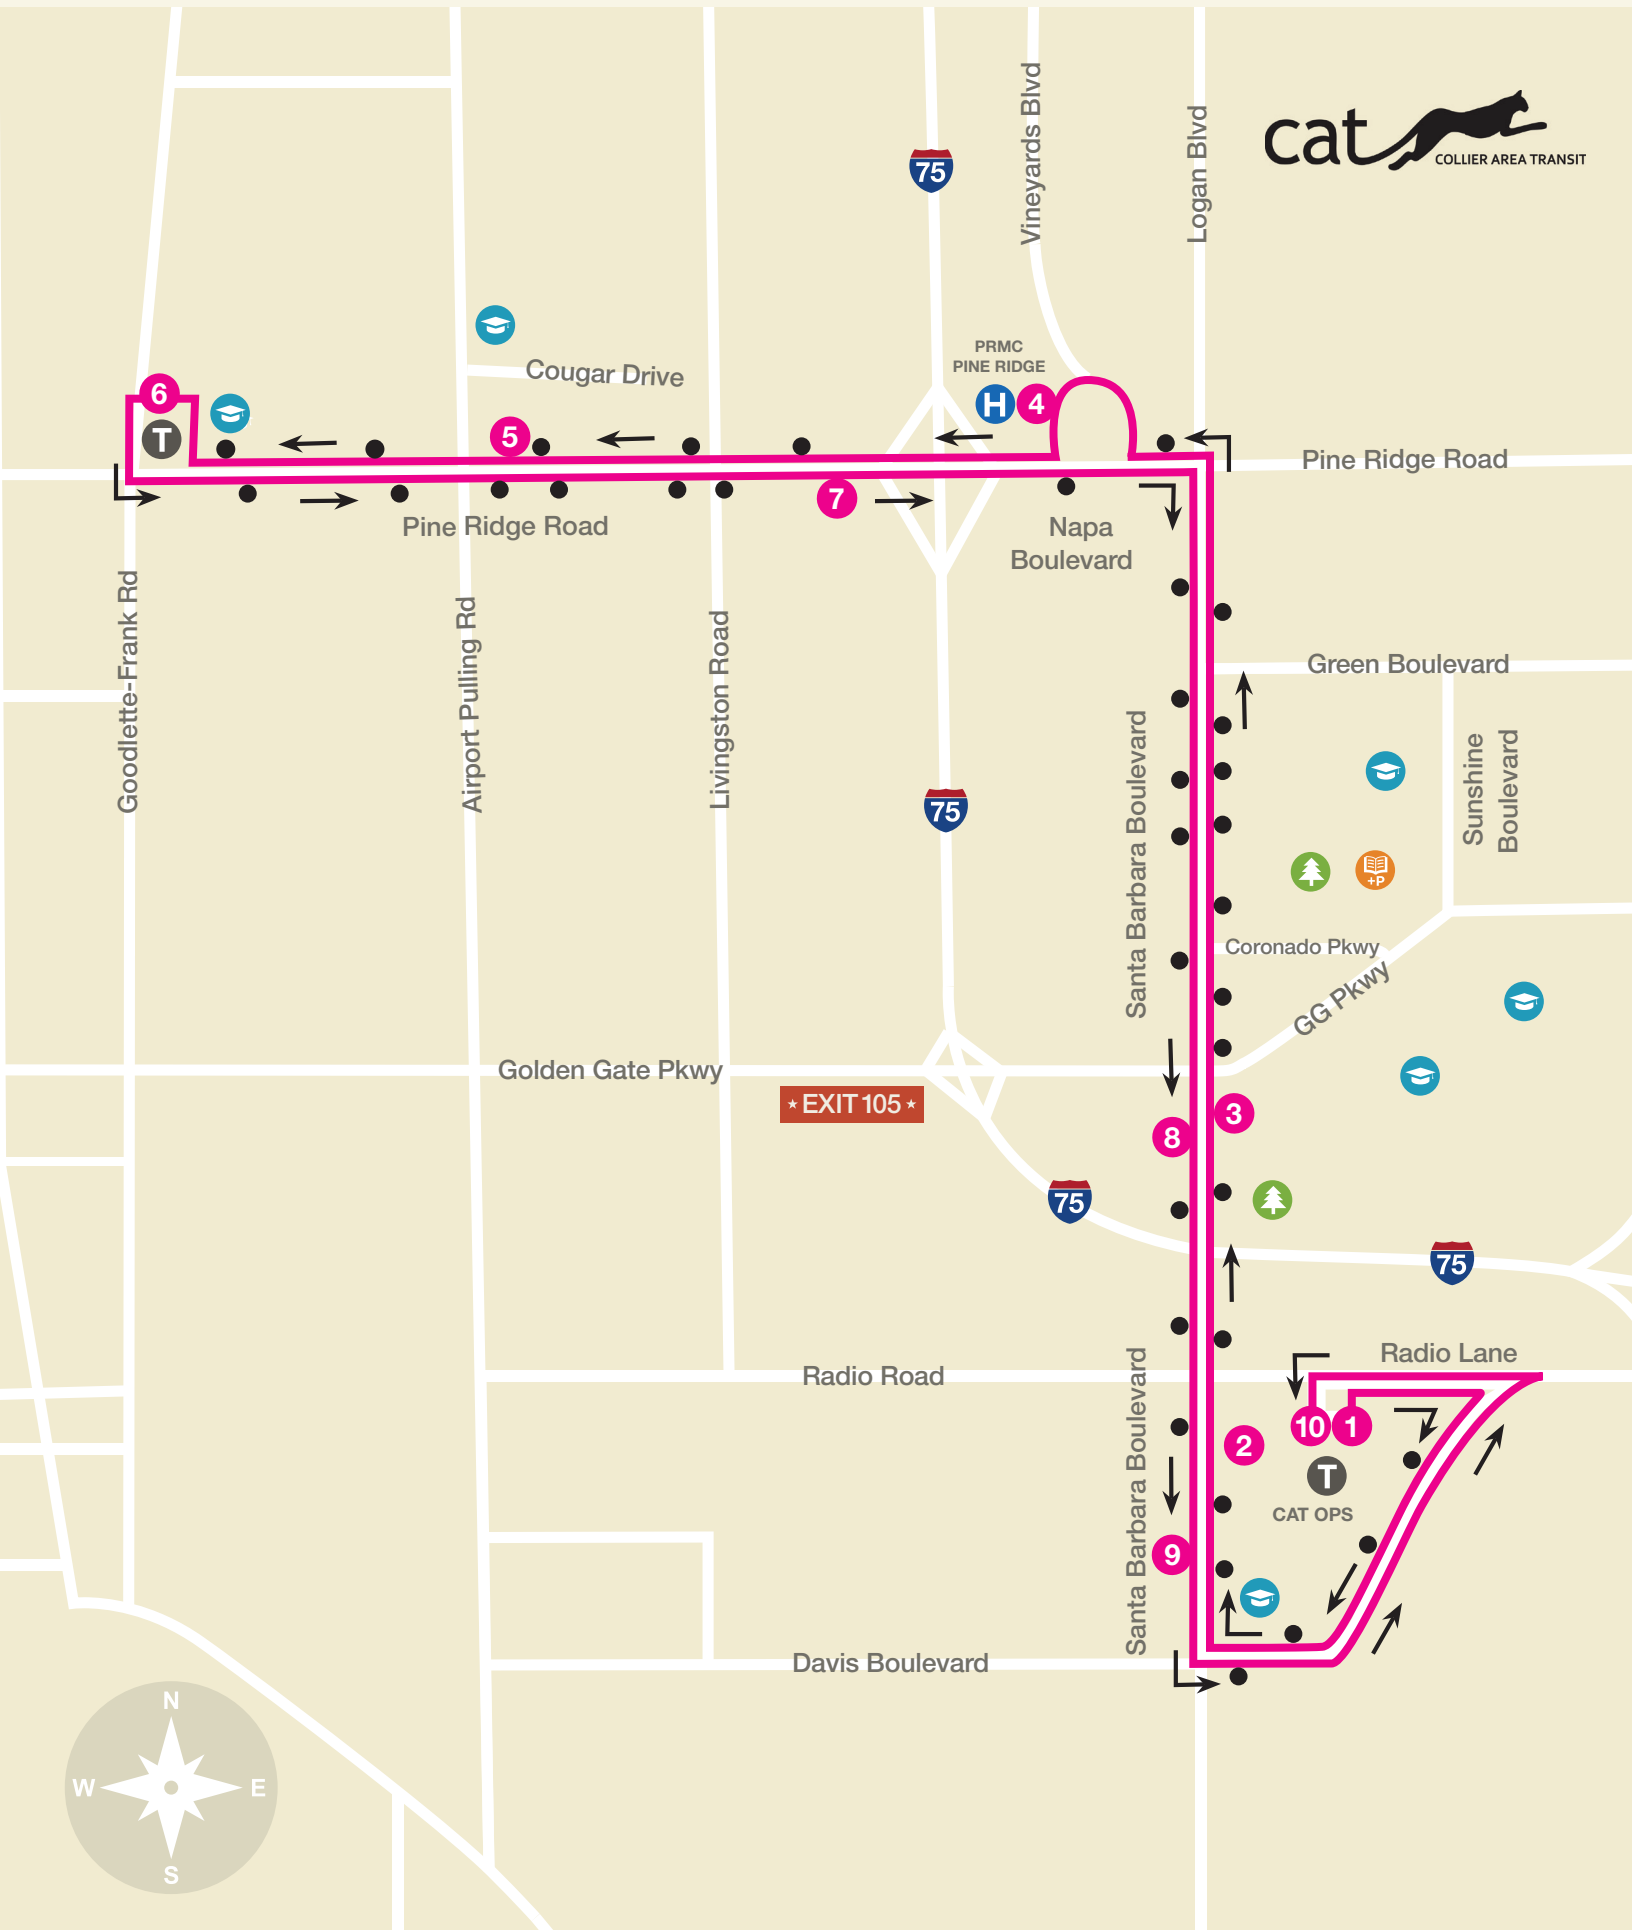

Sunday times are highlighted above. / Horario de domingos esta destacados arriba.

Route 20: Pine Ridge Road

20

1	2	3	4	5	6	7	8	9	10
CAT OPS	Sanata Barbara Radio Rd	Sanata Barbara Golden Gate Pkwy	Physical Reg Pine Ridge	Pine Ridge Airport Rd	Goodlette-Frank Pine Ridge	Pine Ridge Whipoorwill Ln	Sanata Barbara Golden Gate Pkwy	Sanata Barbara Calusa Elem	CAT OPS
6:00 AM	6:08 AM	6:12 AM	6:24 AM	6:32 AM	6:44 AM	6:57 AM	7:11 AM	7:16 AM	7:22 AM
7:30 AM	7:38 AM	7:42 AM	7:54 AM	8:02 AM	8:14 AM	8:27 AM	8:41 AM	8:46 AM	8:52 AM
4:30 PM	4:37 PM	4:51 PM	5:03 PM	5:11 PM	5:22 PM	5:38 PM	5:49 PM	5:54 PM	6:00 PM

Sunday times are highlighted above. / Horario de domingos esta destacados arriba.

Route 13: NCH - Coastland Mall

1	2	3	4	5	6	7	8
Government Center	Davis Blvd Airport Rd	NCH	Coastland Mall	Goodlette Central	Bayshore US 41	US 41 Rattlesnake	Government Center
6:05 AM	6:10 AM	6:18 AM	6:26 AM	6:31 AM	6:37 AM	6:45 AM	6:50 AM
7:05 AM	7:10 AM	7:18 AM	7:26 AM	7:31 AM	7:37 AM	7:45 AM	7:50 AM
8:05 AM	8:10 AM	8:18 AM	8:26 AM	8:31 AM	8:37 AM	8:45 AM	8:50 AM
9:05 AM	9:10 AM	9:18 AM	9:26 AM	9:31 AM	9:37 AM	9:45 AM	9:50 AM
10:05 AM	10:10 AM	10:18 AM	10:26 AM	10:31 AM	10:37 AM	10:45 AM	10:50 AM
11:05 AM	11:10 AM	11:18 AM	11:26 AM	11:31 AM	11:37 AM	11:45 AM	11:50 AM
12:05 PM	12:10 PM	12:18 PM	12:26 PM	12:31 PM	12:37 PM	12:45 PM	12:50 PM
1:05 PM	1:10 PM	1:18 PM	1:26 PM	1:31 PM	1:37 PM	1:45 PM	1:50 PM
2:05 PM	2:10 PM	2:18 PM	2:26 PM	2:31 PM	2:37 PM	2:45 PM	2:50 PM
3:05 PM	3:10 PM	3:18 PM	3:26 PM	3:31 PM	3:37 PM	3:45 PM	3:50 PM
4:05 PM	4:10 PM	4:18 PM	4:26 PM	4:31 PM	4:37 PM	4:45 PM	4:50 PM
5:05 PM	5:10 PM	5:18 PM	5:26 PM	5:31 PM	5:37 PM	5:45 PM	5:50 PM
6:05 PM	6:10 PM	6:18 PM	6:26 PM	6:31 PM	6:37 PM	6:45 PM	6:50 PM
7:05 PM	7:10 PM	7:18 PM	7:26 PM	7:31 PM	7:37 PM	7:45 PM	7:50 PM