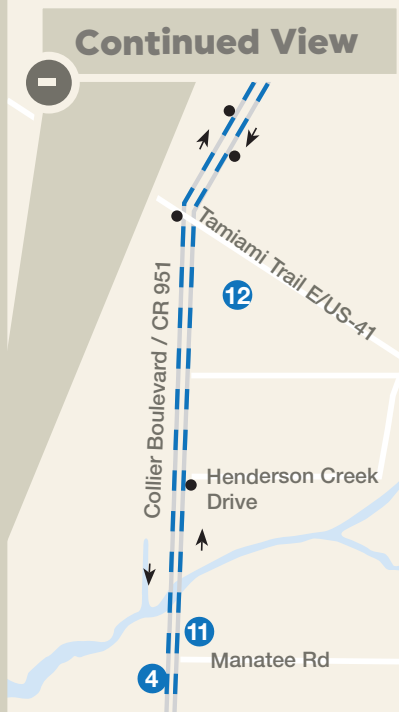

Gulf of Mexico

Route 121: Immokalee - Marco Island

121

MORNING RUN							
1	2	3	4	5	6	7	
SR 29	N 19th St	E Eustis Ave	951	951	Marriot	951	
Farm Worker Way	Lake Trafford Rd	S 1st St	Manatee Rd	E Elkham Circle		Swallow Ave	
5:30 AM	5:44 AM	5:54 AM	7:04 AM	7:14 AM	7:22 AM	7:32 AM	
AFTERNOON RUN							
8	9	10	11	12	13	14	15
951	Marriot	951	951	Walmart	SR 29	E Eustis Ave	N 19th St
Swallow Ave		Bald Eagle Dr	Manatee Rd		Farm Worker Way	S 1st St	Lake Trafford Rd
4:55 PM	5:07 PM	5:15 PM	5:30 PM	5:38 PM	6:30 PM	6:38 PM	6:48 PM

Sunday times are highlighted above. / Horario de domingos esta destacados arriba.

North to Naples
South to Marco Island