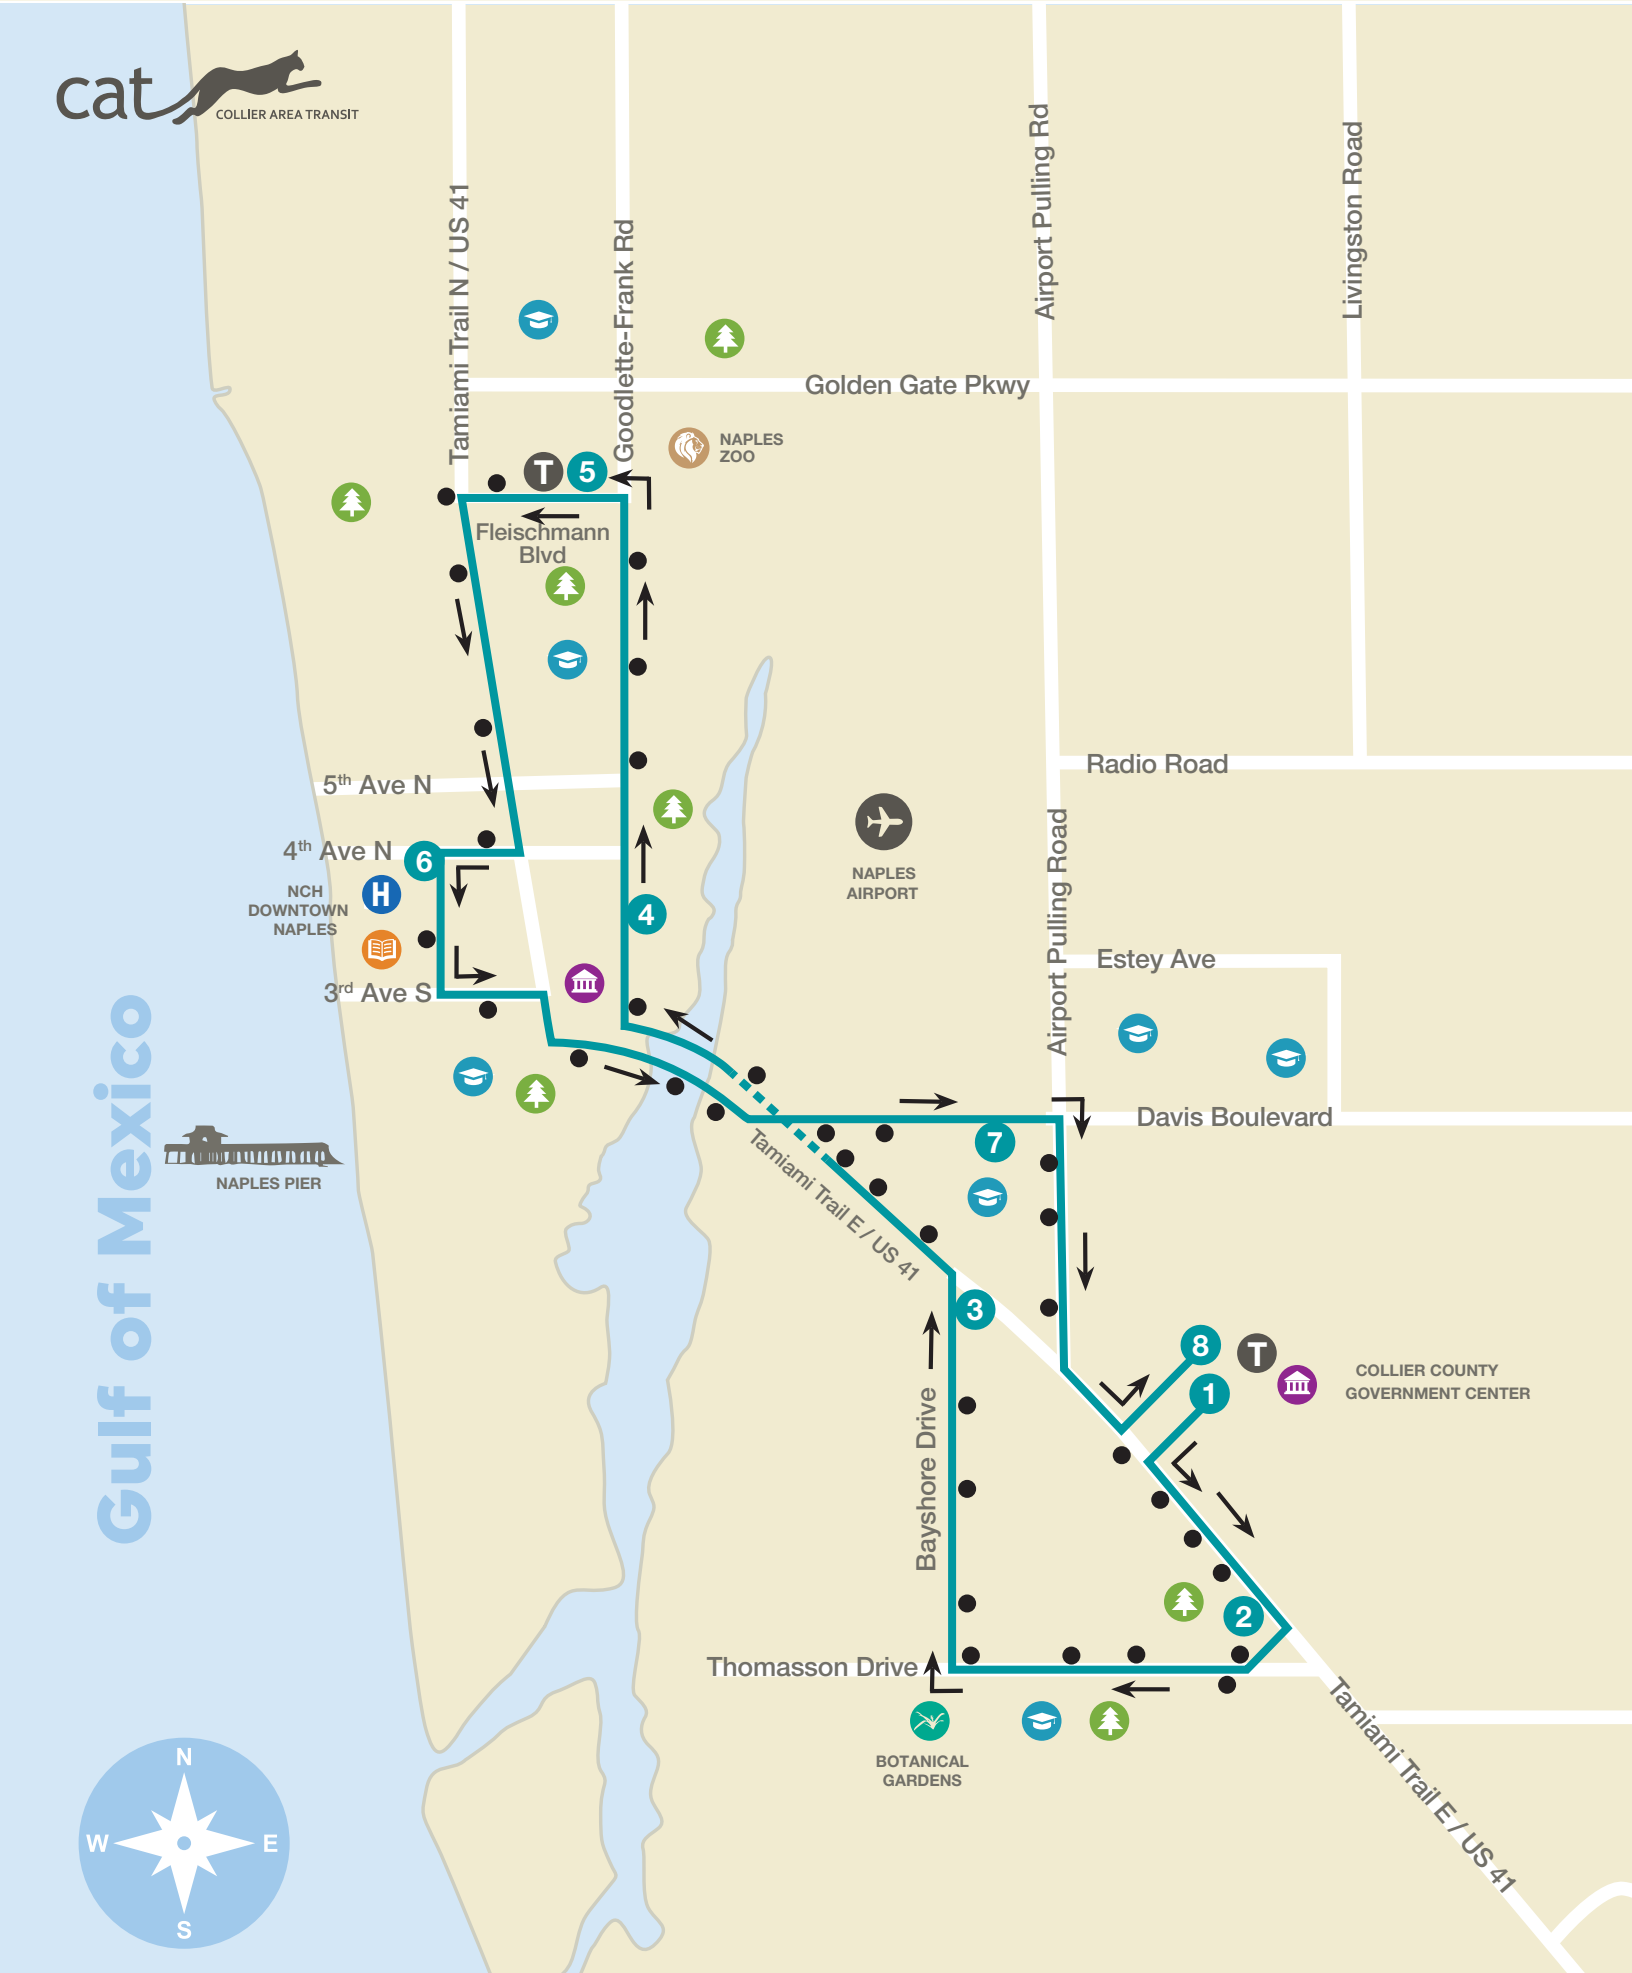

No Sunday service. / No servicio los domingos.

Route 14: Bayshore Drive - Coastland Mall

14

1	2	3	4	5	6	7	8
Government Center	Thomason US 41	Bayshore US 41	Goodlette Central	Coastland Mall	NCH 8th St N	Davis Shadowlawn	Government Center
6:35 AM	6:40 AM	6:53 AM	7:01 AM	7:06 AM	7:12 AM	7:21 AM	7:25 AM
7:35 AM	7:40 AM	7:53 AM	8:01 AM	8:06 AM	8:12 AM	8:21 AM	8:25 AM
8:35 AM	8:40 AM	8:53 AM	9:01 AM	9:06 AM	9:12 AM	9:21 AM	9:25 AM
9:35 AM	9:40 AM	9:53 AM	10:01 AM	10:06 AM	10:12 AM	10:21 AM	10:25 AM
10:35 AM	10:40 AM	10:53 AM	11:01 AM	11:06 AM	11:12 AM	11:21 AM	11:25 AM
11:35 AM	11:40 AM	11:53 AM	12:01 PM	12:06 PM	12:12 PM	12:21 PM	12:25 PM
12:35 PM	12:40 PM	12:53 PM	1:01 PM	1:06 PM	1:12 PM	1:21 PM	1:25 PM
1:35 PM	1:40 PM	1:53 PM	2:01 PM	2:06 PM	2:12 PM	2:21 PM	2:25 PM
2:35 PM	2:40 PM	2:53 PM	3:01 PM	3:06 PM	3:12 PM	3:21 PM	3:25 PM
3:35 PM	3:40 PM	3:53 PM	4:01 PM	4:06 PM	4:12 PM	4:21 PM	4:25 PM
4:35 PM	4:40 PM	4:53 PM	5:01 PM	5:06 PM	5:12 PM	5:21 PM	5:25 PM
5:35 PM	5:40 PM	5:53 PM	6:01 PM	6:06 PM	6:12 PM	6:21 PM	6:25 PM

No Sunday service. / No servicio los domingos.

Route 28: Golden Gate Estates - Ave Maria - Immokalee

28

1	2	3	4	5	6	7	8	9	10
Government Center	CAT OPS	Wilson Blvd Golden Gate Blvd	Ave Maria	Health Department	Ave Maria	Wilson Blvd Golden Gate Blvd	951 Green Blvd	CAT OPS	Government Center
	3:35 AM	3:55 AM	4:23 AM	4:40 AM	4:55 AM	5:22 AM	5:35 AM		5:55 AM
11:00 AM	11:18 AM	11:41 AM	12:13 PM	12:33 PM	12:51 PM	1:23 PM	1:40 PM		2:00 PM
5:05 PM	5:23 PM	5:47 PM	6:19 PM	6:39 PM	6:57 PM	7:24 PM	7:41 PM	7:51 PM	