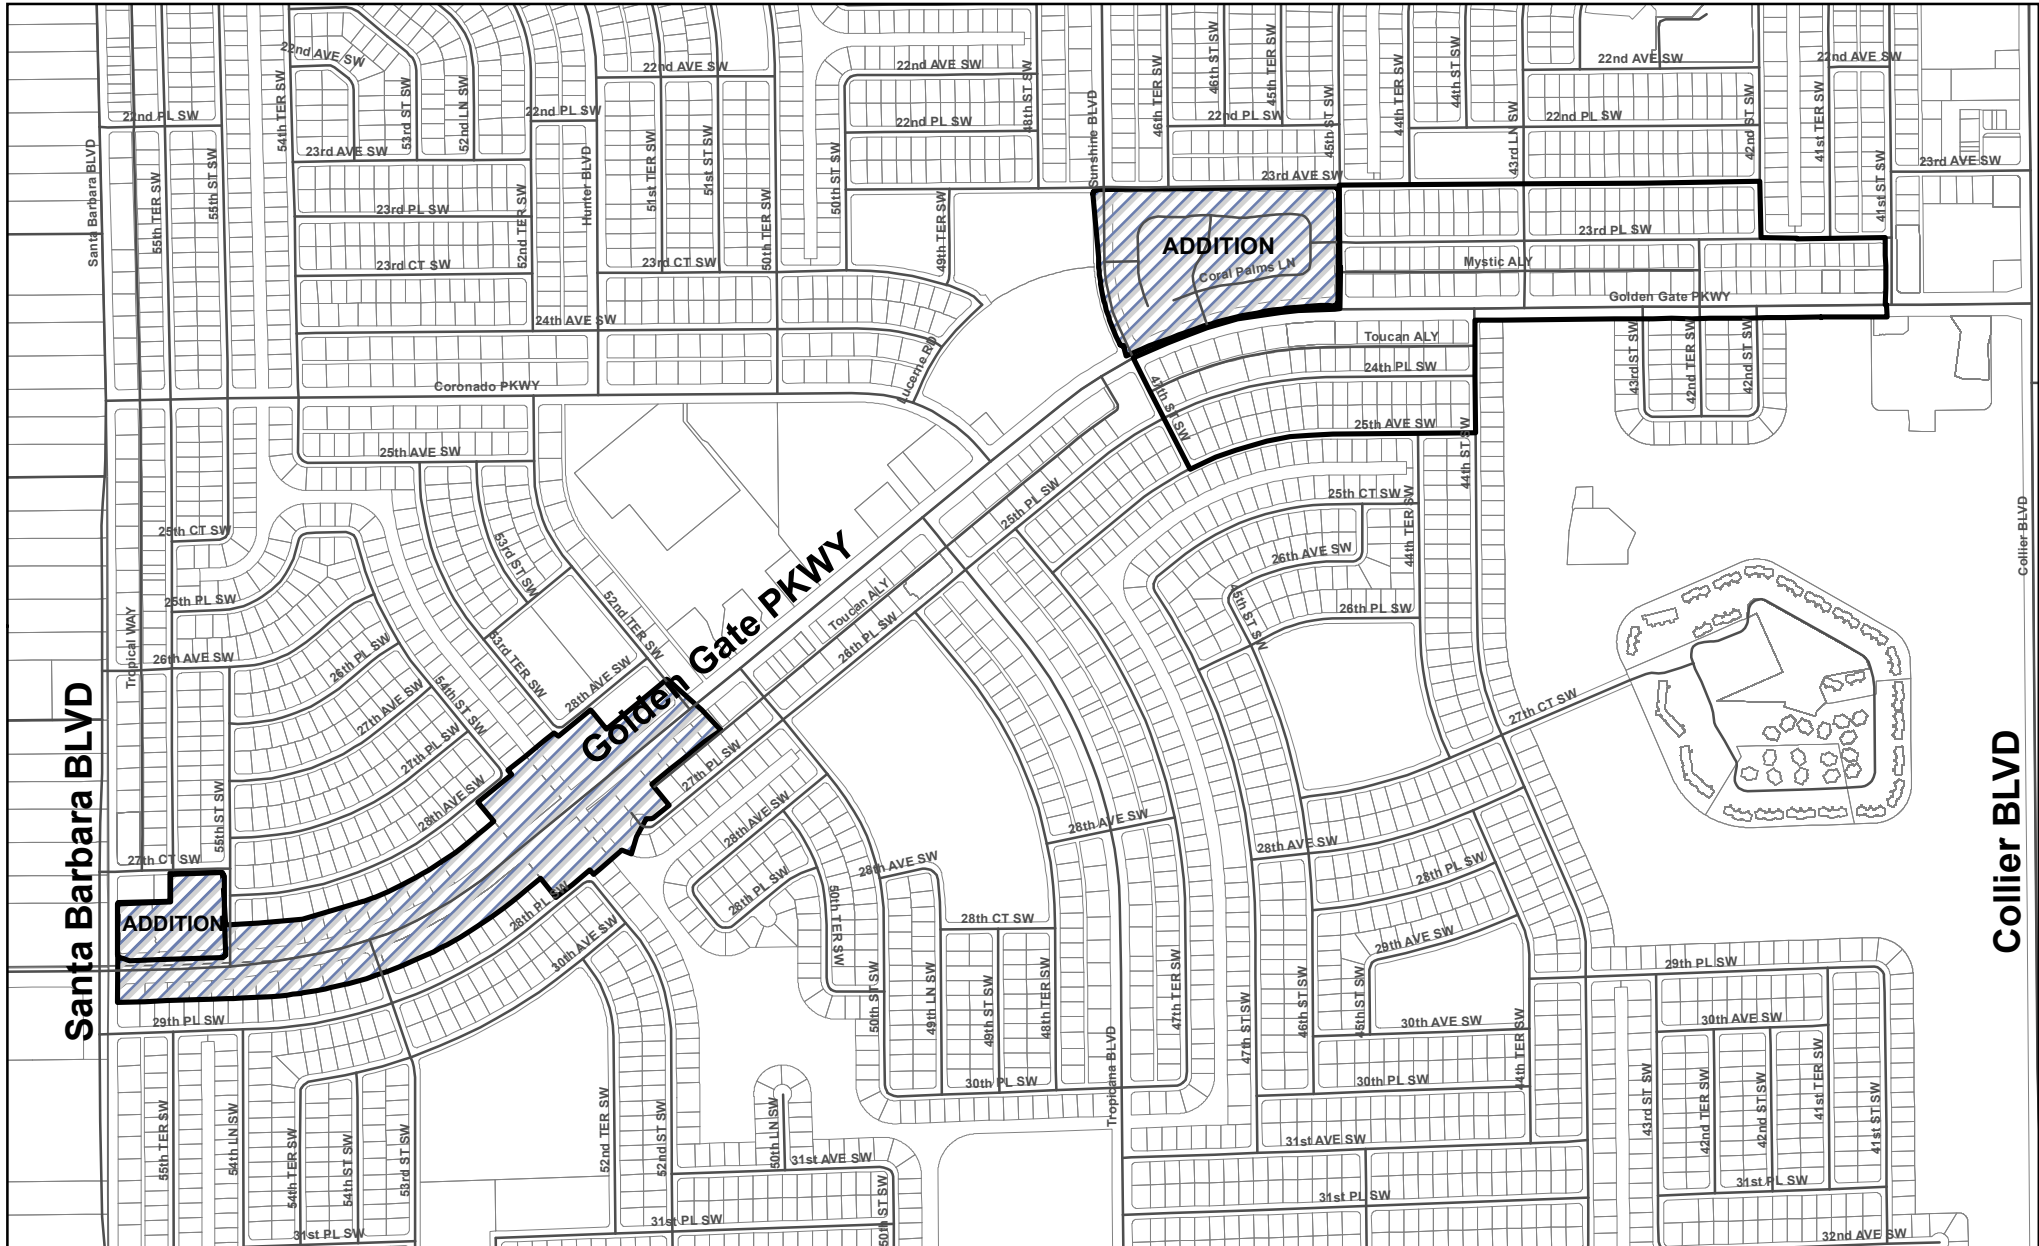

DOWNTOWN CENTER COMMERCIAL SUBDISTRICT COLLIER COUNTY, FLORIDA

PREPARED BY: GIS/CAD MAPPING SECTION
GROWTH MANAGEMENT DEPARTMENT
FILE: DOWNTOWN CENTER COMMERCIAL SUBDISTRICT.mxd
DATE: 10/2019

- ADOPTED - OCTOBER 26, 2004
(Ord. No. 2004-71)
- AMENDED - JANUARY 25, 2007
(Ord. No. 2007-19)
- AMENDED - OCTOBER 14, 2008
(Ord. No. 2008-59)
- AMENDED - SEPTEMBER 24, 2019
(Ord. No. 2019-24)

LEGEND	
	ADDITION
	DOWNTOWN CENTER COMMERCIAL SUBDISTRICT

Santa Barbara BLVD

Collier BLVD

Golden Gate Pkwy

ADDITION
Coral Palms Ln

ADDITION