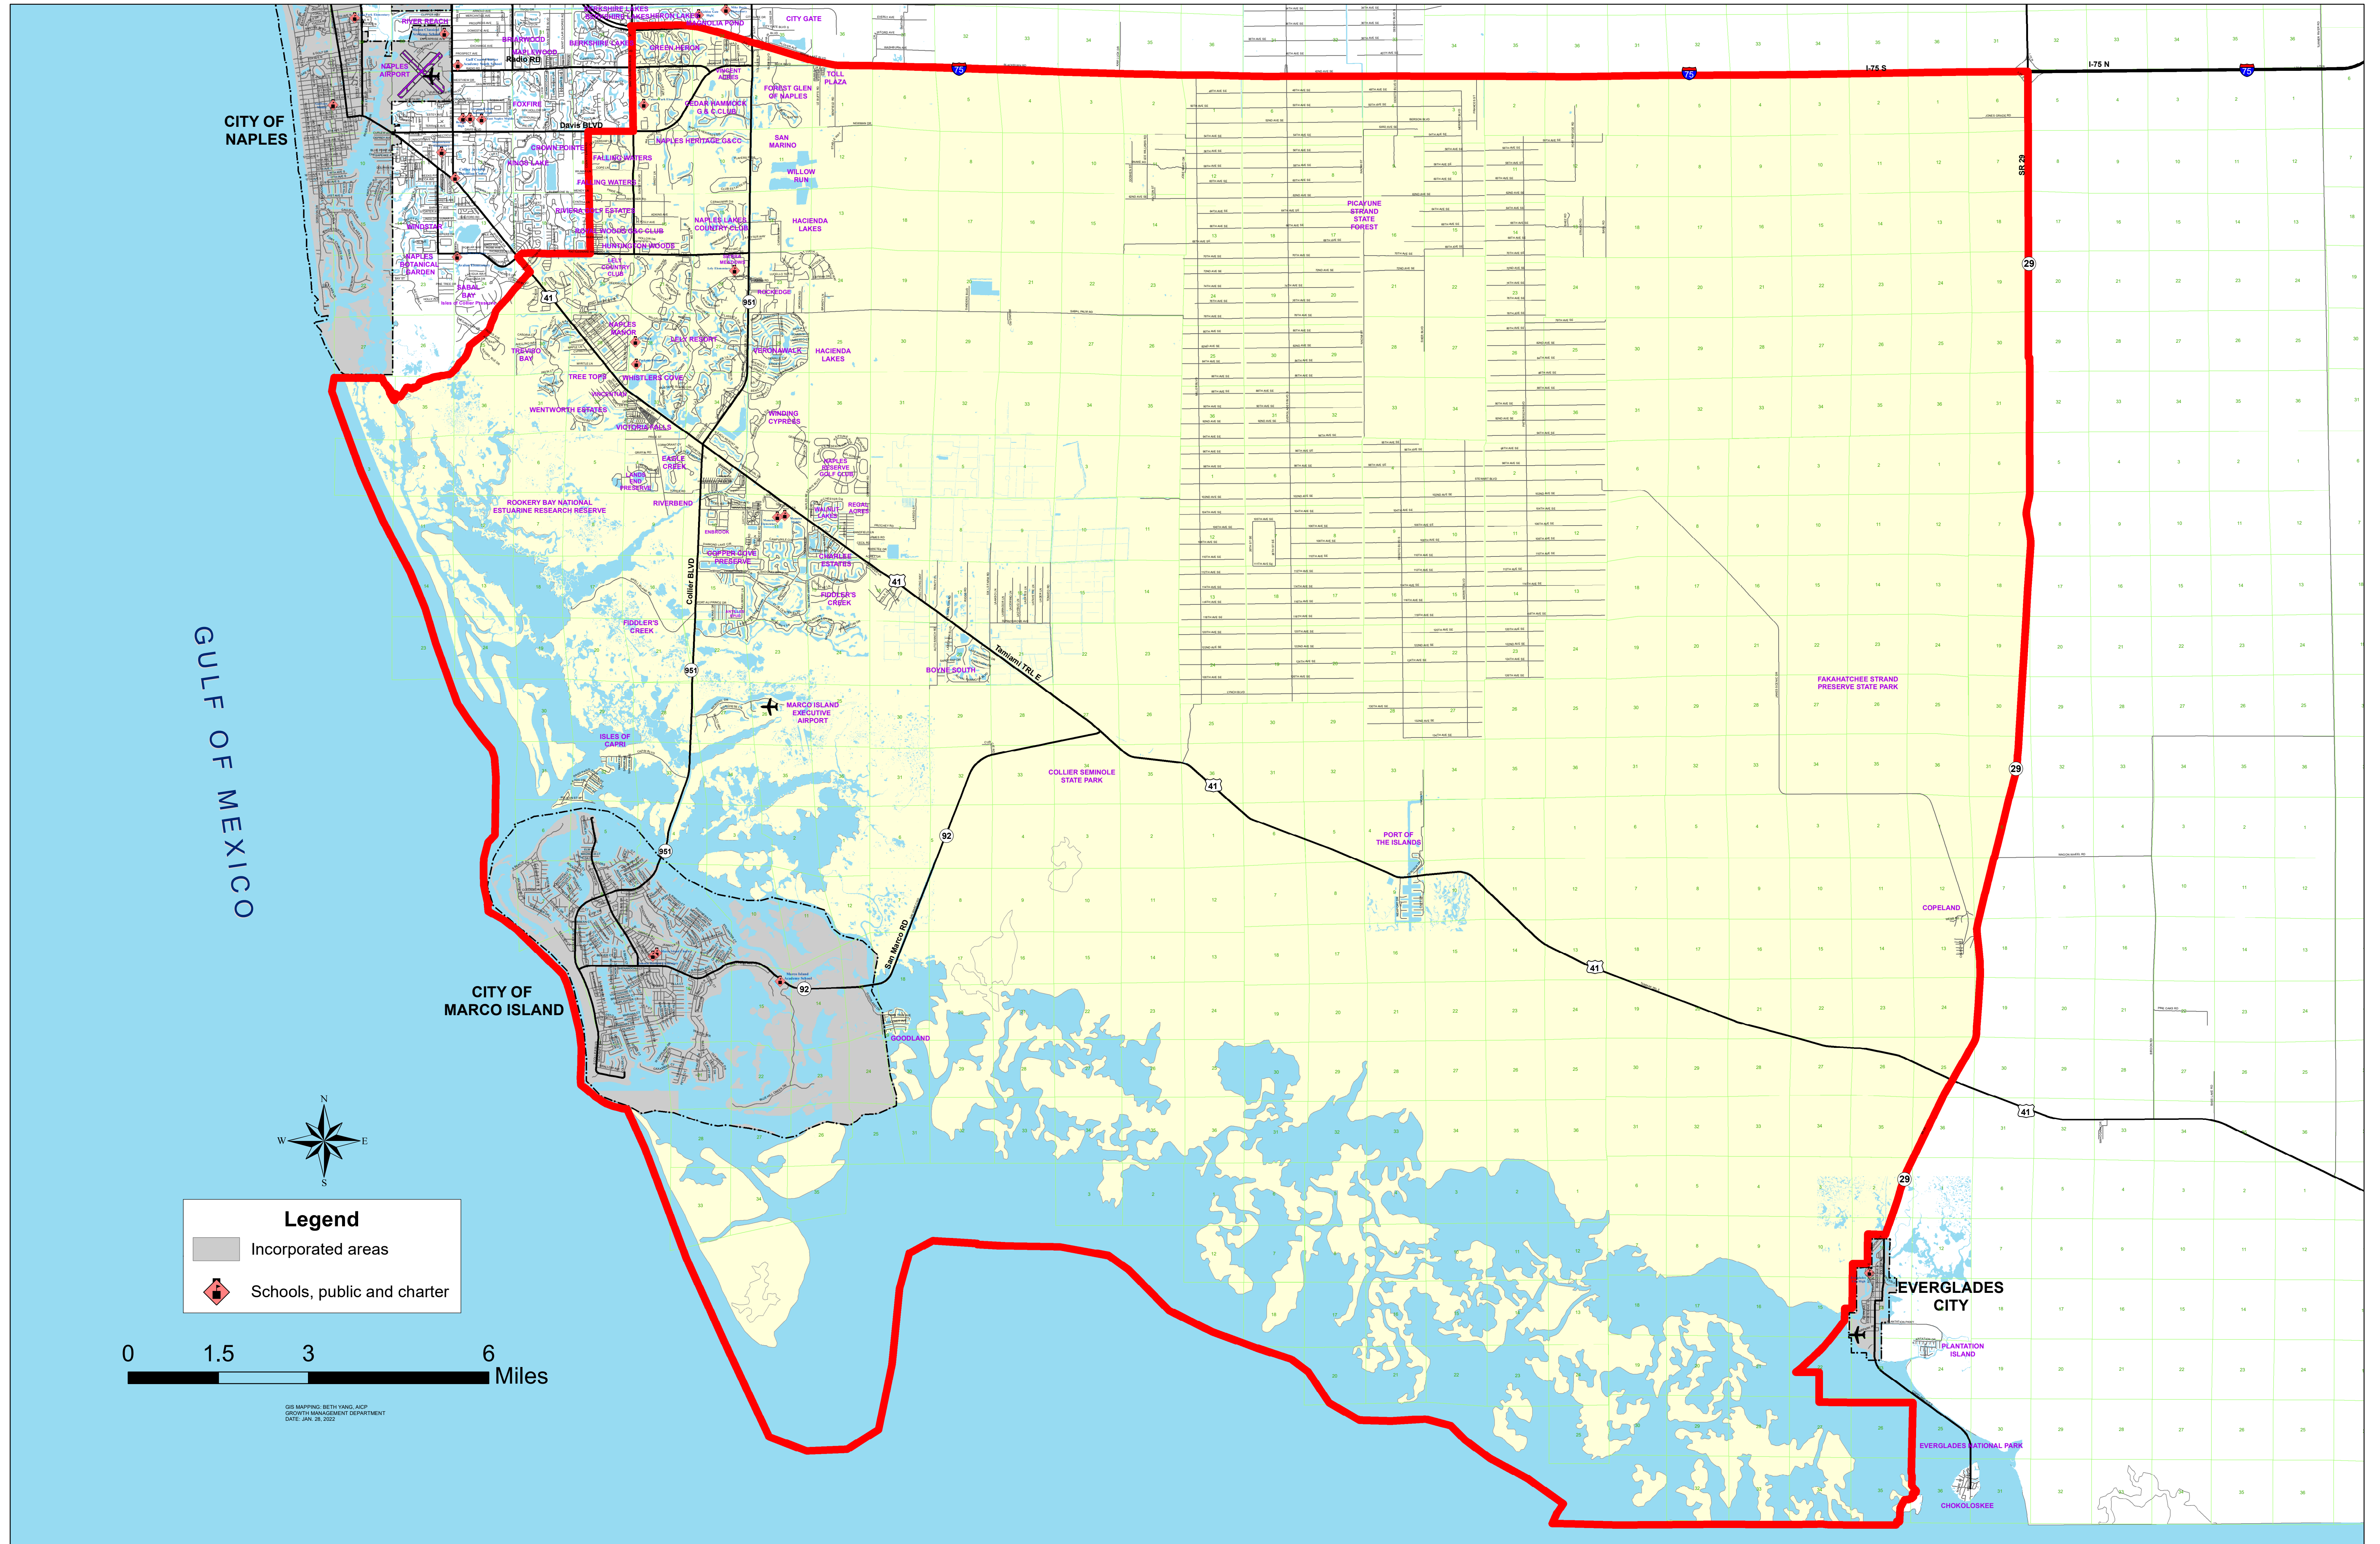

COMMISSION DISTRICT 1 COLLIER COUNTY, FLORIDA

Legend

- Incorporated areas
- Schools, public and charter