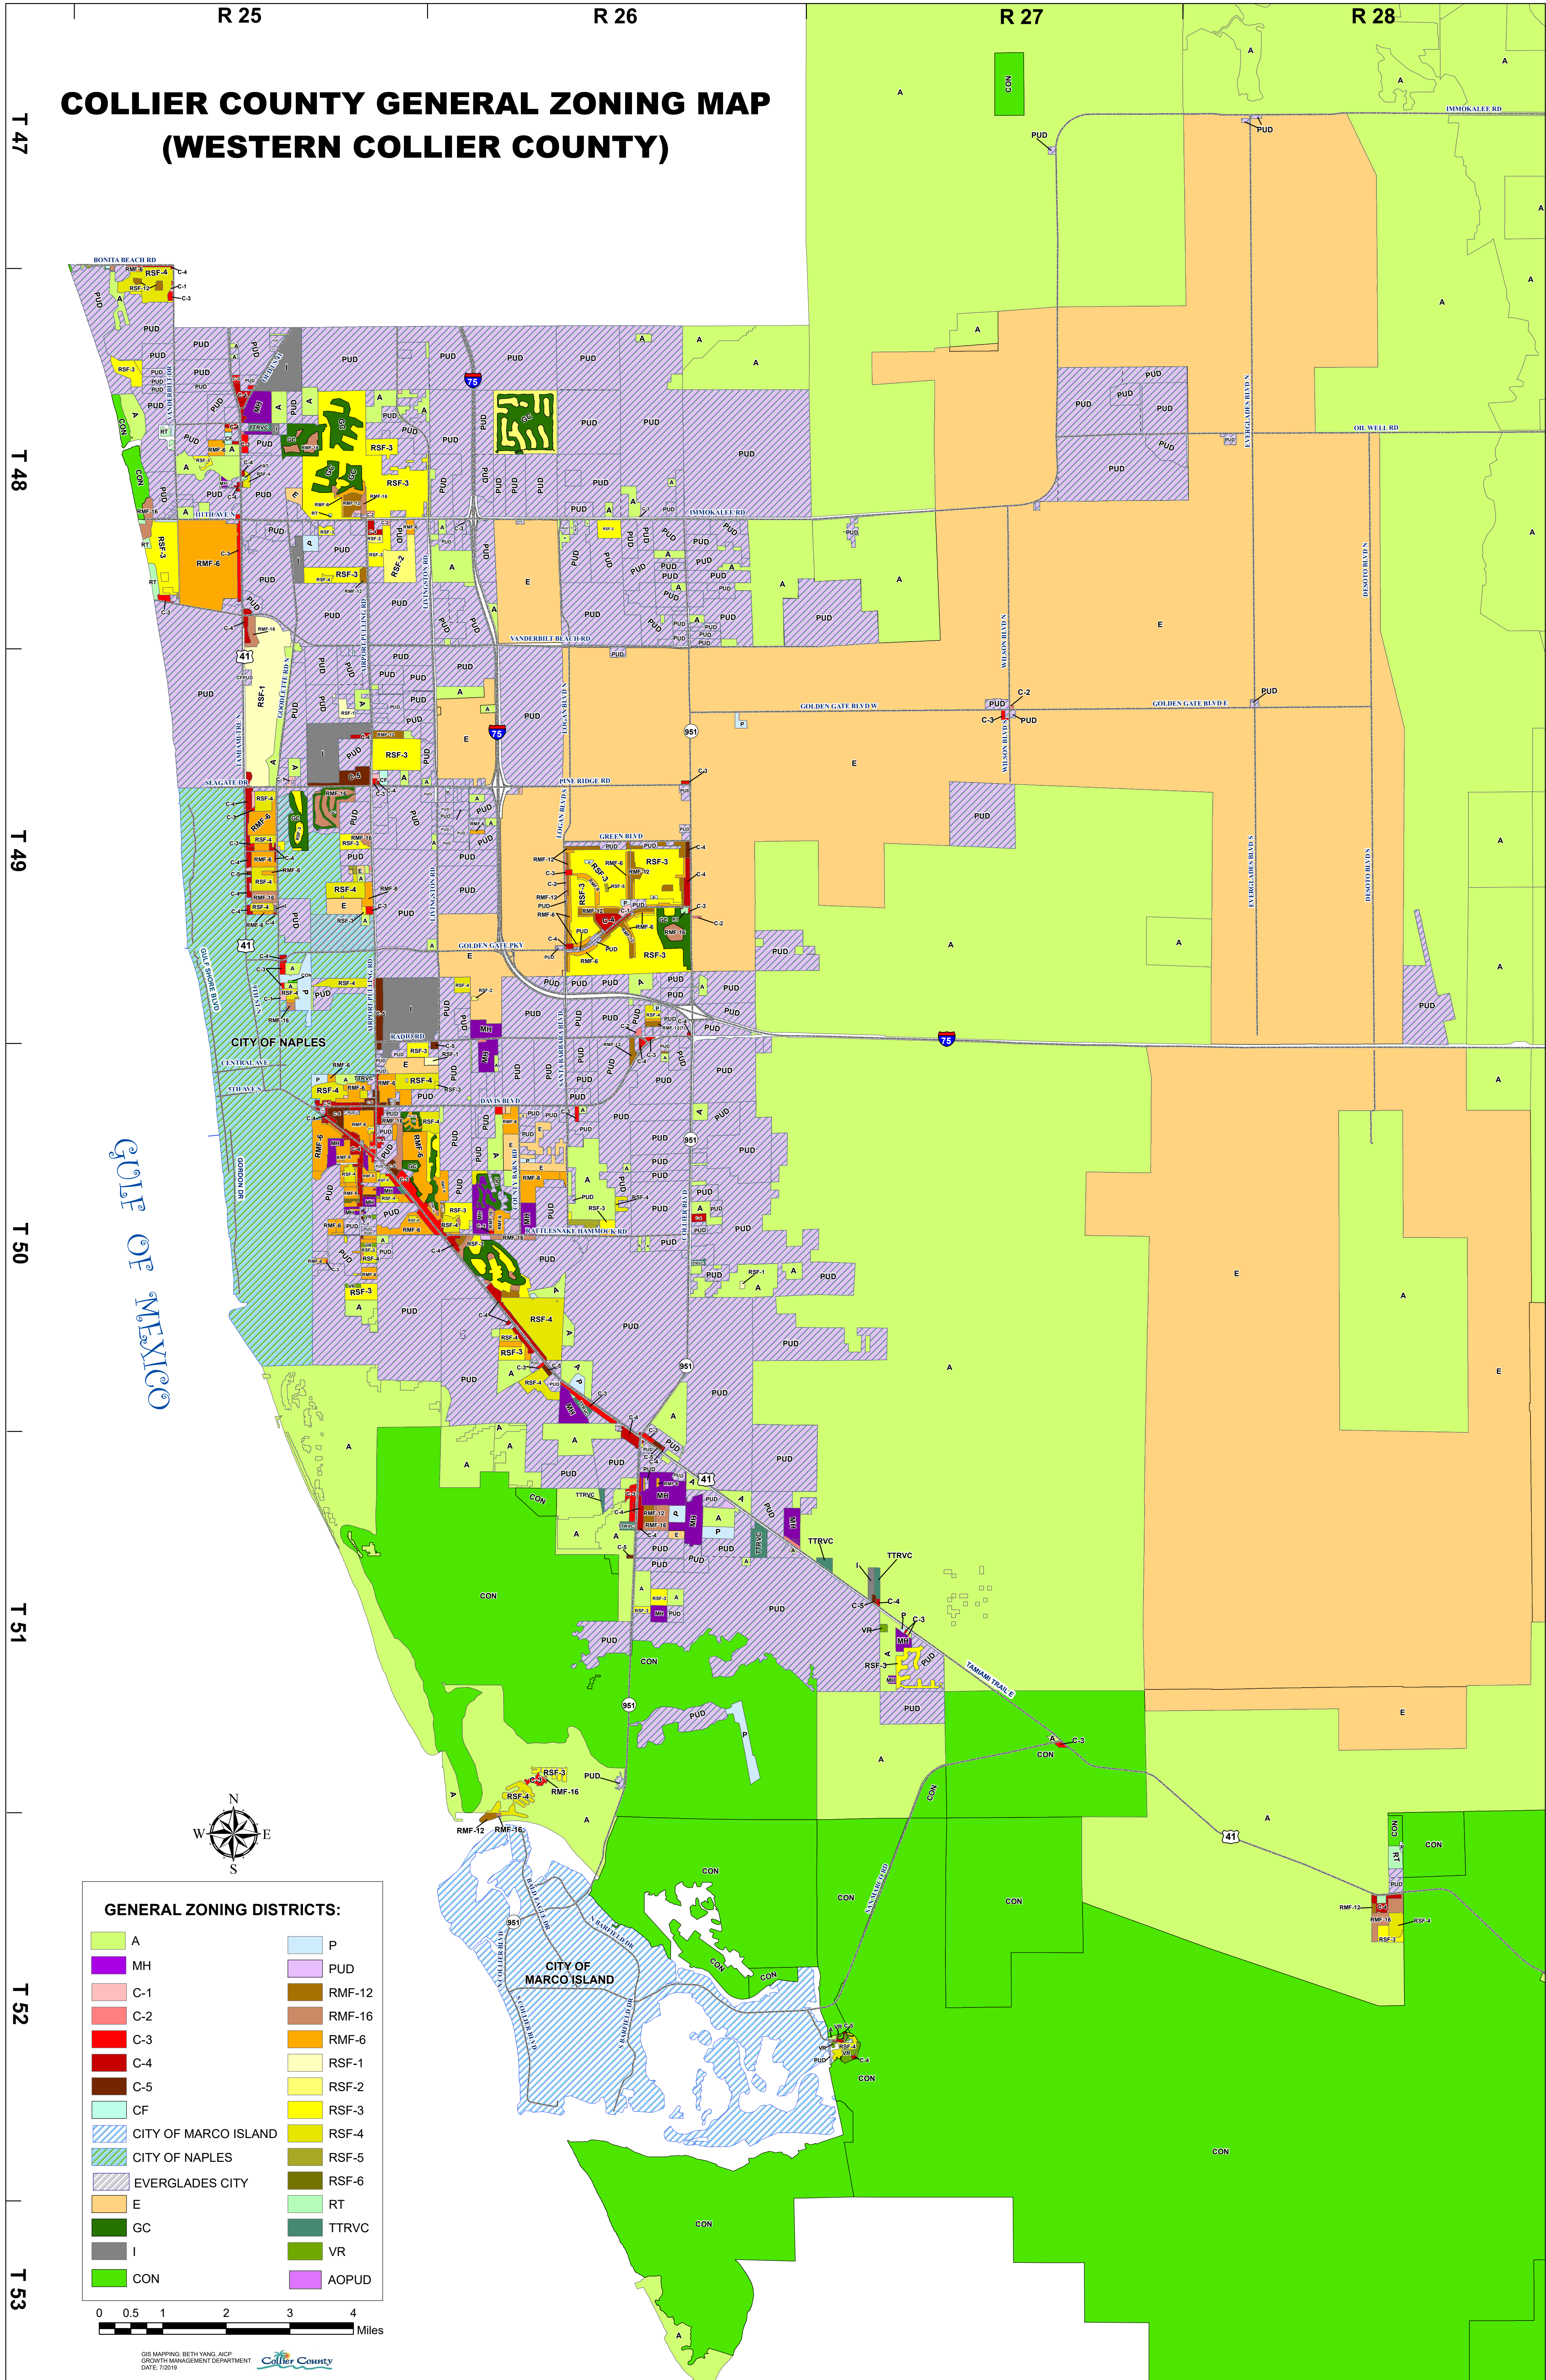

# COLLIER COUNTY GENERAL ZONING MAP (WESTERN COLLIER COUNTY)

**GENERAL ZONING DISTRICTS:**

|                      |        |
|----------------------|--------|
| A                    | P      |
| MH                   | PUD    |
| C-1                  | RMF-12 |
| C-2                  | RMF-16 |
| C-3                  | RMF-6  |
| C-4                  | RSF-1  |
| C-5                  | RSF-2  |
| CF                   | RSF-3  |
| CITY OF MARCO ISLAND | RSF-4  |
| CITY OF NAPLES       | RSF-5  |
| EVERGLADES CITY      | RSF-6  |
| E                    | RT     |
| GC                   | TTRVC  |
| I                    | VR     |
| CON                  | AOPUD  |