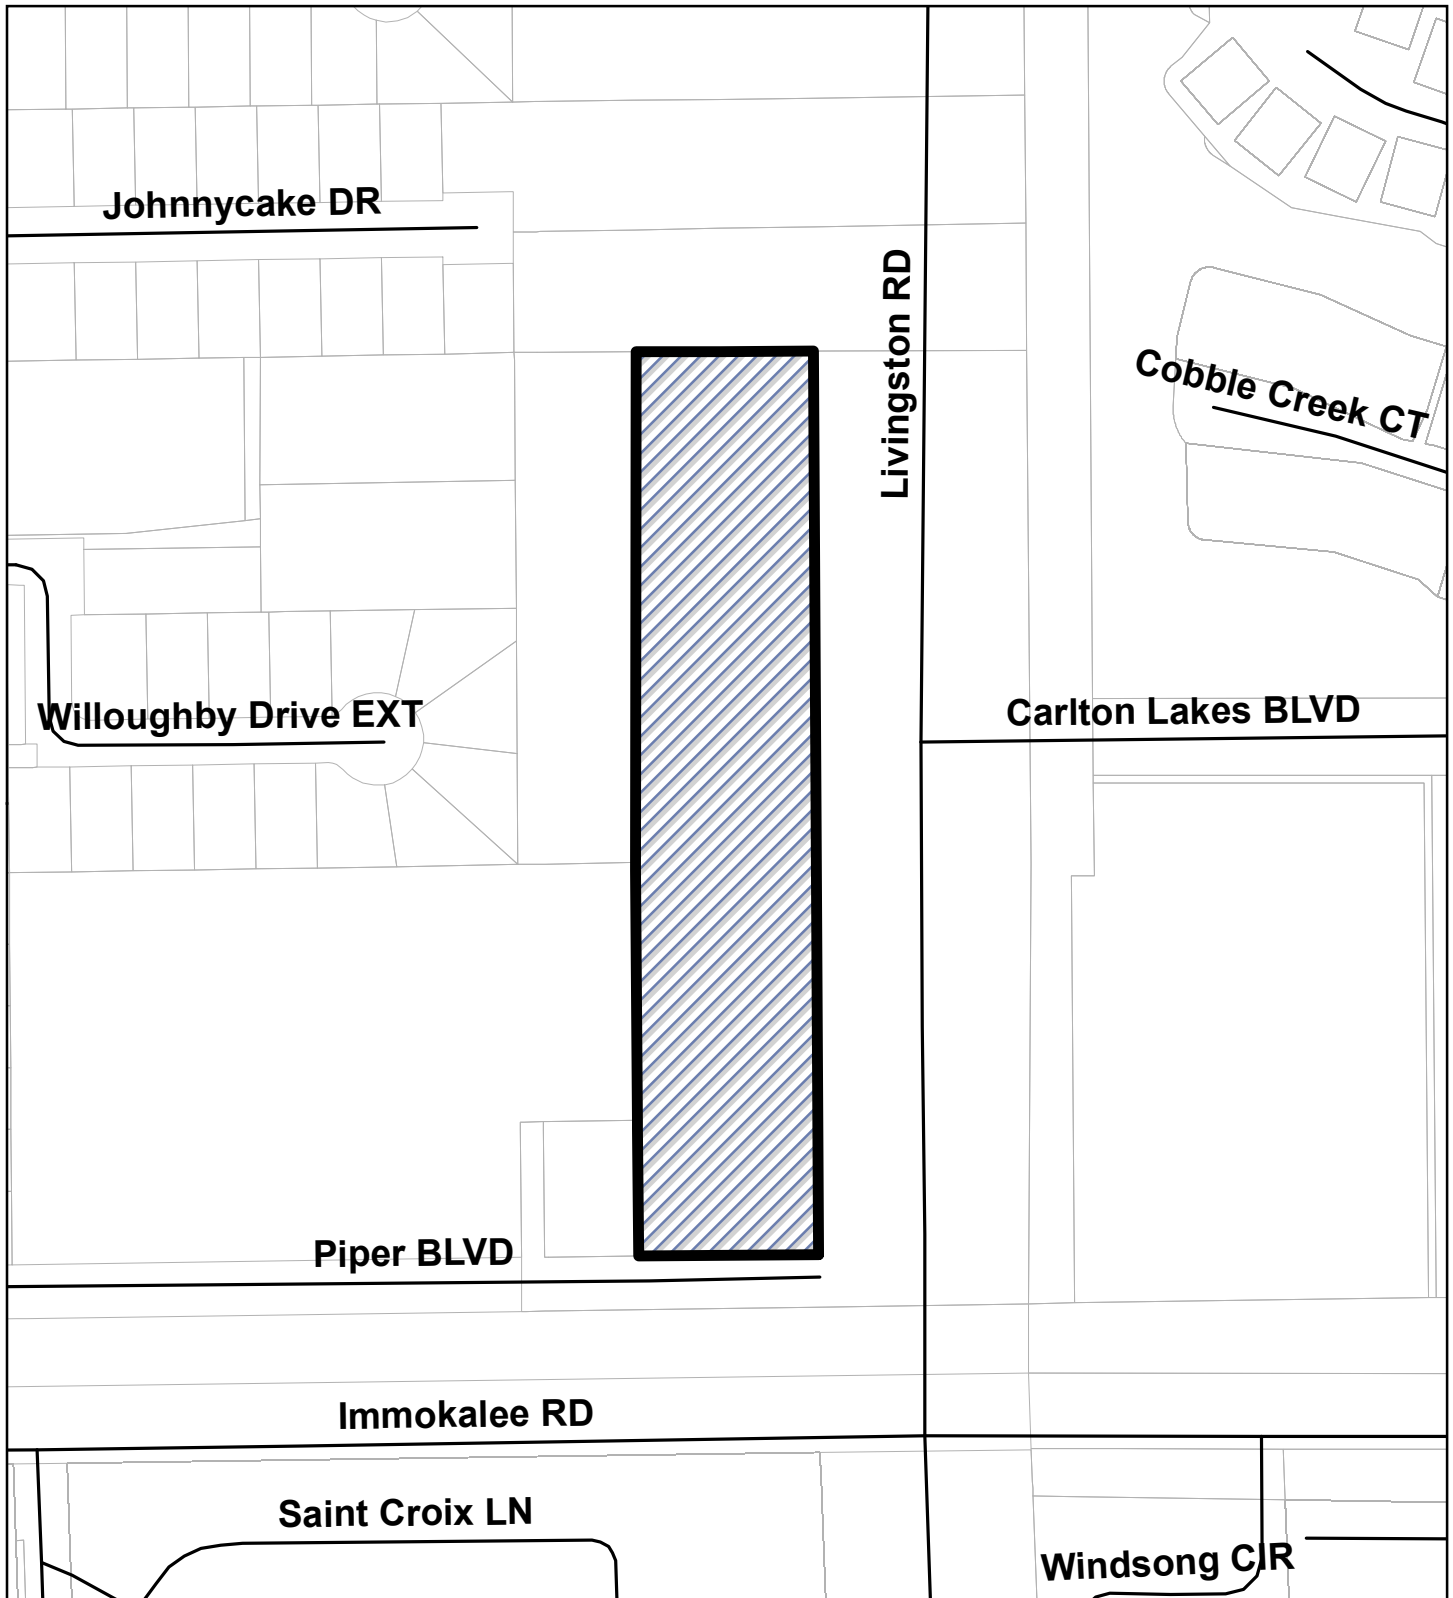

SEED TO TABLE COMMERCIAL SUBDISTRICT
COLLIER COUNTY, FLORIDA

ADOPTED - SEPTEMBER 25, 2018
(Ord. No. 2018-48)

PREPARED BY: GIS/CAD MAPPING SECTION
GROWTH MANAGEMENT DEPARTMENT
FILE: CPSS-2016-3 LOCATION MAP.mxd
DATE: 11/2/2018

LEGEND

Seed To Table Commercial Subdistrict