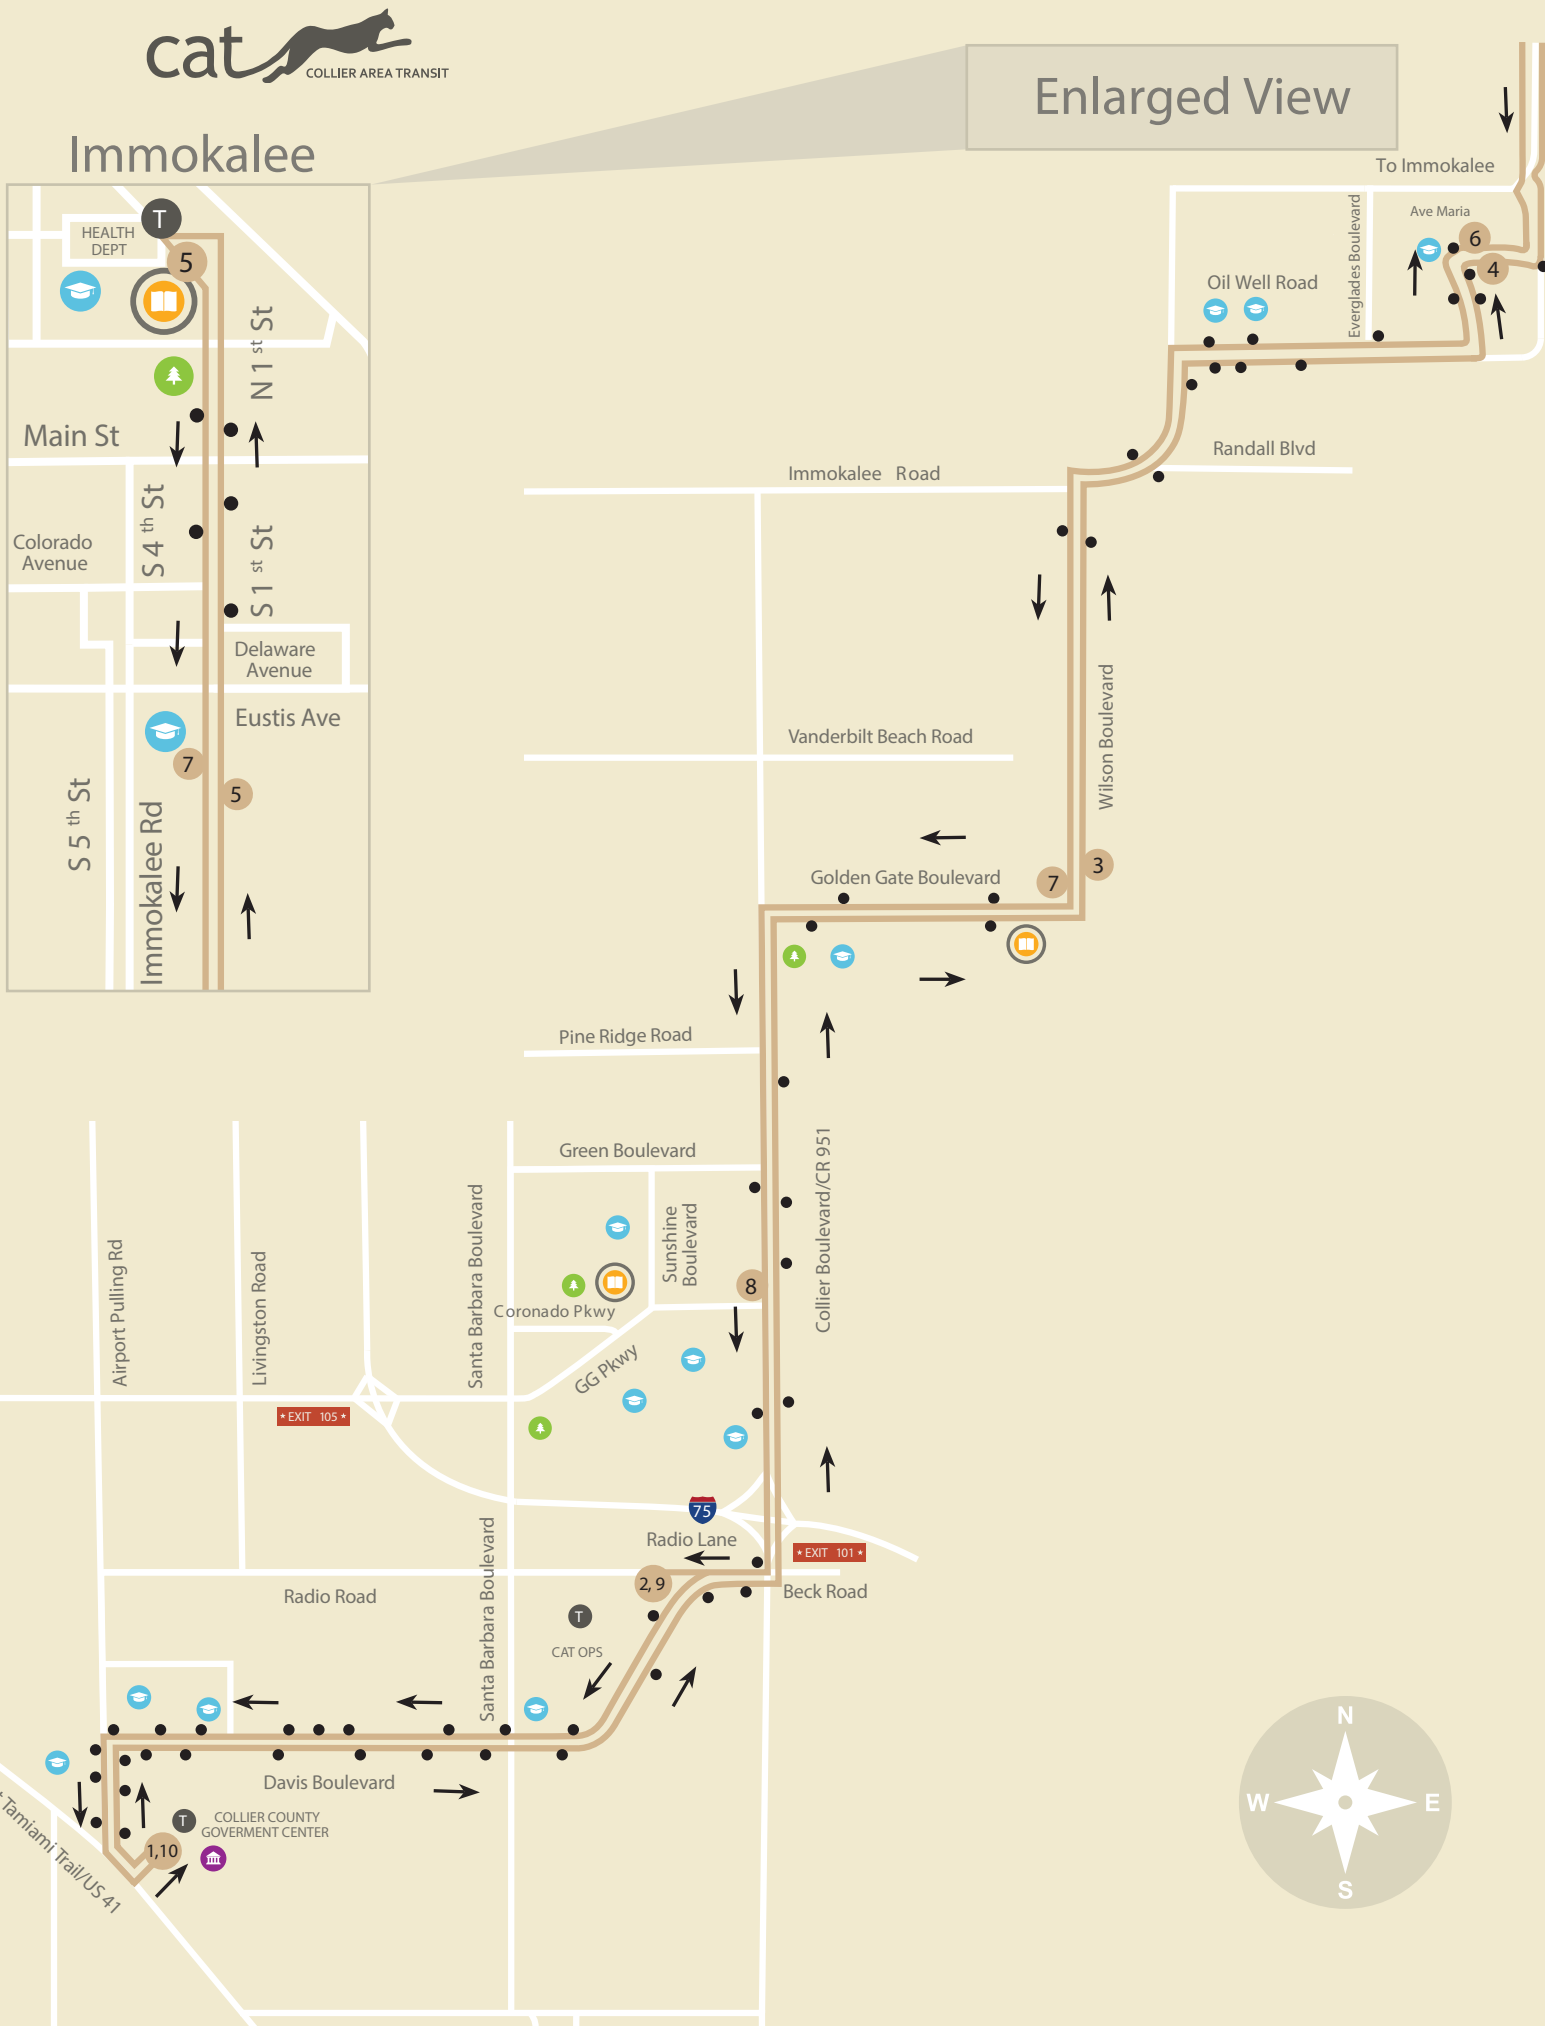

Route 28: Golden Gate Estates/Everglades Blvd. - Immokalee City

1	2	3	4	5	6	7	8	9	10
GOVERNMENT CENTER	CAT OPS	WILSON BLVD GOLDEN GATE BLVD	AVE MARIA	HEALTH DEPARTMENT	AVE MARIA	WILSON BLVD GOLDEN GATE BLVD	951 GOLDEN GATE PKWY	CAT OPS	GOVERNMENT CENTER
	3:45 AM	4:05 AM	4:33 AM	4:50 AM	5:05 AM	5:32 AM	5:45 AM		6:05 AM
11:00 AM	11:18 AM	11:41 AM	12:13 PM	12:33 PM	12:51 PM	1:23 PM	1:40 PM		2:00 PM
5:00 PM	5:18 PM	5:42 PM	6:14 PM	6:34 PM	6:52 PM	7:24 PM	7:41 PM	7:51 PM	

Sunday times are highlighted above./Horario de domingos esta oscurecido arriba.