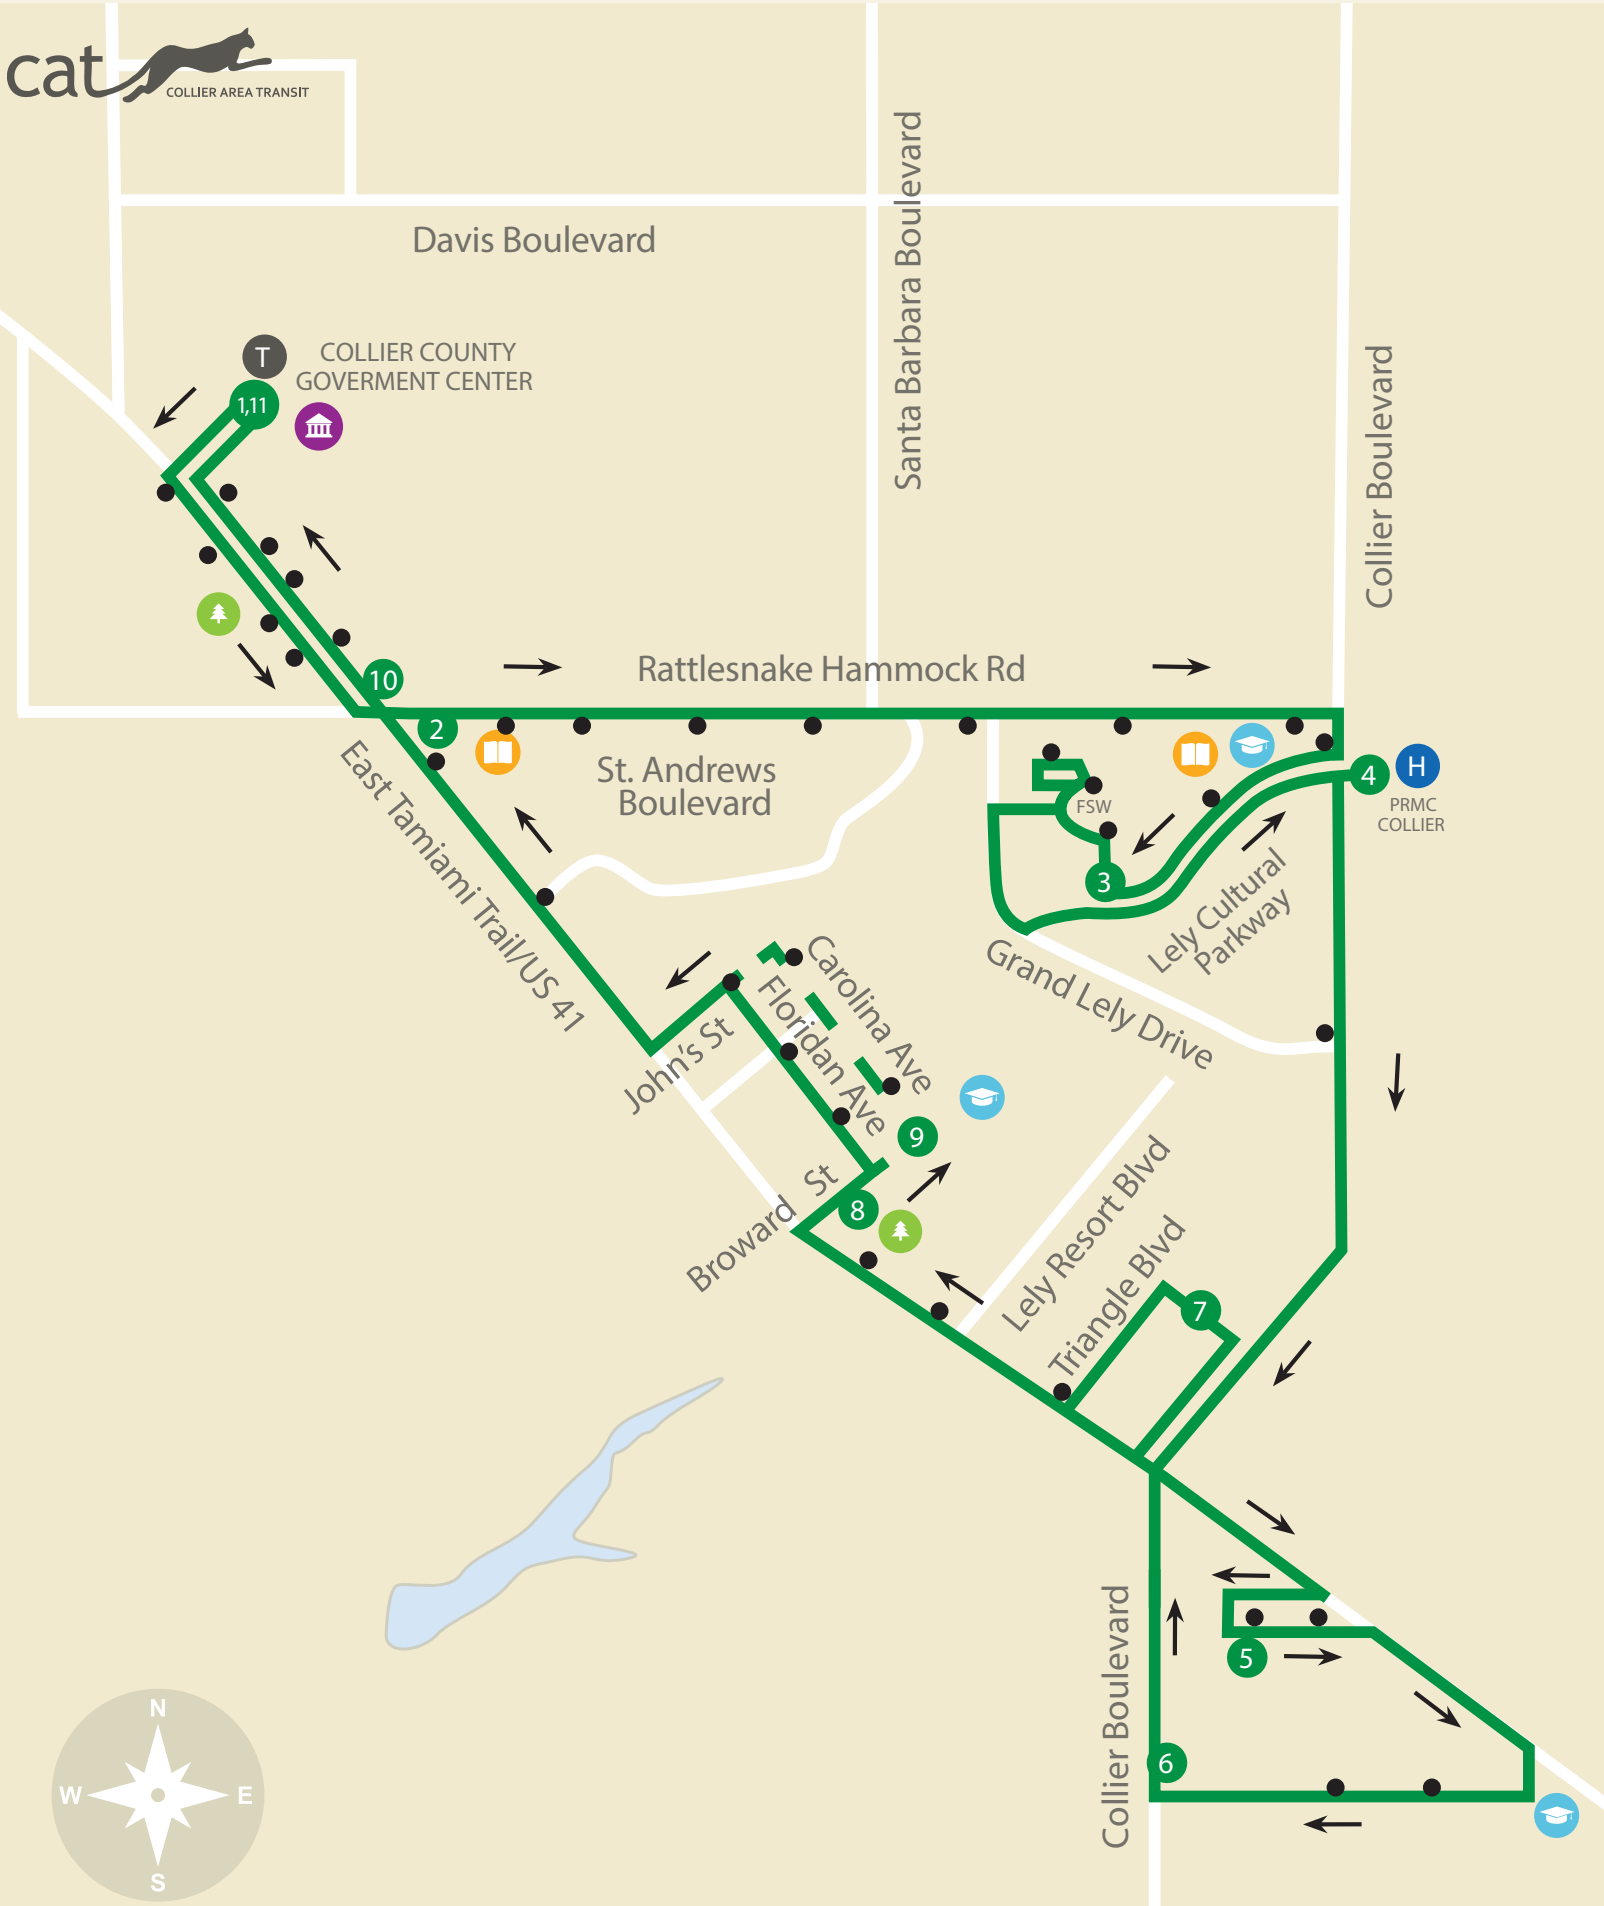

Route 17: Rattlesnake - FSW

1	2	3	4	5	6	7	8	9	10	11
GOVERNMENT CENTER	RATTLESNAKE HAWAII BLVD	FSW	PHYSICIANS REGIONAL 951	SUPER WALMART	951 MANATEE RD	FREEDOM SQUARE	BROWARD US 41	CAROLINA AVE BROWARD ST	US 41 RATTLESNAKE	GOVERNMENT CENTER
6:00 AM	6:08 AM	6:22 AM	6:30 AM	6:47 AM	6:57 AM	7:01 AM	7:09 AM		7:17 AM	7:22 AM
7:30 AM	7:38 AM	7:52 AM	8:00 AM	8:17 AM	8:27 AM	8:31 AM	8:39 AM		8:47 AM	8:52 AM
9:00 AM	9:08 AM	9:22 AM	9:30 AM	9:47 AM	9:57 AM	10:01 AM	10:09 AM		10:17 AM	10:22 AM
10:35 AM	10:45 AM	11:00 AM	11:10 AM	11:30 AM	11:40 AM	11:44 AM	11:52 AM		12:00 PM	12:06 PM
12:20 PM	12:30 PM	12:45 PM	12:55 PM	1:15 PM	1:25 PM	1:29 PM	1:37 PM		1:45 PM	1:51 PM
2:05 PM	2:15 PM	2:30 PM	2:40 PM	3:00 PM	3:10 PM	3:14 PM	3:22 PM		3:30 PM	3:36 PM
3:50 PM	4:00 PM	4:15 PM	4:25 PM	4:45 PM	4:55 PM	4:59 PM	5:07 PM	5:09 PM	5:15 PM	5:21 PM
5:35 PM	5:45 PM	6:00 PM	6:10 PM	6:30 PM	6:40 PM	6:44 PM	6:52 PM	6:54 PM	7:00 PM	7:05 PM

Sunday times are highlighted above./Horario de domingos esta oscurecido arriba.