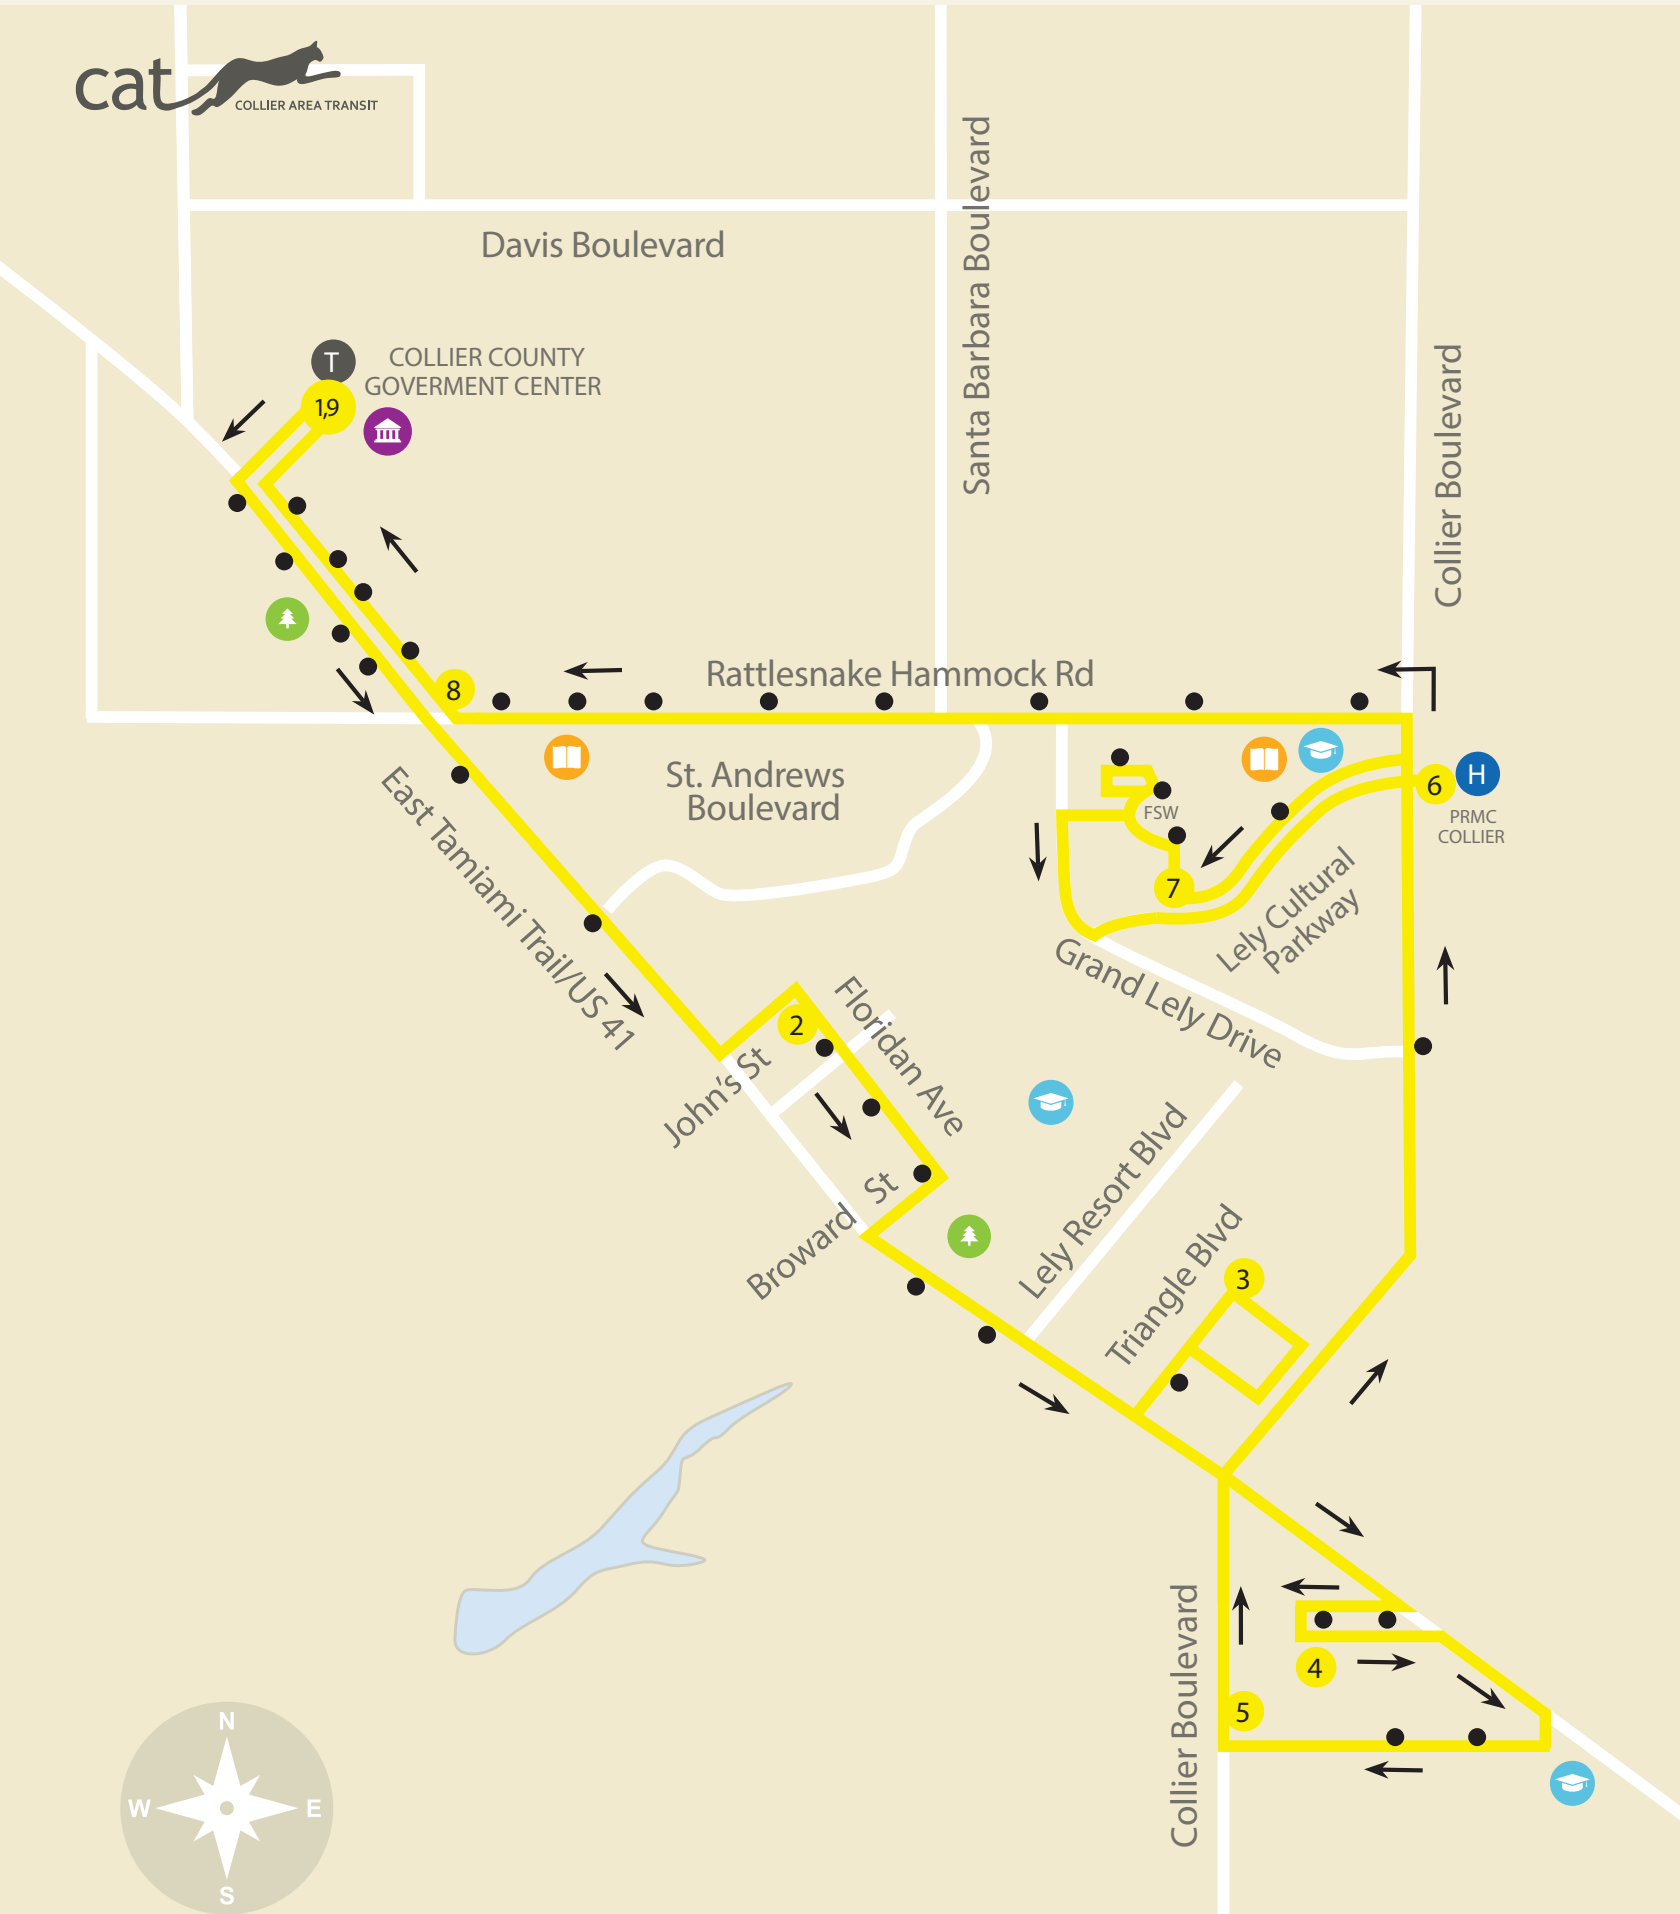

Route 18: US 41 East - Naples Manor

1	2	3	4	5	6	7	8	9
GOVERNMENT CENTER	FLORIDAN AVE JOHNS ST	FREEDOM SQUARE	SUPER WALMART	951 MANATEE RD	PHYSICIANS REGIONAL 951	FSW	US 41 RATTLESNAKE	GOVERNMENT CENTER
6:30 AM	6:40 AM	6:51 AM	7:04 AM	7:14 AM	7:23 AM	7:29 AM	7:44 AM	7:50 AM
8:00 AM	8:10 AM	8:21 AM	8:34 AM	8:44 AM	8:53 AM	8:59 AM	9:14 AM	9:20 AM
9:30 AM	9:40 AM	9:51 AM	10:04 AM	10:14 AM	10:23 AM	10:29 AM	10:44 AM	10:50 AM
11:05 AM	11:16 AM	11:29 AM	11:43 AM	11:53 AM	12:04 PM	12:13 PM	12:33 PM	12:38 PM
12:50 PM	1:01 PM	1:14 PM	1:28 PM	1:38 PM	1:49 PM	1:58 PM	2:18 PM	2:23 PM
2:35 PM	2:46 PM	2:59 PM	3:13 PM	3:23 PM	3:34 PM	3:43 PM	4:03 PM	4:08 PM
4:20 PM	4:31 PM	4:44 PM	4:58 PM	5:08 PM	5:19 PM	5:28 PM	5:48 PM	5:53 PM

No Sunday service./No servicio los domingos.