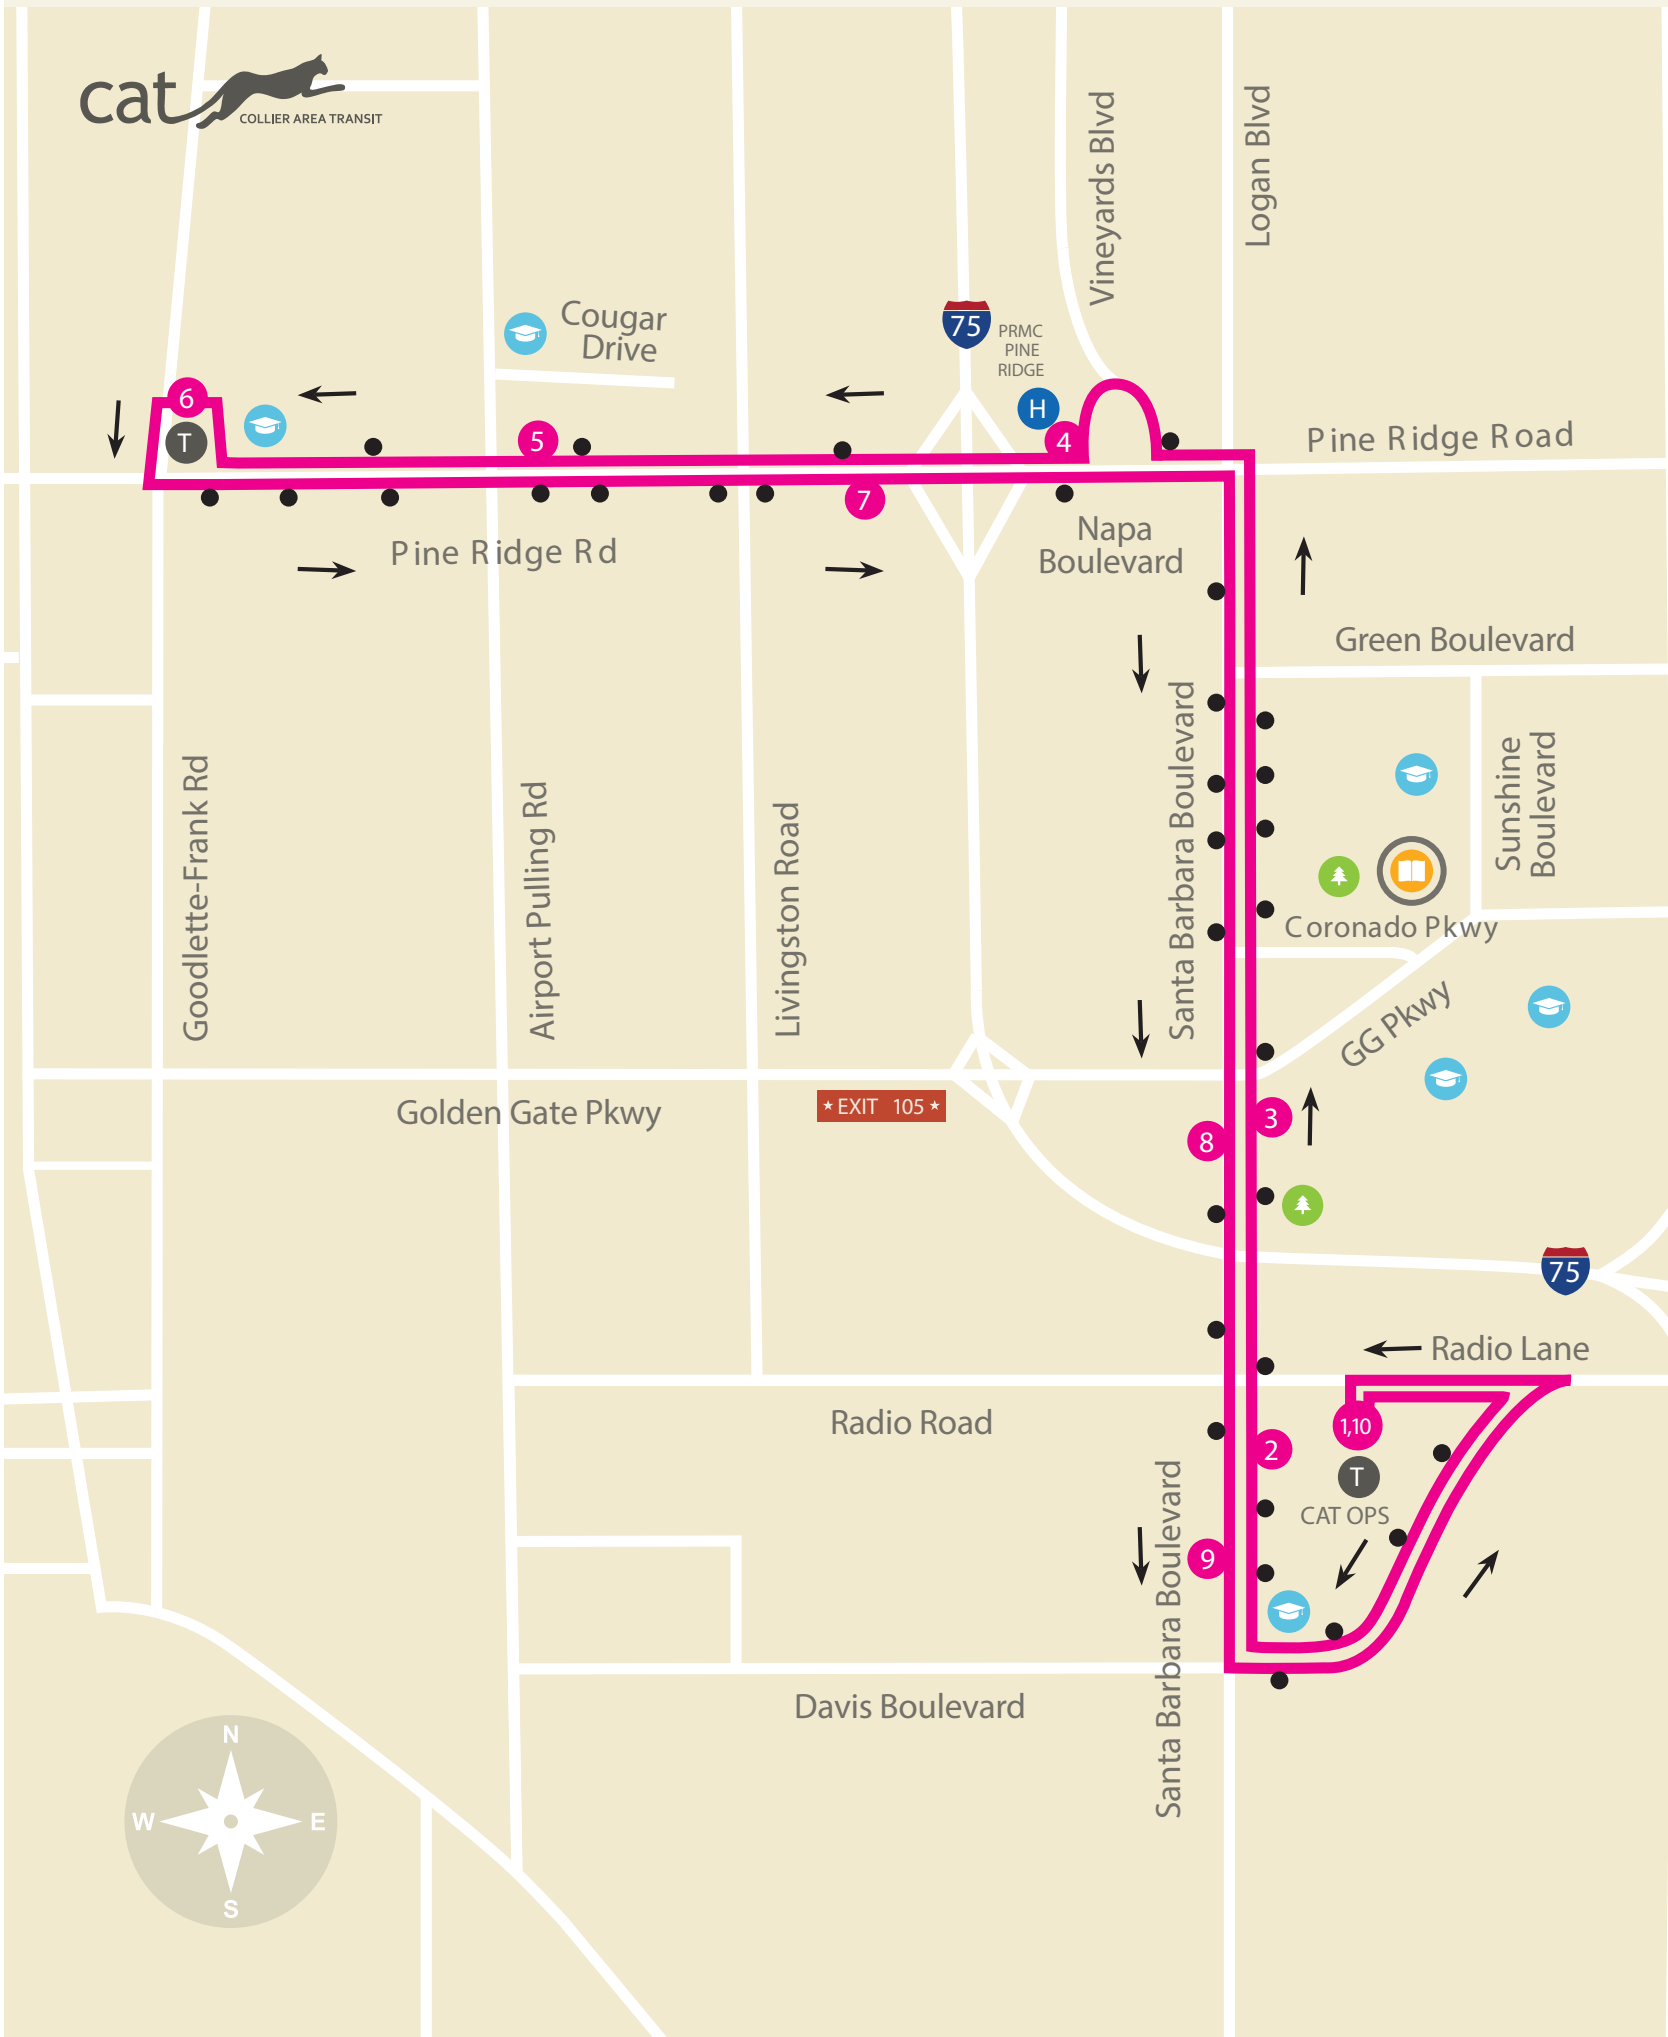

Sunday times are highlighted above./Horario de domingos esta oscurecido arriba.

Enlarged View

Route 20: Pine Ridge Road

	1	2	3	4	5	6	7	8	9	10
CAT OPS	SANTA BARBARA	SANTA BARBARA	PHYSICIANS REGIONAL	PINE RIDGE RD	GOODLETTE	PINE RIDGE RD	SANTA BARBARA	SANTA BARBARA	CAT OPS	
	RADIO RD	GOLDEN GATE	PINE RIDGE RD	AIRPORT RD	PINE RIDGE RD	WHIPPOORWILL	GOLDEN GATE	CALUSA ELEMENTARY		
6:00 AM	6:08 AM	6:12 AM	6:24 AM	6:32 AM	6:44 AM	6:57 AM	7:11 AM	7:16 AM	7:22 AM	
7:30 AM	7:38 AM	7:42 AM	7:54 AM	8:02 AM	8:14 AM	8:27 AM	8:41 AM	8:46 AM	8:52 AM	
4:40 PM	4:47 PM	4:51 PM	5:03 PM	5:11 PM	5:22 PM	5:38 PM	5:49 PM	5:54 PM	6:00 PM	

Sunday times are highlighted above./Horario de domingos esta oscurecido arriba.

Route 21: Marco Circulator

1	2	3	4	5	6	7	8	9	10
SUPER WALMART	951 MANATEE RD	951 EAST ELKCAM	MARRIOT	951 SWALLOW AVE	MACKLE PARK MARCO LIBRARY	SHOPS OF MARCO	951 BALD EAGLE DR	951 MANATEE RD	SUPER WALMART
				7:40 AM			7:54 AM	8:07 AM	8:11 AM
8:15 AM	8:21 AM	8:33 AM	8:41 AM	8:48 AM	8:57 AM	9:03 AM	9:11 AM	9:24 AM	9:30 AM
9:35 AM	9:41 AM	9:53 AM	10:01 AM	10:08 AM	10:17 AM	10:23 AM	10:31 AM	10:44 AM	10:50 AM
2:50 PM	2:56 PM	3:08 PM	3:16 PM	3:23 PM	3:32 PM	3:38 PM	3:46 PM	3:59 PM	4:05 PM
SUPER WALMART	951 MANATEE RD	951 BALD EAGLE DR	MACKLE PARK MARCO LIBRARY	WINTERBERRY 951	951 SWALLOW AVE				
4:10 PM	4:17 PM	4:30 PM	4:35 PM	4:40 PM	4:50 PM				