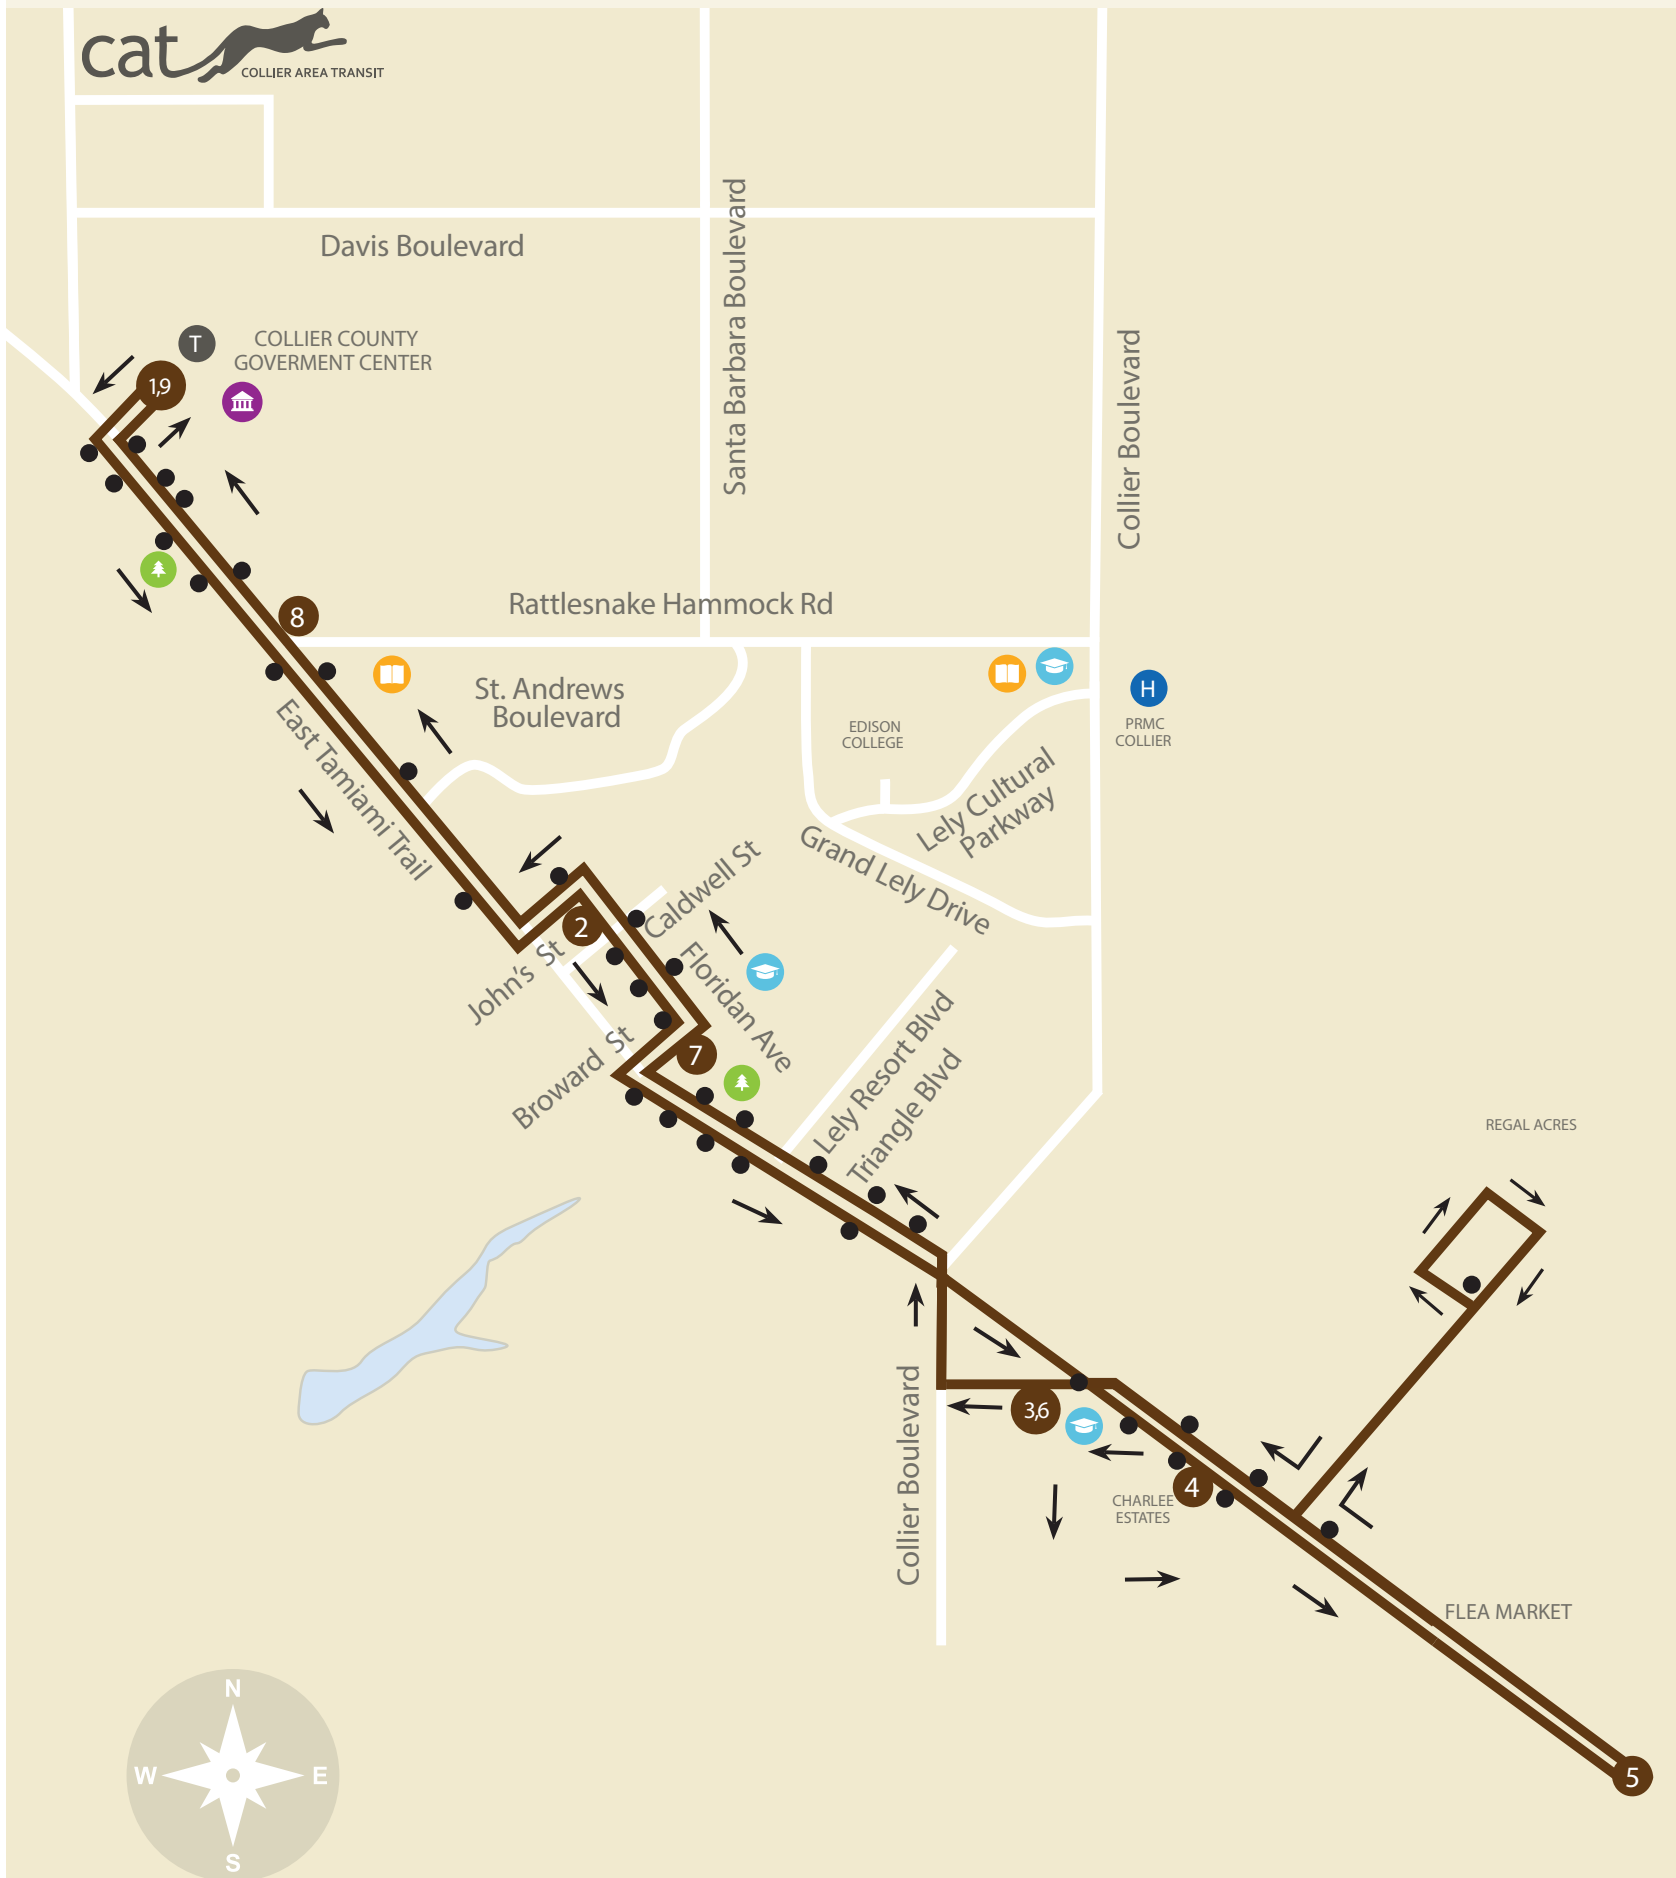

Route 24: US 41 East - Charlee Estates

1	2	3	4	5	6	7	8	9
GOVERNMENT CENTER	FLORIDAN AVE JOHNS ST	SUPER WALMART	CHARLEE ESTATES	BASIK DR US 41	SUPER WALMART	BROWARD ST US 41	US 41 RATTLESNAKE	GOVERNMENT CENTER
				6:45 AM	6:58 AM	7:07 AM	7:14 AM	7:19 AM
7:25 AM	7:33 AM	7:46 AM	7:54 AM	8:01 AM	8:14 AM	8:23 AM	8:30 AM	8:35 AM
8:45 AM	8:48 AM	9:03 AM	9:08 AM	9:14 AM	9:22 AM	9:27 AM	9:32 AM	9:35 AM
10:05 AM	9:58 AM	10:13 AM	10:18 AM	10:24 AM	10:32 AM	10:37 AM	10:42 AM	10:45 AM
11:25 AM	11:08 AM	11:23 AM	11:28 AM	11:34 AM	11:42 AM	11:47 AM	11:52 AM	11:55 AM
12:45 PM	12:18 PM	12:33 PM	12:38 PM	12:44 PM	12:52 PM	12:57 PM	1:02 PM	1:05 PM
2:05 PM	1:28 PM	1:43 PM	1:48 PM	1:54 PM	2:02 PM	2:07 PM	2:12 PM	2:15 PM
3:25 PM	2:38 PM	2:53 PM	2:58 PM	3:04 PM	3:12 PM	3:17 PM	3:22 PM	3:25 PM
4:45 PM	3:48 PM	4:03 PM	4:08 PM	4:14 PM	4:22 PM	4:27 PM	4:32 PM	4:35 PM
6:05 PM	4:58 PM	5:13 PM	5:18 PM	5:24 PM	5:32 PM	5:37 PM	5:42 PM	5:45 PM
	6:08 PM	6:23 PM	6:28 PM	6:34 PM	6:42 PM			

Sunday times are highlighted above./Horario de domingos esta oscurecido arriba.