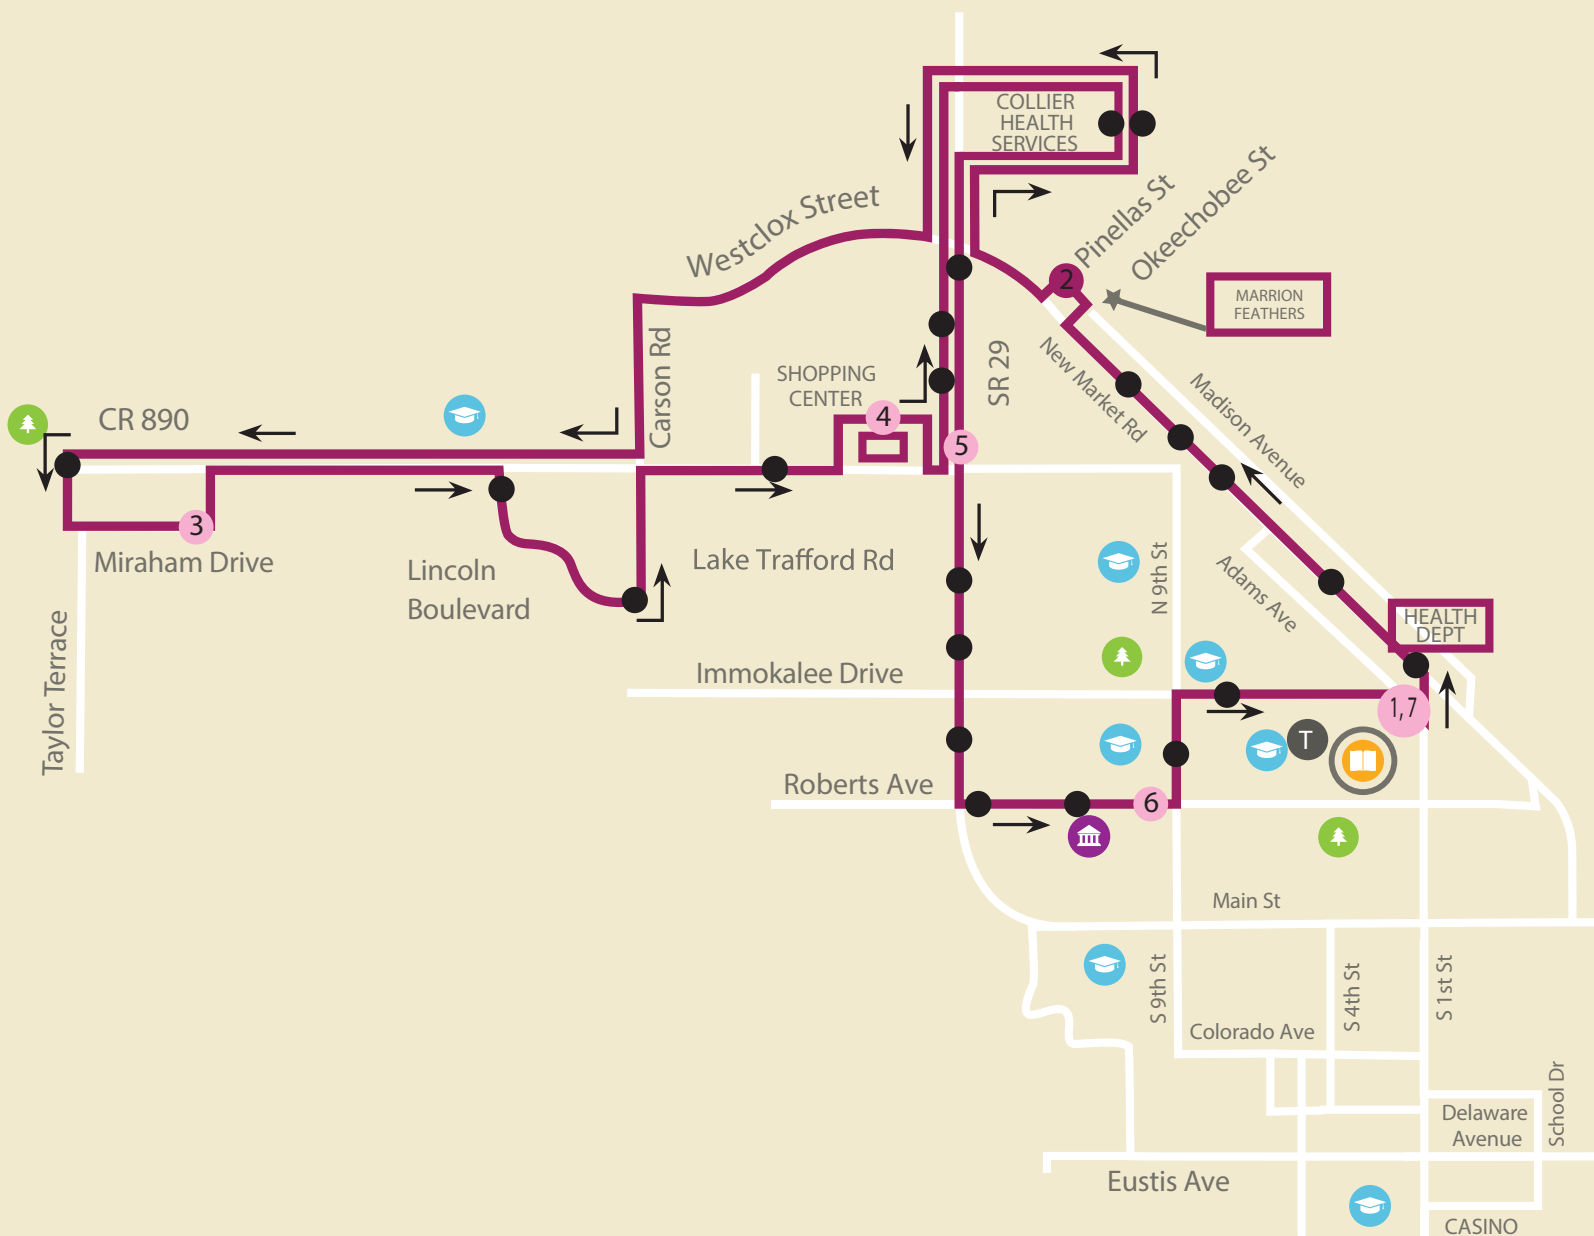

Route 23: Immokalee Circulator

1	2	3	4	5	6	7
HEALTH DEPARTMENT	MARRION FEATHERS	MIRAHAM DR MIRAHAM TERRACE	WINN DIXIE	N 15TH ST LAKE TRAFFORD	ROBERTS AVE 9TH ST	HEALTH DEPARTMENT
7:00 AM	7:06 AM	7:20 AM	7:29 AM	7:38 AM	7:46 AM	7:50 AM
8:00 AM	8:06 AM	8:20 AM	8:29 AM	8:38 AM	8:46 AM	8:50 AM
9:00 AM	9:06 AM	9:20 AM	9:29 AM	9:38 AM	9:46 AM	9:50 AM
10:00 AM	10:06 AM	10:20 AM	10:29 AM	10:38 AM	10:46 AM	10:50 AM
11:00 AM	11:06 AM	11:20 AM	11:29 AM	11:38 AM	11:46 AM	11:50 AM
12:00 PM	12:06 PM	12:20 PM	12:29 PM	12:38 PM	12:46 PM	12:50 PM
1:00 PM	1:06 PM	1:20 PM	1:29 PM	1:38 PM	1:46 PM	1:50 PM
2:00 PM	2:06 PM	2:20 PM	2:29 PM	2:38 PM	2:46 PM	2:50 PM
3:00 PM	3:06 PM	3:20 PM	3:29 PM	3:38 PM	3:46 PM	3:50 PM
4:00 PM	4:06 PM	4:20 PM	4:29 PM	4:38 PM	4:46 PM	4:50 PM
5:00 PM	5:06 PM	5:20 PM	5:29 PM	5:38 PM	5:46 PM	5:50 PM
6:00 PM	6:06 PM	6:20 PM	6:29 PM	6:38 PM	6:46 PM	6:50 PM
7:00 PM	7:06 PM	7:20 PM	7:29 PM	7:38 PM	7:46 PM	7:50 PM

Sunday times are highlighted above./Horario de domingos esta oscurecido arriba.