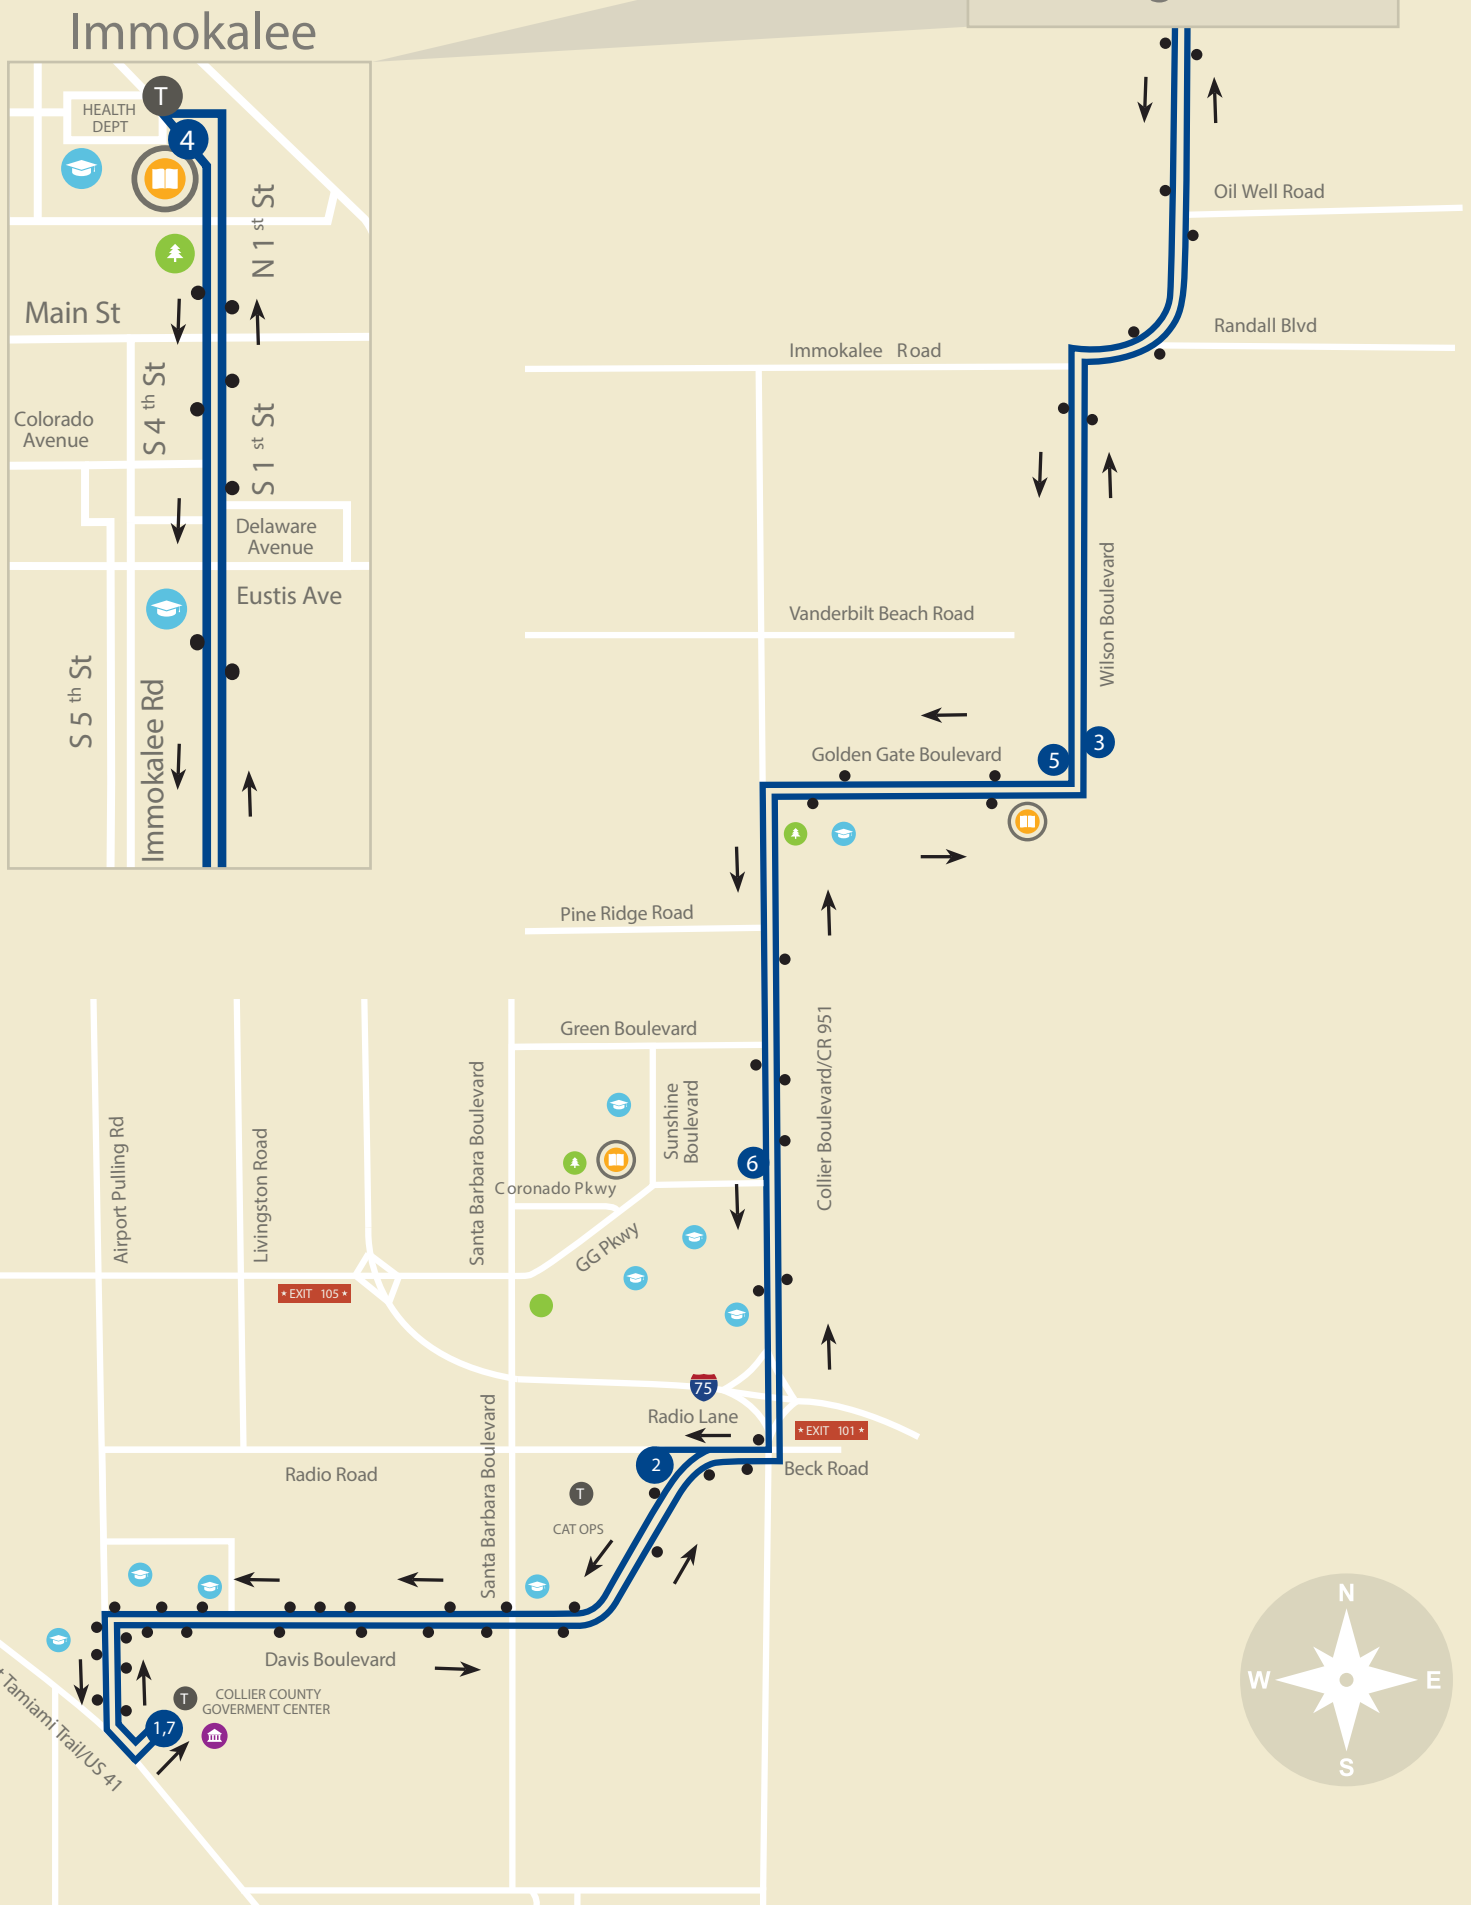

Route 19: Golden Gate Estates - Immokalee City

1	2	3	4	5	6	7
GOVERNMENT CENTER	CAT OPS	WILSON BLVD GG BLVD	HEALTH DEPARTMENT	WILSON BLVD GG BLVD	951 GG PKWY	GOVERNMENT CENTER
	4:25 AM	4:50 AM	5:29 AM	6:04 AM	6:20 AM	6:40 AM
6:50 AM	7:07 AM	7:31 AM	8:14 AM	8:49 AM	9:05 AM	9:25 AM
9:35 AM	9:53 AM	10:16 AM	10:58 AM	11:34 AM	11:51 AM	12:11 PM
12:20 PM	12:38 PM	1:00 PM	1:42 PM	2:18 PM	2:35 PM	2:55 PM
3:05 PM	3:23 PM	3:46 PM	4:29 PM	5:05 PM	5:22 PM	5:42 PM
5:50 PM	6:08 PM	6:32 PM	7:15 PM	7:51 PM	8:07 PM	8:27 PM

Sunday times are highlighted above./Horario de domingos esta oscurecido arriba.

Enlarged View