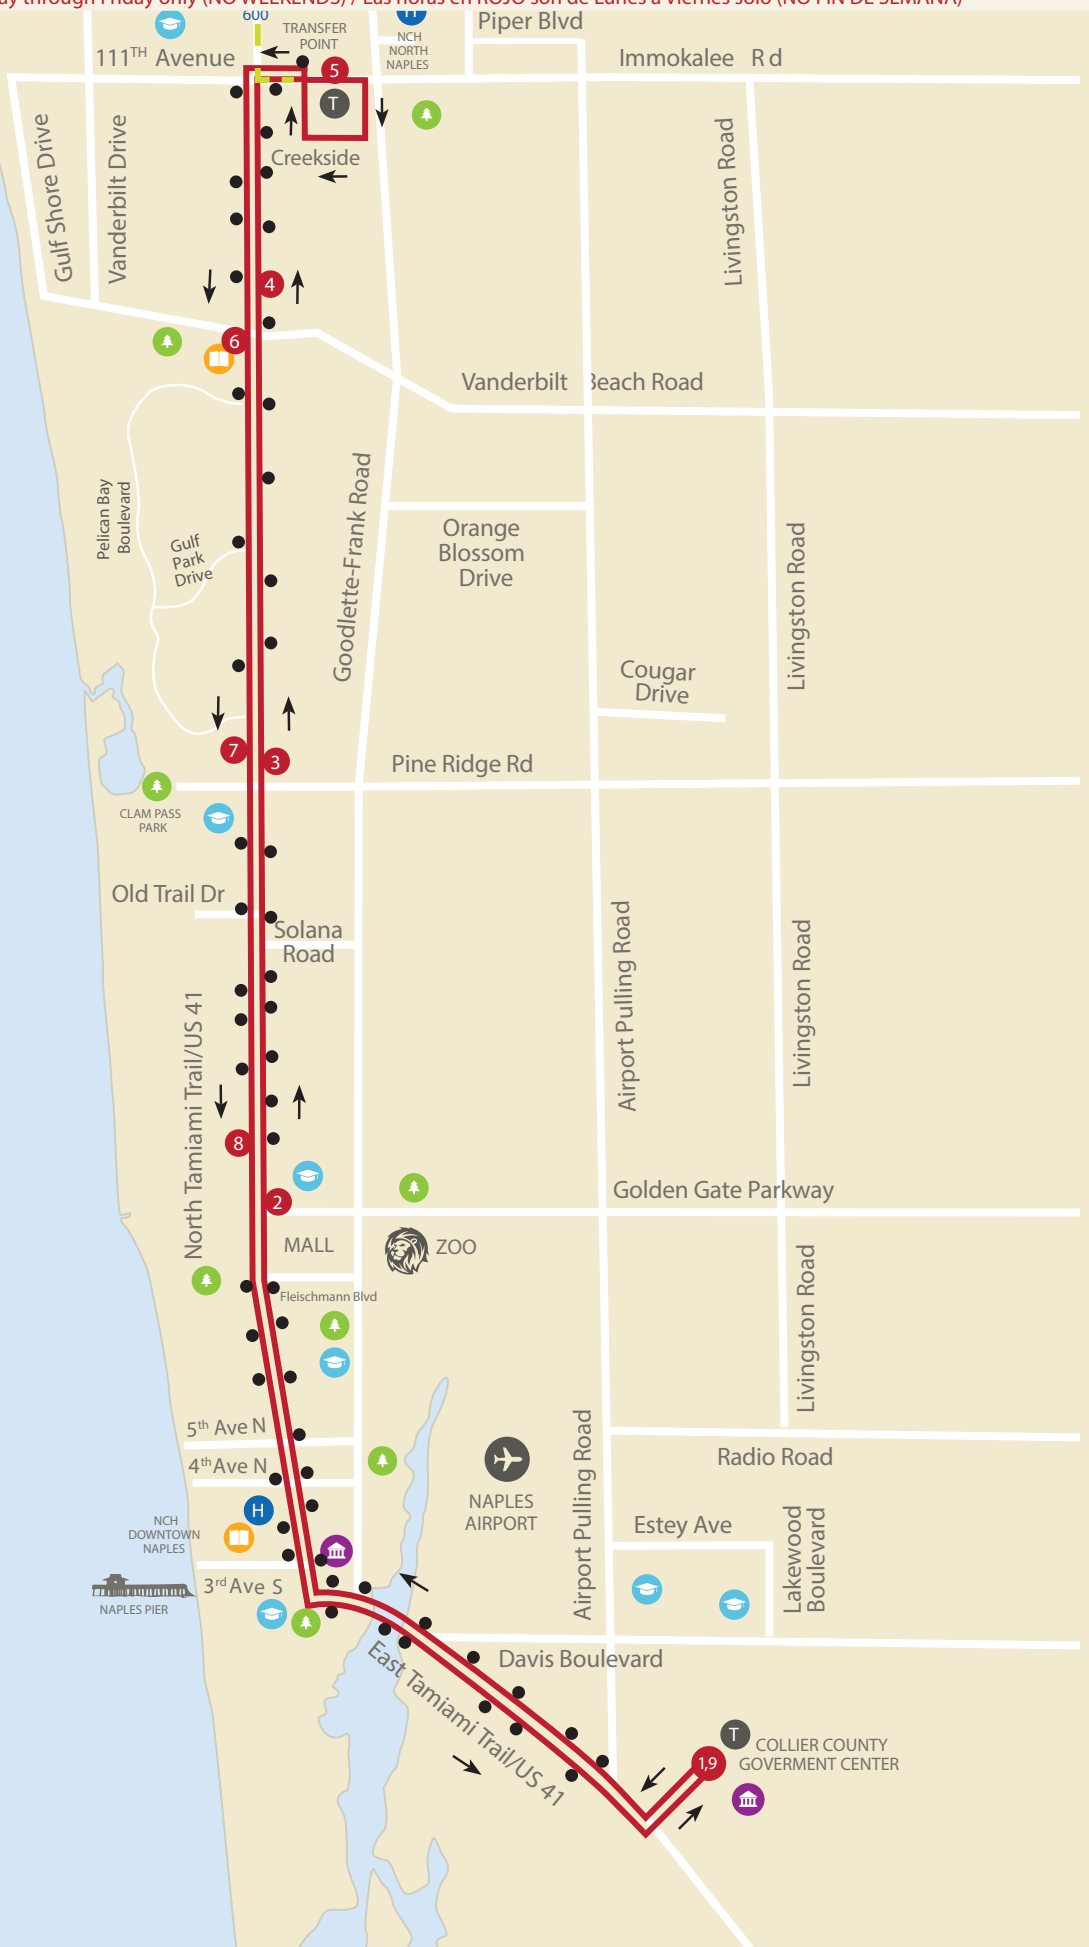

Route 11: US 41 - Creekside

1	2	3	4	5	6	7	8	9
GOVERNMENT CENTER	US 41 GOLDEN GATE	US 41 PINE RIDGE RD	US 41 MERCATO	CREEKSIDE LinC CONNECTION	US 41 VANDERBILT	US 41 PINE RIDGE RD	US 41 MOORING LINE	GOVERNMENT CENTER
6:00 AM	6:15 AM	6:27 AM	6:32 AM	6:42 AM	6:52 AM	6:59 AM	7:08 AM	7:23 AM
6:30 AM	6:45 AM	6:57 AM	7:02 AM	7:15 AM	7:25 AM	7:32 AM	7:41 AM	7:56 AM
7:30 AM	7:45 AM	7:57 AM	8:02 AM	8:15 AM	8:25 AM	8:32 AM	8:41 AM	8:56 AM
8:00 AM	8:15 AM	8:27 AM	8:32 AM	8:42 AM	8:52 AM	9:02 AM	9:12 AM	9:22 AM
9:00 AM	9:15 AM	9:27 AM	9:32 AM	9:45 AM	9:55 AM	10:02 AM	10:11 AM	10:26 AM
10:35 AM	10:53 AM	11:05 AM	11:12 AM	11:21 AM	11:34 AM	11:42 AM	11:51 AM	12:06 PM
12:15 PM	12:33 PM	12:45 PM	12:52 PM	1:06 PM	1:18 PM	1:26 PM	1:35 PM	1:51 PM
2:00 PM	2:18 PM	2:30 PM	2:37 PM	2:46 PM	2:58 PM	3:06 PM	3:15 PM	3:31 PM
2:30 PM	2:48 PM	3:00 PM	3:07 PM	3:16 PM	3:28 PM	3:36 PM	3:45 PM	4:01 PM
3:40 PM	4:00 PM	4:11 PM	4:20 PM	4:34 PM	4:46 PM	4:54 PM	5:03 PM	5:19 PM
4:20 PM	4:40 PM	4:51 PM	5:00 PM	5:14 PM	5:26 PM	5:34 PM	5:43 PM	5:59 PM
5:30 PM	5:47 PM	5:58 PM	6:05 PM	6:19 PM	6:31 PM	6:39 PM	6:48 PM	7:04 PM
7:20 PM	7:38 PM	7:50 PM	7:57 PM	8:06 PM	8:16 PM	8:24 PM	8:32 PM	8:48 PM

Sunday times are highlighted above./Horario de domingos esta oscurecido arriba.

Times listed in RED are Monday through Friday only (NO WEEKENDS) / Las horas en ROJO son de Lunes a Viernes solo (NO FIN DE SEMANA)

Gulf of Mexico