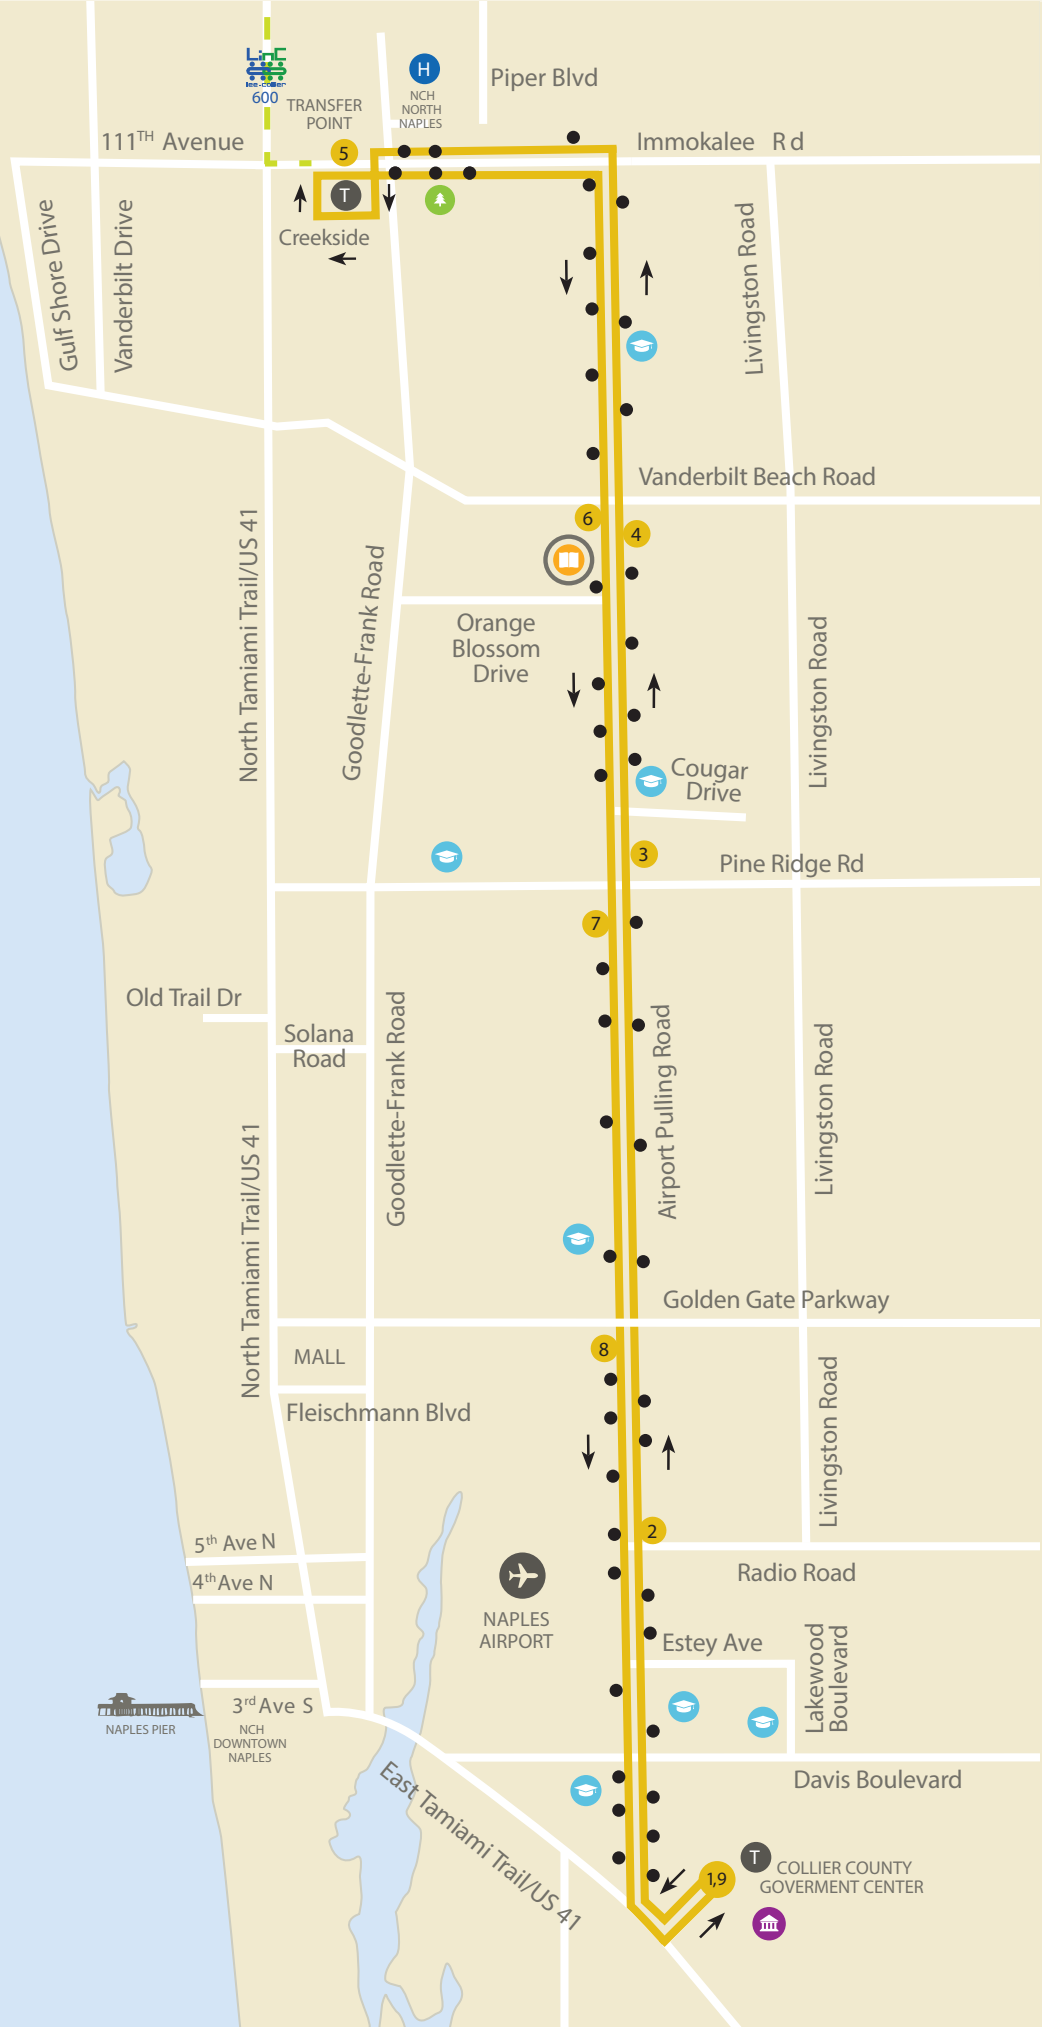

Gulf of Mexico

Route 12: Airport Rd - Creekside

1	2	3	4	5	6	7	8	9
GOVERNMENT CENTER	AIRPORT RD RADIO RD	AIRPORT RD PINE RIDGE RD	AIRPORT RD VANDERBILT	CREEKSIDE LinC CONNECTION	AIRPORT RD VANDERBILT	AIRPORT RD PINE RIDGE RD	AIRPORT RD GOLDEN GATE	GOVERNMENT CENTER
6:05 AM	6:14 AM	6:23 AM	6:30 AM	6:41 AM	6:53 AM	7:02 AM	7:07 AM	7:22 AM
6:30 AM	6:39 AM	6:48 AM	6:57 AM	7:15 AM	7:29 AM	7:38 AM	7:43 AM	7:58 AM
7:30 AM	7:39 AM	7:48 AM	7:57 AM	8:15 AM	8:29 AM	8:38 AM	8:43 AM	8:58 AM
9:00 AM	9:09 AM	9:18 AM	9:27 AM	9:43 AM	9:55 AM	10:04 AM	10:09 AM	10:24 AM
10:35 AM	10:46 AM	10:57 AM	11:08 AM	11:21 AM	11:33 AM	11:43 AM	11:49 AM	12:05 PM
12:20 PM	12:31 PM	12:42 PM	12:53 PM	1:06 PM	1:20 PM	1:30 PM	1:36 PM	1:52 PM
2:00 PM	2:11 PM	2:22 PM	2:33 PM	2:46 PM	3:01 PM	3:11 PM	3:17 PM	3:33 PM
3:45 PM	3:56 PM	4:07 PM	4:18 PM	4:32 PM	4:47 PM	4:57 PM	5:03 PM	5:19 PM
5:30 PM	5:41 PM	5:52 PM	6:03 PM	6:20 PM	6:32 PM	6:41 PM	6:46 PM	7:00 PM

Gulf of Mexico

Route 13: NCH - Coastland Mall

1	2	3	4	5	6	7	8
GOVERNMENT CENTER	DAVIS BLVD AIRPORT RD	NCH	COASTLAND MALL	GOODLETTE CENTRAL	BAYSHORE US 41	US 41 RATTLESNAKE	GOVERNMENT CENTER
6:05 AM	6:10 AM	6:18 AM	6:26 AM	6:31 AM	6:37 AM	6:45 AM	6:50 AM
7:05 AM	7:10 AM	7:18 AM	7:26 AM	7:31 AM	7:37 AM	7:45 AM	7:50 AM
8:05 AM	8:10 AM	8:18 AM	8:26 AM	8:31 AM	8:37 AM	8:45 AM	8:50 AM
9:05 AM	9:10 AM	9:18 AM	9:26 AM	9:31 AM	9:37 AM	9:45 AM	9:50 AM
10:05 AM	10:10 AM	10:18 AM	10:26 AM	10:31 AM	10:37 AM	10:45 AM	10:50 AM
11:00 AM	11:06 AM	11:19 AM	11:27 AM	11:32 AM	11:41 AM	11:51 AM	11:57 AM
12:15 PM	12:21 PM	12:34 PM	12:42 PM	12:47 PM	12:56 PM	1:06 PM	1:12 PM
1:25 PM	1:31 PM	1:44 PM	1:52 PM	1:57 PM	2:06 PM	2:16 PM	2:22 PM
2:35 PM	2:41 PM	2:54 PM	3:02 PM	3:07 PM	3:16 PM	3:26 PM	3:32 PM
3:45 PM	3:51 PM	4:04 PM	4:12 PM	4:17 PM	4:26 PM	4:36 PM	4:42 PM
4:55 PM	5:01 PM	5:14 PM	5:22 PM	5:27 PM	5:36 PM	5:46 PM	5:52 PM
6:05 PM	6:11 PM	6:24 PM	6:32 PM	6:37 PM	6:46 PM	6:56 PM	7:02 PM
7:15 PM	7:21 PM	7:34 PM	7:42 PM	7:47 PM	7:55 PM	8:04 PM	8:10 PM