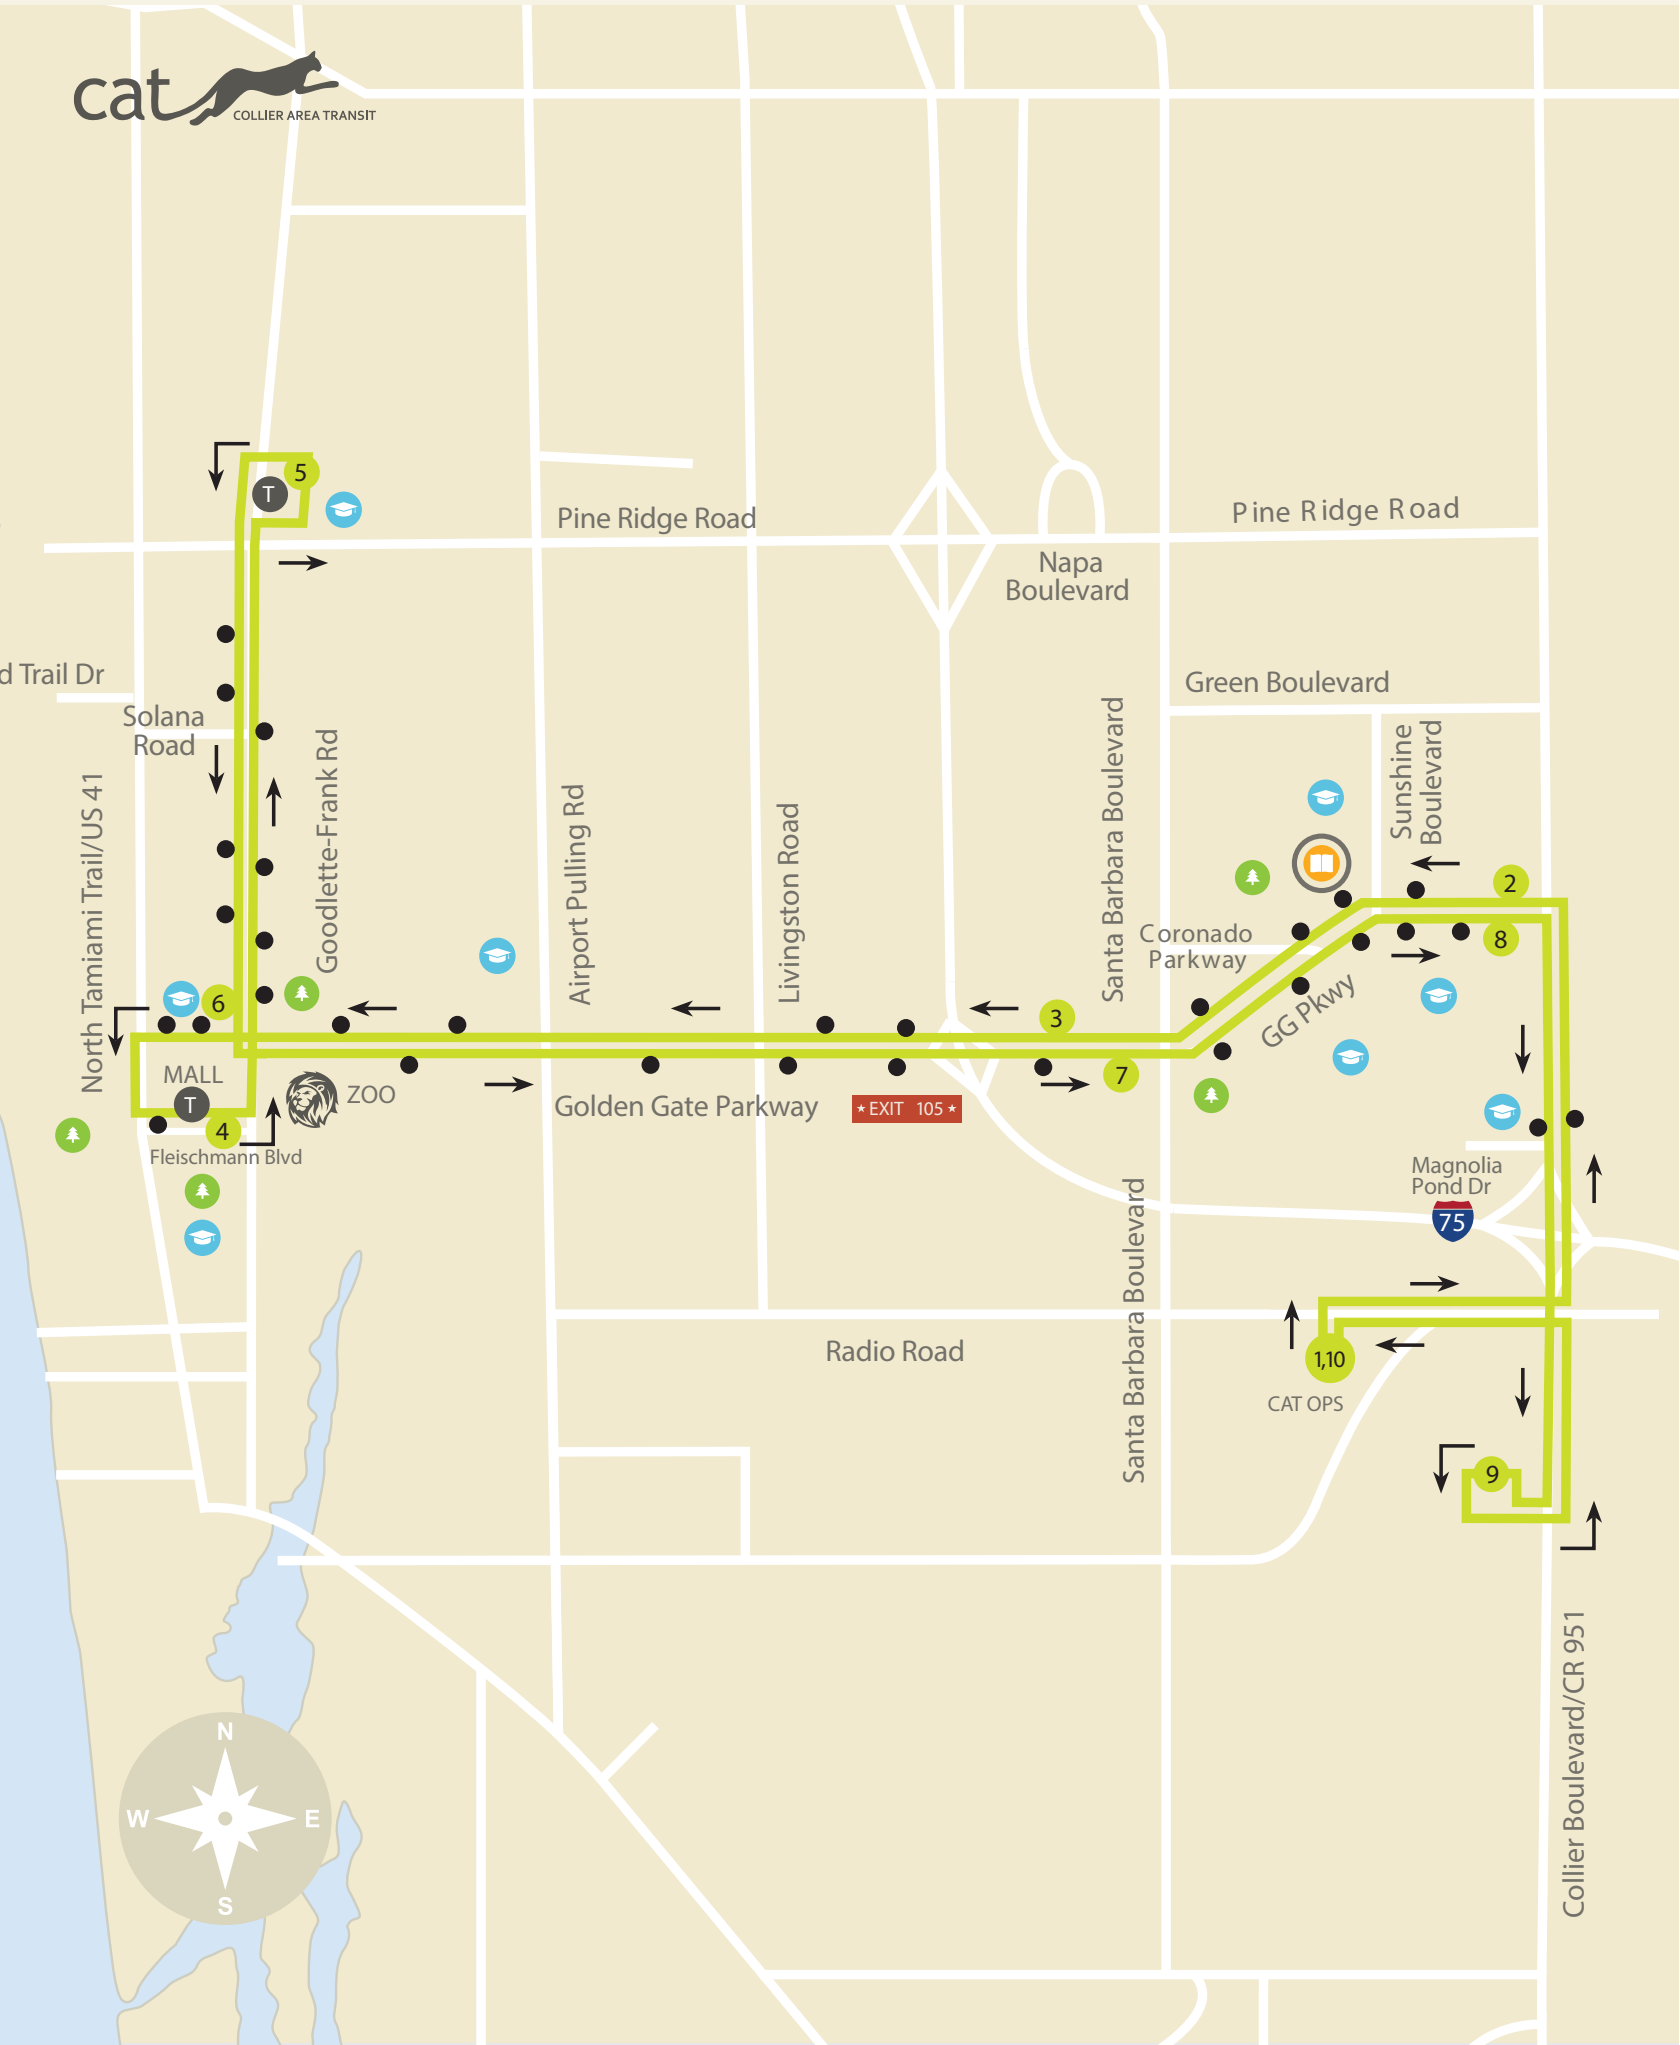

Route 25: Golden Gate Pkwy - Goodlette - Frank Rd

1	2	3	4	5	6	7	8	9	10
CAT OPS	GOLDEN GATE 951	GOLDEN GATE 60TH ST SW	COASTLAND MALL	GOODLETTE PINE RIDGE	GOODLETTE GOLDEN GATE	GOLDEN GATE SANTA BARBARA	GOLDEN GATE 951	SUPER WALMART	CAT OPS
6:00 AM	6:08 AM	6:17 AM	6:32 AM	6:44 AM	6:50 AM	7:02 AM	7:10 AM	7:18 AM	7:24 AM
7:30 AM	7:38 AM	7:47 AM	8:05 AM	8:17 AM	8:23 AM	8:38 AM	8:46 AM	8:54 AM	9:00 AM
9:05 AM	9:13 AM	9:22 AM	9:37 AM	9:49 AM	9:55 AM	10:07 AM	10:15 AM	10:23 AM	10:29 AM
10:35 AM	10:43 AM	10:52 AM	11:07 AM	11:19 AM	11:26 AM	11:38 AM	11:45 AM	11:53 AM	11:59 AM
12:05 PM	12:13 PM	12:22 PM	12:37 PM	12:49 PM	12:55 PM	1:07 PM	1:15 PM	1:23 PM	1:29 PM
3:05 PM	3:13 PM	3:22 PM	3:37 PM	3:49 PM	3:56 PM	4:08 PM	4:15 PM	4:23 PM	4:29 PM
4:35 PM	4:43 PM	4:52 PM	5:08 PM	5:20 PM	5:27 PM	5:39 PM	5:46 PM	5:54 PM	6:00 PM

Sunday times are highlighted above./Horario de domingos esta oscurecido arriba.

Times listed in GREEN are Sunday only (NOT FROM MONDAY THROUGH SATURDAY) / Las horas en VERDE son solo los Domingos (NO DE LUNES A SABADO)