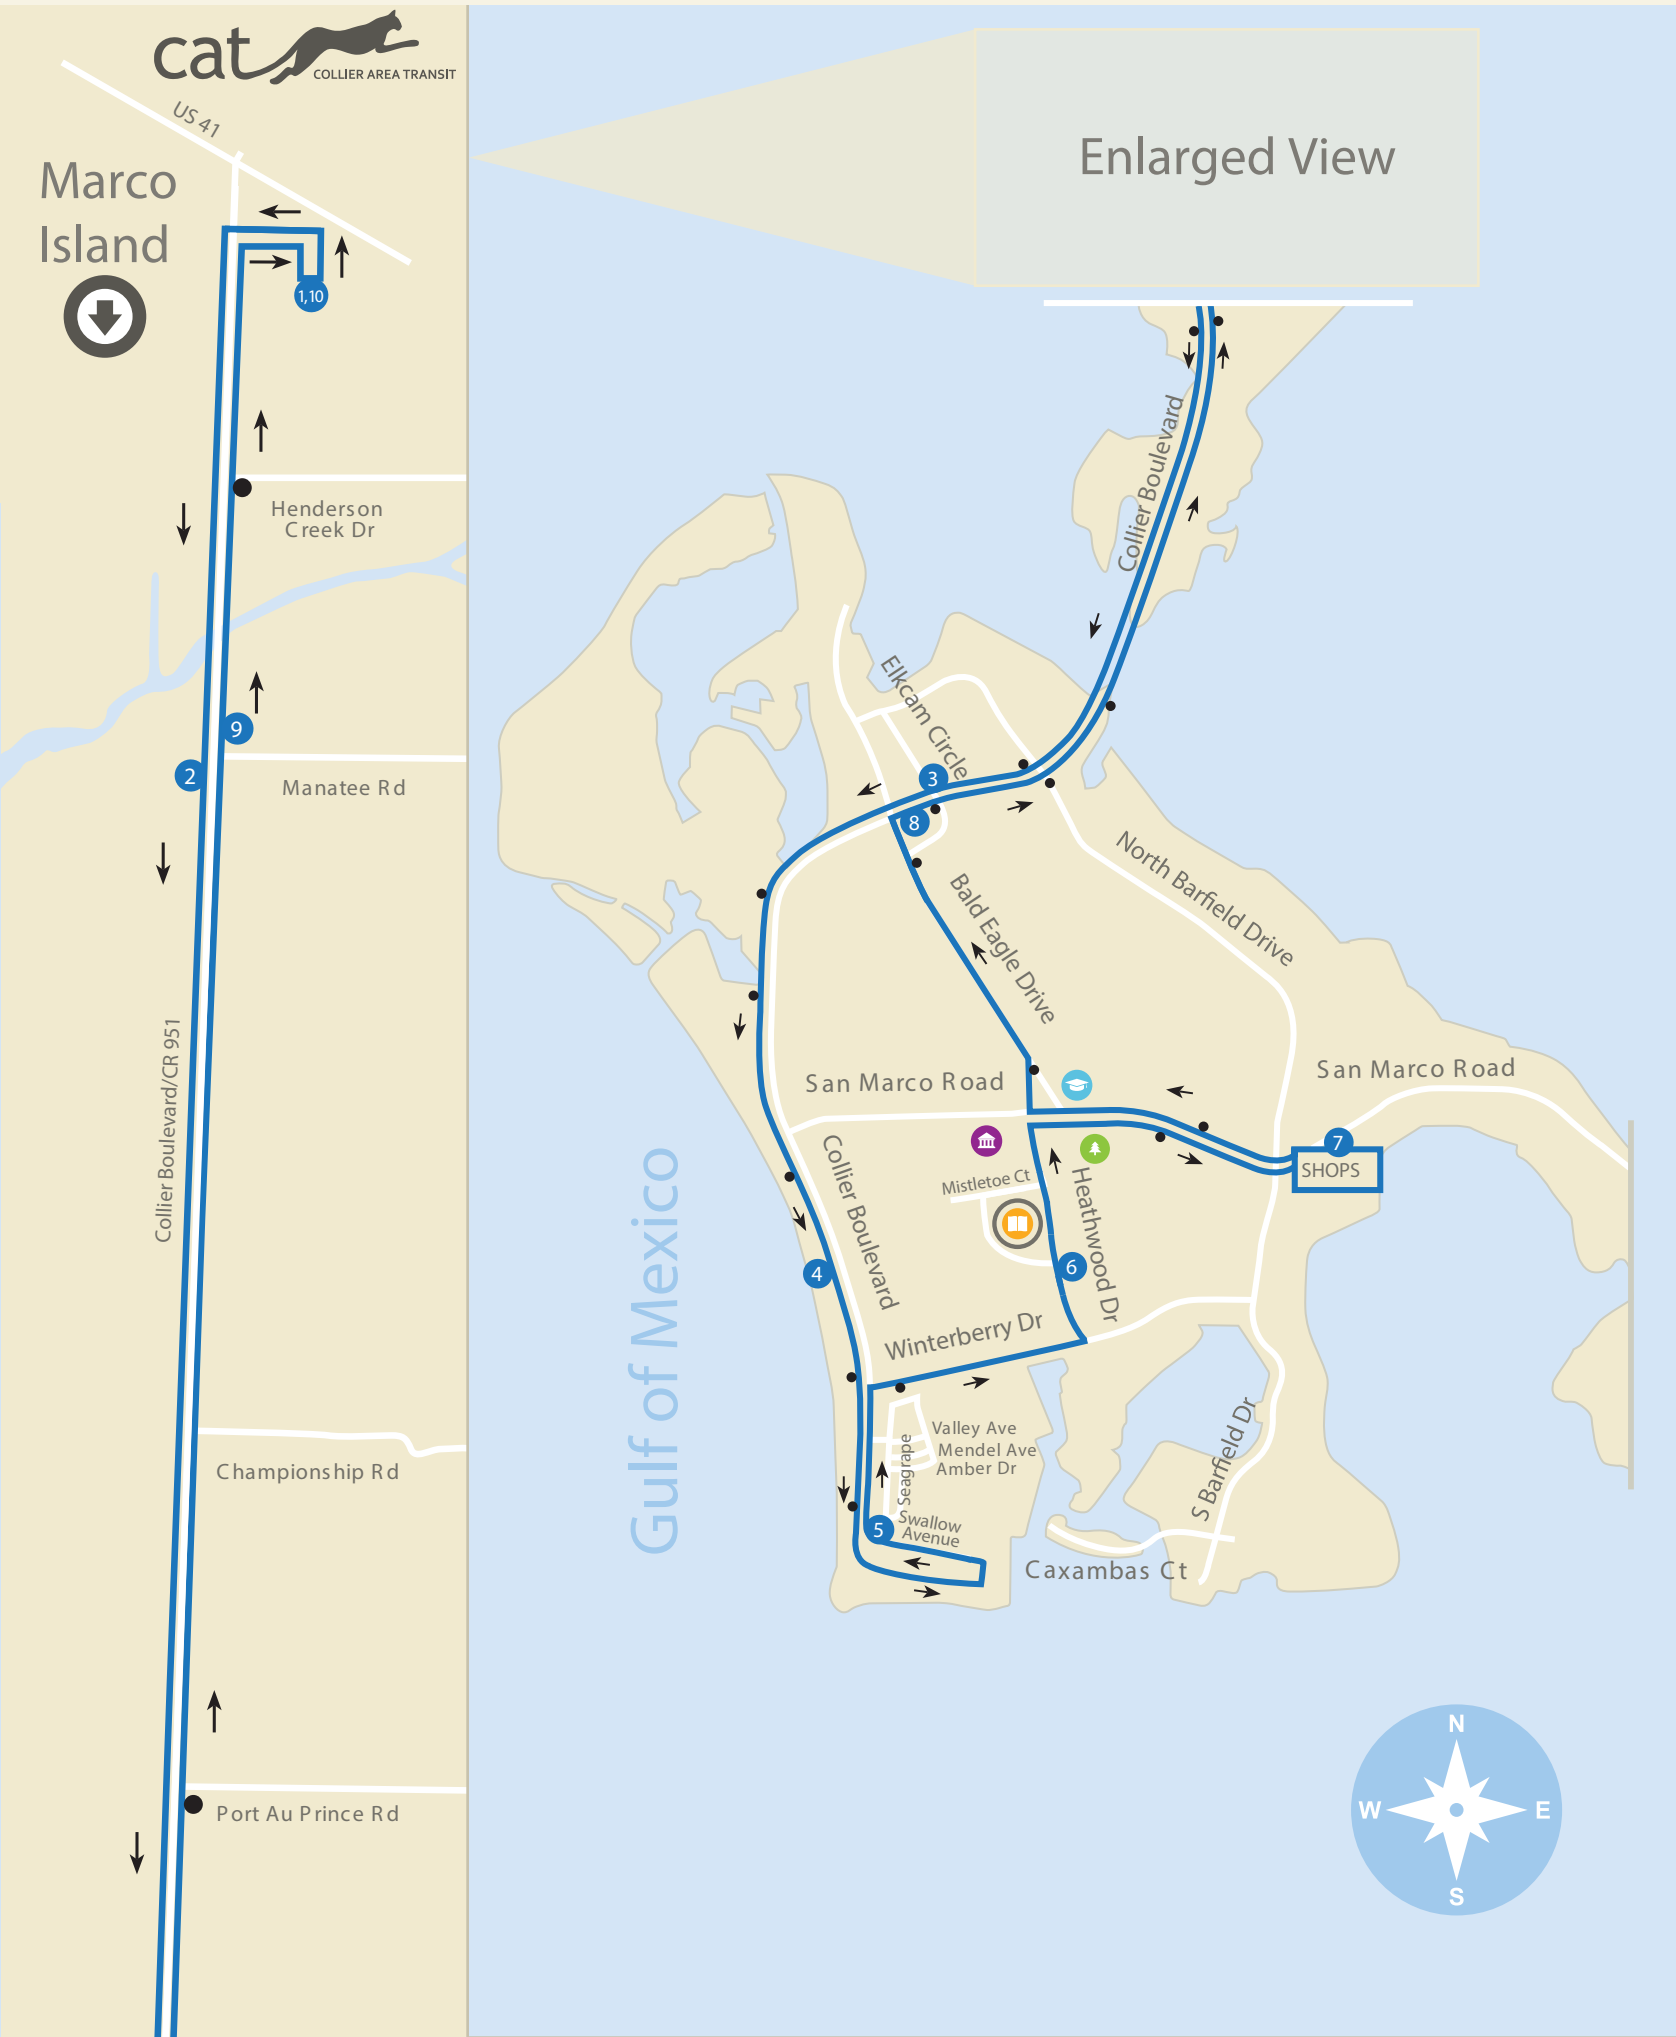

Route 21: Marco Circulator

1	2	3	4	5	6	7	8	9	10
SUPER WALMART	951 MANATEE RD	951 EAST ELKCAM	MARRIOT	951 SWALLOW AVE	MACKLE PARK MARCO LIBRARY	SHOPS OF MARCO	951 BALD EAGLE DR	951 MANATEE RD	SUPER WALMART
				7:40 AM			7:54 AM	8:07 AM	8:11 AM
8:15 AM	8:21 AM	8:33 AM	8:41 AM	8:48 AM	8:57 AM	9:03 AM	9:11 AM	9:24 AM	9:30 AM
9:35 AM	9:41 AM	9:53 AM	10:01 AM	10:08 AM	10:17 AM	10:23 AM	10:31 AM	10:44 AM	10:50 AM
2:50 PM	2:56 PM	3:08 PM	3:16 PM	3:23 PM	3:32 PM	3:38 PM	3:46 PM	3:59 PM	4:05 PM
SUPER WALMART	951 MANATEE RD	951 BALD EAGLE DR	MACKLE PARK MARCO LIBRARY	WINTERBERRY 951	951 SWALLOW AVE				
4:10 PM	4:17 PM	4:30 PM	4:35 PM	4:40 PM	4:50 PM				

Sunday times are highlighted above. Horario de domingos esta oscurecido arriba.