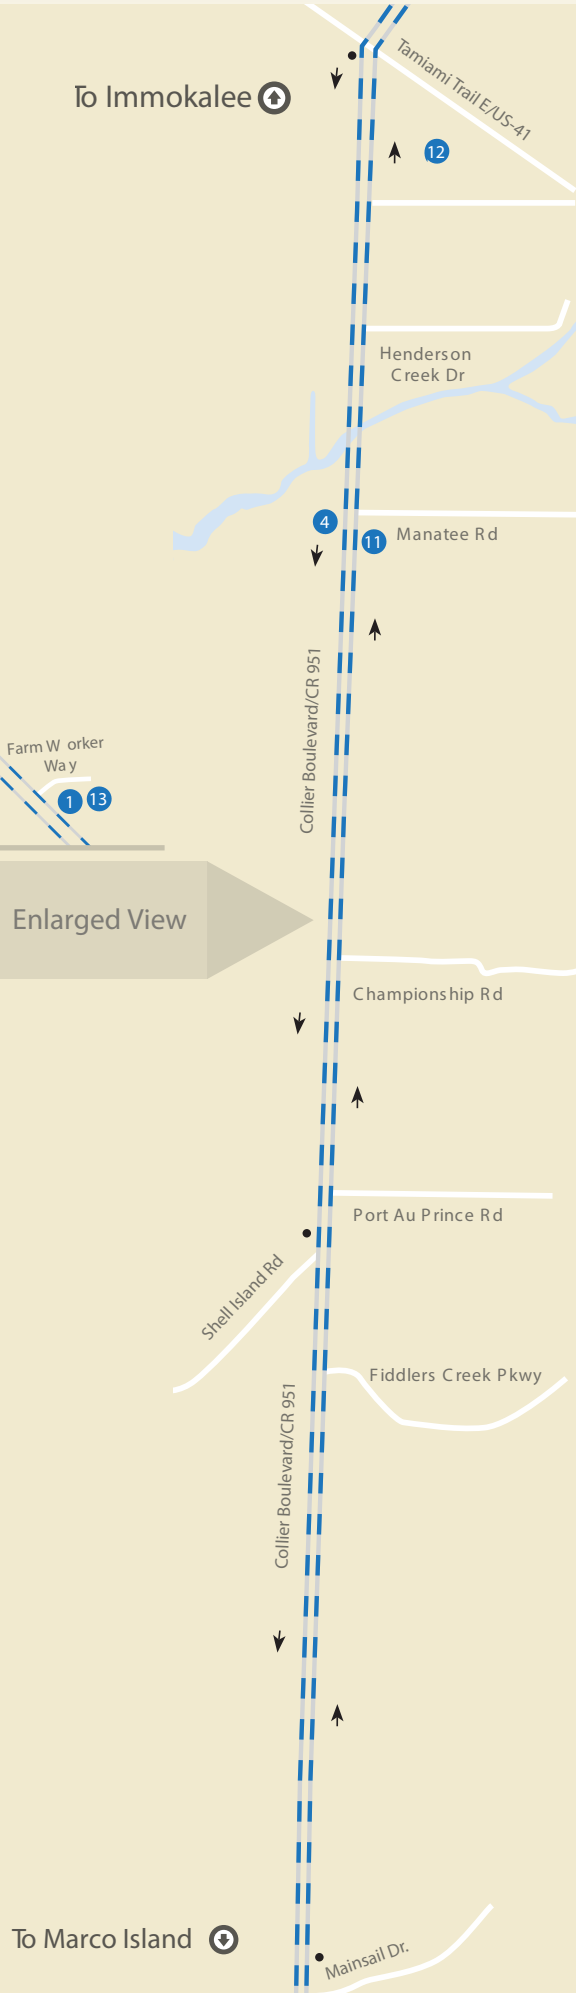

To Marco Island

To Immokalee