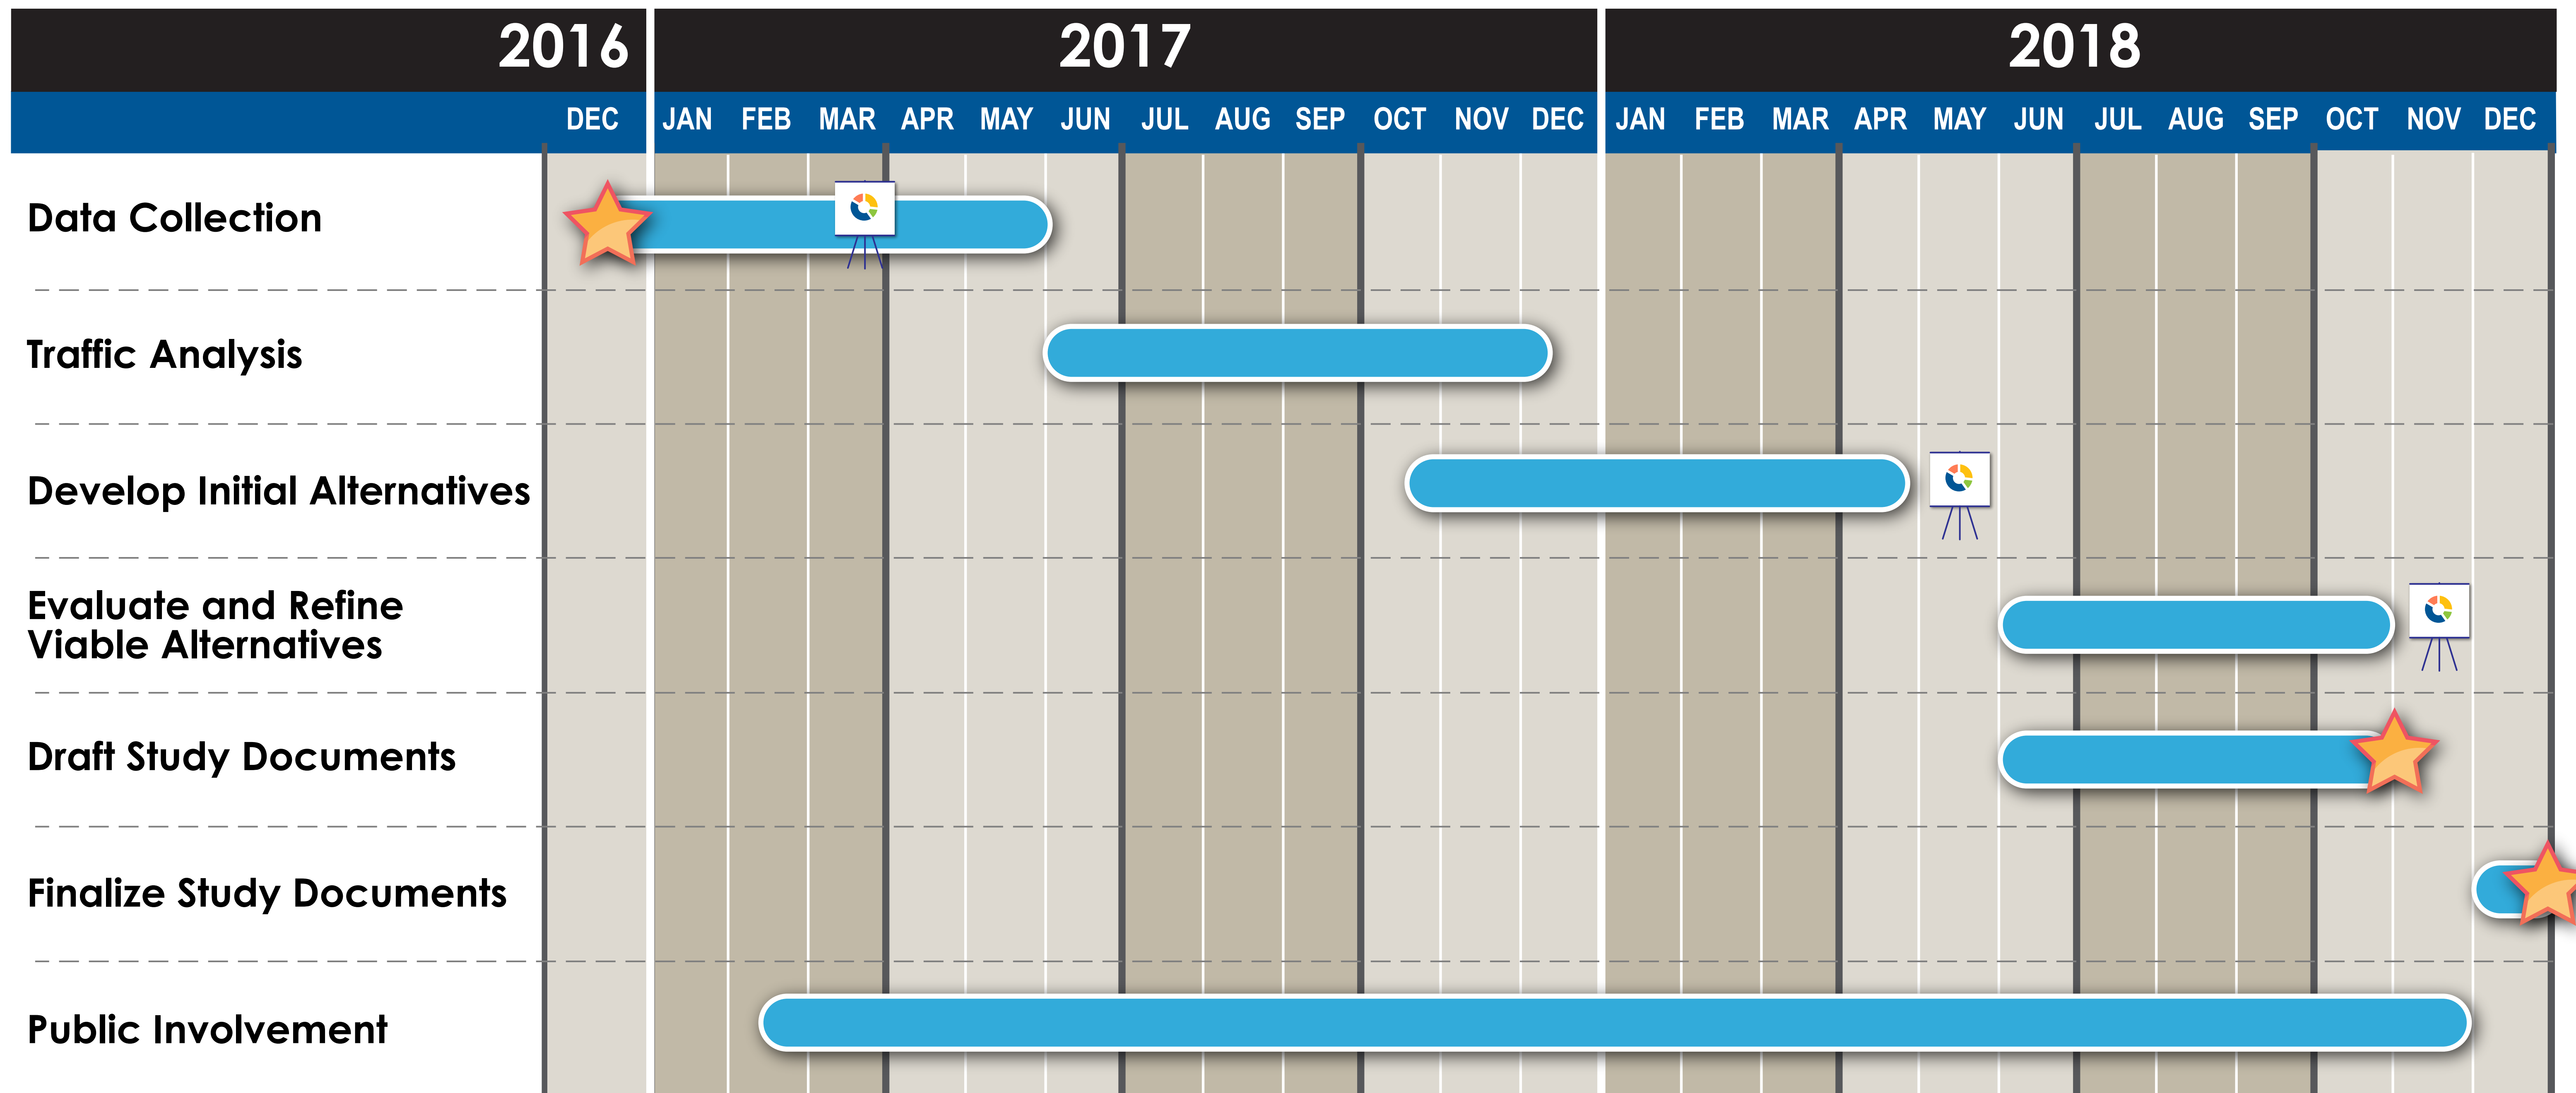

PROJECT SCHEDULE

This project schedule is intended to provide information on key milestones. The dates are subject to change.

Public Meeting 

Study Milestone 