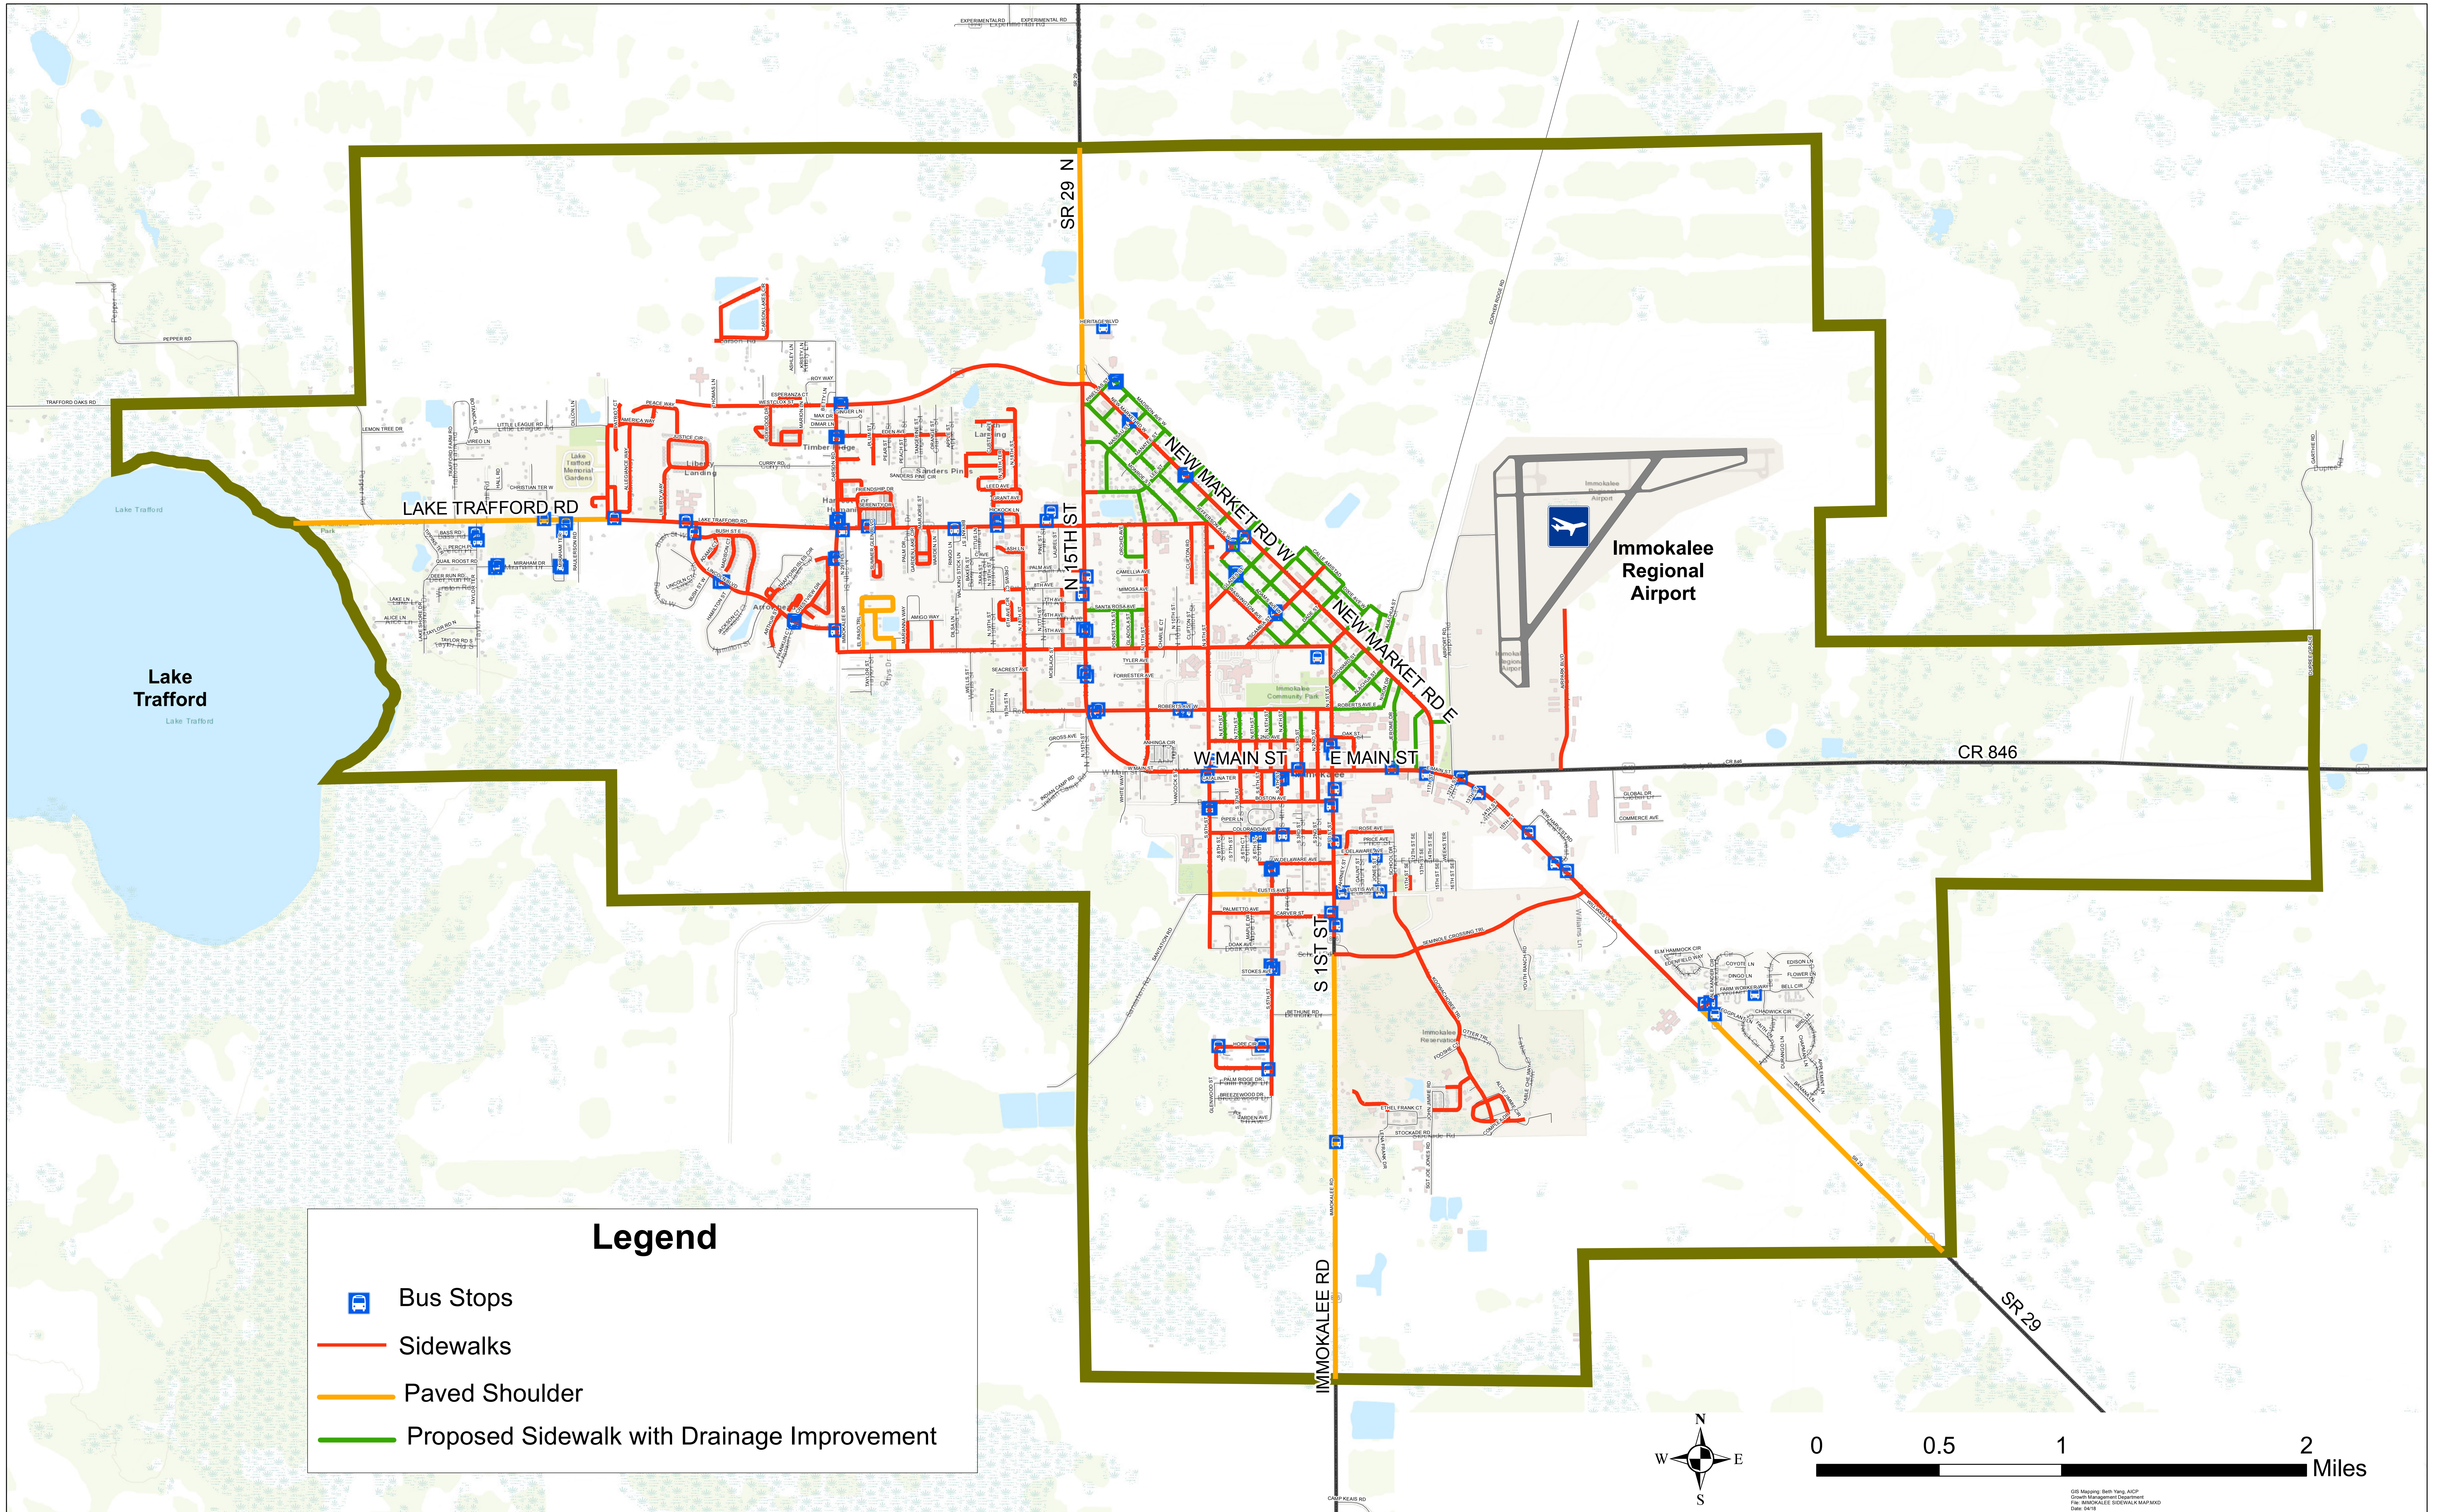

IMMOKALEE SIDEWALK MAP

Legend

-  Bus Stops
-  Sidewalks
-  Paved Shoulder
-  Proposed Sidewalk with Drainage Improvement