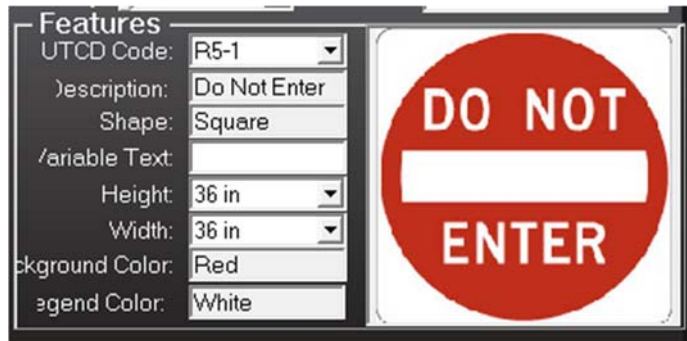

# Forest Lakes MSTU

**C - ROADSIDE SIGN  
IN BUSINESS,  
COMMERCIAL, OR  
RESIDENTIAL AREA**