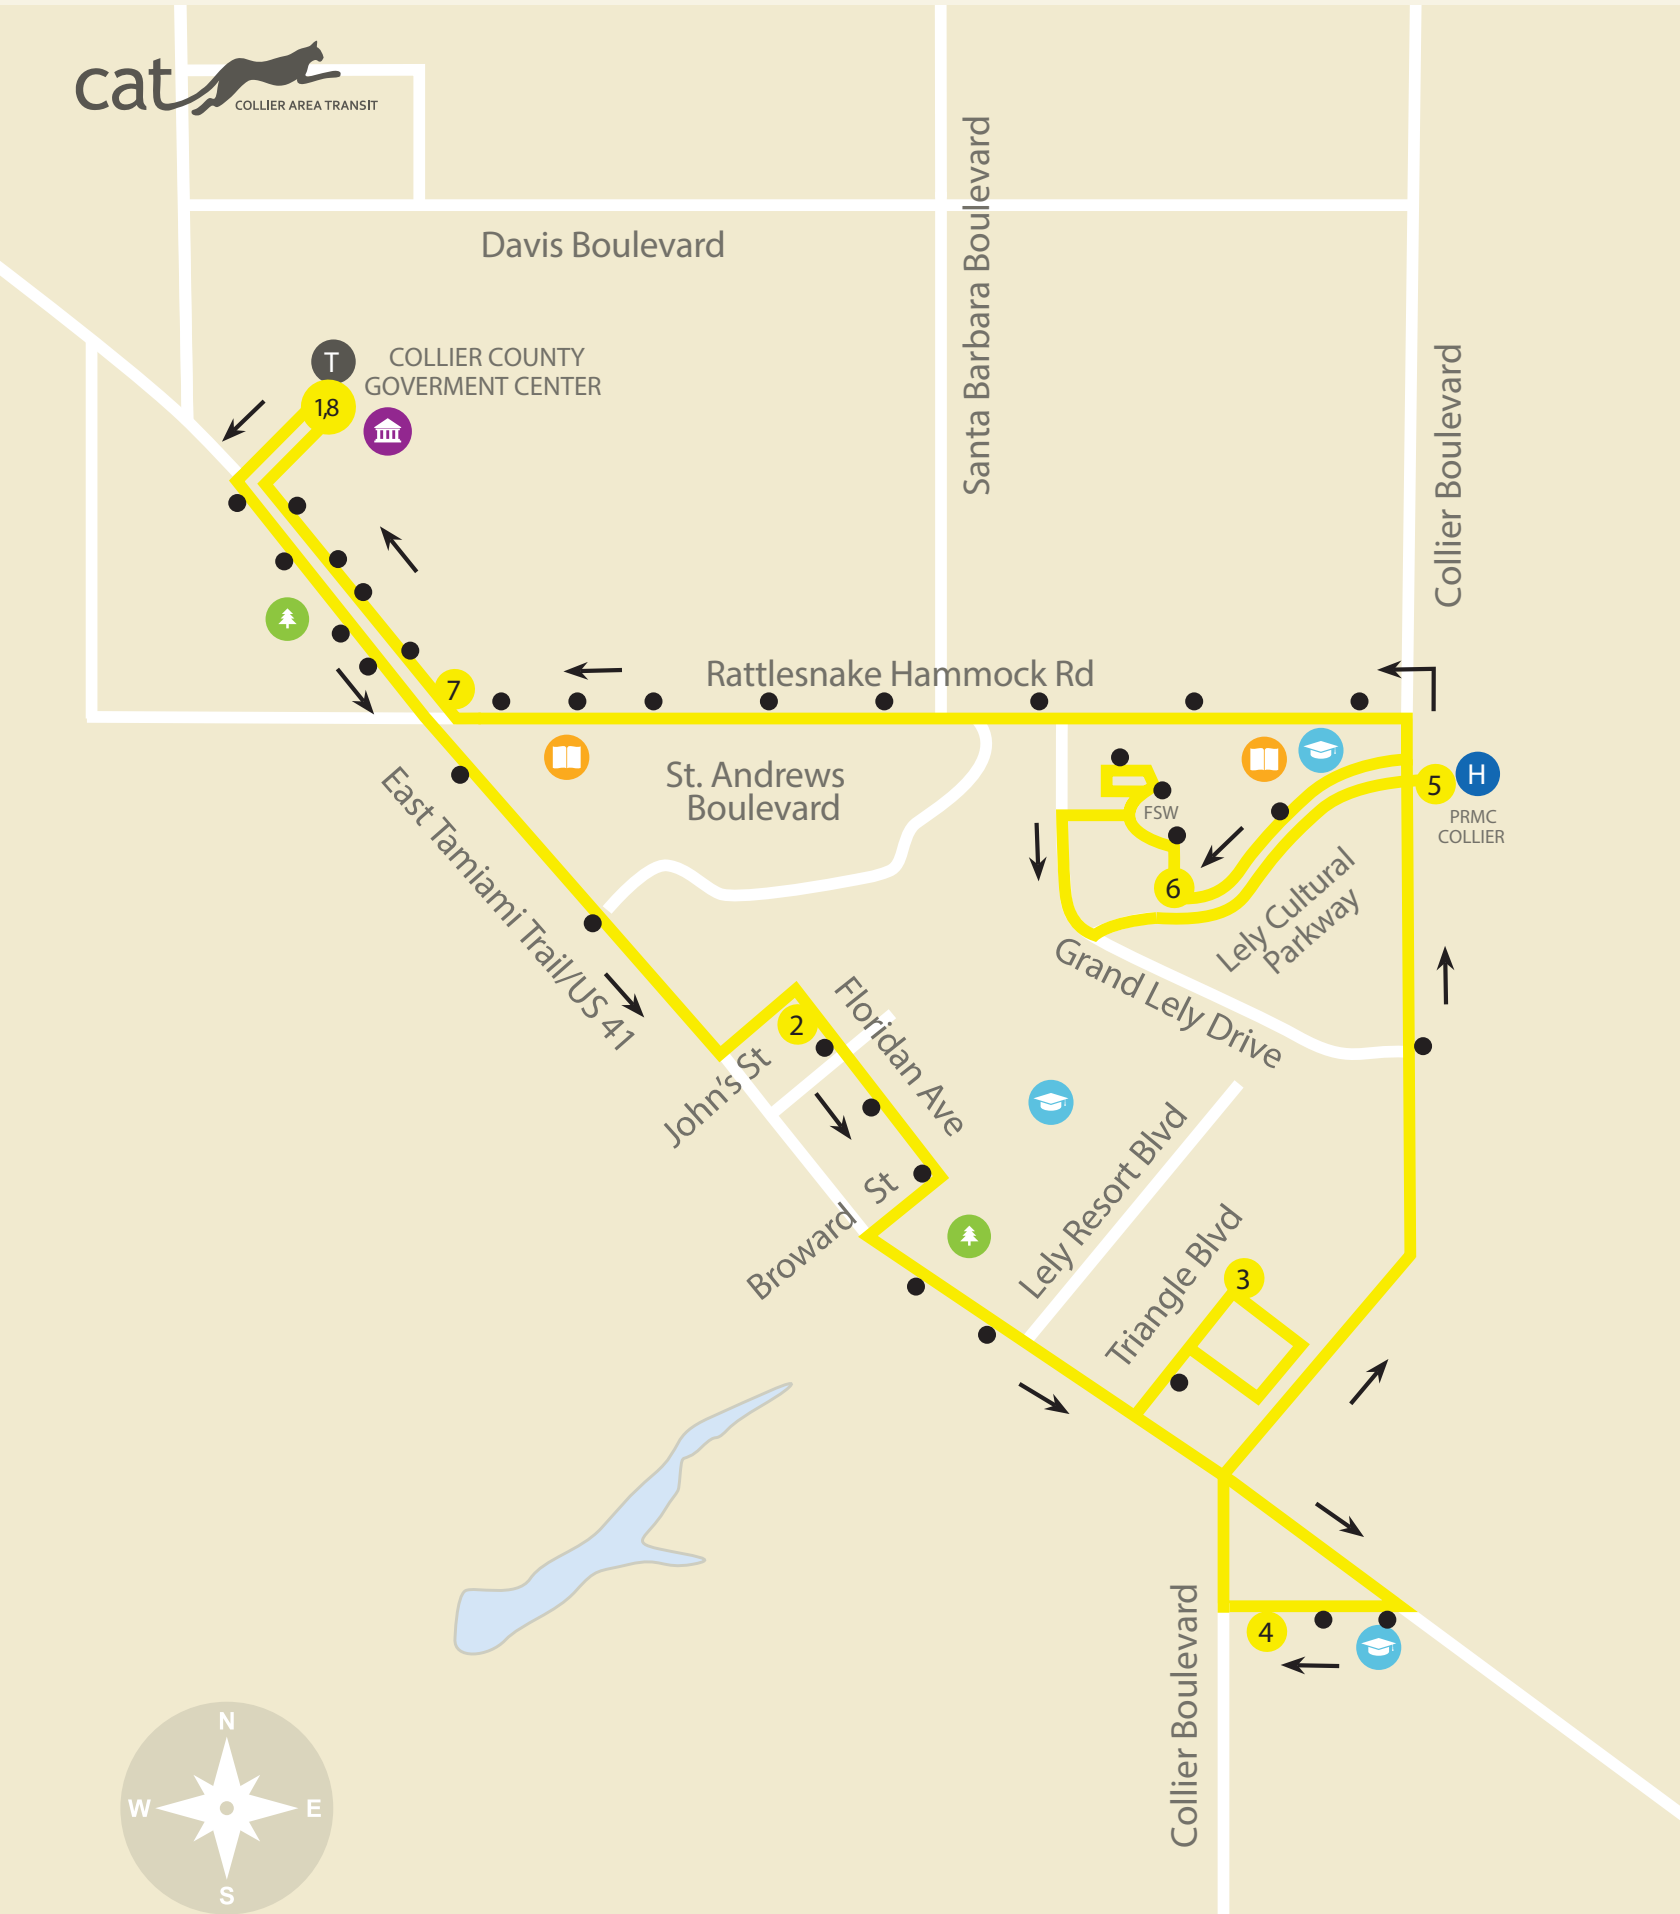

Route 18: US 41 East - Naples Manor

1	2	3	4	5	6	7	8
GOV'T Center	Floridan Ave John St	Freedom Square Plaza	Super Walmart	Phys. Reg. 951	FSW	US 41 Rattlesnake Hammock Rd	GOV'T Center
6:30 AM	6:42 AM	6:52 AM	7:02 AM	7:12 AM	7:20 AM	7:43 AM	7:50 AM
8:00 AM	8:12 AM	8:22 AM	8:32 AM	8:42 AM	8:50 AM	9:13 AM	9:20 AM
9:30 AM	9:42 AM	9:52 AM	10:02 AM	10:12 AM	10:20 AM	10:43 AM	10:50 AM
11:05 AM	11:17 AM	11:30 AM	11:42 AM	11:55 AM	12:05 PM	12:28 PM	12:35 PM
12:50 PM	1:02 PM	1:15 PM	1:27 PM	1:40 PM	1:50 PM	2:13 PM	2:20 PM
2:35 PM	2:47 PM	3:00 PM	3:12 PM	3:25 PM	3:35 PM	3:58 PM	4:05 PM
4:20 PM	4:42 PM	4:45 PM	4:57 PM	5:10 PM	5:20 PM	5:43 PM	5:50 PM

No Sunday service./No servicio los domingos.