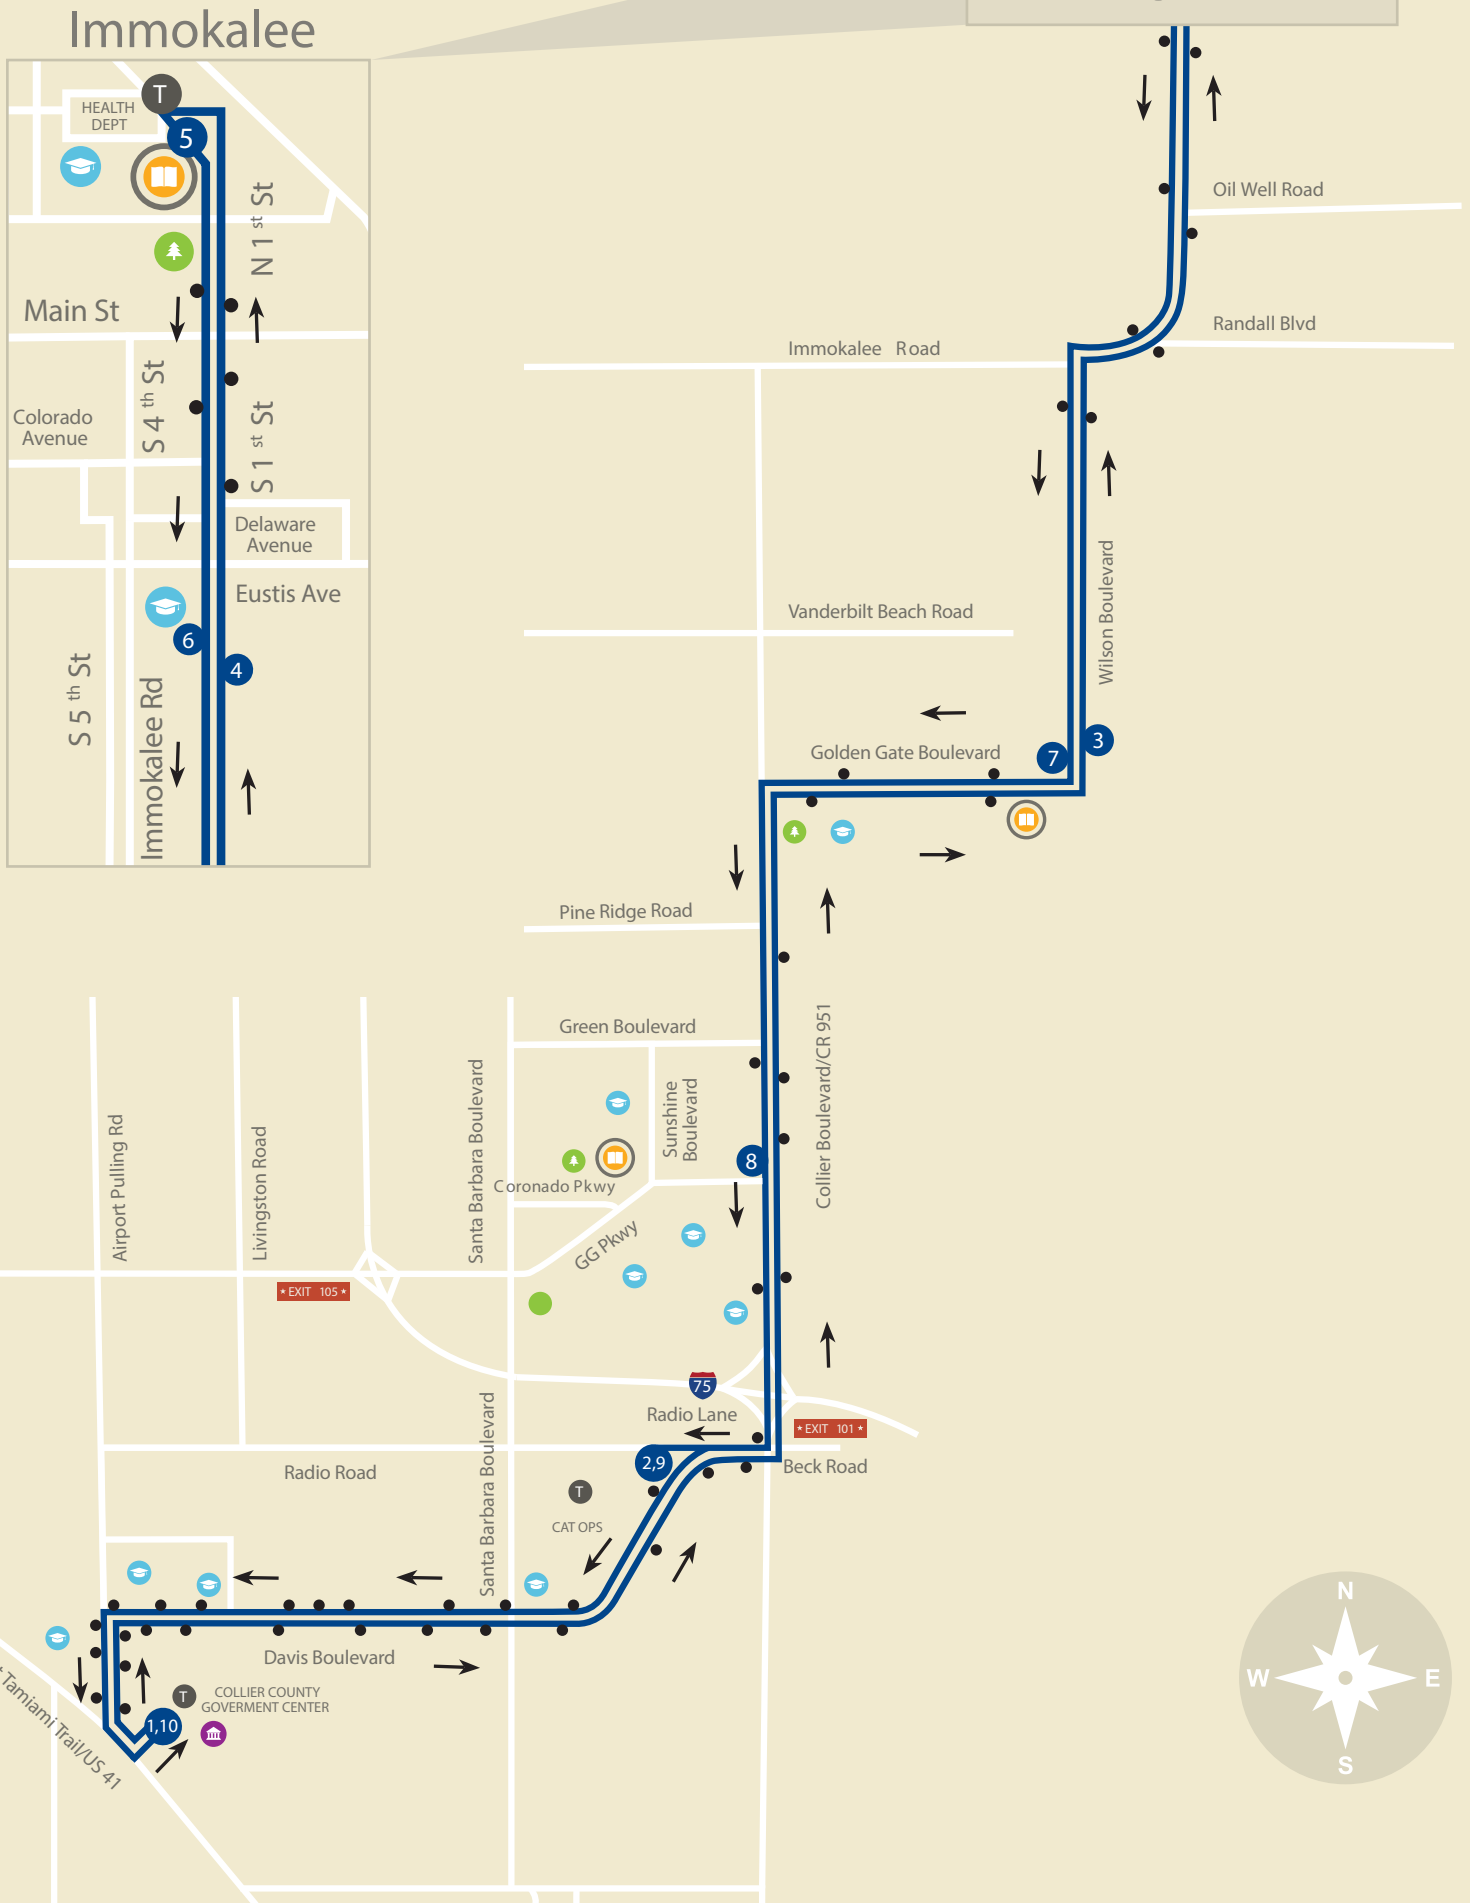

Route 19: Golden Gate Estates - Immokalee City

1	2	3	4	5	6	7	8	9
GOVT Center	CAT OPS	Wilson Blvd Golden Gate Blvd	Seminole Casino	Health Dept	Immokalee Rd Carver St	Wilson Blvd Golden Gate Blvd	951 Golden Gate Pkwy	GOVT Center
	4:45 AM	5:05 AM	5:31 AM	5:42 AM	5:46 AM	6:18 AM	6:34 AM	6:55 AM
7:00 AM	7:17 AM	7:37 AM	8:03 AM	8:14 AM	8:18 AM	8:50 AM	9:06 AM	9:27 AM
9:37 AM	9:55 AM	10:16 AM	10:43 AM	10:58 AM	11:02 AM	11:33 AM	11:50 AM	12:11 PM
12:21 PM	12:39 PM	1:00 PM	1:27 PM	1:42 PM	1:46 PM	2:17 PM	2:34 PM	2:55 PM
3:05 PM	3:23 PM	3:44 PM	4:11 PM	4:26 PM	4:30 PM	5:01 PM	5:18 PM	5:39 PM
5:50 PM	6:08 PM	6:29 PM	6:56 PM	7:11 PM	7:15 PM	7:46 PM	8:03 PM	8:24 PM

Sunday times are highlighted above./Horario de domingos esta oscurecido arriba.

Enlarged View