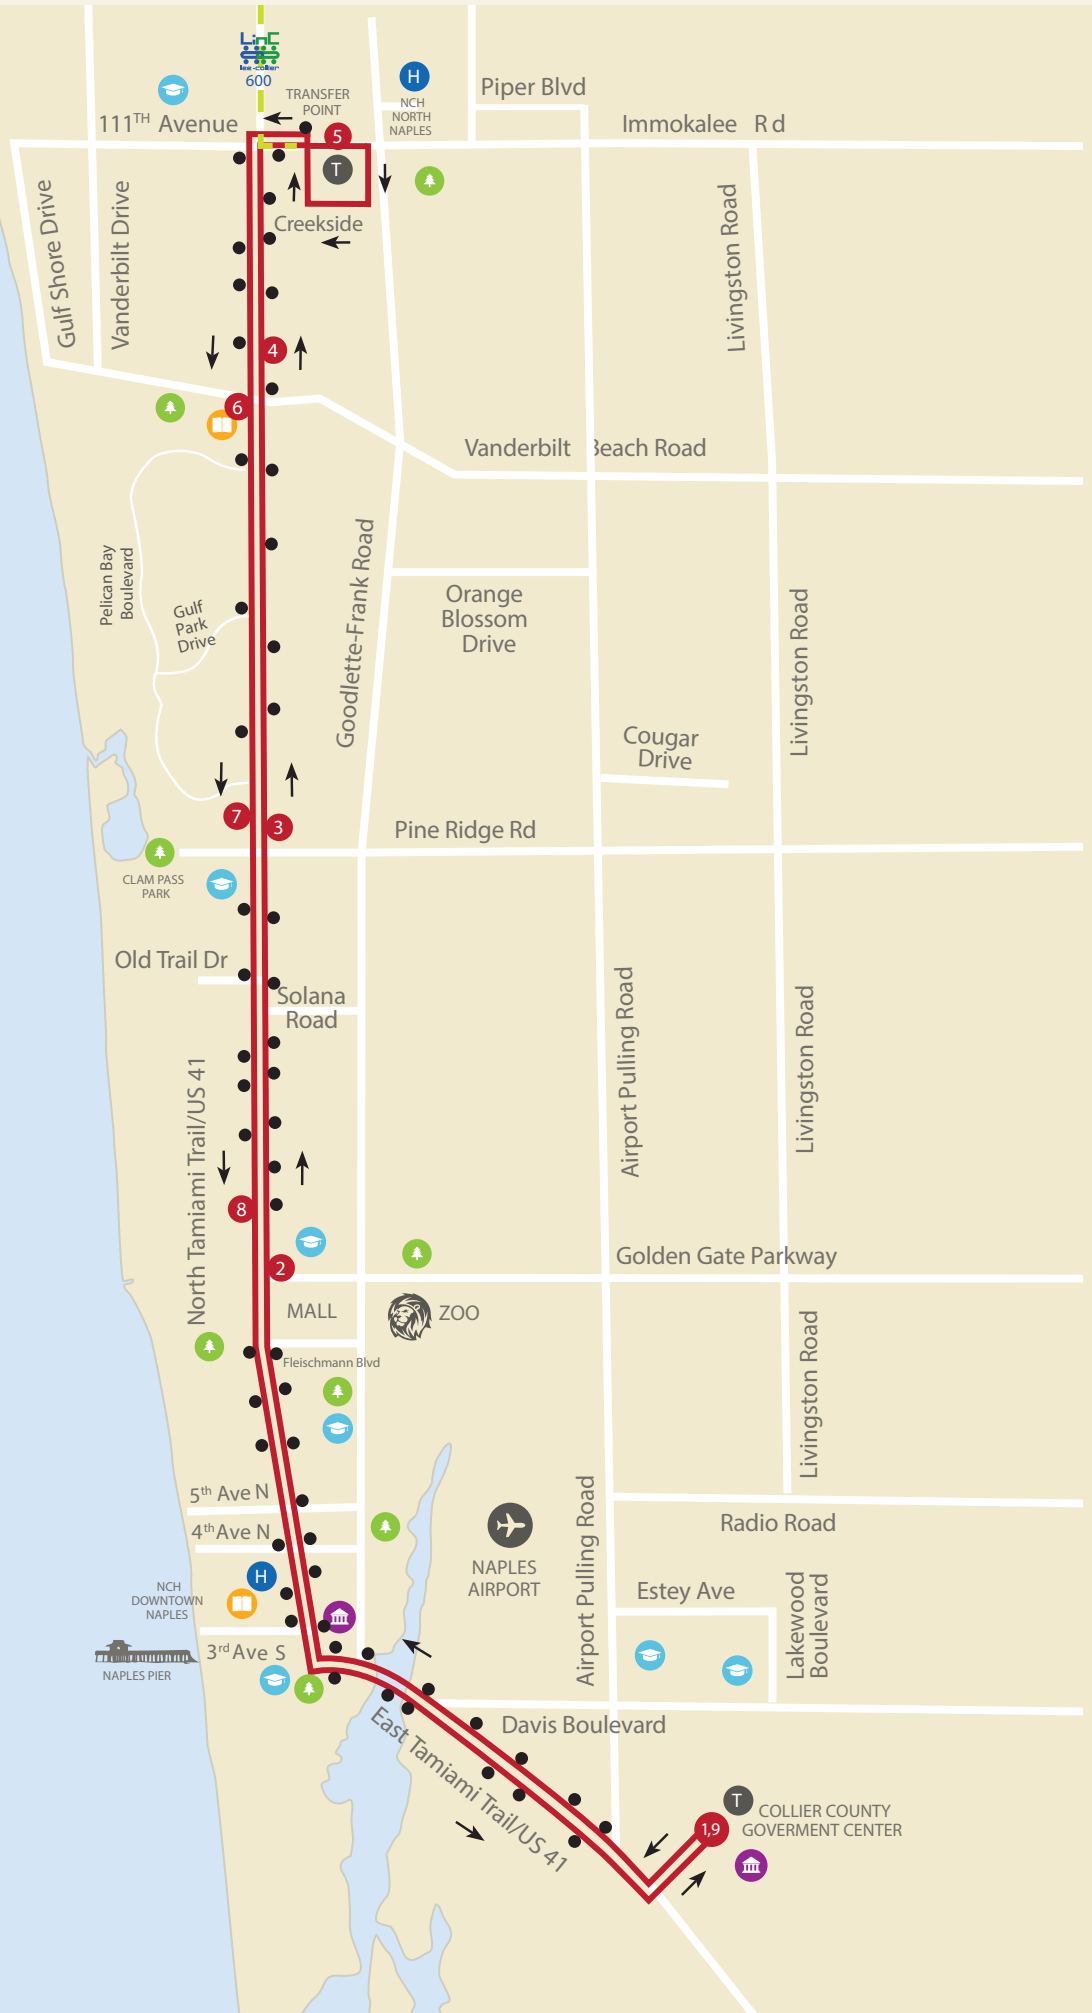

# Route 11: US 41 - Creekside

1	2	3	4	5	6	7	8	9
GOVT Center	US 41 Golden Gate Pkwy	US 41 Pine Ridge Rd	US 41 Mercato Shops	Creekside Connection W-LinC	US 41 Vanderbilt Bch Rd	US 41 Pine Ridge Rd	US 41 Mooring Line Dr	GOVT Center
6:00 AM	6:15 AM	6:27 AM	6:32 AM	6:39 AM	6:49 AM	6:56 AM	7:05 AM	7:20 AM
7:30 AM	7:45 AM	7:57 AM	8:02 AM	8:09 AM	8:17 AM	8:28 AM	8:33 AM	8:52 AM
9:00 AM	9:15 AM	9:27 AM	9:32 AM	9:39 AM	9:47 AM	9:58 AM	10:03 AM	10:22 AM
10:35 AM	10:53 AM	11:05 AM	11:12 AM	11:21 AM	11:29 AM	11:40 AM	11:45 AM	12:04 PM
12:15 PM	12:38 PM	12:50 PM	12:57 PM	1:06 PM	1:14 PM	1:25 PM	1:30 PM	1:49 PM
2:00 PM	2:18 PM	2:30 PM	2:37 PM	2:46 PM	2:54 PM	3:05 PM	3:10 PM	3:29 PM
3:40 PM	3:58 PM	4:10 PM	4:17 PM	4:30 PM	4:38 PM	4:49 PM	4:54 PM	5:13 PM
5:30 PM	5:48 PM	6:00 PM	6:07 PM	6:20 PM	6:30 PM	6:37 PM	6:46 PM	7:04 PM
7:20 PM	7:38 PM	7:50 PM	7:57 PM	8:06 PM	8:16 PM	8:23 PM	8:32 PM	8:50 PM

# Route 12: Airport Rd - Creekside

1	2	3	4	5	6	7	8	9	10
GOVT Center	Airport Rd	Airport Rd	Airport Rd	Airport Rd	Creekside Connection W-LinC	Airport Rd	Airport Rd	Airport Rd	GOVT Center
	Radio Rd	Carillon Place	Vanderbilt Bch Rd	Piper Blvd		Vanderbilt Bch Rd	Pine Ridge Crossing	Golden Gate Pkwy	
6:00 AM	6:09 AM	6:18 AM	6:27 AM		6:39 AM	6:51 AM	7:00 AM	7:05 AM	7:20 AM
7:30 AM	7:39 AM	7:48 AM	7:57 AM		8:09 AM	8:23 AM	8:32 AM	8:37 AM	8:52 AM
9:00 AM	9:09 AM	9:18 AM	9:27 AM		9:39 AM	9:53 AM	10:02 AM	10:07 AM	10:22 AM
10:35 AM	10:46 AM	10:57 AM	11:08 AM		11:21 AM	11:35 AM	11:44 AM	11:49 AM	12:04 PM
12:20 PM	12:31 PM	12:42 PM	12:53 PM		1:06 PM	1:20 PM	1:29 PM	1:34 PM	1:49 PM
2:00 PM	2:00 PM	2:22 PM	2:33 PM		2:46 PM	3:00 PM	3:09 PM	3:14 PM	3:29 PM
3:45 PM	3:56 PM	4:07 PM	4:18 PM		4:30 PM	4:44 PM	4:53 PM	4:58 PM	5:13 PM
5:30 PM	5:41 PM	5:52 PM	6:03 PM	6:10 PM	6:40 PM	6:52 PM	7:01 PM	7:06 PM	7:20 PM