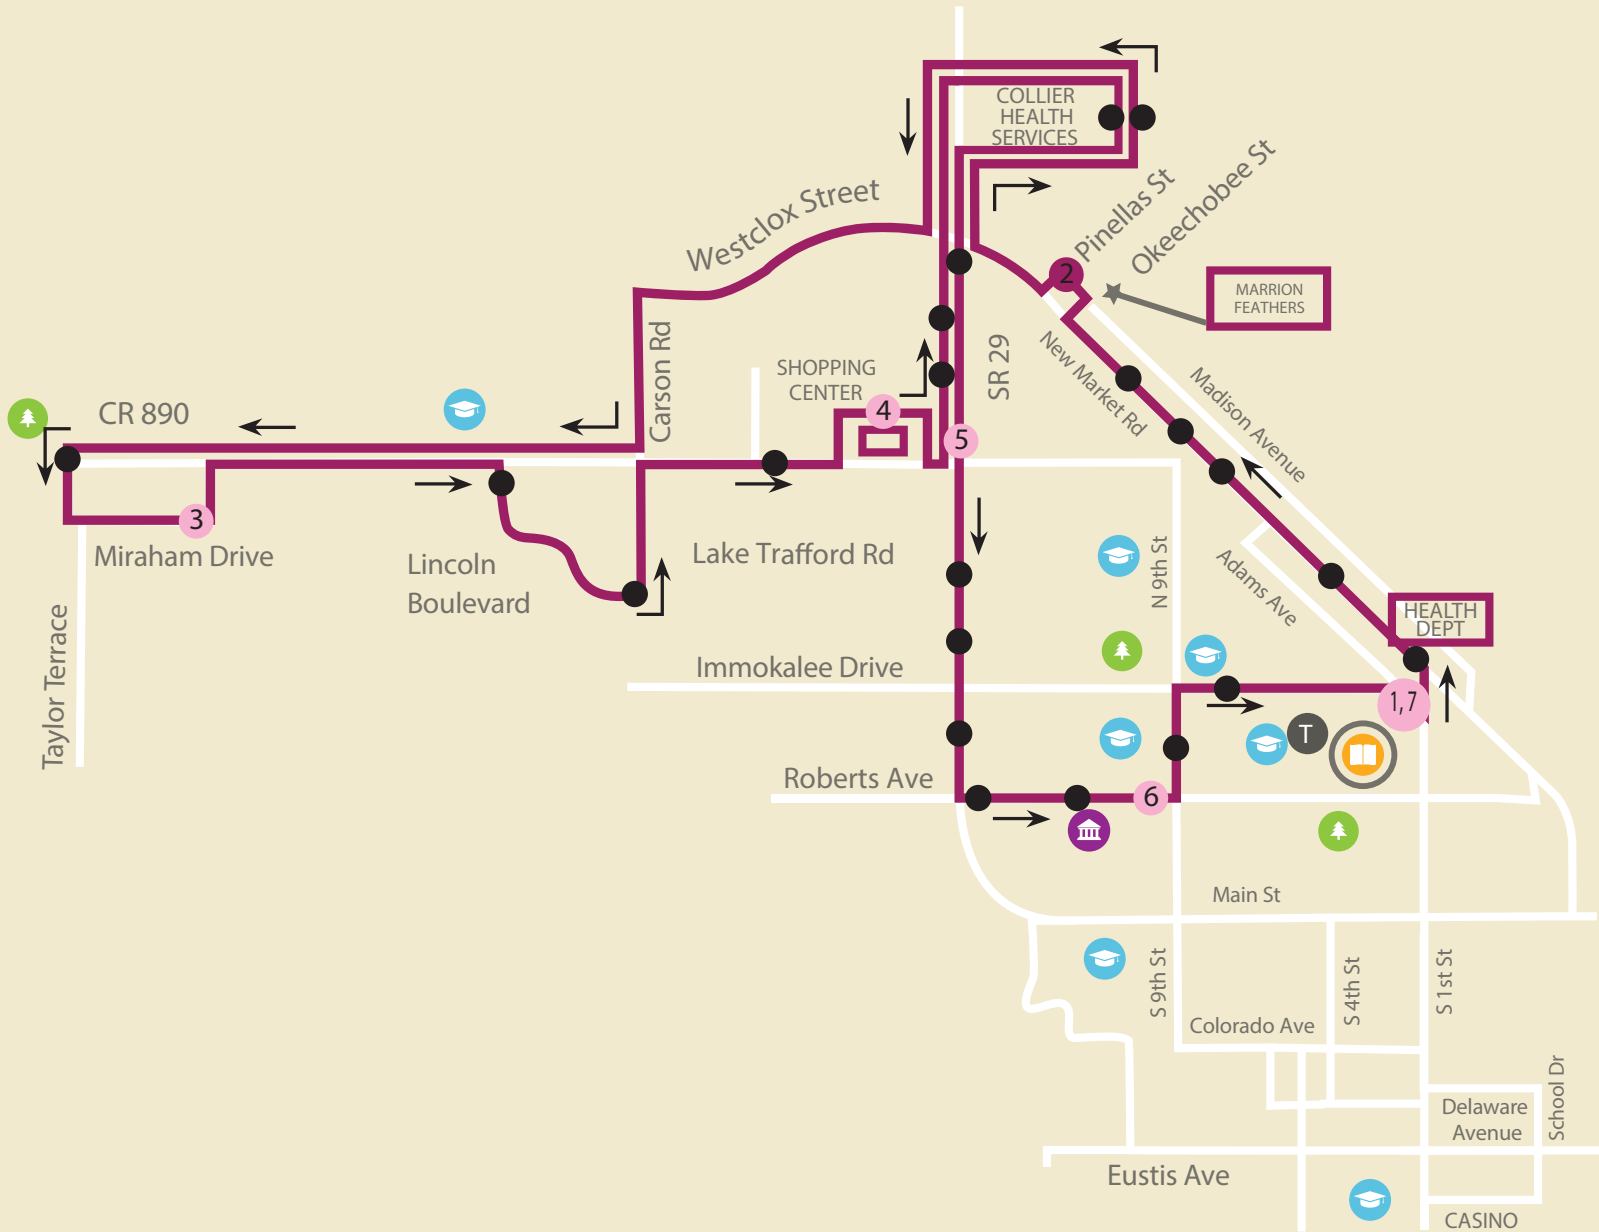

Route 23: Immokalee Circulator

Health Department	Marrion Feathers	Miraham	Winn Dixie	N 15th St Lake Trafford Rd	Roberts Ave 9th St	Health Department
7:00 AM	7:06 AM	7:20 AM	7:29 AM	7:38 AM	7:46 AM	7:50 AM
8:00 AM	8:06 AM	8:20 AM	8:29 AM	8:38 AM	8:46 AM	8:50 AM
9:00 AM	9:06 AM	9:20 AM	9:29 AM	9:38 AM	9:46 AM	9:50 AM
10:00 AM	10:06 AM	10:20 AM	10:29 AM	10:38 AM	10:46 AM	10:50 AM
11:00 AM	11:06 AM	11:20 AM	11:29 AM	11:38 AM	11:46 AM	11:50 AM
12:00 PM	12:06 PM	12:20 PM	12:29 PM	12:38 PM	12:46 PM	12:50 PM
1:00 PM	1:06 PM	1:20 PM	1:29 PM	1:38 PM	1:46 PM	1:50 PM
2:00 PM	2:06 PM	2:20 PM	2:29 PM	2:38 PM	2:46 PM	2:50 PM
3:00 PM	3:06 PM	3:20 PM	3:29 PM	3:38 PM	3:46 PM	3:50 PM
4:00 PM	4:06 PM	4:20 PM	4:29 PM	4:38 PM	4:46 PM	4:50 PM
5:00 PM	5:06 PM	5:20 PM	5:29 PM	5:38 PM	5:46 PM	5:50 PM
6:00 PM	6:06 PM	6:20 PM	6:29 PM	6:38 PM	6:46 PM	6:50 PM
7:00 PM	7:06 PM	7:20 PM	7:29 PM	7:38 PM	7:46 PM	7:50 PM

Sunday times are highlighted above./Horario de domingos esta oscurecido arriba.