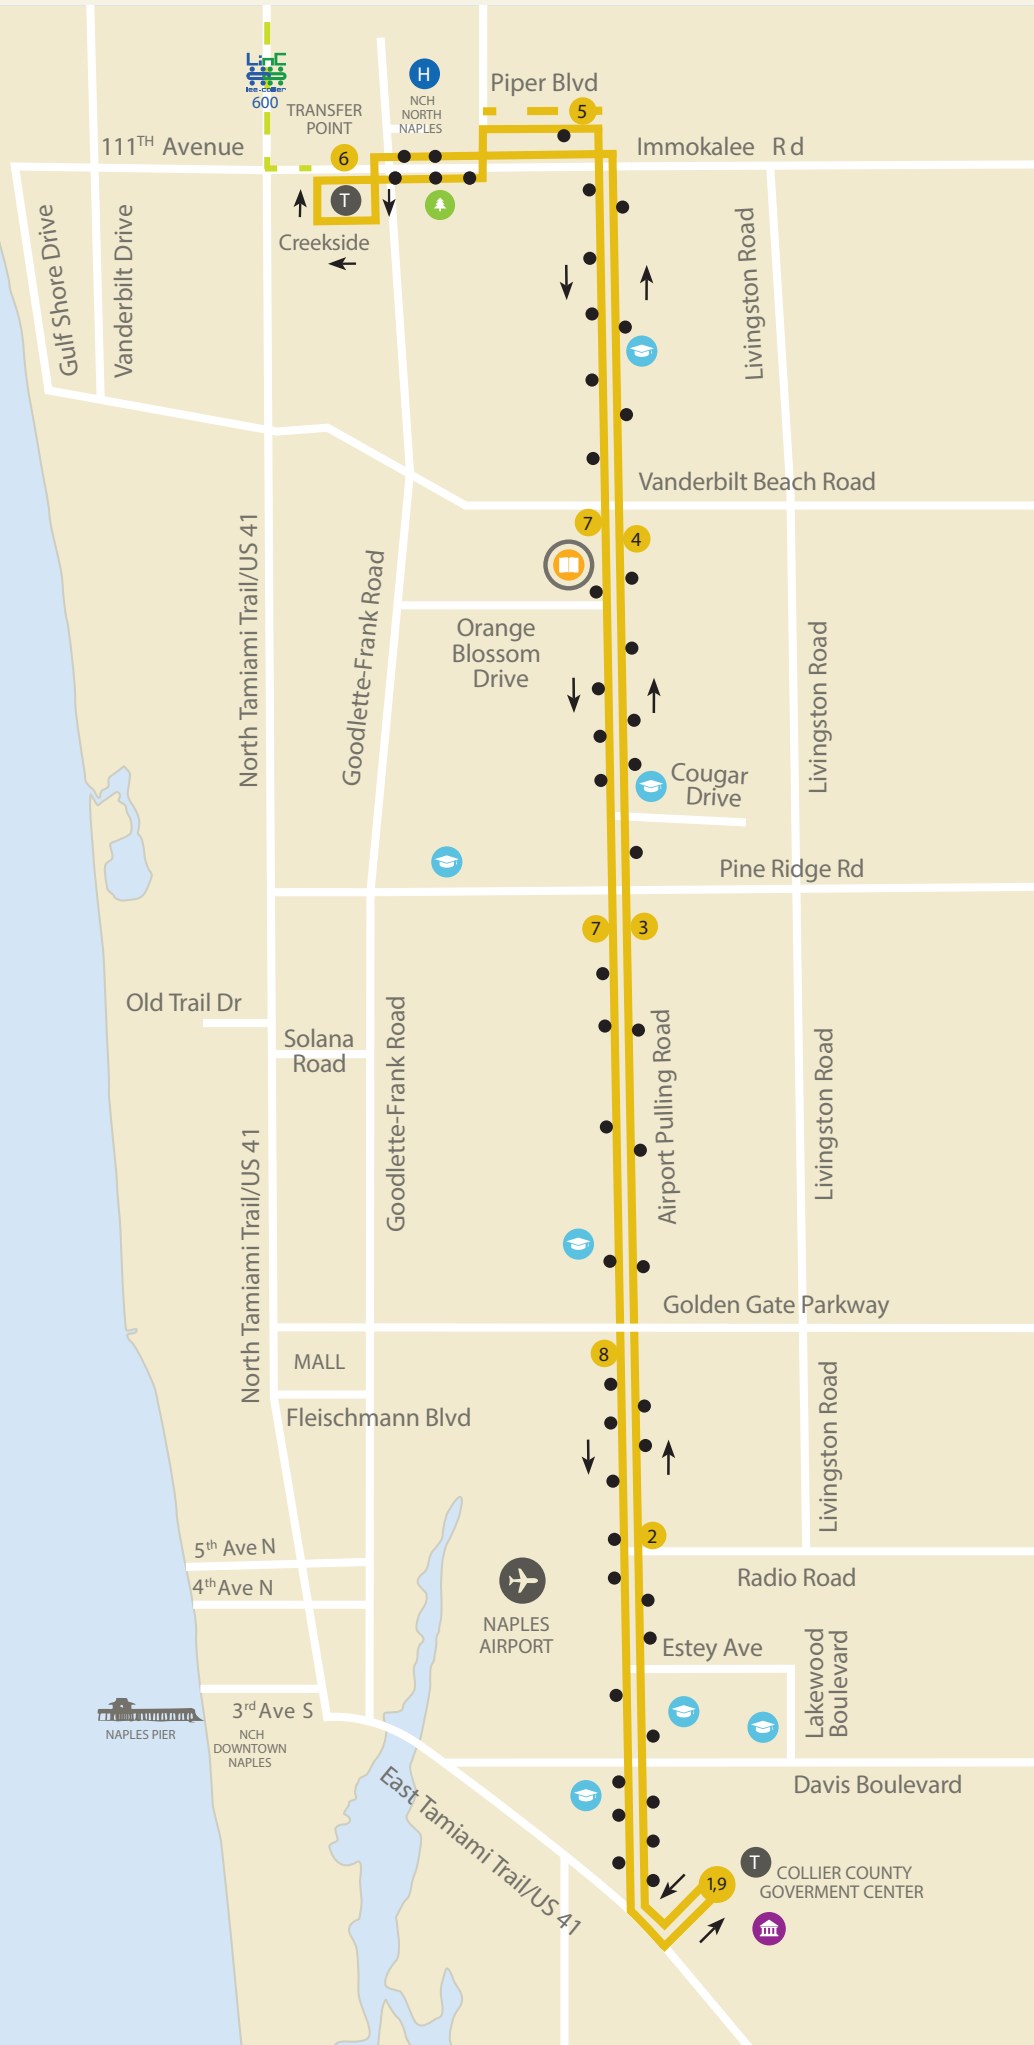

Route 12: Airport Rd - Creekside

1	2	3	4	5	6	7	8	9	10
GOVT Center	Airport Rd	Airport Rd	Airport Rd	Airport Rd	Creekside Connection W-LinC	Airport Rd	Airport Rd	Airport Rd	GOVT Center
	Radio Rd	Carillon Place	Vanderbilt Bch Rd	Piper Blvd		Vanderbilt Bch Rd	Pine Ridge Crossing	Golden Gate Pkwy	
6:00 AM	6:09 AM	6:18 AM	6:27 AM		6:39 AM	6:51 AM	7:00 AM	7:05 AM	7:20 AM
7:30 AM	7:39 AM	7:48 AM	7:57 AM		8:09 AM	8:23 AM	8:32 AM	8:37 AM	8:52 AM
9:00 AM	9:09 AM	9:18 AM	9:27 AM		9:39 AM	9:53 AM	10:02 AM	10:07 AM	10:22 AM
10:35 AM	10:46 AM	10:57 AM	11:08 AM		11:21 AM	11:35 AM	11:44 AM	11:49 AM	12:04 PM
12:20 PM	12:31 PM	12:42 PM	12:53 PM		1:06 PM	1:20 PM	1:29 PM	1:34 PM	1:49 PM
2:00 PM	2:00 PM	2:22 PM	2:33 PM		2:46 PM	3:00 PM	3:09 PM	3:14 PM	3:29 PM
3:45 PM	3:56 PM	4:07 PM	4:18 PM		4:30 PM	4:44 PM	4:53 PM	4:58 PM	5:13 PM
5:30 PM	5:41 PM	5:52 PM	6:03 PM	6:10 PM	6:40 PM	6:52 PM	7:01 PM	7:06 PM	7:20 PM

Sunday times are highlighted above./Horario de domingos esta oscurecido arriba.

Gulf of Mexico