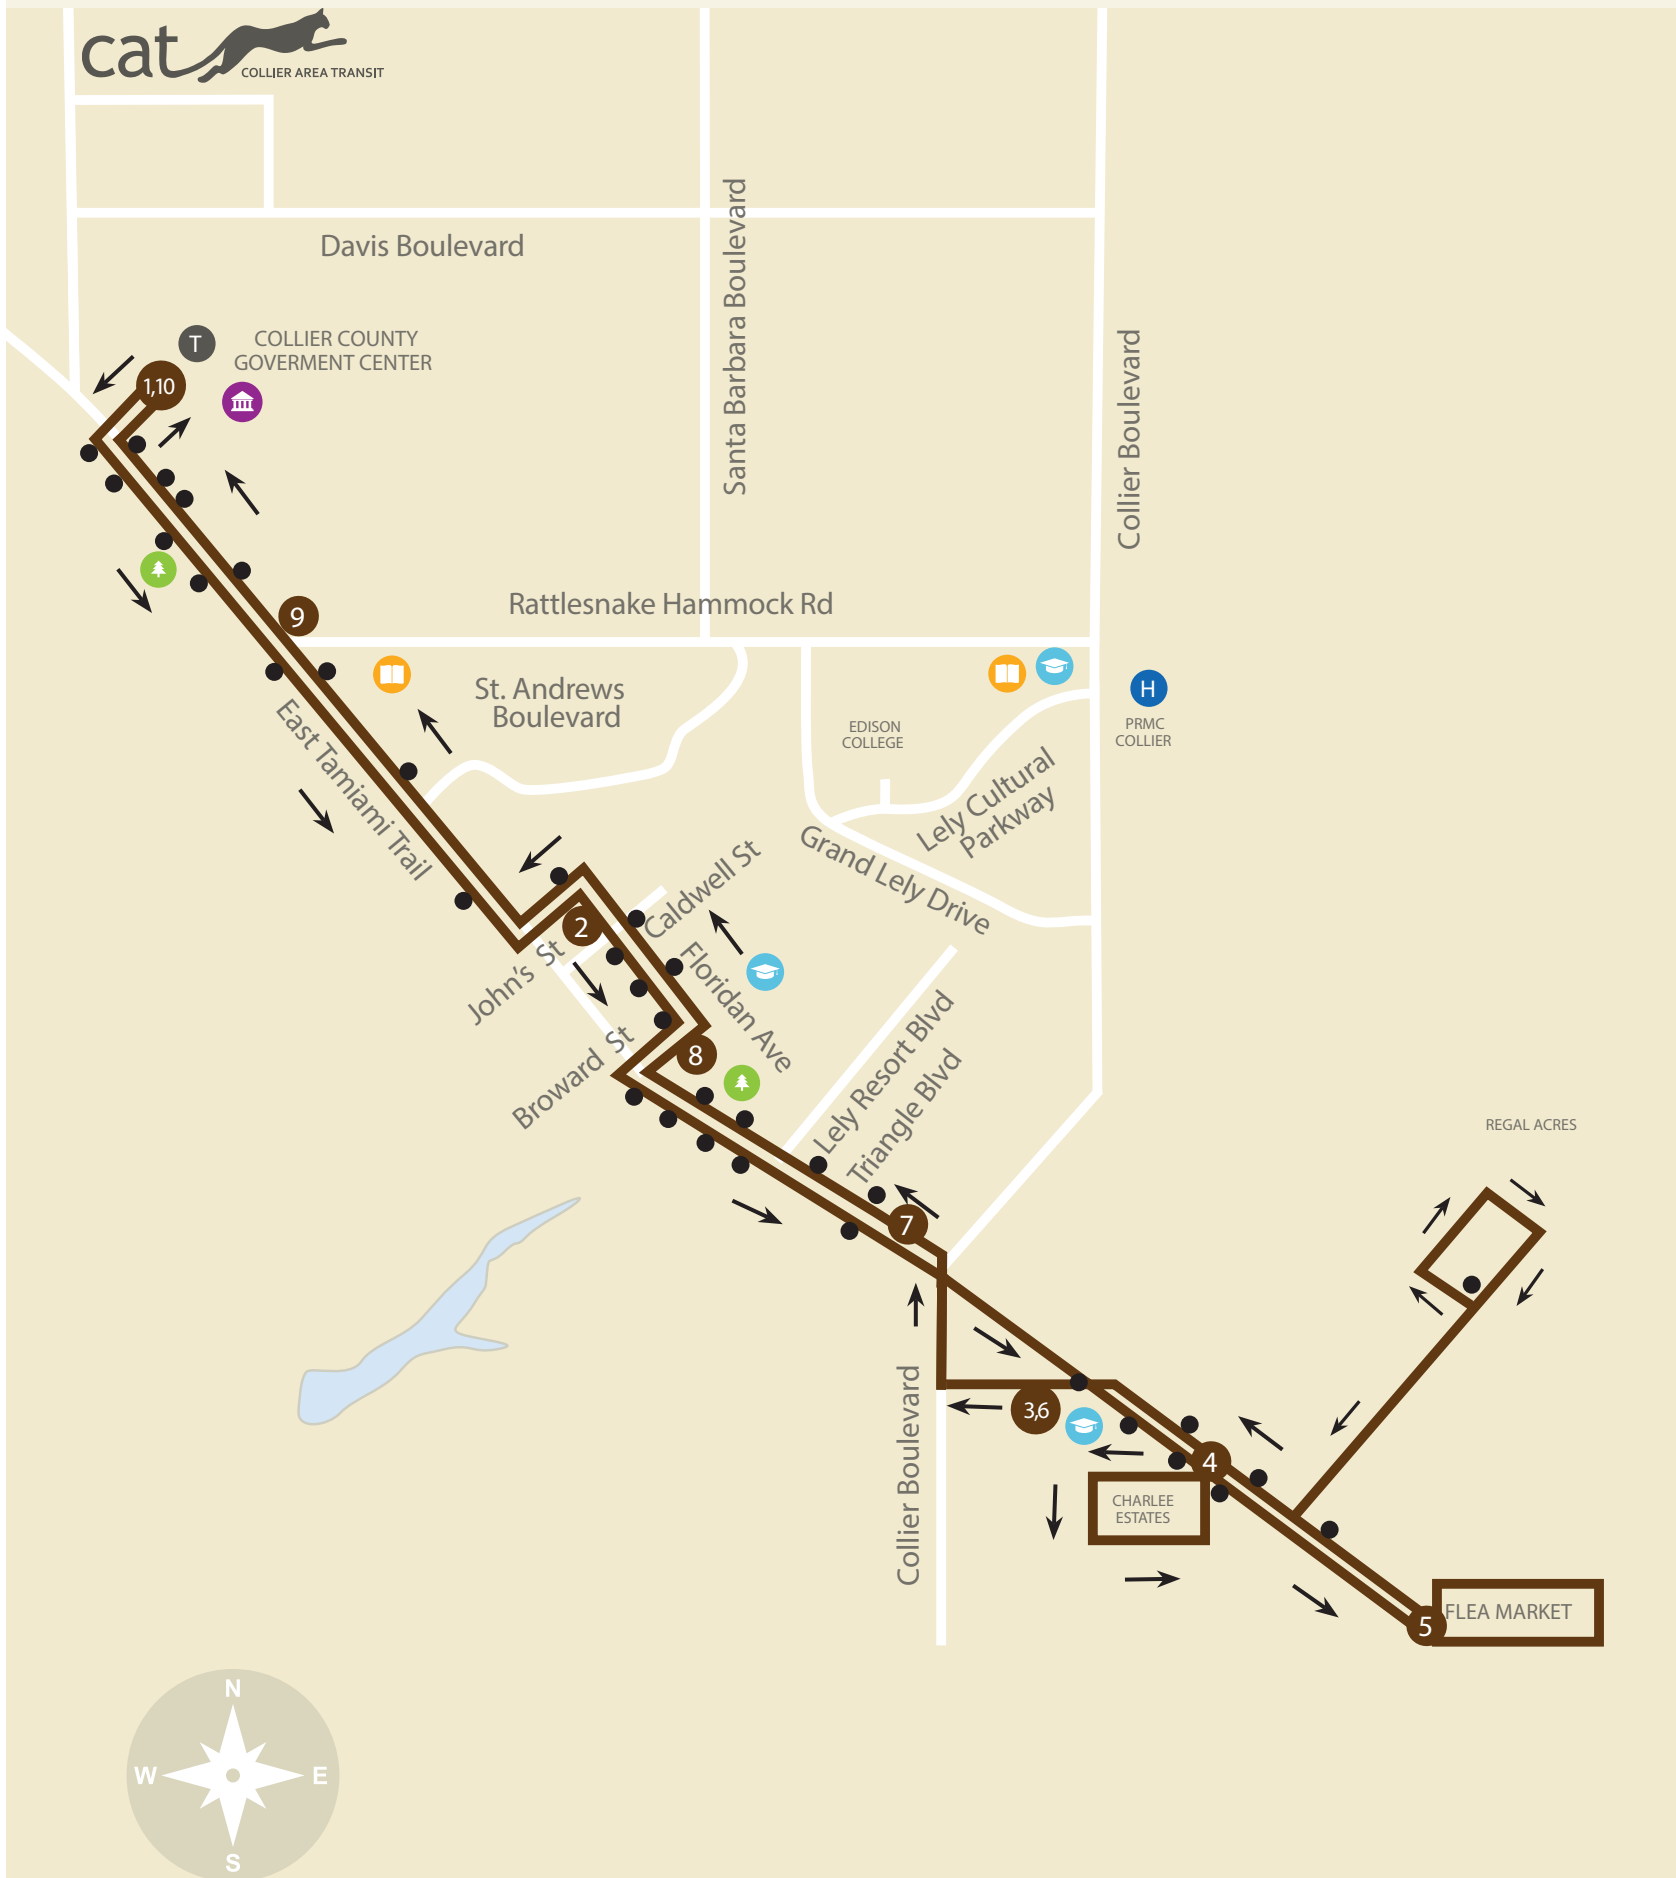

Route 24: US 41 East Charlee Estates

1	2	3	4	5	6	7	8	9	10
GOV'T Center	Floridan Ave John St	Super Walmart	Charlee Estates	Basik Dr US 41	Super Walmart	Freedom Square Plaza	Broward St US 41	US 41 Rattlesnake Hammock Rd	GOV'T Center
7:00 AM	7:12 AM	7:27 AM	7:32 AM	7:39 AM	7:58 AM	8:01 AM	8:08 AM	8:16 AM	8:21 AM
8:30 AM	8:42 AM	8:57 AM	9:02 AM	9:09 AM	9:28 AM	9:32 AM	9:39 AM	9:47 AM	9:52 AM
10:00 AM	10:12 AM	10:27 AM	10:32 AM	10:39 AM	10:58 AM	11:02 AM	11:09 AM	11:17 AM	11:22 AM
11:30 AM	11:42 AM	11:57 AM	12:03 PM	12:11 PM	12:32 PM	12:35 PM	12:41 PM	12:49 PM	12:55 PM
1:05 PM	1:17 PM	1:32 PM	1:38 PM	1:46 PM	2:07 PM	2:10 PM	2:16 PM	2:24 PM	2:30 PM
2:20 PM	2:52 PM	3:07 PM	3:13 PM	3:21 PM	3:42 PM	3:45 PM	3:51 PM	3:59 PM	4:05 PM
4:15 PM	4:27 PM	4:42 PM	4:48 PM	4:56 PM	5:17 PM	5:20 PM	5:26 PM	5:34 PM	5:40 PM
5:50 PM	6:02 PM	6:17 PM	6:23 PM	6:31 PM	6:52 PM	6:55 PM	7:01 PM	7:09 PM	7:15 PM

Sunday times are highlighted above./Horario de domingos esta oscurecido arriba.