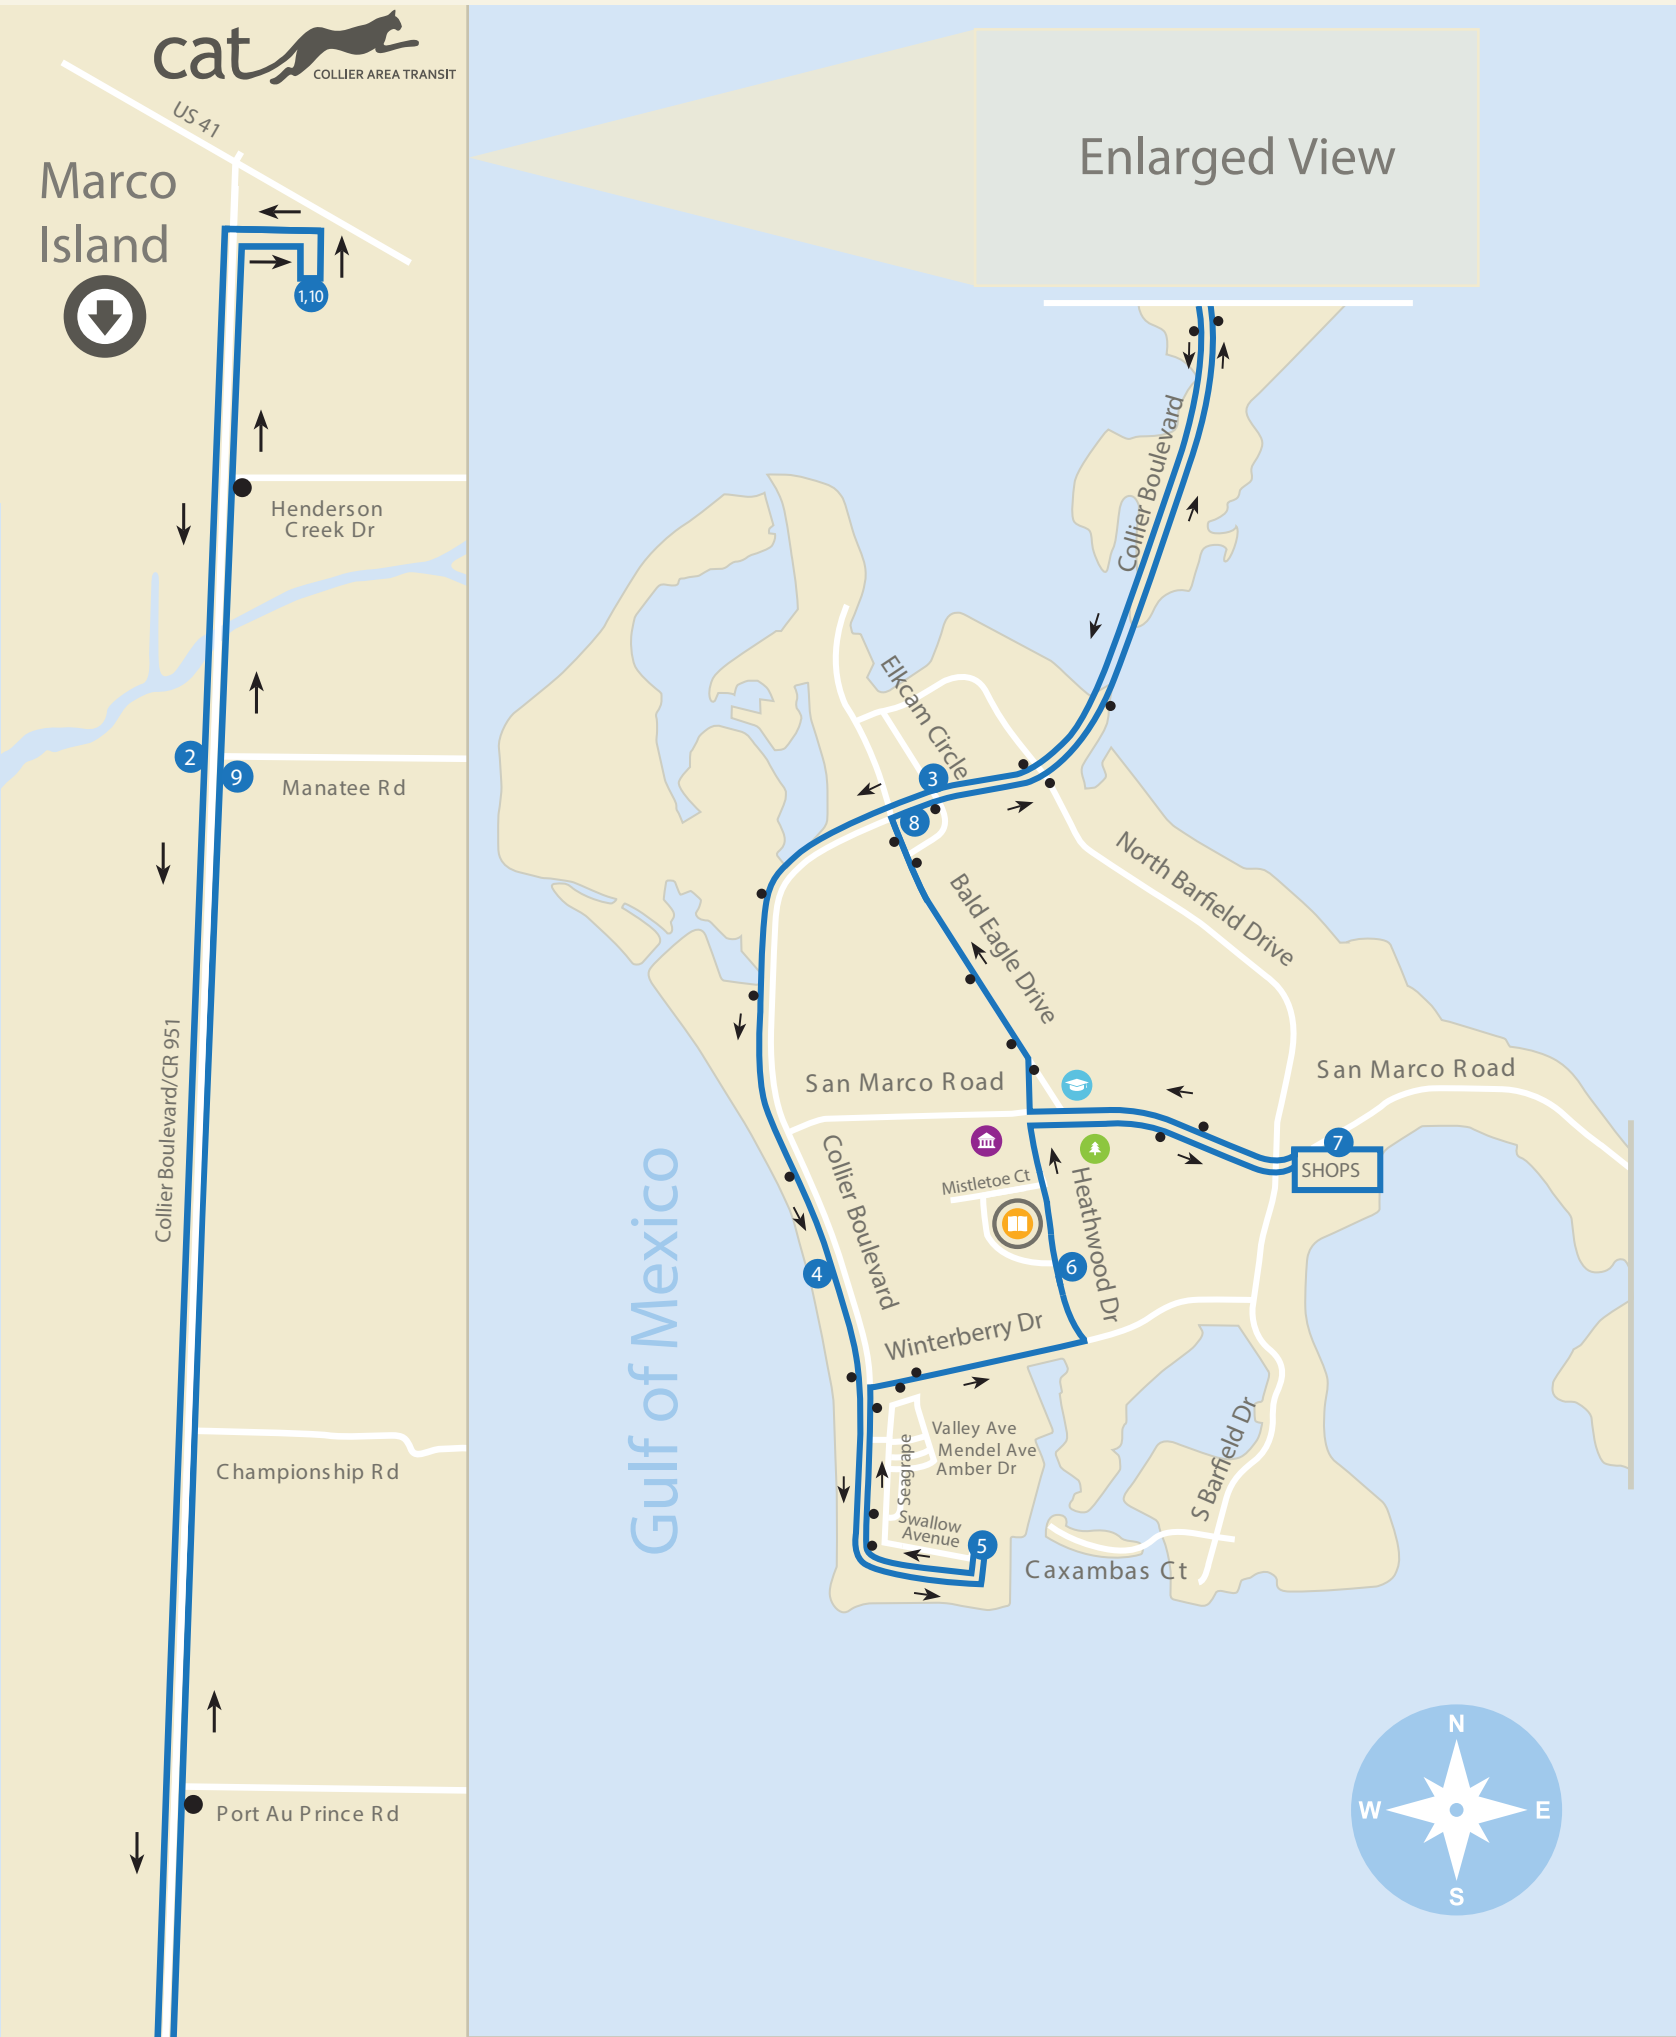

Route 21: Marco Circulator

1	2	3	4	5	6	7	8	9	10
SUPER WALMART	951 Manatee Rd	951 E Elkcam Circle	Marriot	Caxambas Park	Mackle Park Marco Library	Shops of Marco	951 Bald Eagle Dr	951 Manatee Rd	SUPER WALMART
				7:40 AM			7:54 AM	8:06 AM	8:10 AM
8:17 AM	8:22 AM	8:32 AM	8:42 AM	8:49 AM	8:58 AM	9:04 AM	9:12 AM	9:24 AM	9:30 AM
9:37 AM	9:42 AM	9:53 AM	10:02 AM	10:09 AM	10:18 AM	10:24 AM	10:32 AM	10:44 AM	10:50 AM
2:52 PM	2:57 PM	3:07 PM	3:17 PM	3:24 PM	3:33 PM	3:39 PM	3:47 PM	3:59 PM	4:05 PM
SUPER WALMART	951 Manatee Rd	951 Bald Eagle Dr	Mackle Park Marco Library	Winterberry Dr 951	Caxambas Park				
4:12 PM	4:17 PM	4:28 PM	4:35 PM	4:40 PM	4:50 PM				

Sunday times are highlighted above. Horario de domingos esta oscurecido arriba.