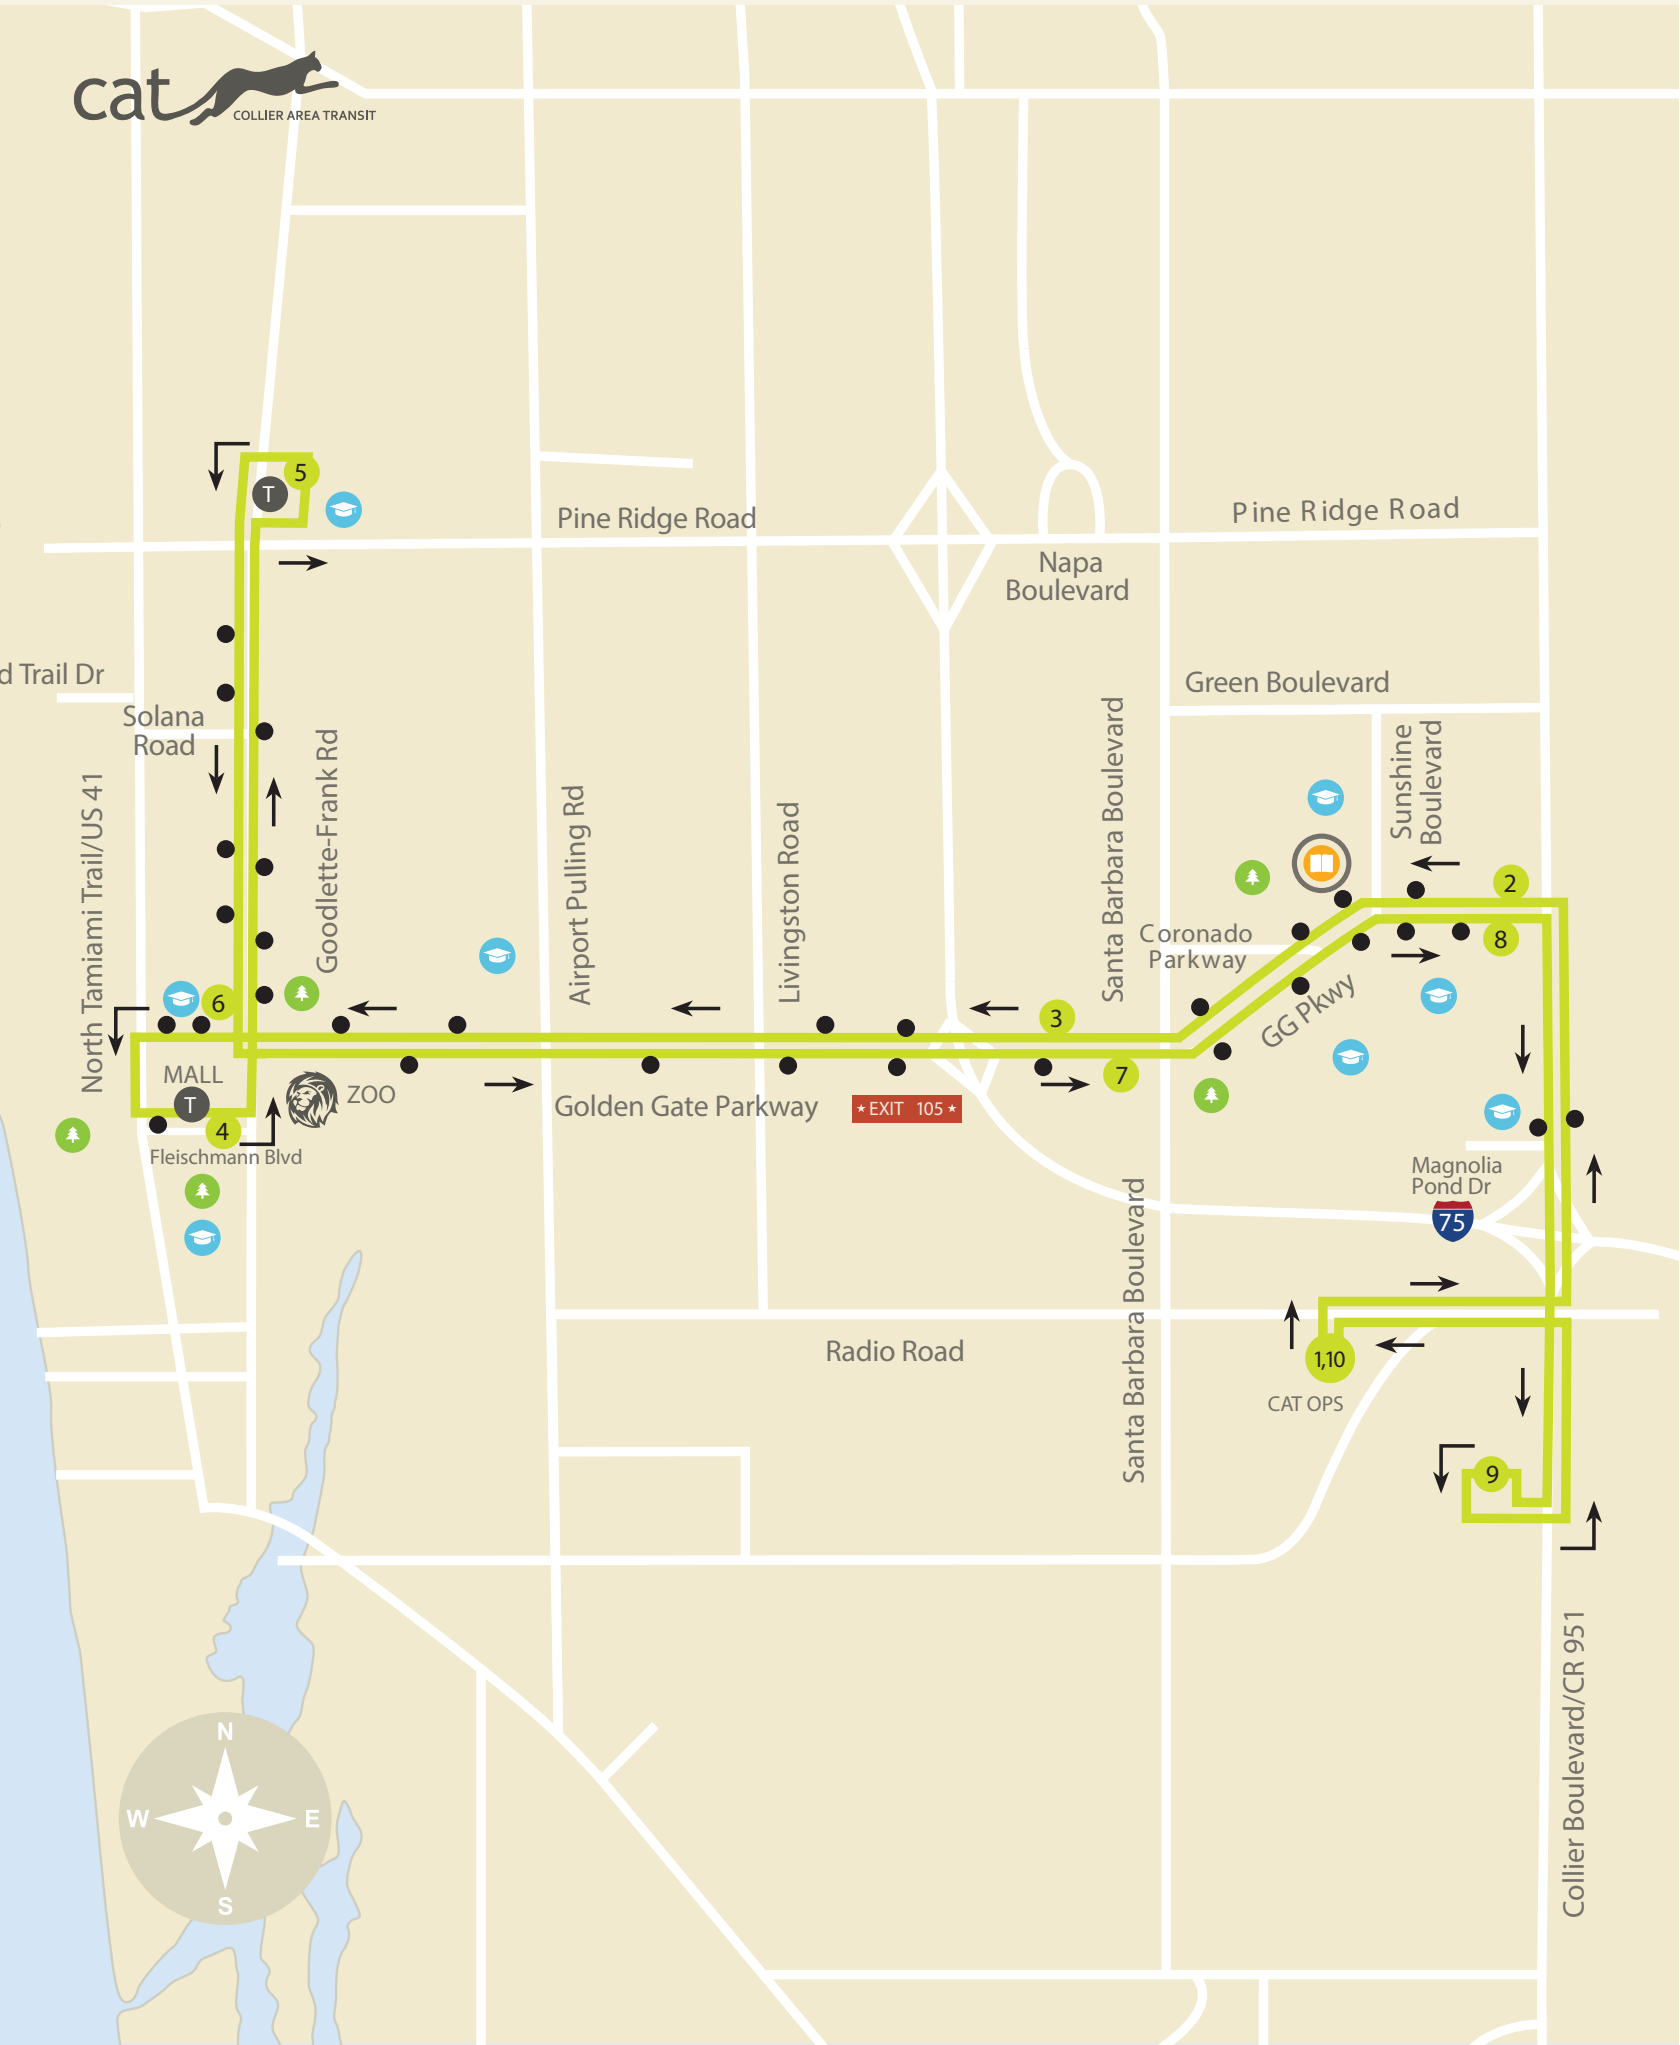

Route 25: Golden Gate Pkwy - Goodlette - Frank Rd

1	2	3	4	5	6	7	8	9	10
CAT OPS	Golden Gate Pkwy 951	Golden Gate Pkwy 60th St SW	Coastland Mall	Goodlette-Frank Rd Pine Ridge Rd	Goodlette-Frank Rd Golden Gate Pkwy	Golden Gate Pkwy Santa Barbara Blvd	Golden Gate Pkwy 951	Super Walmart	CAT OPS
6:00 AM	6:08 AM	6:17 AM	6:32 AM	6:44 AM	6:50 AM	7:02 AM	7:10 AM	7:18 AM	7:24 AM
7:30 AM	7:38 AM	7:47 AM	8:05 AM	8:17 AM	8:23 AM	8:38 AM	8:46 AM	8:54 AM	9:00 AM
9:05 AM	9:13 AM	9:22 AM	9:37 AM	9:49 AM	9:55 AM	10:07 AM	10:15 AM	10:23 AM	10:29 AM
10:35 AM	10:43 AM	10:52 AM	11:07 AM	11:19 AM	11:25 AM	11:37 AM	11:45 AM	11:53 AM	11:59 AM
12:05 PM	12:13 PM	12:22 PM	12:37 PM	12:49 PM	12:55 PM	1:07 PM	1:15 PM	1:23 PM	1:29 PM
1:35 PM	1:43 PM	1:52 PM	2:07 PM	2:19 PM	2:25 PM	2:37 PM	2:45 PM	2:53 PM	2:59 PM
3:05 PM	3:13 PM	3:25 PM	3:37 PM	3:50 PM	3:56 PM	4:08 PM	4:16 PM	4:24 PM	4:30 PM
4:35 PM	4:43 PM	4:54 PM	5:12 PM	5:24 PM	5:30 PM	5:42 PM	5:50 PM	5:58 PM	6:04 PM

Sunday times are highlighted above./Horario de domingos esta oscurecido arriba.