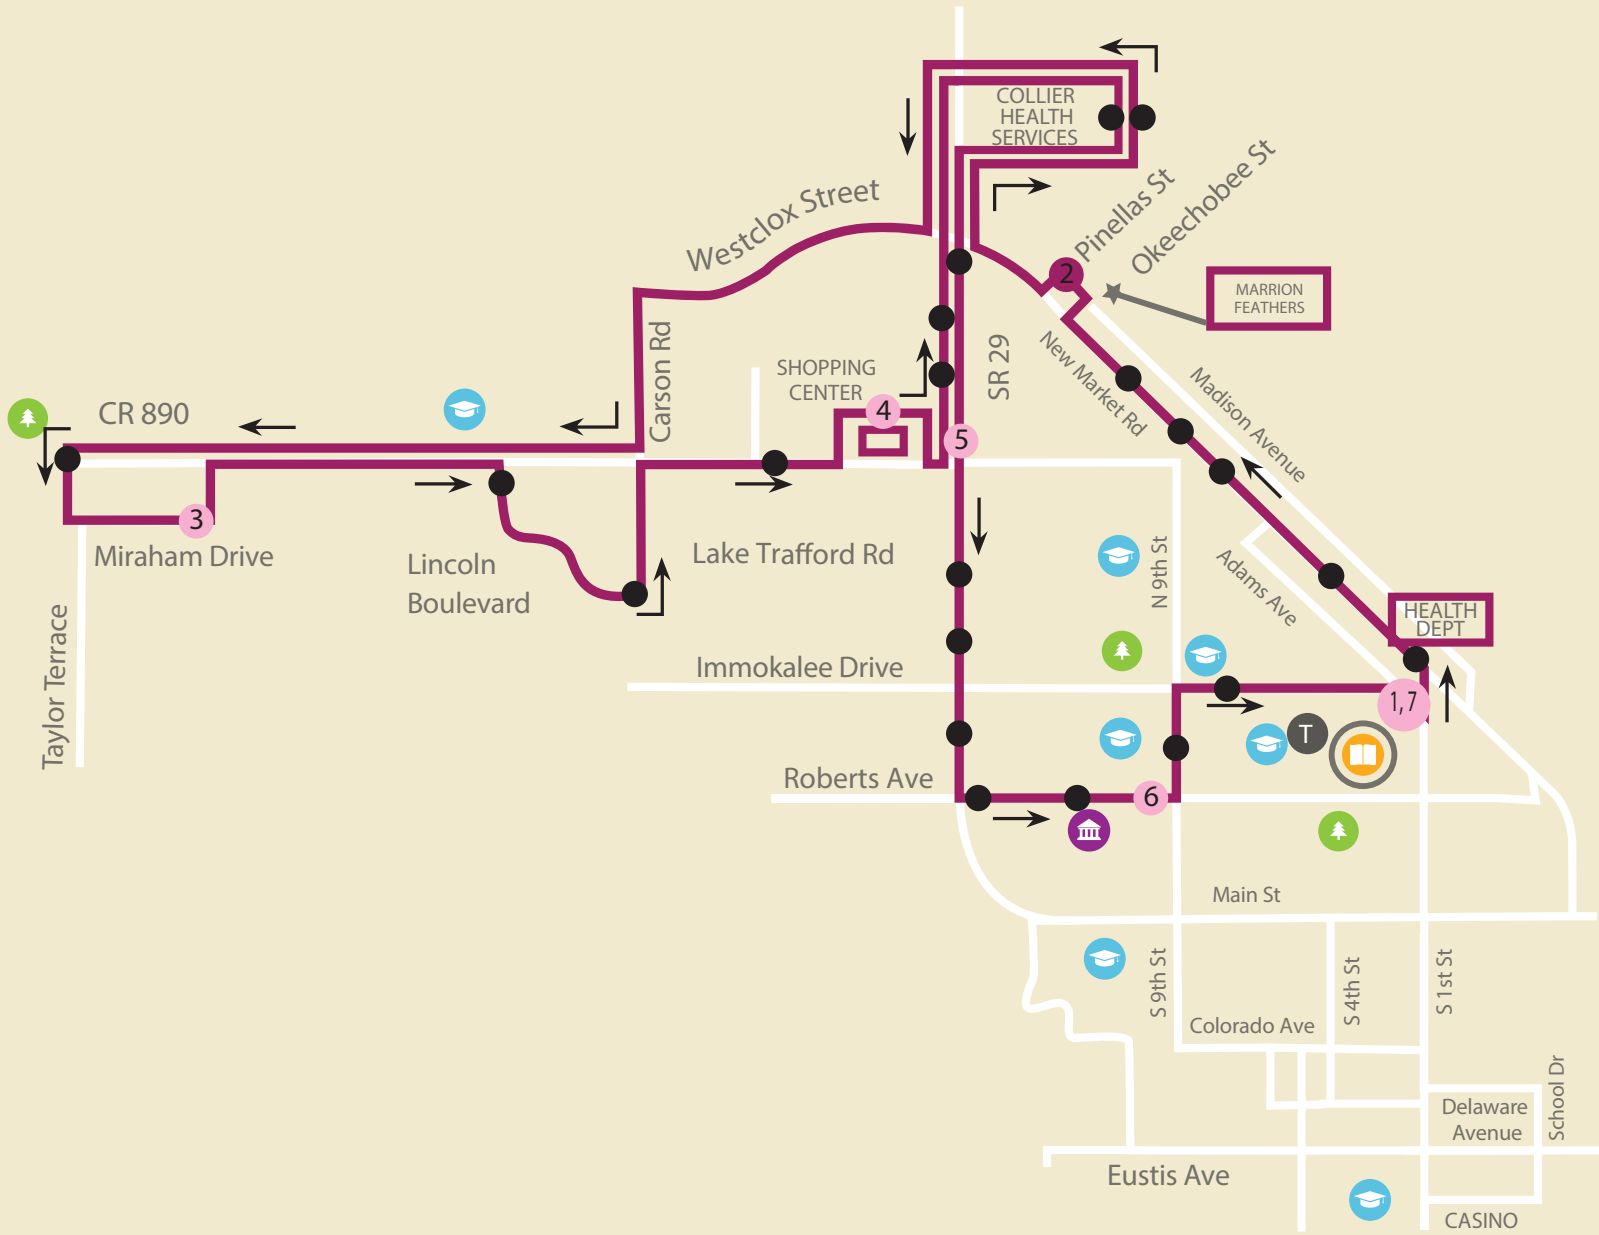

Route 23: Immokalee Circulator

Health Department	Marrion Feathers	Miriaham	Winn Dixie	N 15th St Lake Trafford Rd	Roberts Ave 9th St	Health Department
7:00 AM	7:06 AM	7:20 AM	7:29 AM	7:38 AM	7:46 AM	7:50 AM
8:00 AM	8:06 AM	8:20 AM	8:29 AM	8:38 AM	8:46 AM	8:50 AM
9:00 AM	9:06 AM	9:20 AM	9:29 AM	9:38 AM	9:46 AM	9:50 AM
10:00 AM	10:06 AM	10:20 AM	10:29 AM	10:38 AM	10:46 AM	10:50 AM
11:00 AM	11:06 AM	11:20 AM	11:29 AM	11:38 AM	11:46 AM	11:50 AM
12:00 PM	12:06 PM	12:20 PM	12:29 PM	12:38 PM	12:46 PM	12:50 PM
1:00 PM	1:06 PM	1:20 PM	1:29 PM	1:38 PM	1:46 PM	1:50 PM
2:00 PM	2:06 PM	2:20 PM	2:29 PM	2:38 PM	2:46 PM	2:50 PM
3:00 PM	3:06 PM	3:20 PM	3:29 PM	3:38 PM	3:46 PM	3:50 PM
4:00 PM	4:06 PM	4:20 PM	4:29 PM	4:38 PM	4:46 PM	4:50 PM
5:00 PM	5:06 PM	5:20 PM	5:29 PM	5:38 PM	5:46 PM	5:50 PM
6:00 PM	6:06 PM	6:20 PM	6:29 PM	6:38 PM	6:46 PM	6:50 PM
7:00 PM	7:06 PM	7:20 PM	7:29 PM	7:38 PM	7:46 PM	7:50 PM

Sunday times are highlighted above./Horario de domingos esta oscurecido arriba.