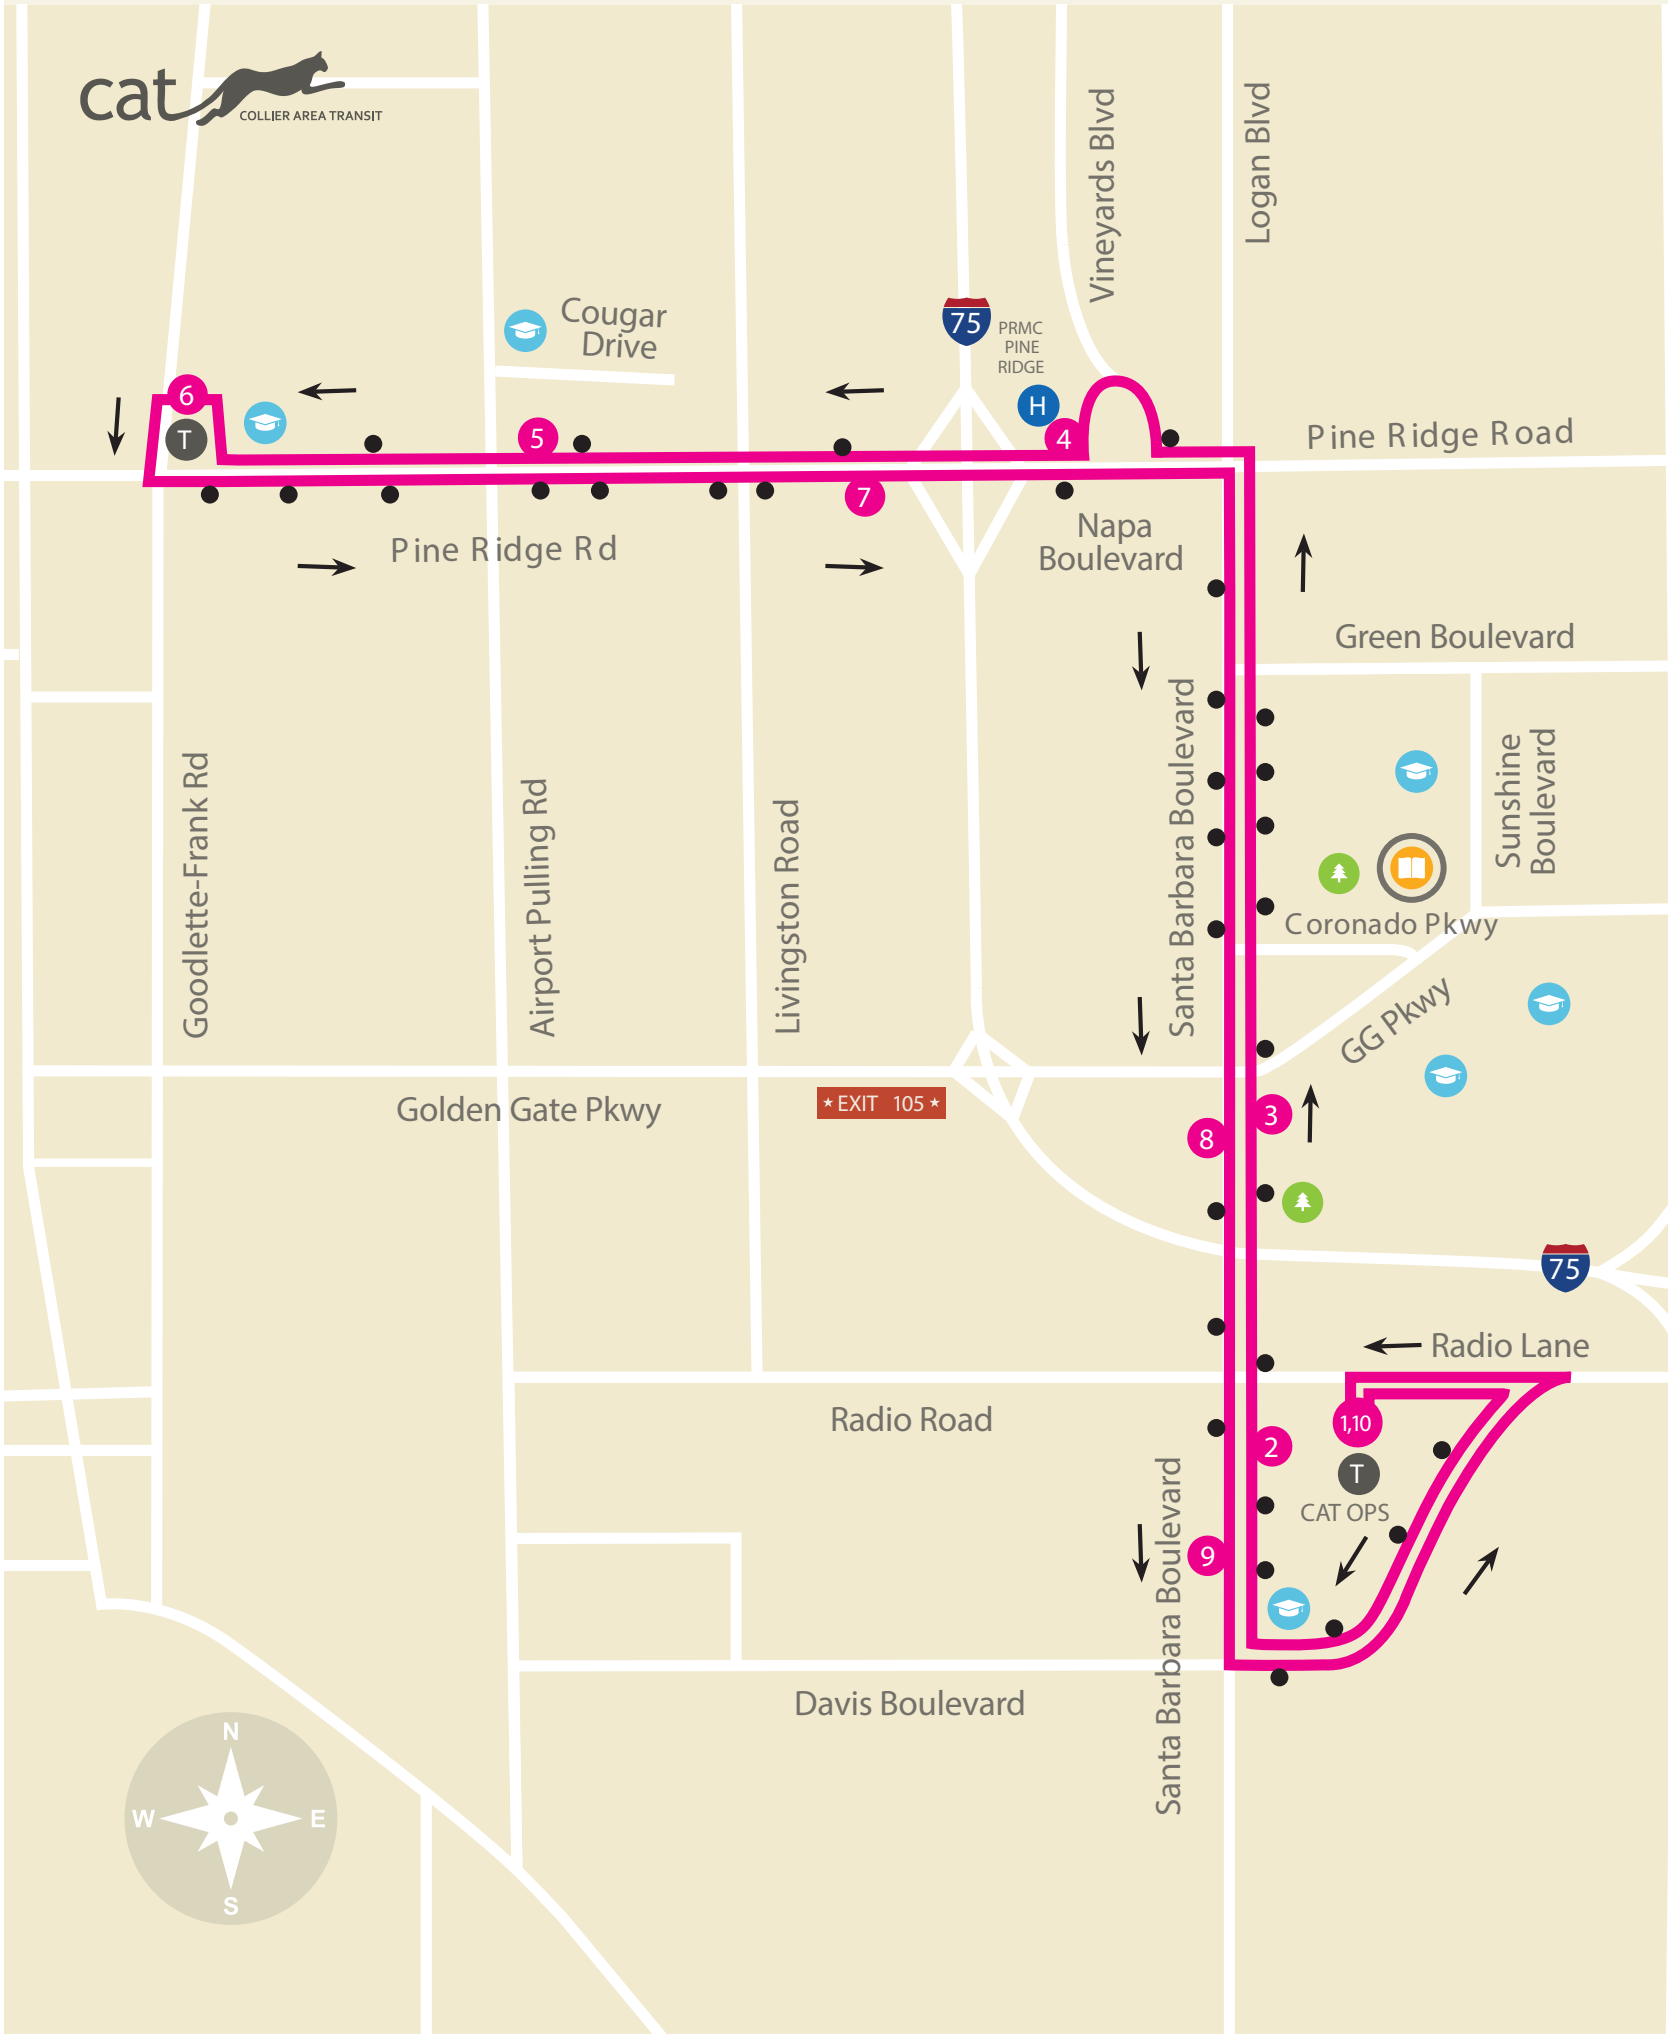

Route 20: Pine Ridge Road

1	2	3	4	5	6	7	8	9	10
EAT OPS	Santa Barbara Blvd Radio Rd	Santa Barbara Blvd Golden Gate Pkwy	Phys. Reg. Pine Ridge Rd	Pine Ridge Rd Airport Rd	Goodlette-Frank Rd Pine Ridge Rd	Pine Ridge Rd Whipoorwill Ln	Santa Barbara Blvd Golden Gate Pkwy	Santa Barbara Blvd Calusa Elem	EAT OPS
6:00 AM	6:08 AM	6:12 AM	6:24 AM	6:32 AM	6:42 AM	6:55 AM	7:09 AM	7:16 AM	7:29 AM
7:30 AM	7:38 AM	7:42 AM	7:54 AM	8:02 AM	8:14 AM	8:27 AM	8:41 AM	8:46 AM	8:52 AM
1:30 PM	1:38 PM	1:42 PM	1:54 PM	2:02 PM	2:14 PM	2:27 PM	2:41 PM	2:46 PM	2:52 PM
4:30 PM	4:35 PM	4:39 PM	4:51 PM	5:03 PM	5:20 PM	5:33 PM	5:42 PM	5:47 PM	5:53 PM

Sunday times are highlighted above./Horario de domingos esta oscurecido arriba.