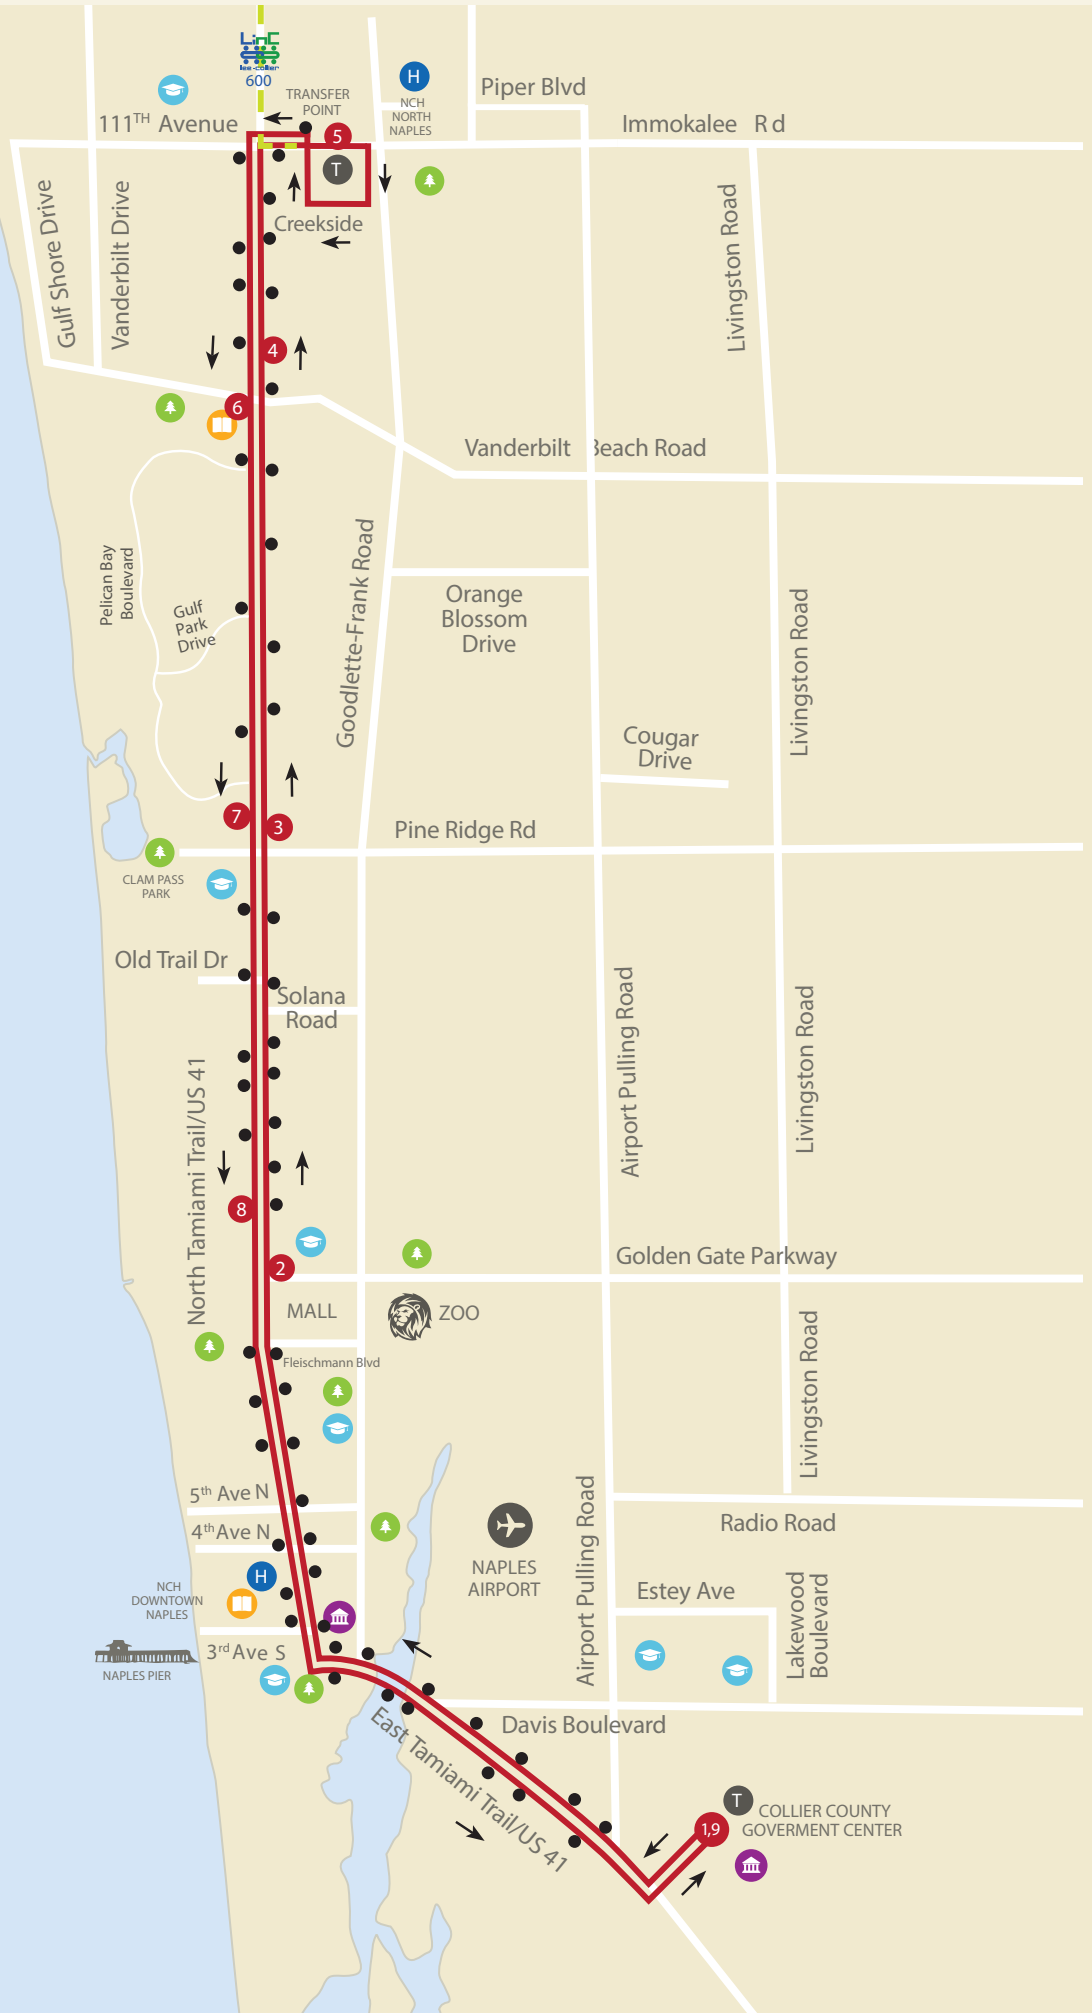

Route 11: US 41 - Creekside

1	2	3	4	5	6	7	8	9
GOVT Center	US 41 Golden Gate Pkwy	US 41 Pine Ridge Rd	US 41 Mercato Shops	Creekside Connection W-LinC	US 41 Vanderbilt Bch Rd	US 41 Pine Ridge Rd	US 41 Mooring Line Dr	GOVT Center
6:00 AM	6:15 AM	6:27 AM	6:32 AM	6:39 AM	6:49 AM	6:56 AM	7:05 AM	7:20 AM
7:30 AM	7:45 AM	7:57 AM	8:02 AM	8:09 AM	8:17 AM	8:28 AM	8:33 AM	8:52 AM
9:00 AM	9:15 AM	9:27 AM	9:32 AM	9:39 AM	9:47 AM	9:58 AM	10:03 AM	10:22 AM
10:35 AM	10:53 AM	11:05 AM	11:12 AM	11:21 AM	11:29 AM	11:40 AM	11:45 AM	12:04 PM
12:15 PM	12:38 PM	12:50 PM	12:57 PM	1:06 PM	1:14 PM	1:25 PM	1:30 PM	1:49 PM
2:00 PM	2:18 PM	2:30 PM	2:37 PM	2:46 PM	2:54 PM	3:05 PM	3:10 PM	3:29 PM
3:40 PM	3:58 PM	4:10 PM	4:17 PM	4:30 PM	4:38 PM	4:49 PM	4:54 PM	5:13 PM
5:30 PM	5:48 PM	6:00 PM	6:07 PM	6:20 PM	6:30 PM	6:37 PM	6:46 PM	7:04 PM
7:20 PM	7:38 PM	7:50 PM	7:57 PM	8:06 PM	8:16 PM	8:23 PM	8:32 PM	8:50 PM

Sunday times are highlighted above./Horario de domingos esta oscurecido arriba.

Gulf of Mexico

Route 12: Airport Rd - Creekside

1	2	3	4	5	6	7	8	9	10
GOVT Center	Airport Rd	Airport Rd	Airport Rd	Airport Rd	Creekside Connection W-LinC	Airport Rd	Airport Rd	Airport Rd	GOVT Center
	Radio Rd	Carillon Place	Vanderbilt Bch Rd	Piper Blvd		Vanderbilt Bch Rd	Pine Ridge Crossing	Golden Gate Pkwy	
6:00 AM	6:09 AM	6:18 AM	6:27 AM		6:39 AM	6:51 AM	7:00 AM	7:05 AM	7:20 AM
7:30 AM	7:39 AM	7:48 AM	7:57 AM		8:09 AM	8:23 AM	8:32 AM	8:37 AM	8:52 AM
9:00 AM	9:09 AM	9:18 AM	9:27 AM		9:39 AM	9:53 AM	10:02 AM	10:07 AM	10:22 AM
10:35 AM	10:46 AM	10:57 AM	11:08 AM		11:21 AM	11:35 AM	11:44 AM	11:49 AM	12:04 PM
12:20 PM	12:31 PM	12:42 PM	12:53 PM		1:06 PM	1:20 PM	1:29 PM	1:34 PM	1:49 PM
2:00 PM	2:00 PM	2:22 PM	2:33 PM		2:46 PM	3:00 PM	3:09 PM	3:14 PM	3:29 PM
3:45 PM	3:56 PM	4:07 PM	4:18 PM		4:30 PM	4:44 PM	4:53 PM	4:58 PM	5:13 PM
5:30 PM	5:41 PM	5:52 PM	6:03 PM	6:10 PM	6:40 PM	6:52 PM	7:01 PM	7:06 PM	7:20 PM