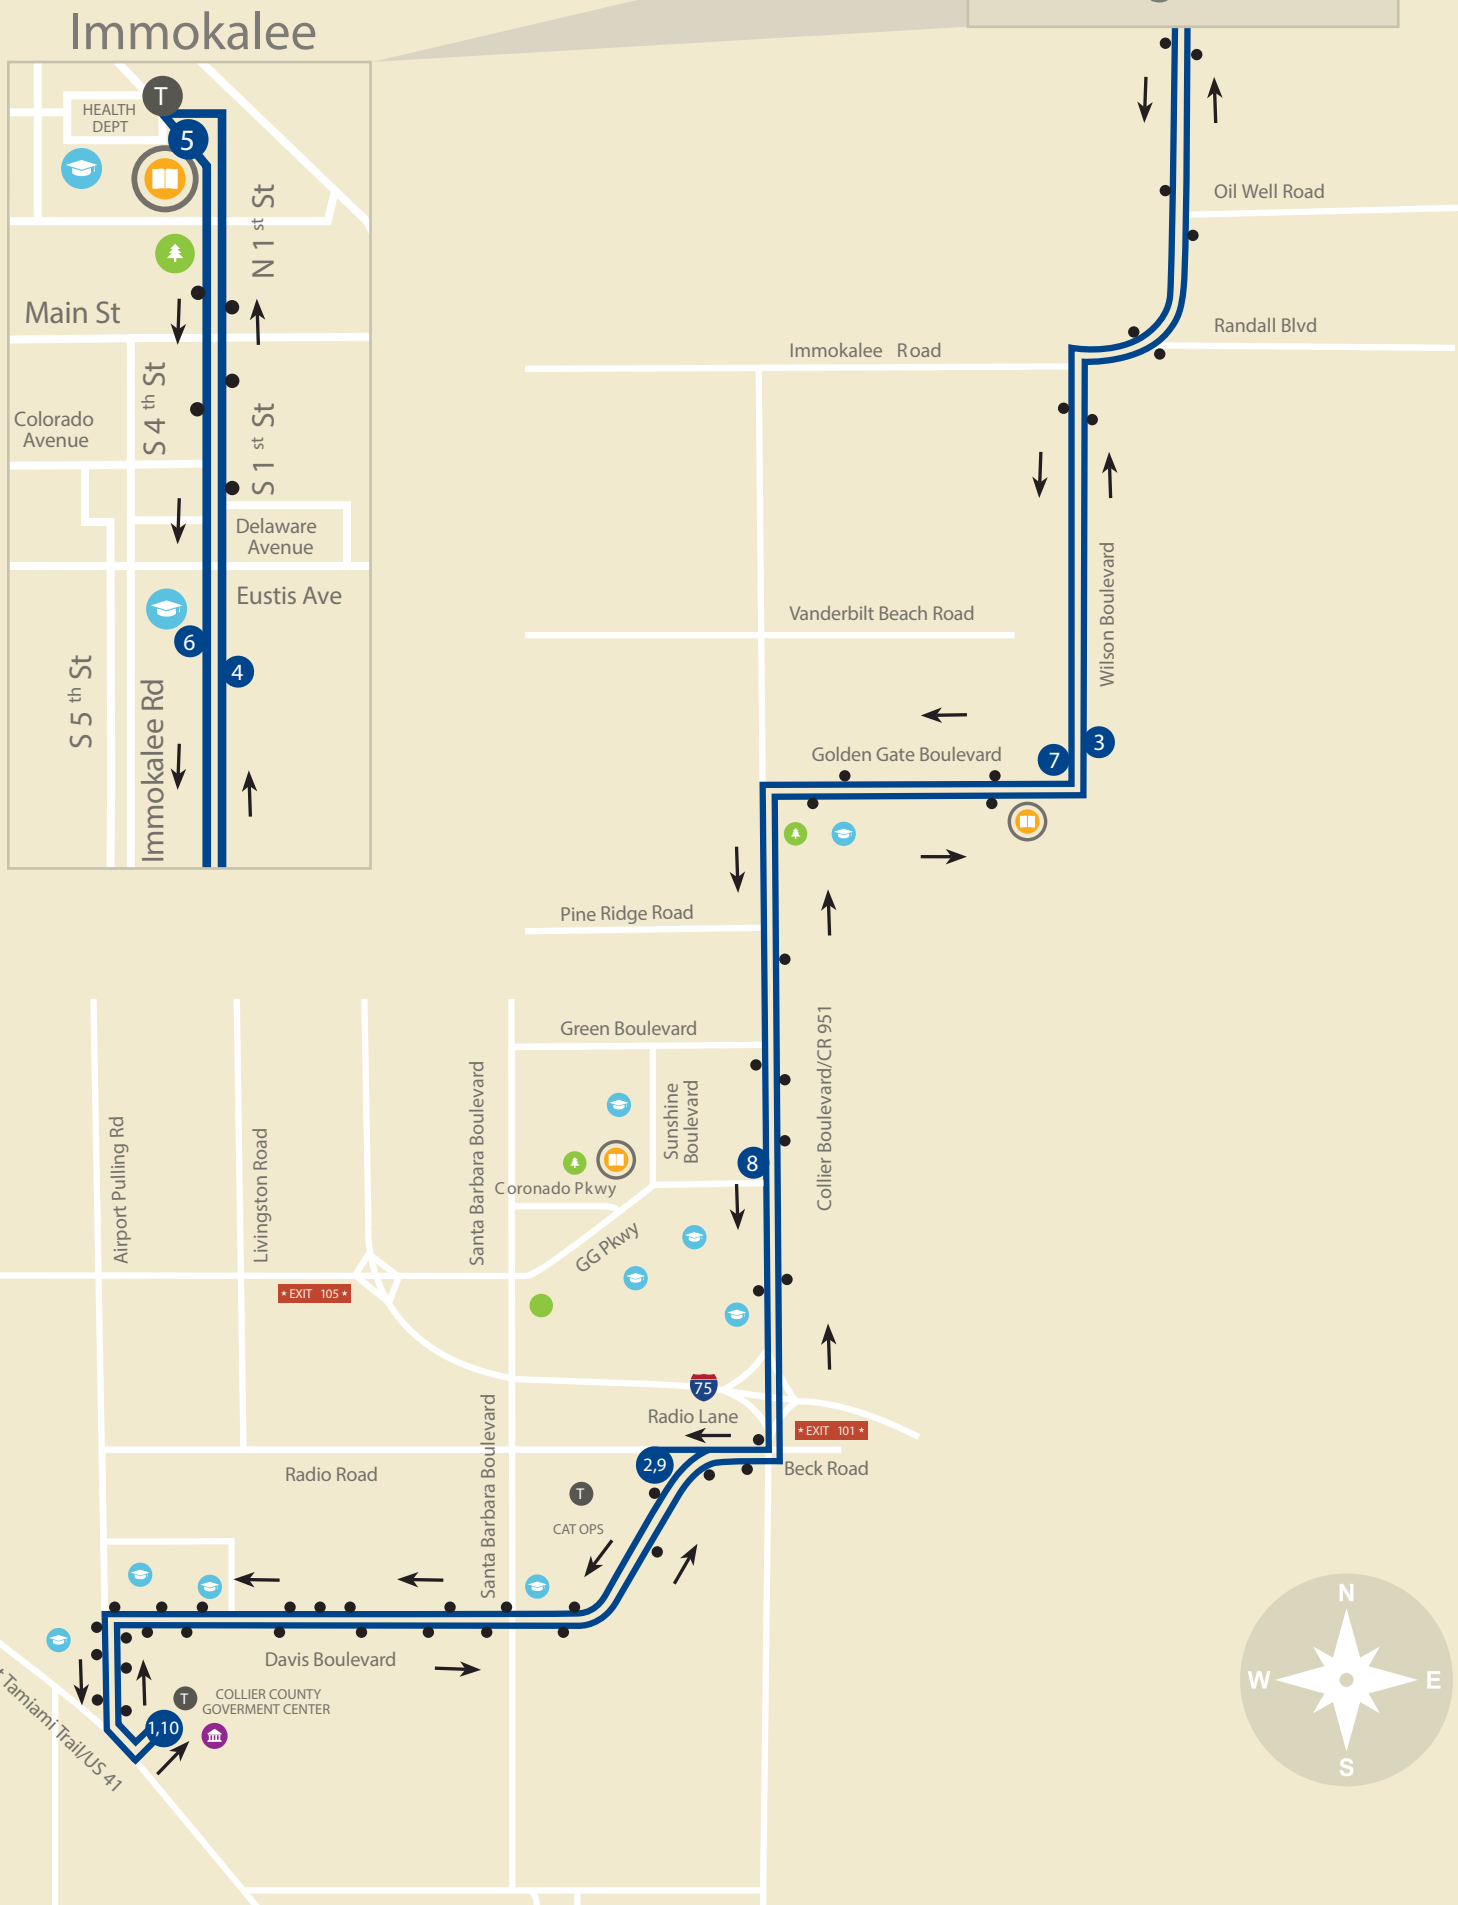

Route 19: Golden Gate Estates - Immokalee City

1	2	3	4	5	6	7	8	9
GOVT Center	CAT OPS	Wilson Blvd Golden Gate Blvd	Seminole Casino	Health Dept	Immokalee Rd Carver St	Wilson Blvd Golden Gate Blvd	951 Golden Gate Pkwy	GOVT Center
	4:45 AM	5:05 AM	5:31 AM	5:42 AM	5:46 AM	6:18 AM	6:34 AM	6:55 AM
7:00 AM	7:17 AM	7:37 AM	8:03 AM	8:14 AM	8:18 AM	8:50 AM	9:06 AM	9:27 AM
9:37 AM	9:55 AM	10:16 AM	10:43 AM	10:58 AM	11:02 AM	11:33 AM	11:50 AM	12:11 PM
12:21 PM	12:39 PM	1:00 PM	1:27 PM	1:42 PM	1:46 PM	2:17 PM	2:34 PM	2:55 PM
3:05 PM	3:23 PM	3:44 PM	4:11 PM	4:26 PM	4:30 PM	5:01 PM	5:18 PM	5:39 PM
5:50 PM	6:08 PM	6:29 PM	6:56 PM	7:11 PM	7:15 PM	7:46 PM	8:03 PM	8:24 PM

Sunday times are highlighted above./Horario de domingos esta oscurecido arriba.

Enlarged View