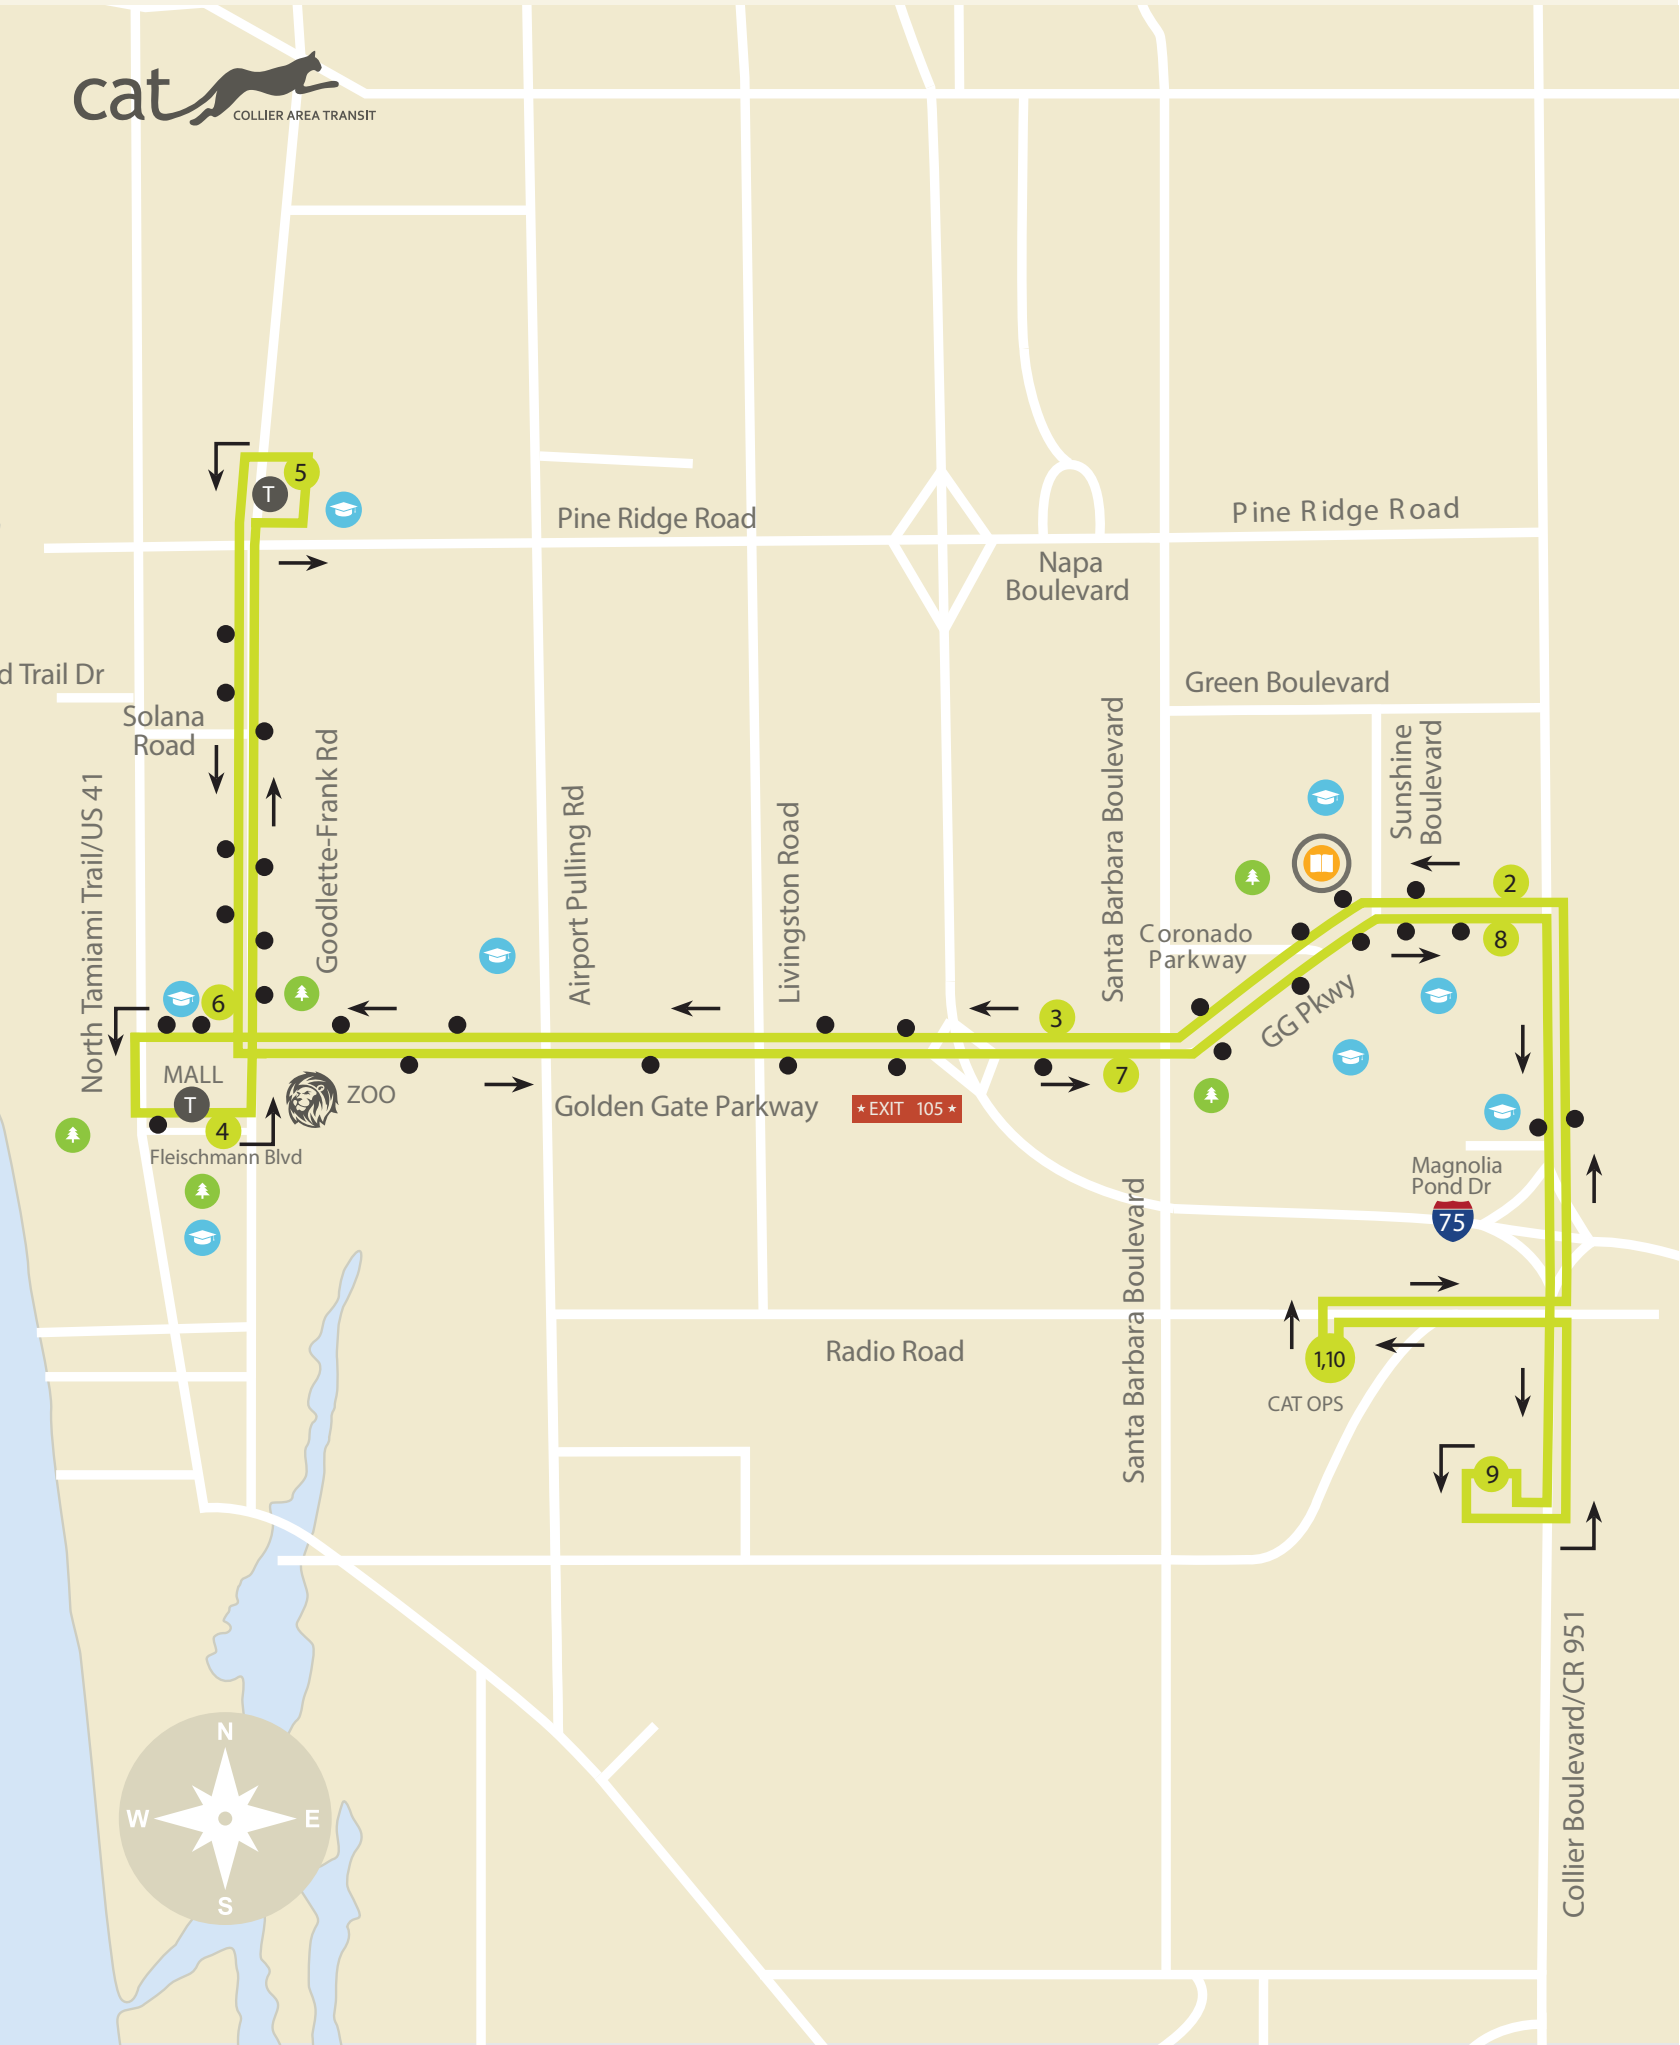

Route 25: Golden Gate Pkwy - Goodlette - Frank Rd

1	2	3	4	5	6	7	8	9	10
CAT OPS	Golden Gate Pkwy 951	Golden Gate Pkwy 60th St SW	Coastland Mall	Goodlette-Frank Rd Pine Ridge Rd	Goodlette-Frank Rd Golden Gate Pkwy	Golden Gate Pkwy Santa Barbara Blvd	Golden Gate Pkwy 951	Super Walmart	CAT OPS
6:00 AM	6:08 AM	6:17 AM	6:32 AM	6:44 AM	6:50 AM	7:02 AM	7:10 AM	7:18 AM	7:24 AM
7:30 AM	7:38 AM	7:47 AM	8:05 AM	8:17 AM	8:23 AM	8:38 AM	8:46 AM	8:54 AM	9:00 AM
9:05 AM	9:13 AM	9:22 AM	9:37 AM	9:49 AM	9:55 AM	10:07 AM	10:15 AM	10:23 AM	10:29 AM
10:35 AM	10:43 AM	10:52 AM	11:07 AM	11:19 AM	11:25 AM	11:37 AM	11:45 AM	11:53 AM	11:59 AM
12:05 PM	12:13 PM	12:22 PM	12:37 PM	12:49 PM	12:55 PM	1:07 PM	1:15 PM	1:23 PM	1:29 PM
1:35 PM	1:43 PM	1:52 PM	2:07 PM	2:19 PM	2:25 PM	2:37 PM	2:45 PM	2:53 PM	2:59 PM
3:05 PM	3:13 PM	3:25 PM	3:37 PM	3:50 PM	3:56 PM	4:08 PM	4:16 PM	4:24 PM	4:30 PM
4:35 PM	4:43 PM	4:54 PM	5:12 PM	5:24 PM	5:30 PM	5:42 PM	5:50 PM	5:58 PM	6:04 PM

Sunday times are highlighted above./Horario de domingos esta oscurecido arriba.