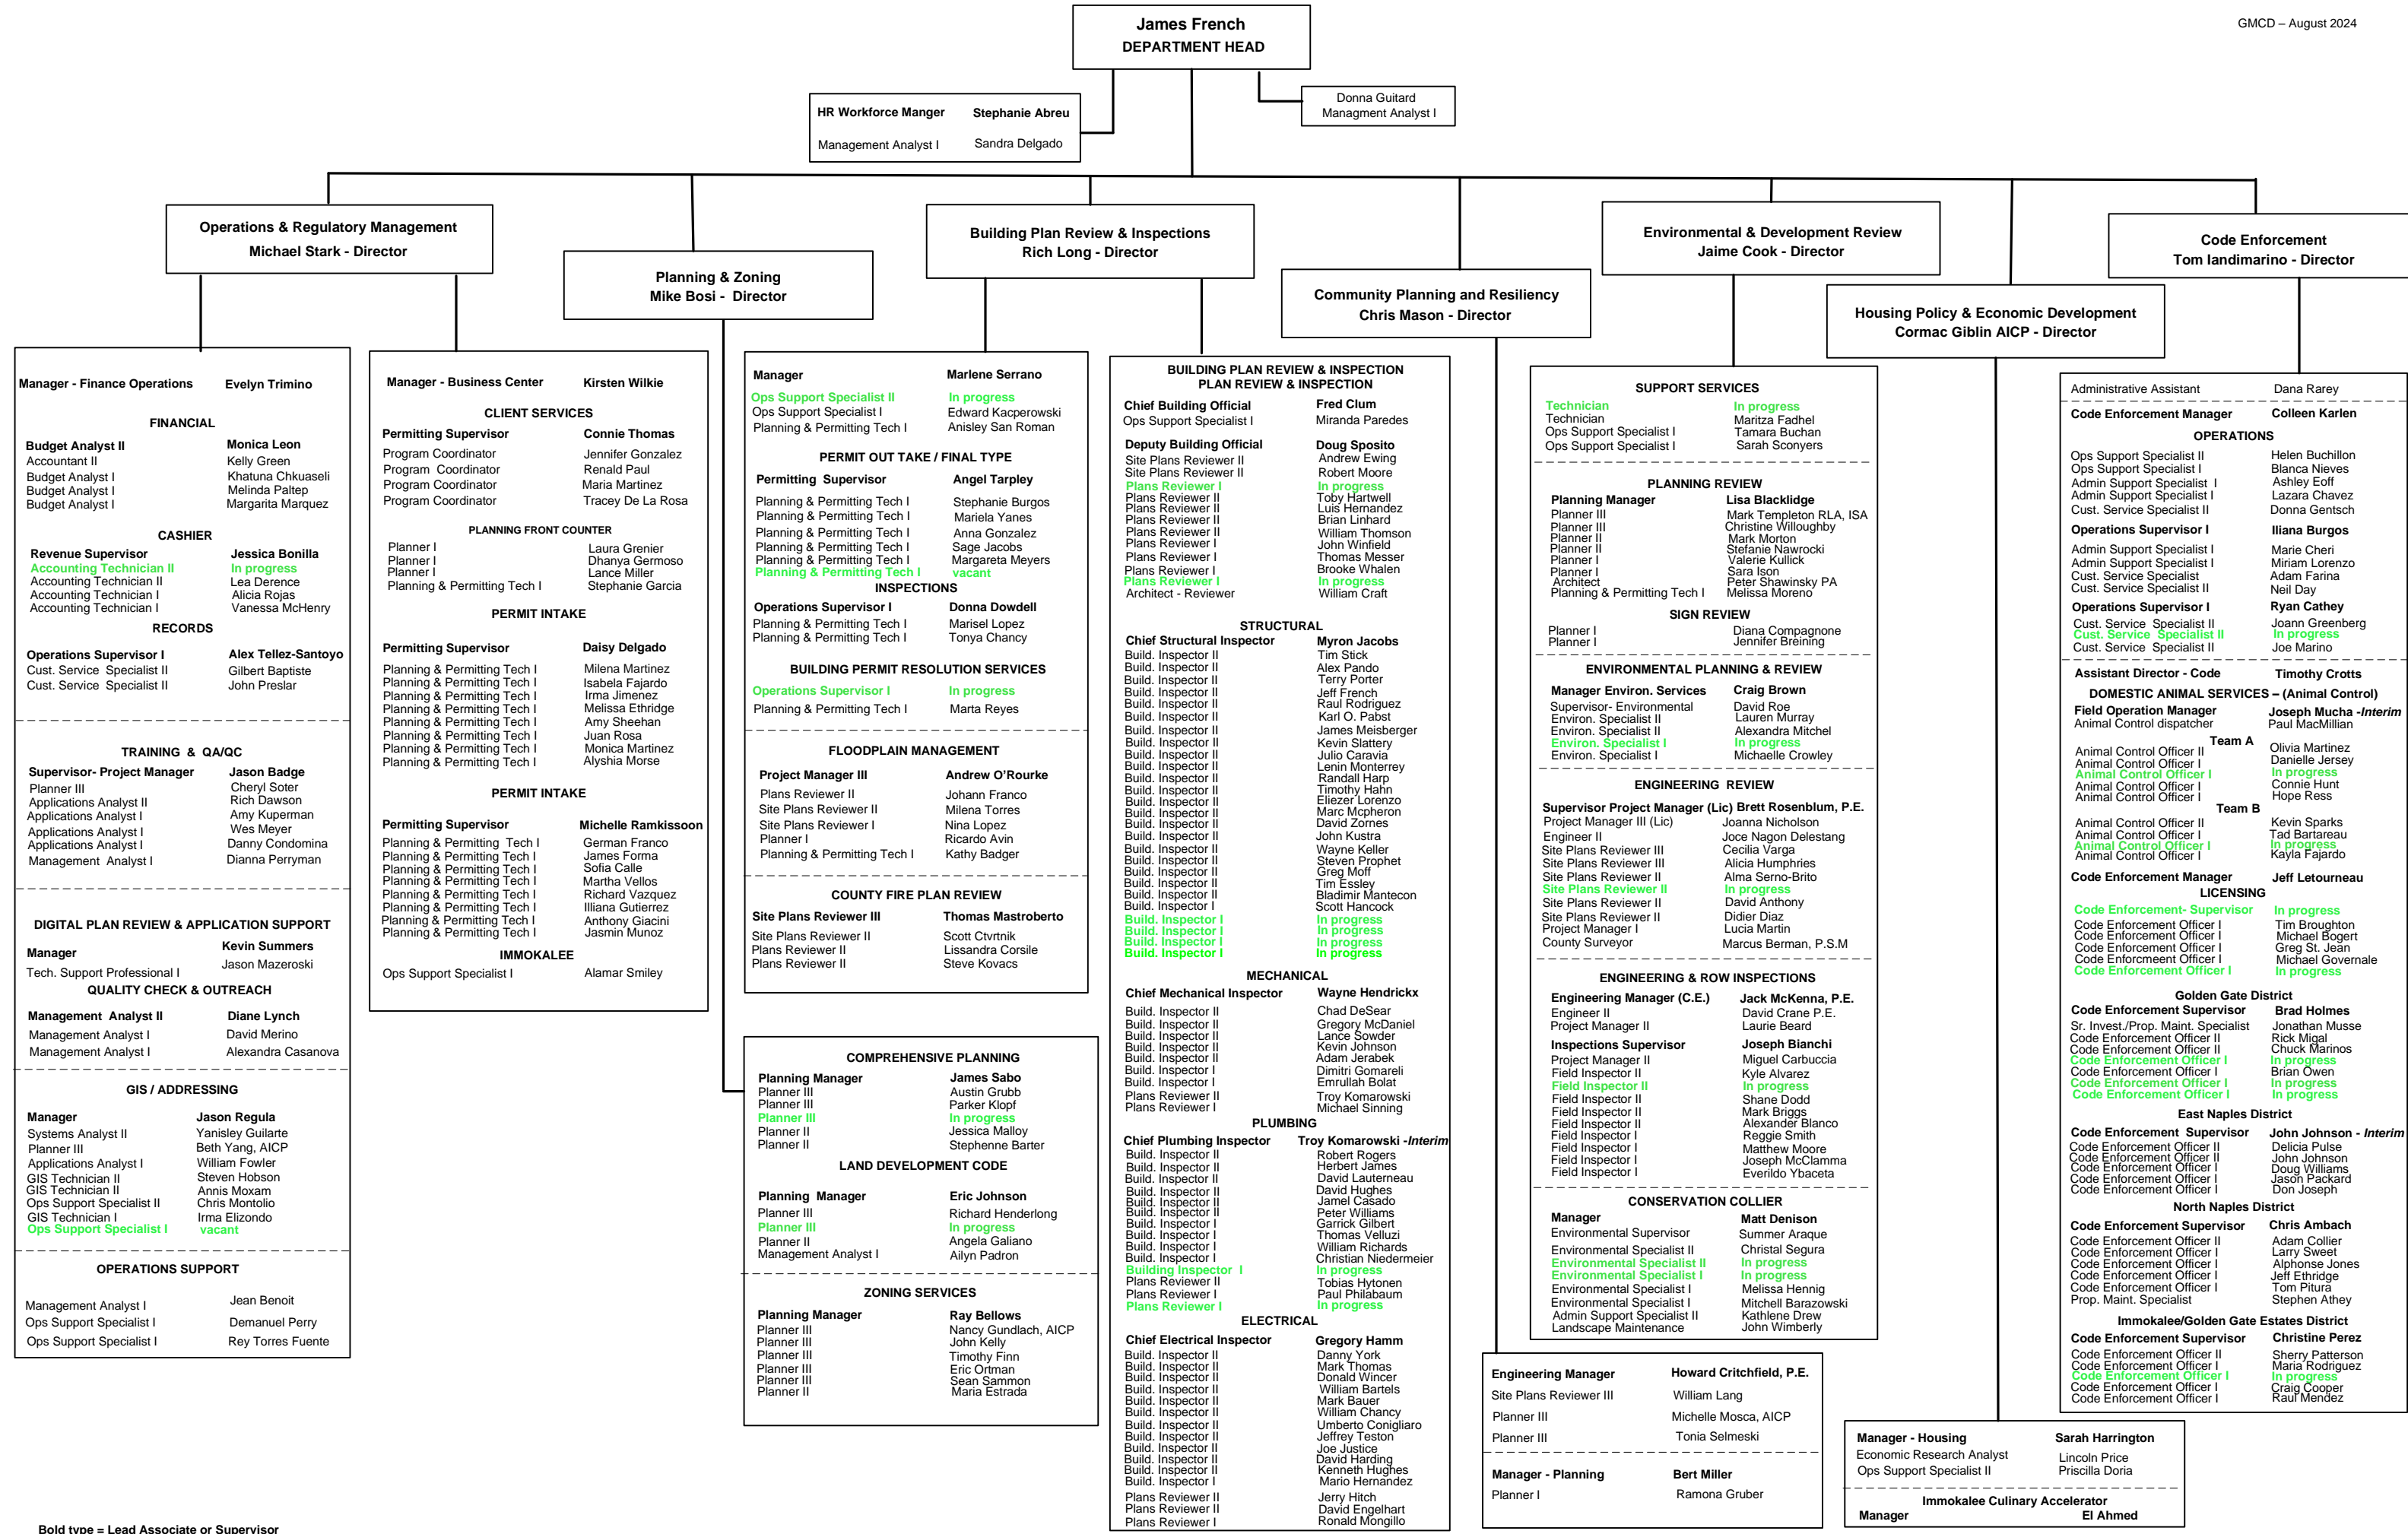

GROWTH MANAGEMENT, COMMUNITY DEVELOPMENT DEPARTMENT

Bold type = Lead Associate or Supervisor