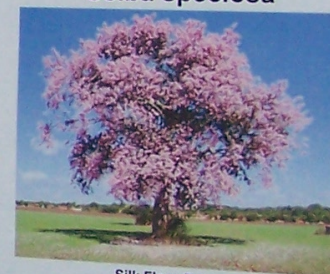

Royal Poinciana

Quercus virginiana

Cathedral Live Oak

Tabebuia chrysantha

Yellow Trumpet Tree

Tabebuia impetiginosa "IPE"

Purple Trumpet Tree.

Ceiba speciosa

Silk Floss Tree

Ligustrum japonicum

Japanese Privet

Sample Grouping of *Tabebuia*

Yellow Trumpet Tree grouping in bloom
No turf proposed on project

Jacaranda mimosifolia

Jacaranda Tree

Lagerstroemia 'Natchez'