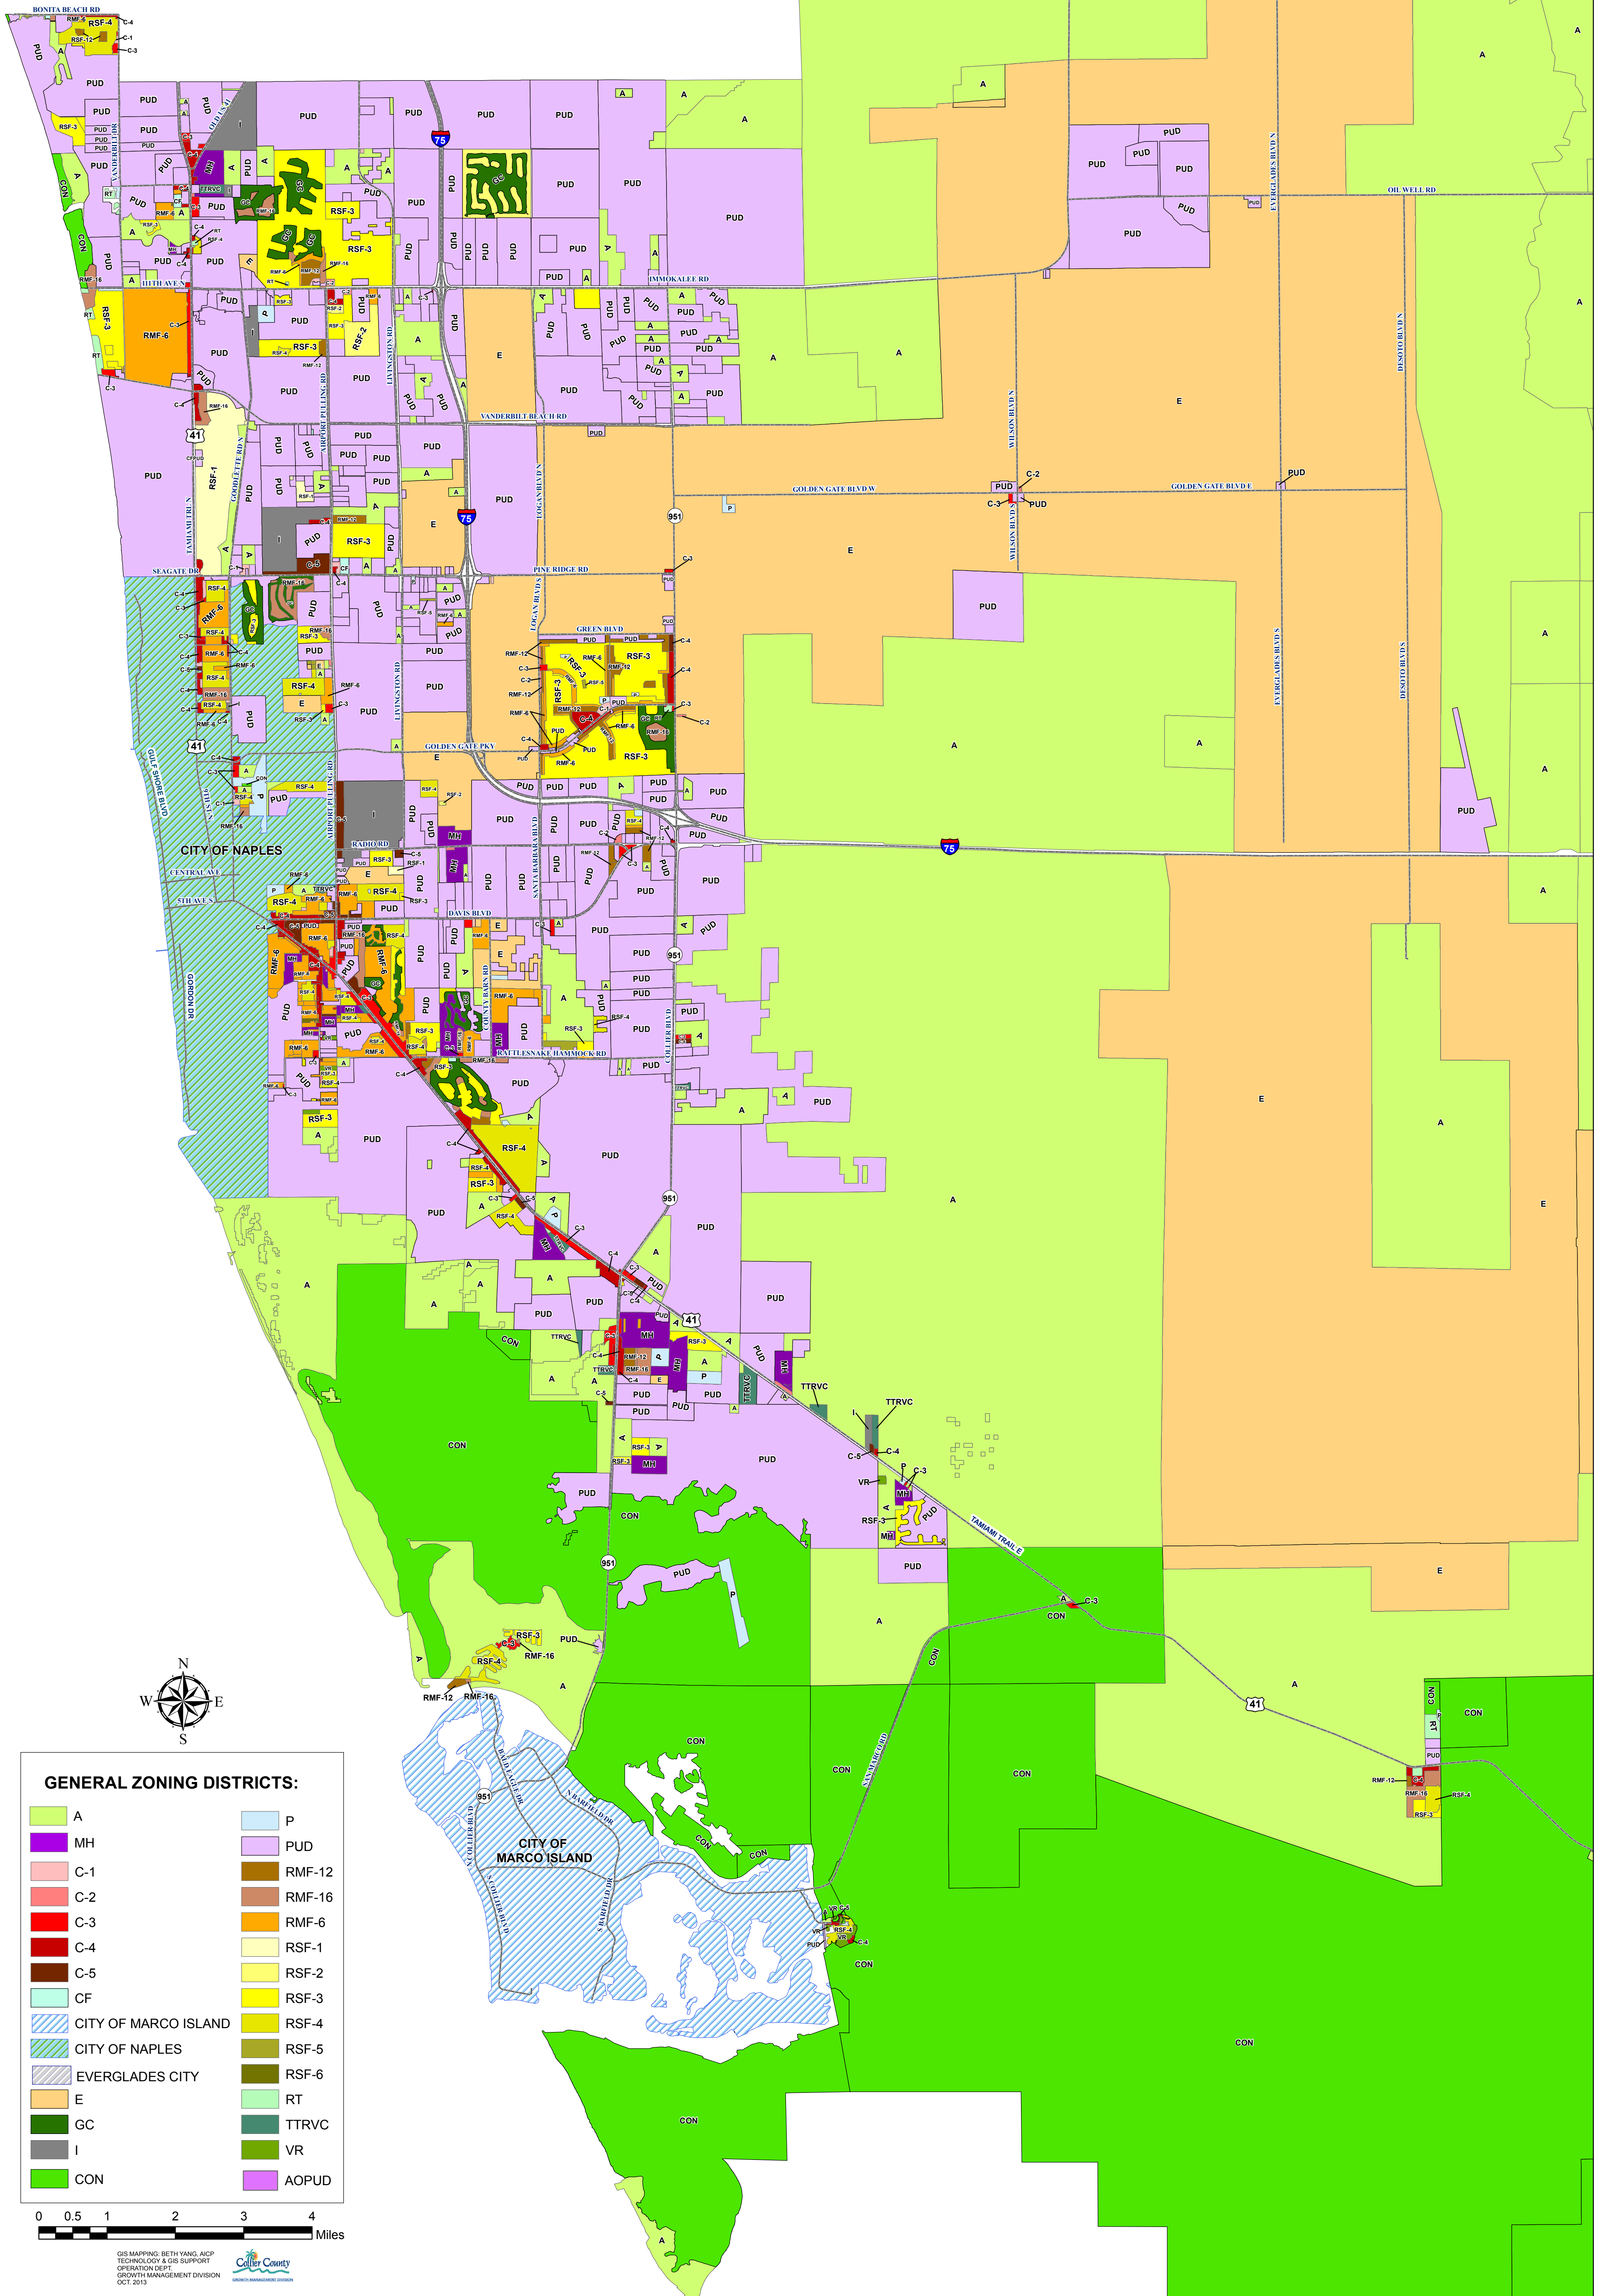

# COLLIER COUNTY GENERAL ZONING MAP (WESTERN COLLIER COUNTY)

## GENERAL ZONING DISTRICTS:

A	P
MH	PUD
C-1	RMF-12
C-2	RMF-16
C-3	RMF-6
C-4	RSF-1
C-5	RSF-2
CF	RSF-3
CITY OF MARCO ISLAND	RSF-4
CITY OF NAPLES	RSF-5
EVERGLADES CITY	RSF-6
E	RT
GC	TTRVC
I	VR
CON	AOPUD