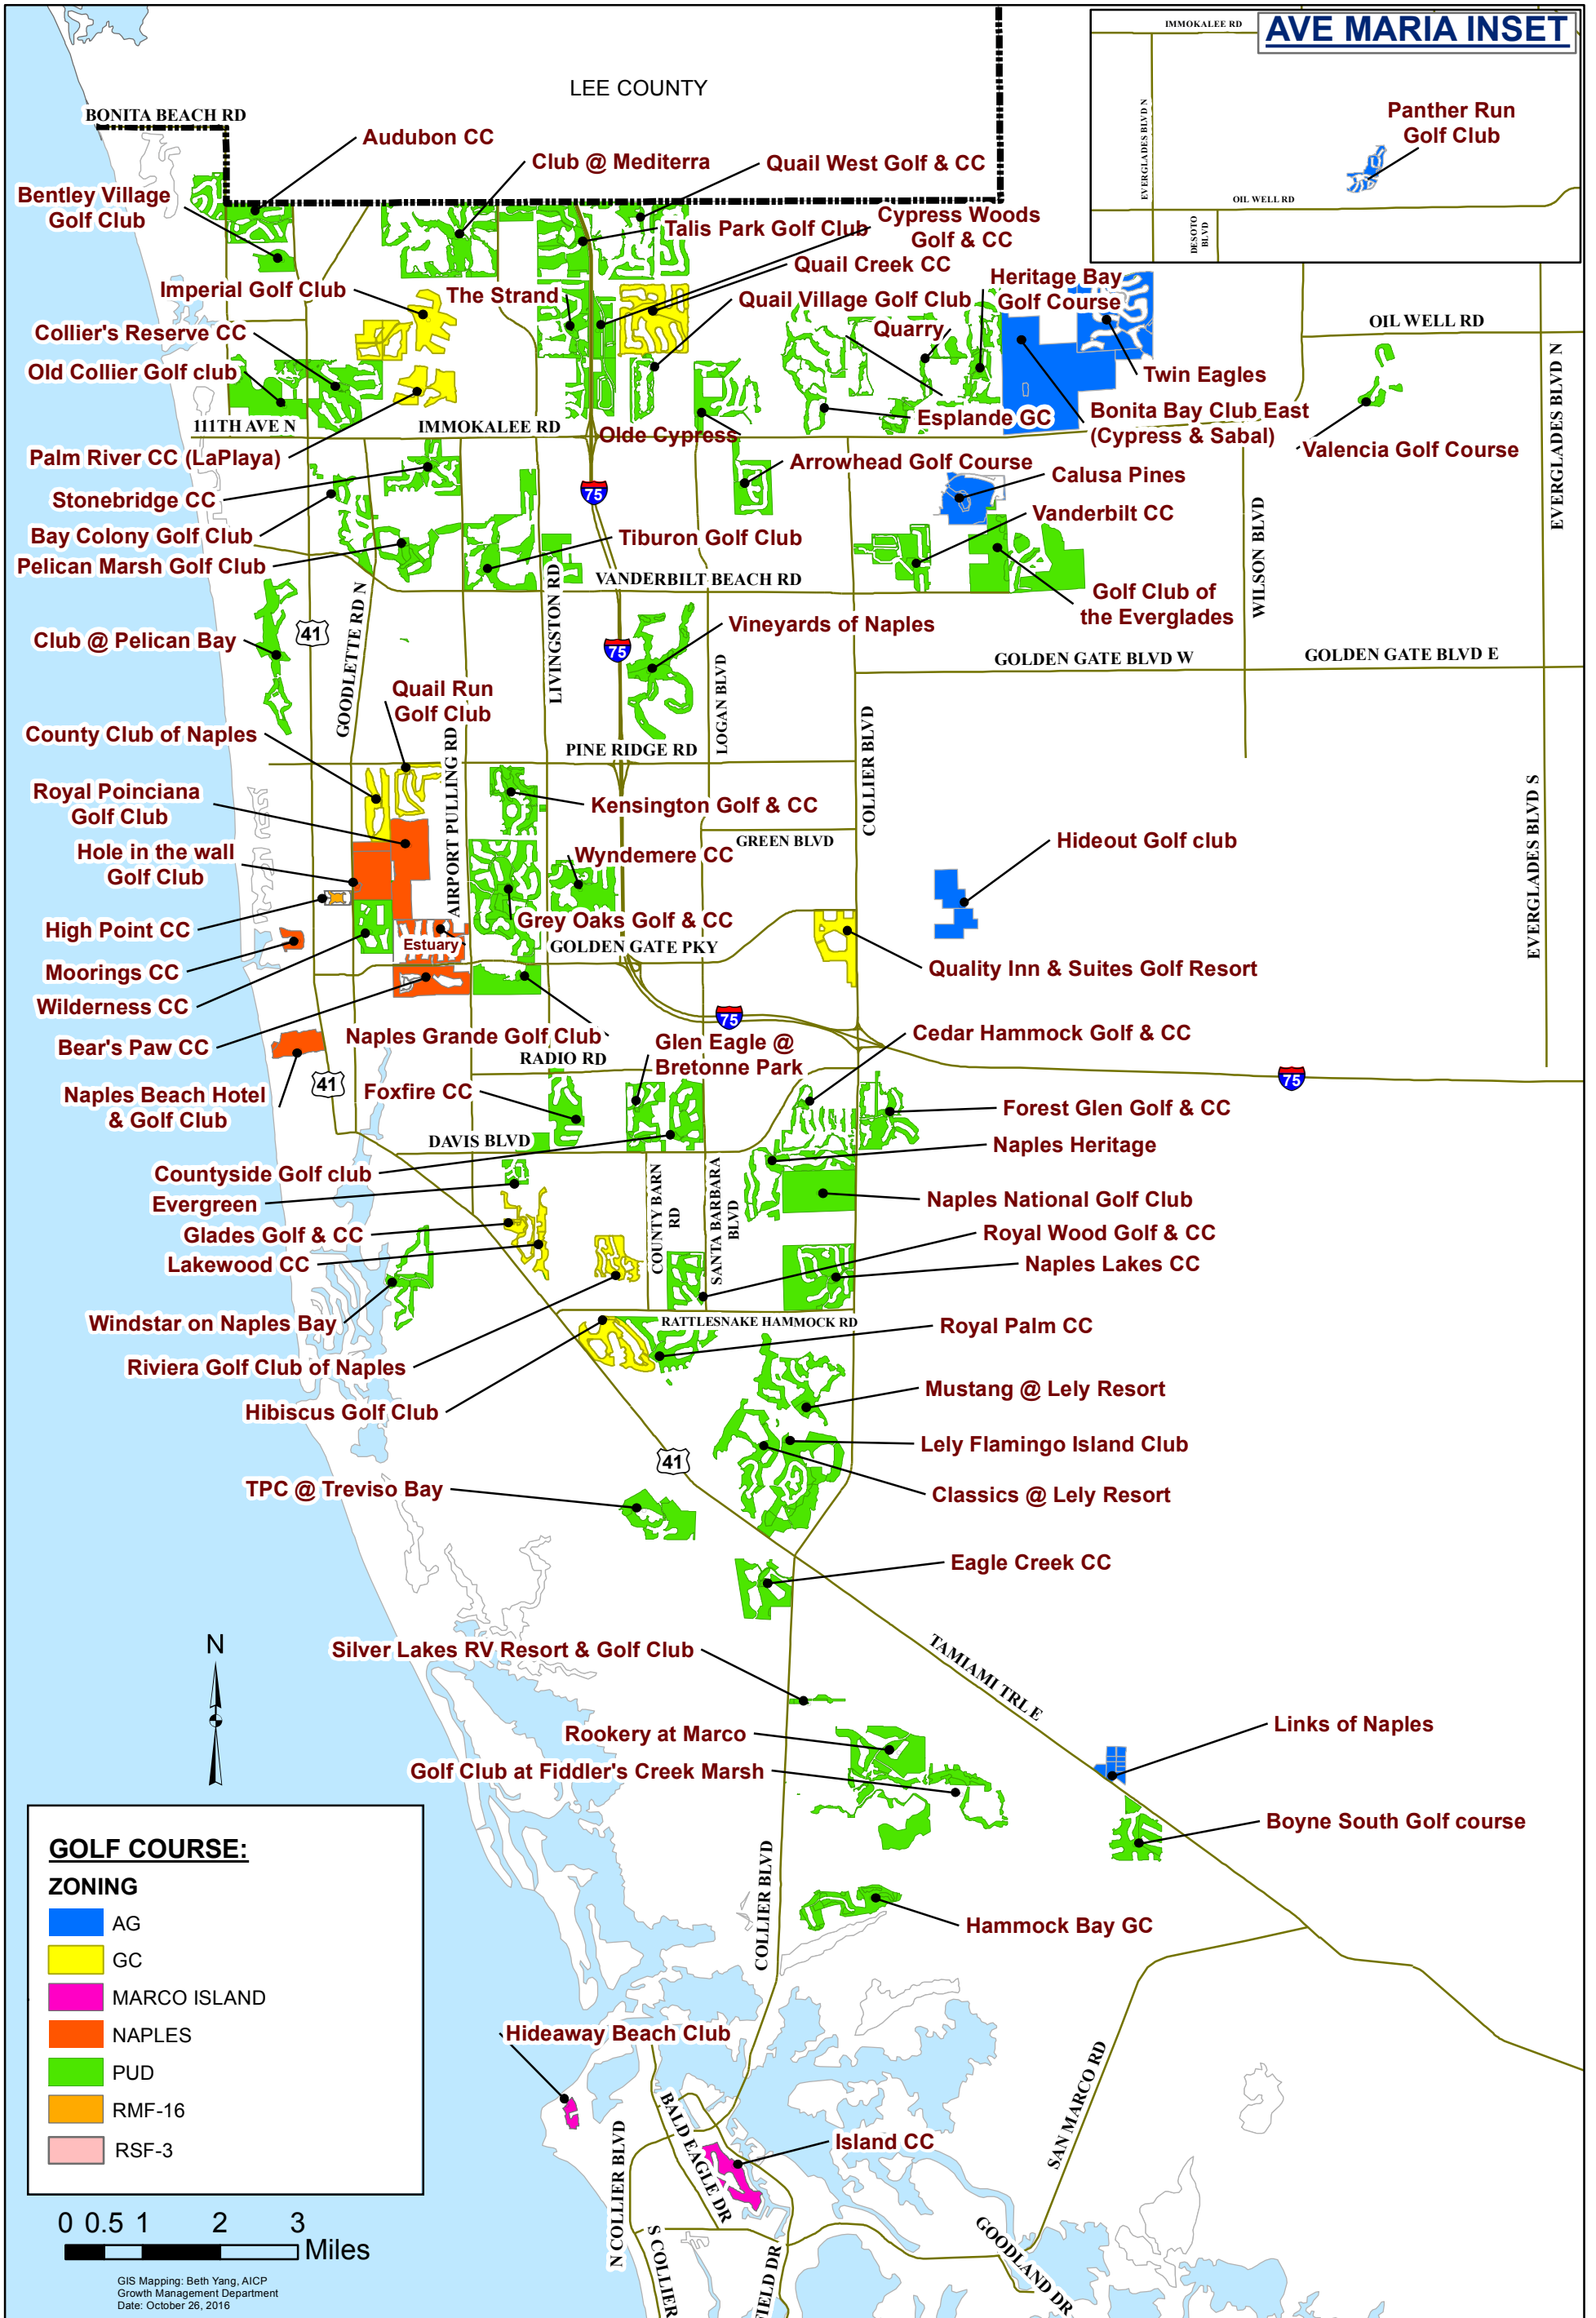

# 2016 COLLIER COUNTY GOLF COURSES

GIS Mapping: Beth Yang, AICP  
 Growth Management Department  
 Date: October 26, 2016