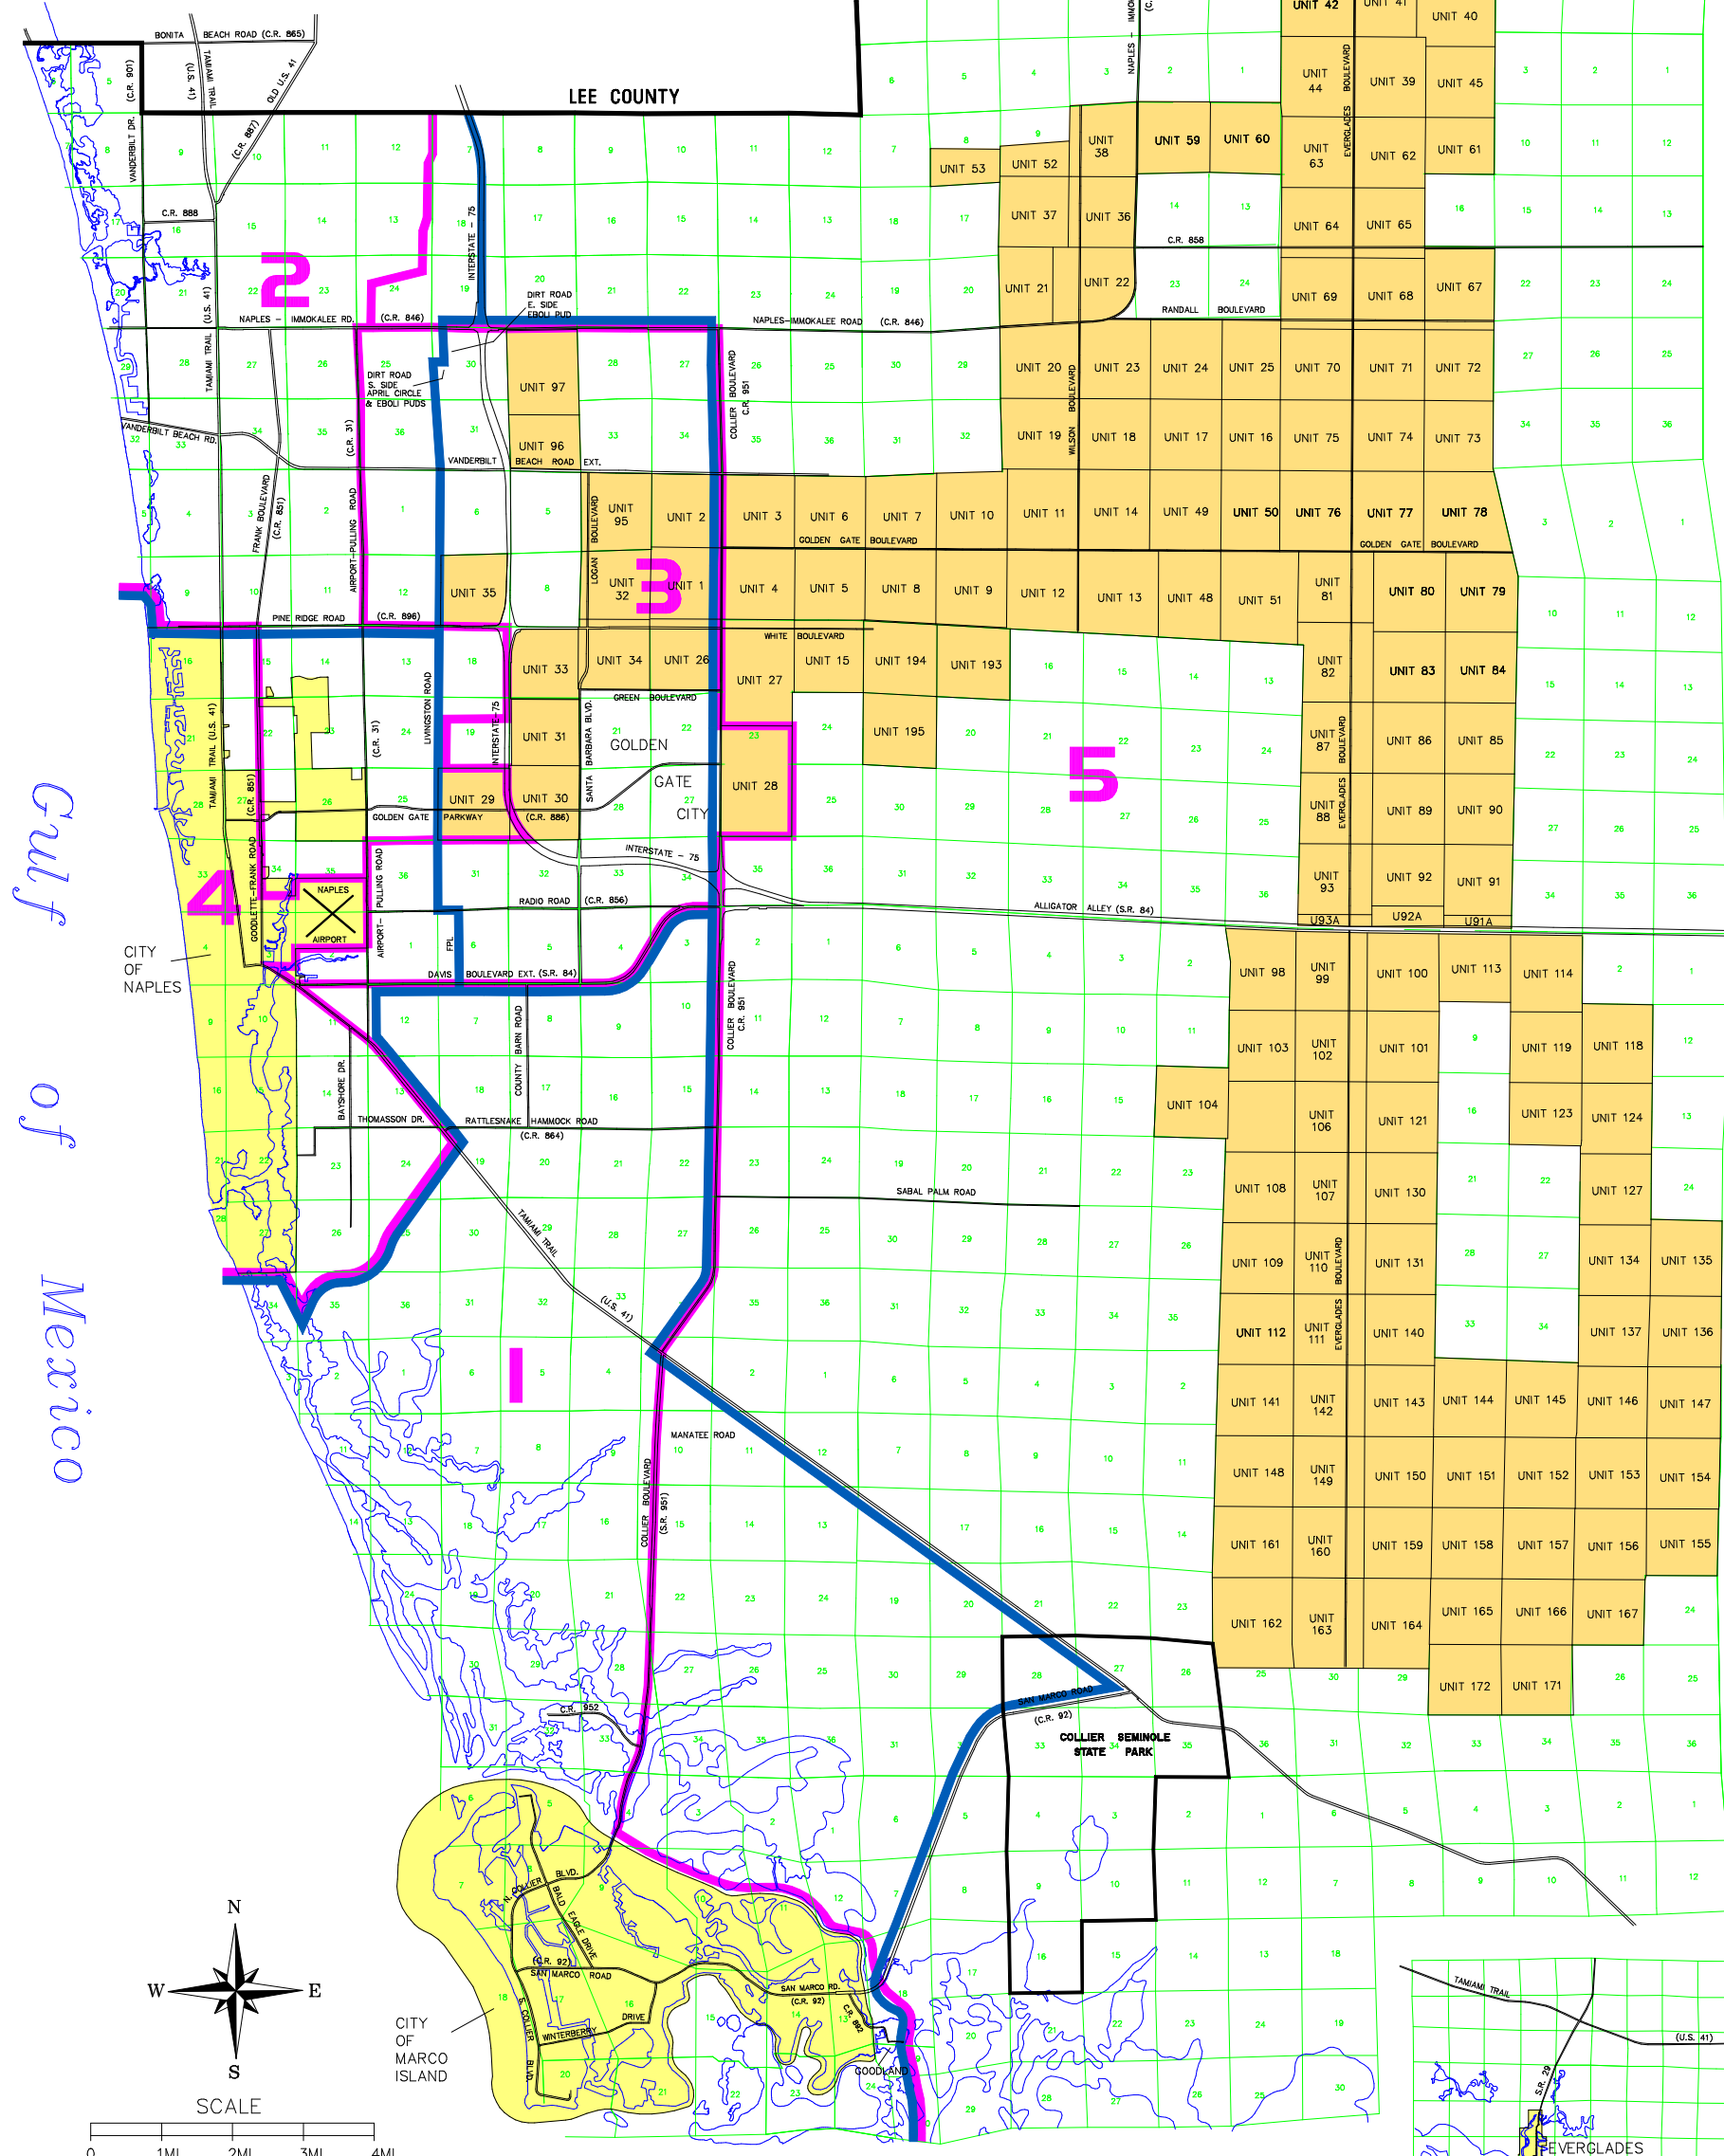

R 25 E

R 26 E

R 27 E

R 28 E

MAP #5

SCHOOL DISTRICT BOUNDARY MAP COLLIER COUNTY, FLORIDA

T 47 S
T 48 S
T 49 S
T 50 S
T 51 S
T 52 S

Gulf of Mexico

SCALE
0 1MI. 2MI. 3MI. 4MI.

LEGEND

- 5** SCHOOL DISTRICT NUMBER
- SCHOOL DISTRICT BOUNDARY
- PROPOSED DISTRICT LINE

DISTRICT	POPULATION
1	51,511
2	48,626
3	49,576
4	50,209
5	51,455
sum	251,377