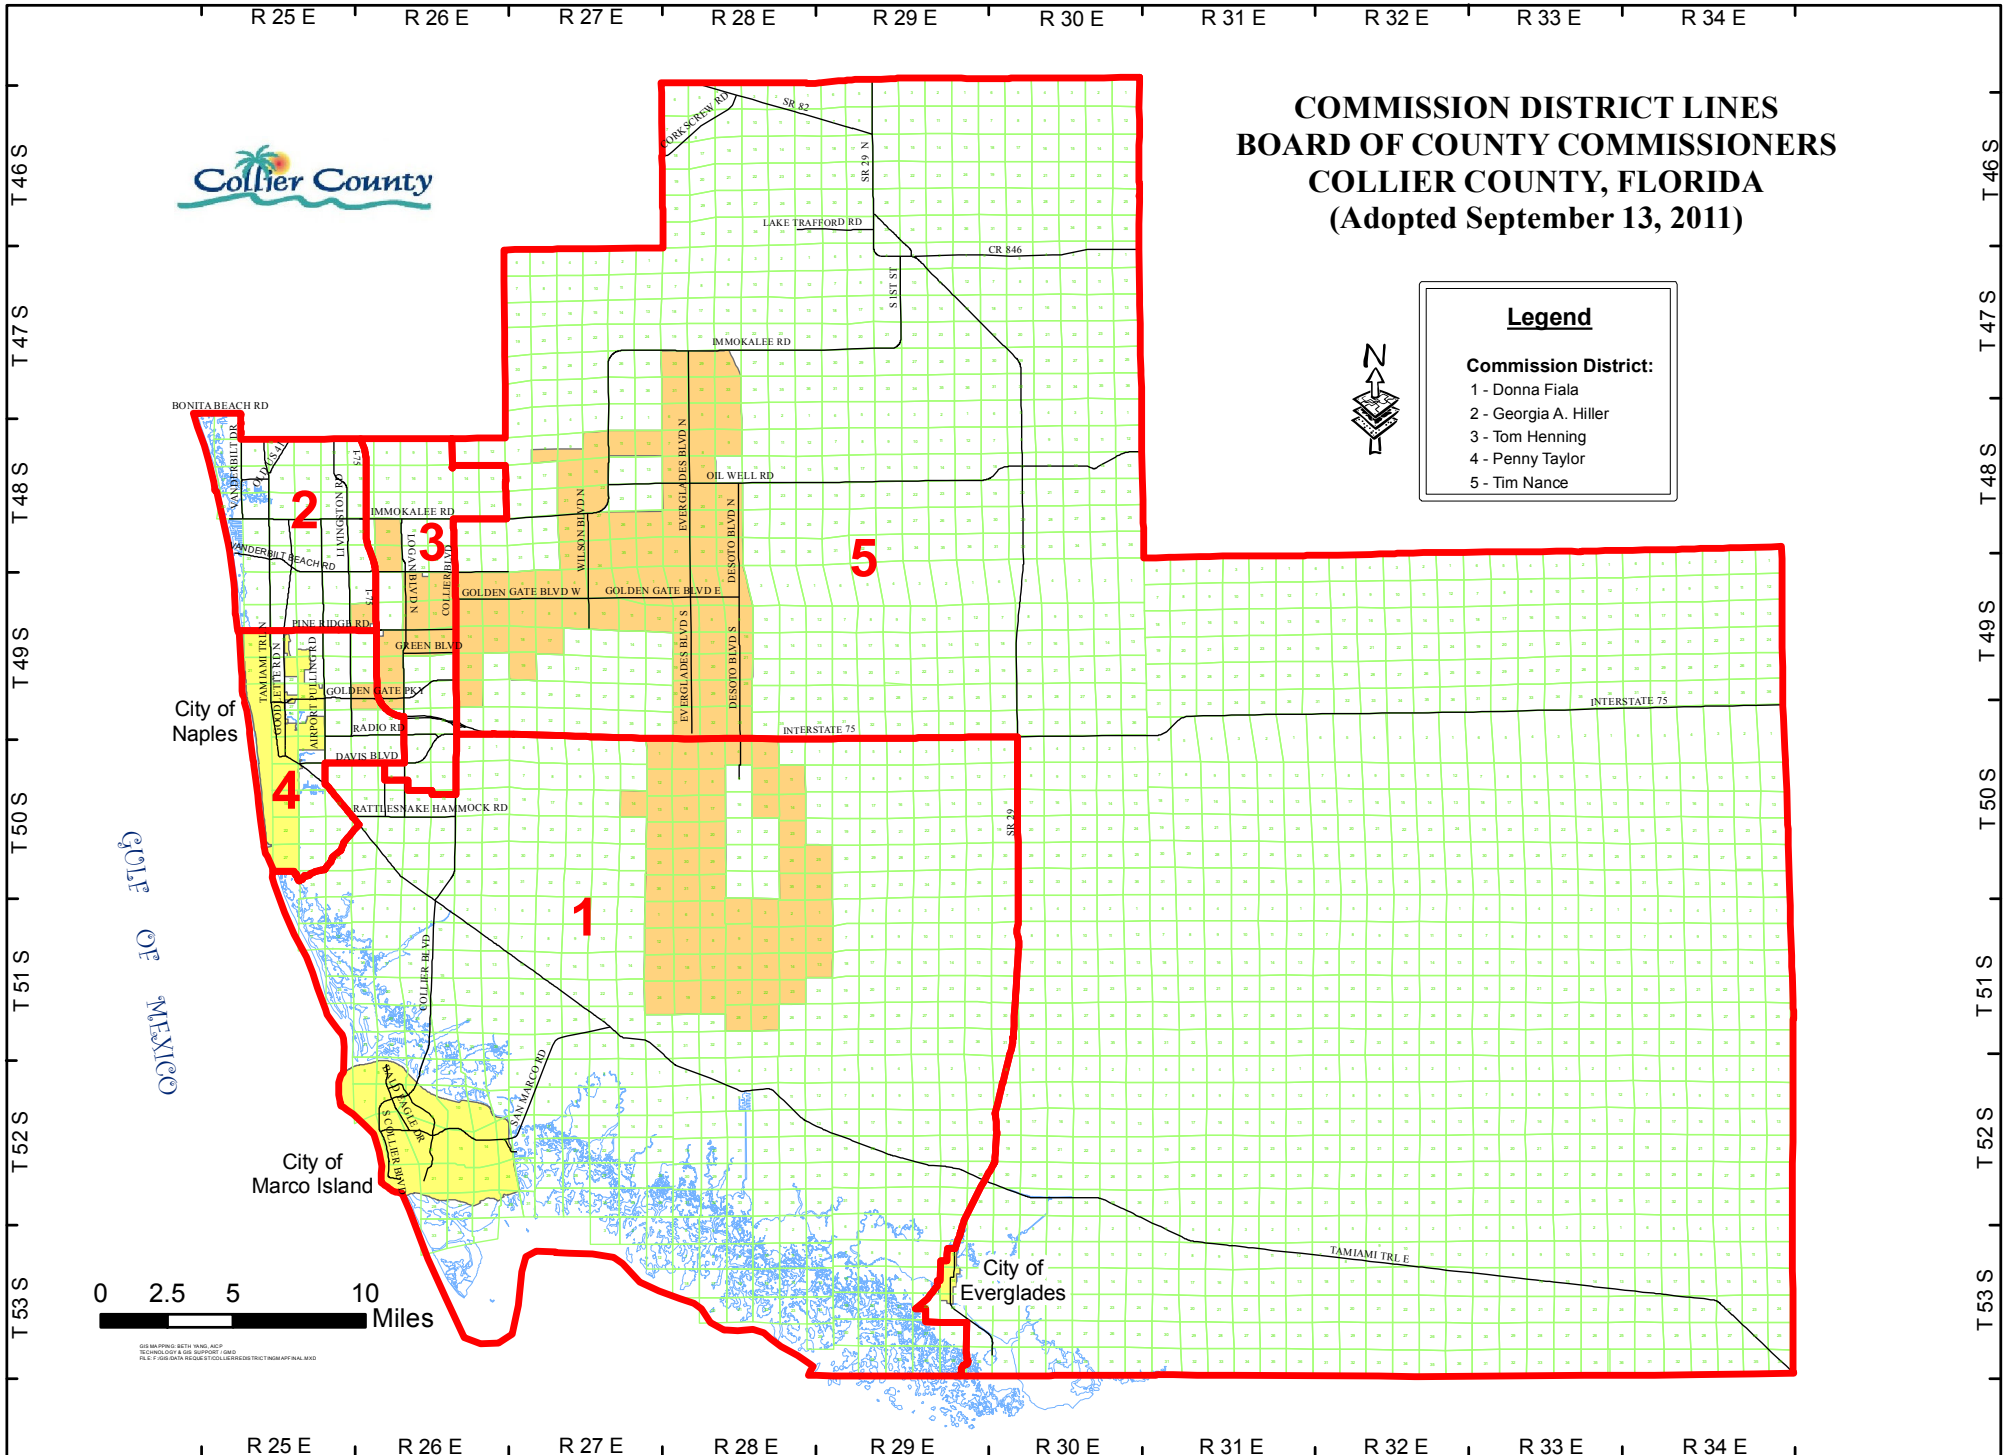

COMMISSION DISTRICT LINES
BOARD OF COUNTY COMMISSIONERS
COLLIER COUNTY, FLORIDA
(Adopted September 13, 2011)

Legend

Commission District:

- 1 - Donna Fiala
- 2 - Georgia A. Hiller
- 3 - Tom Henning
- 4 - Penny Taylor
- 5 - Tim Nance