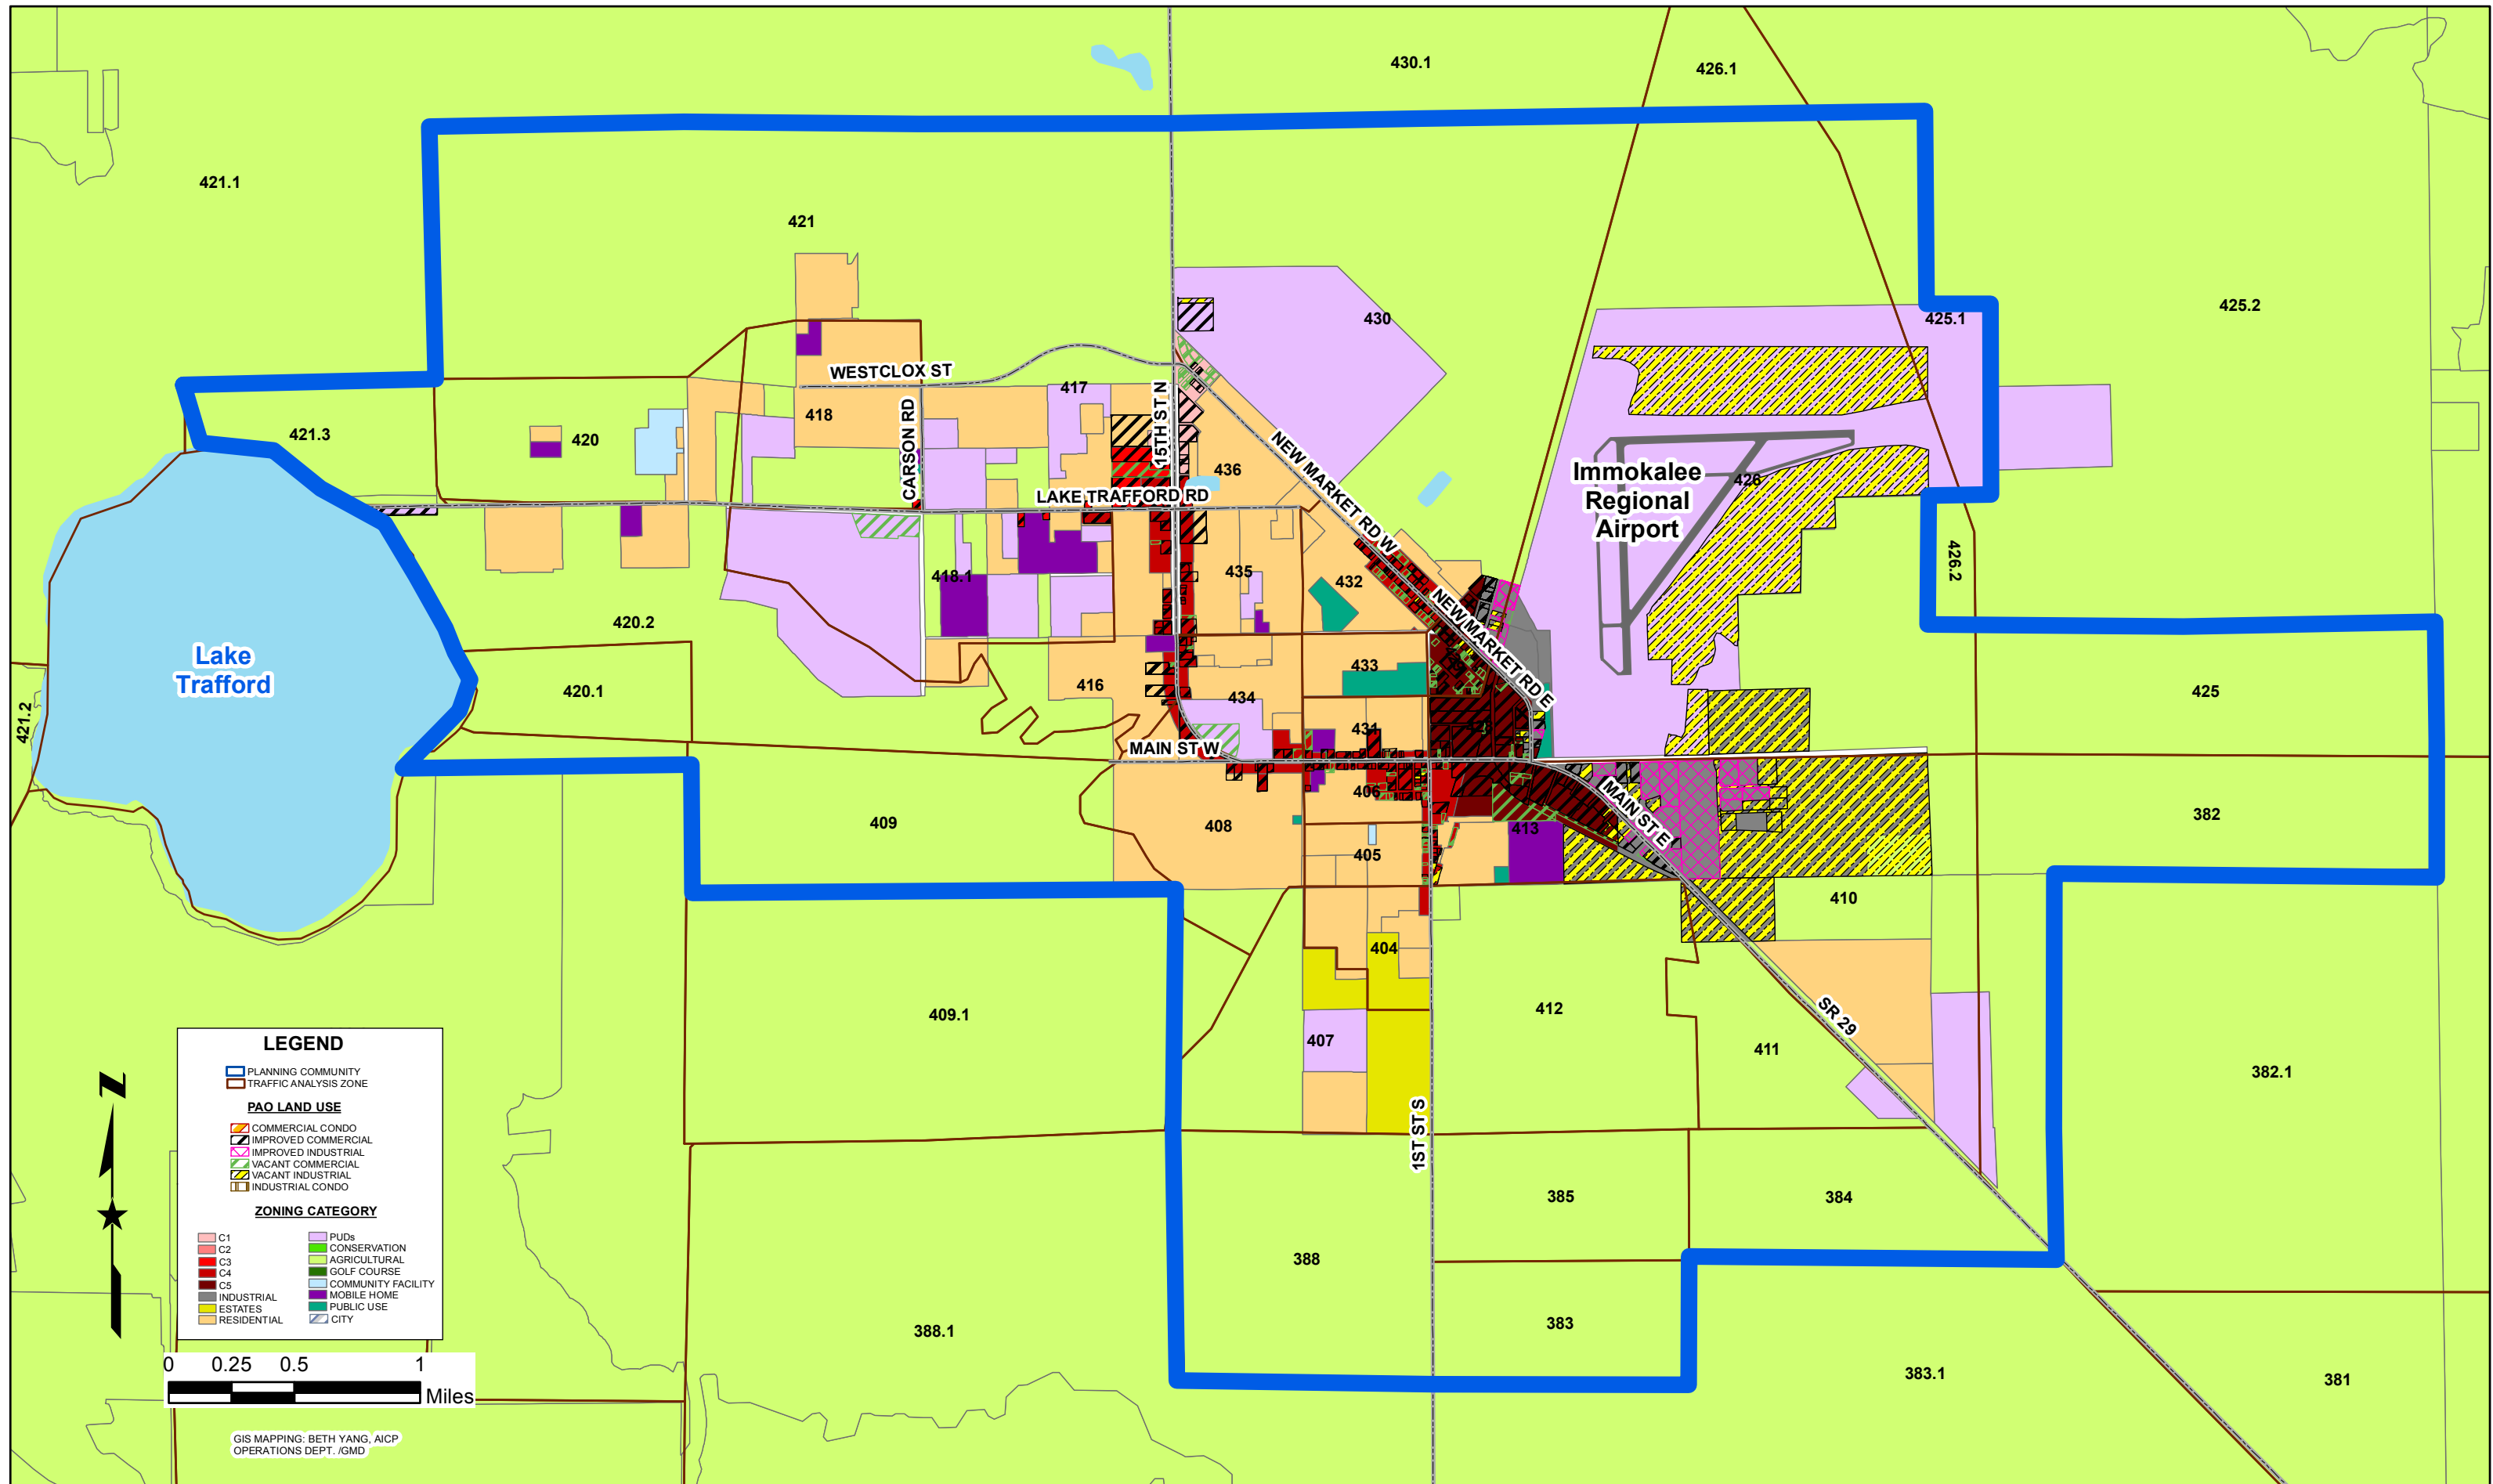

COMMERCIAL AND INDUSTRIAL INVENTORY 2014 (IMMOKALEE PLANNING COMMUNITY)

LEGEND

- PLANNING COMMUNITY
- TRAFFIC ANALYSIS ZONE

PAO LAND USE

- COMMERCIAL CONDO
- IMPROVED COMMERCIAL
- IMPROVED INDUSTRIAL
- VACANT COMMERCIAL
- VACANT INDUSTRIAL
- INDUSTRIAL CONDO

ZONING CATEGORY

- C1
- C2
- C3
- C4
- C5
- INDUSTRIAL
- ESTATES
- RESIDENTIAL
- PUDs
- CONSERVATION
- AGRICULTURAL
- GOLF COURSE
- COMMUNITY FACILITY
- MOBILE HOME
- PUBLIC USE
- CITY