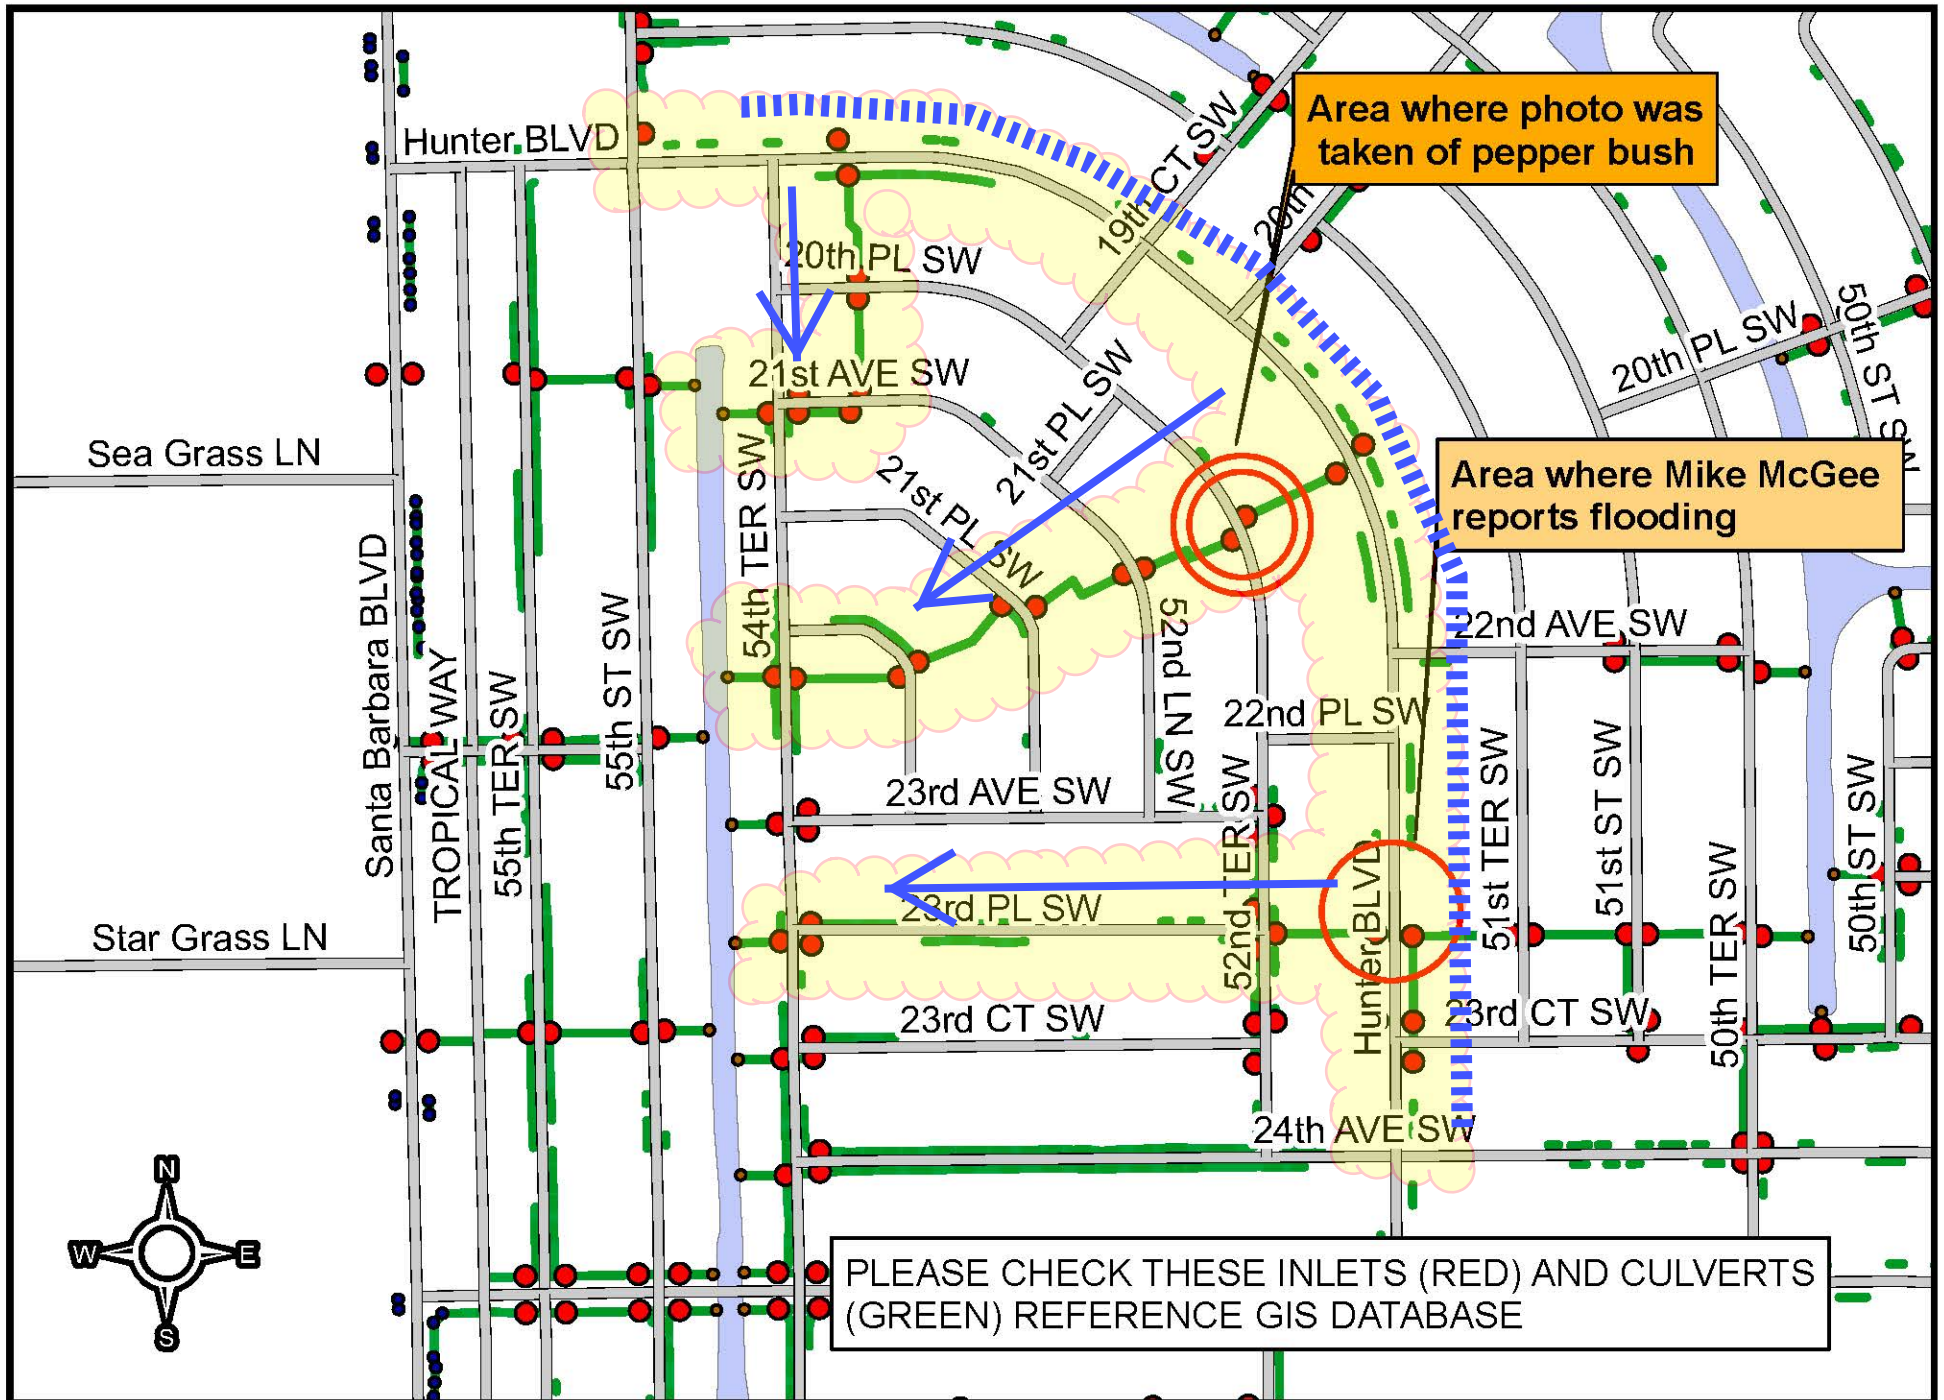

GOLDEN GATE MSTU - LOCATION MAP - HUNTER FLOODING

NOTE: This map is for the purpose of identifying areas that flooded on Hunter Blvd. in 2013 for Joe Delate, Senior Project Manager