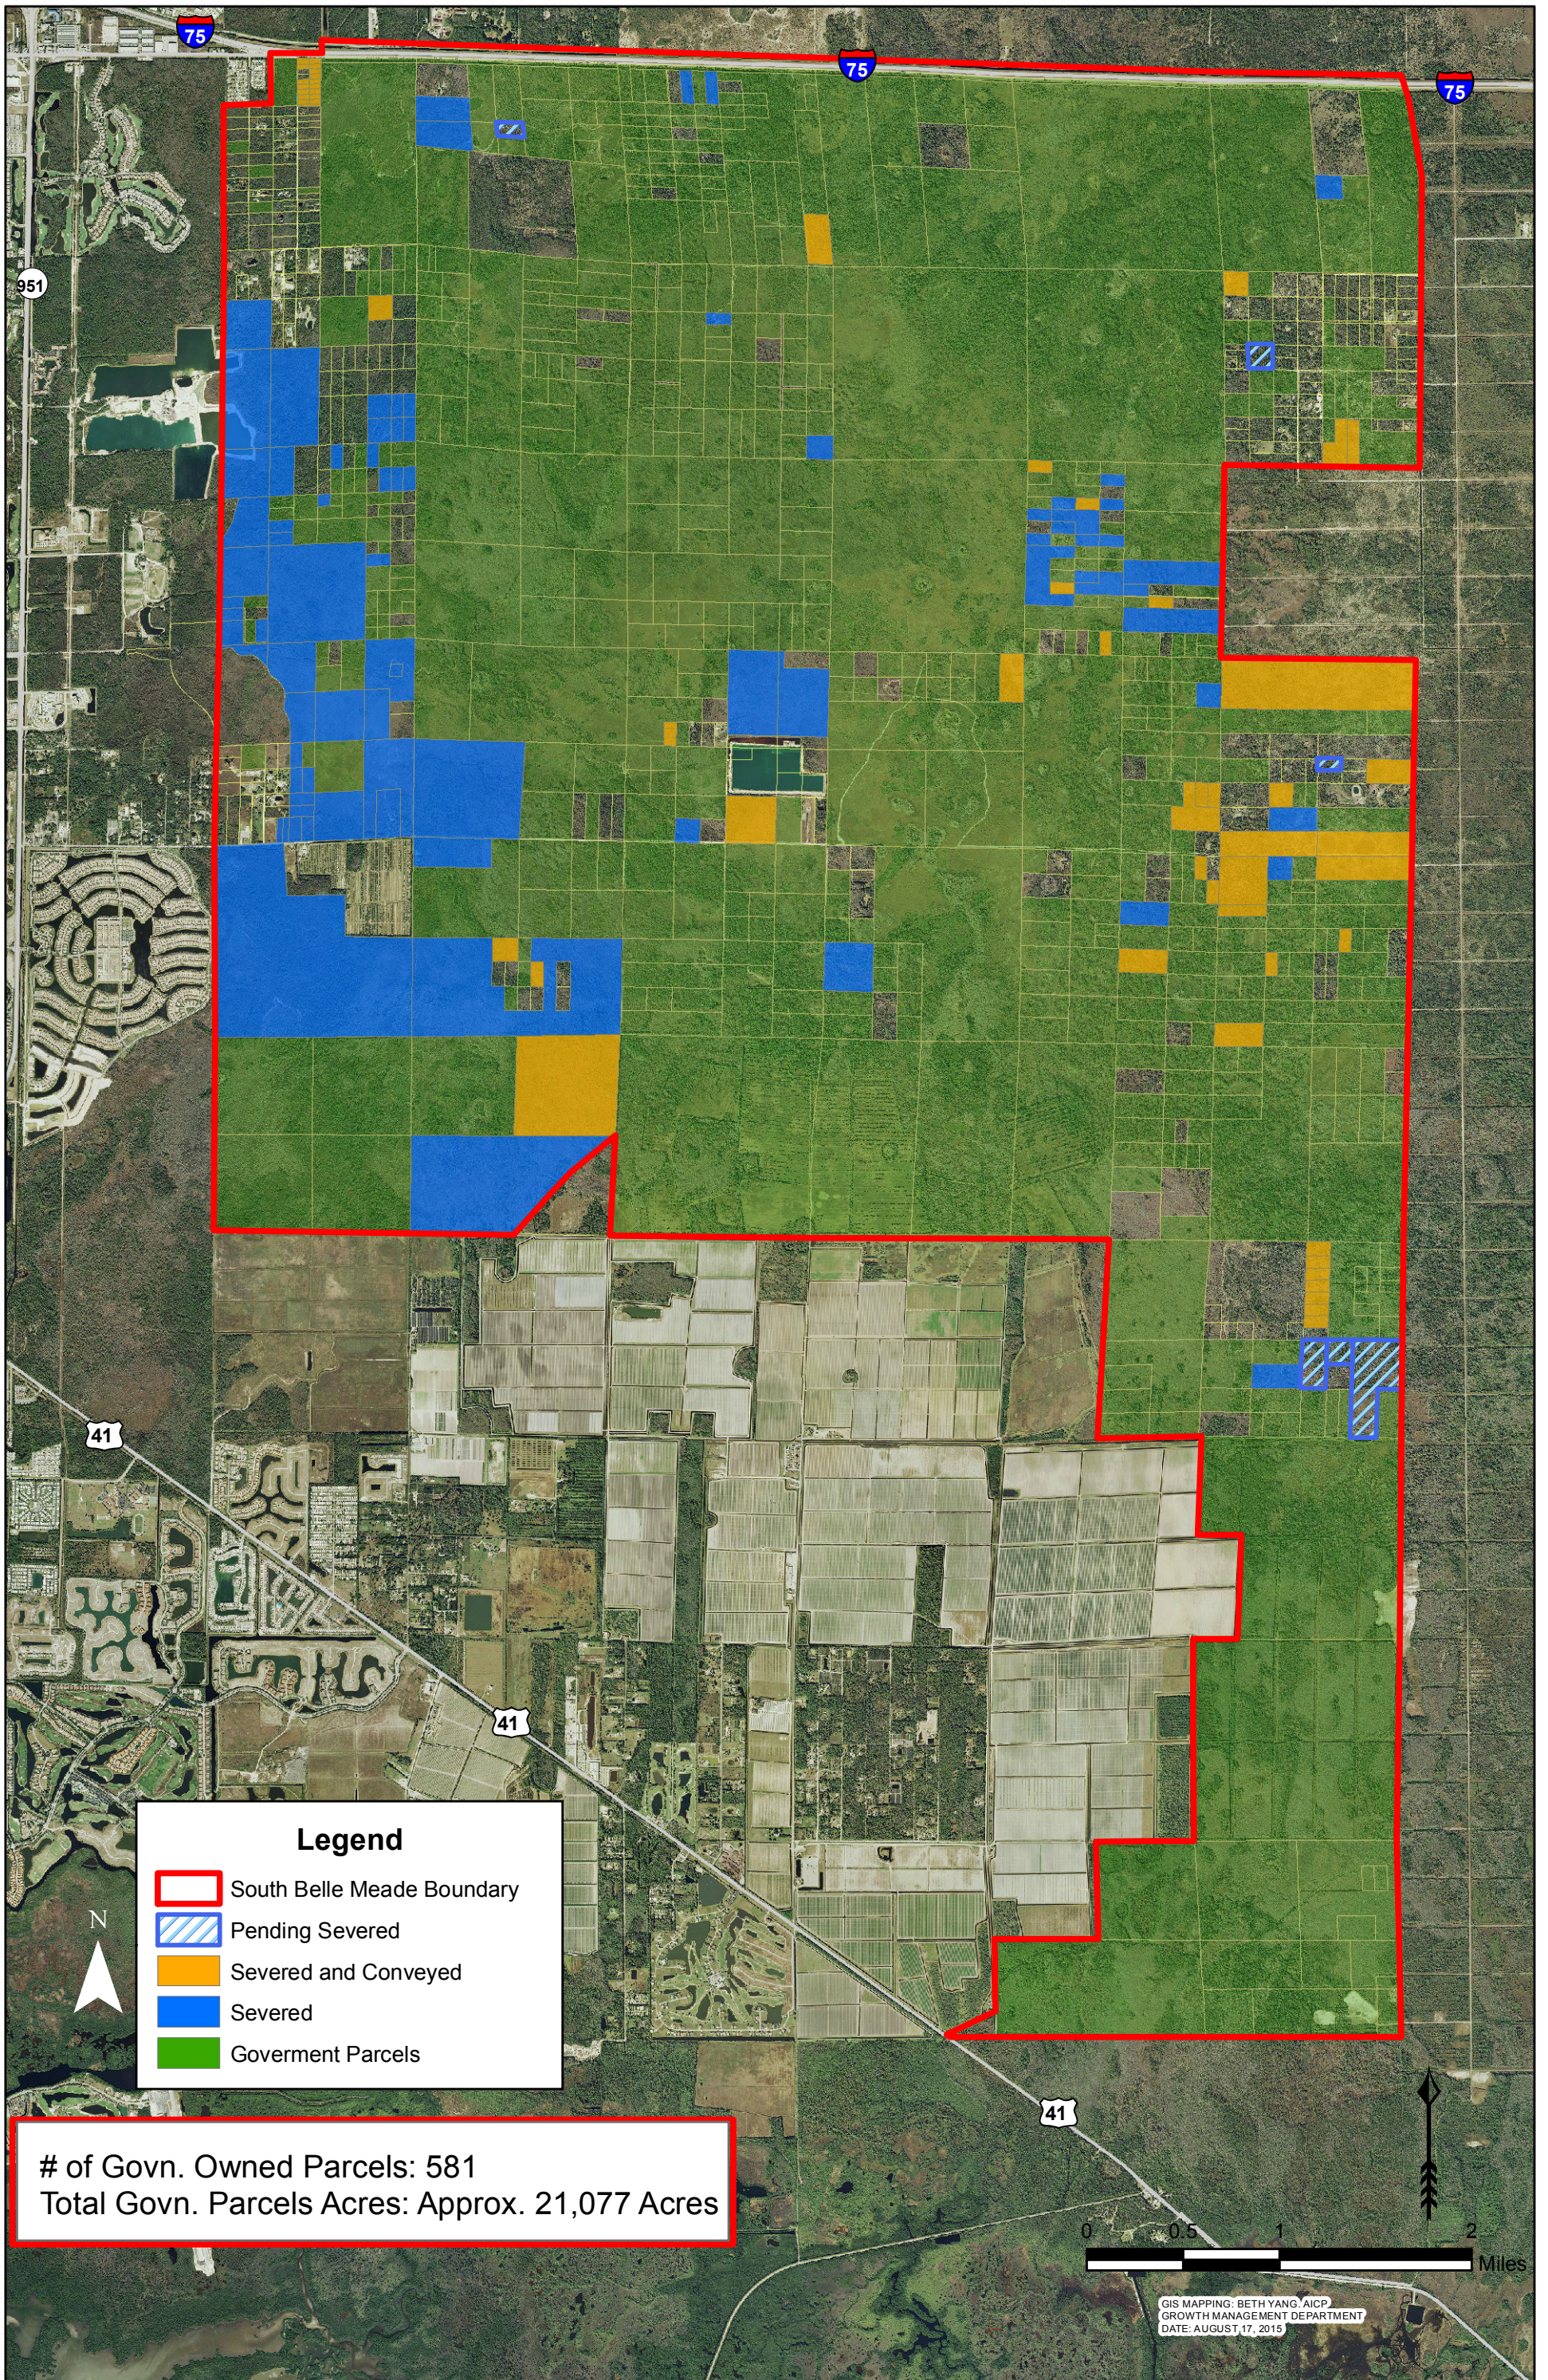

SOUTH BELLE MEADE SENDING ACTIVITY

(Date: August 17, 2015)

Legend

- South Belle Meade Boundary
- Pending Severed
- Severed and Conveyed
- Severed
- Government Parcels

of Govn. Owned Parcels: 581
 Total Govn. Parcels Acres: Approx. 21,077 Acres