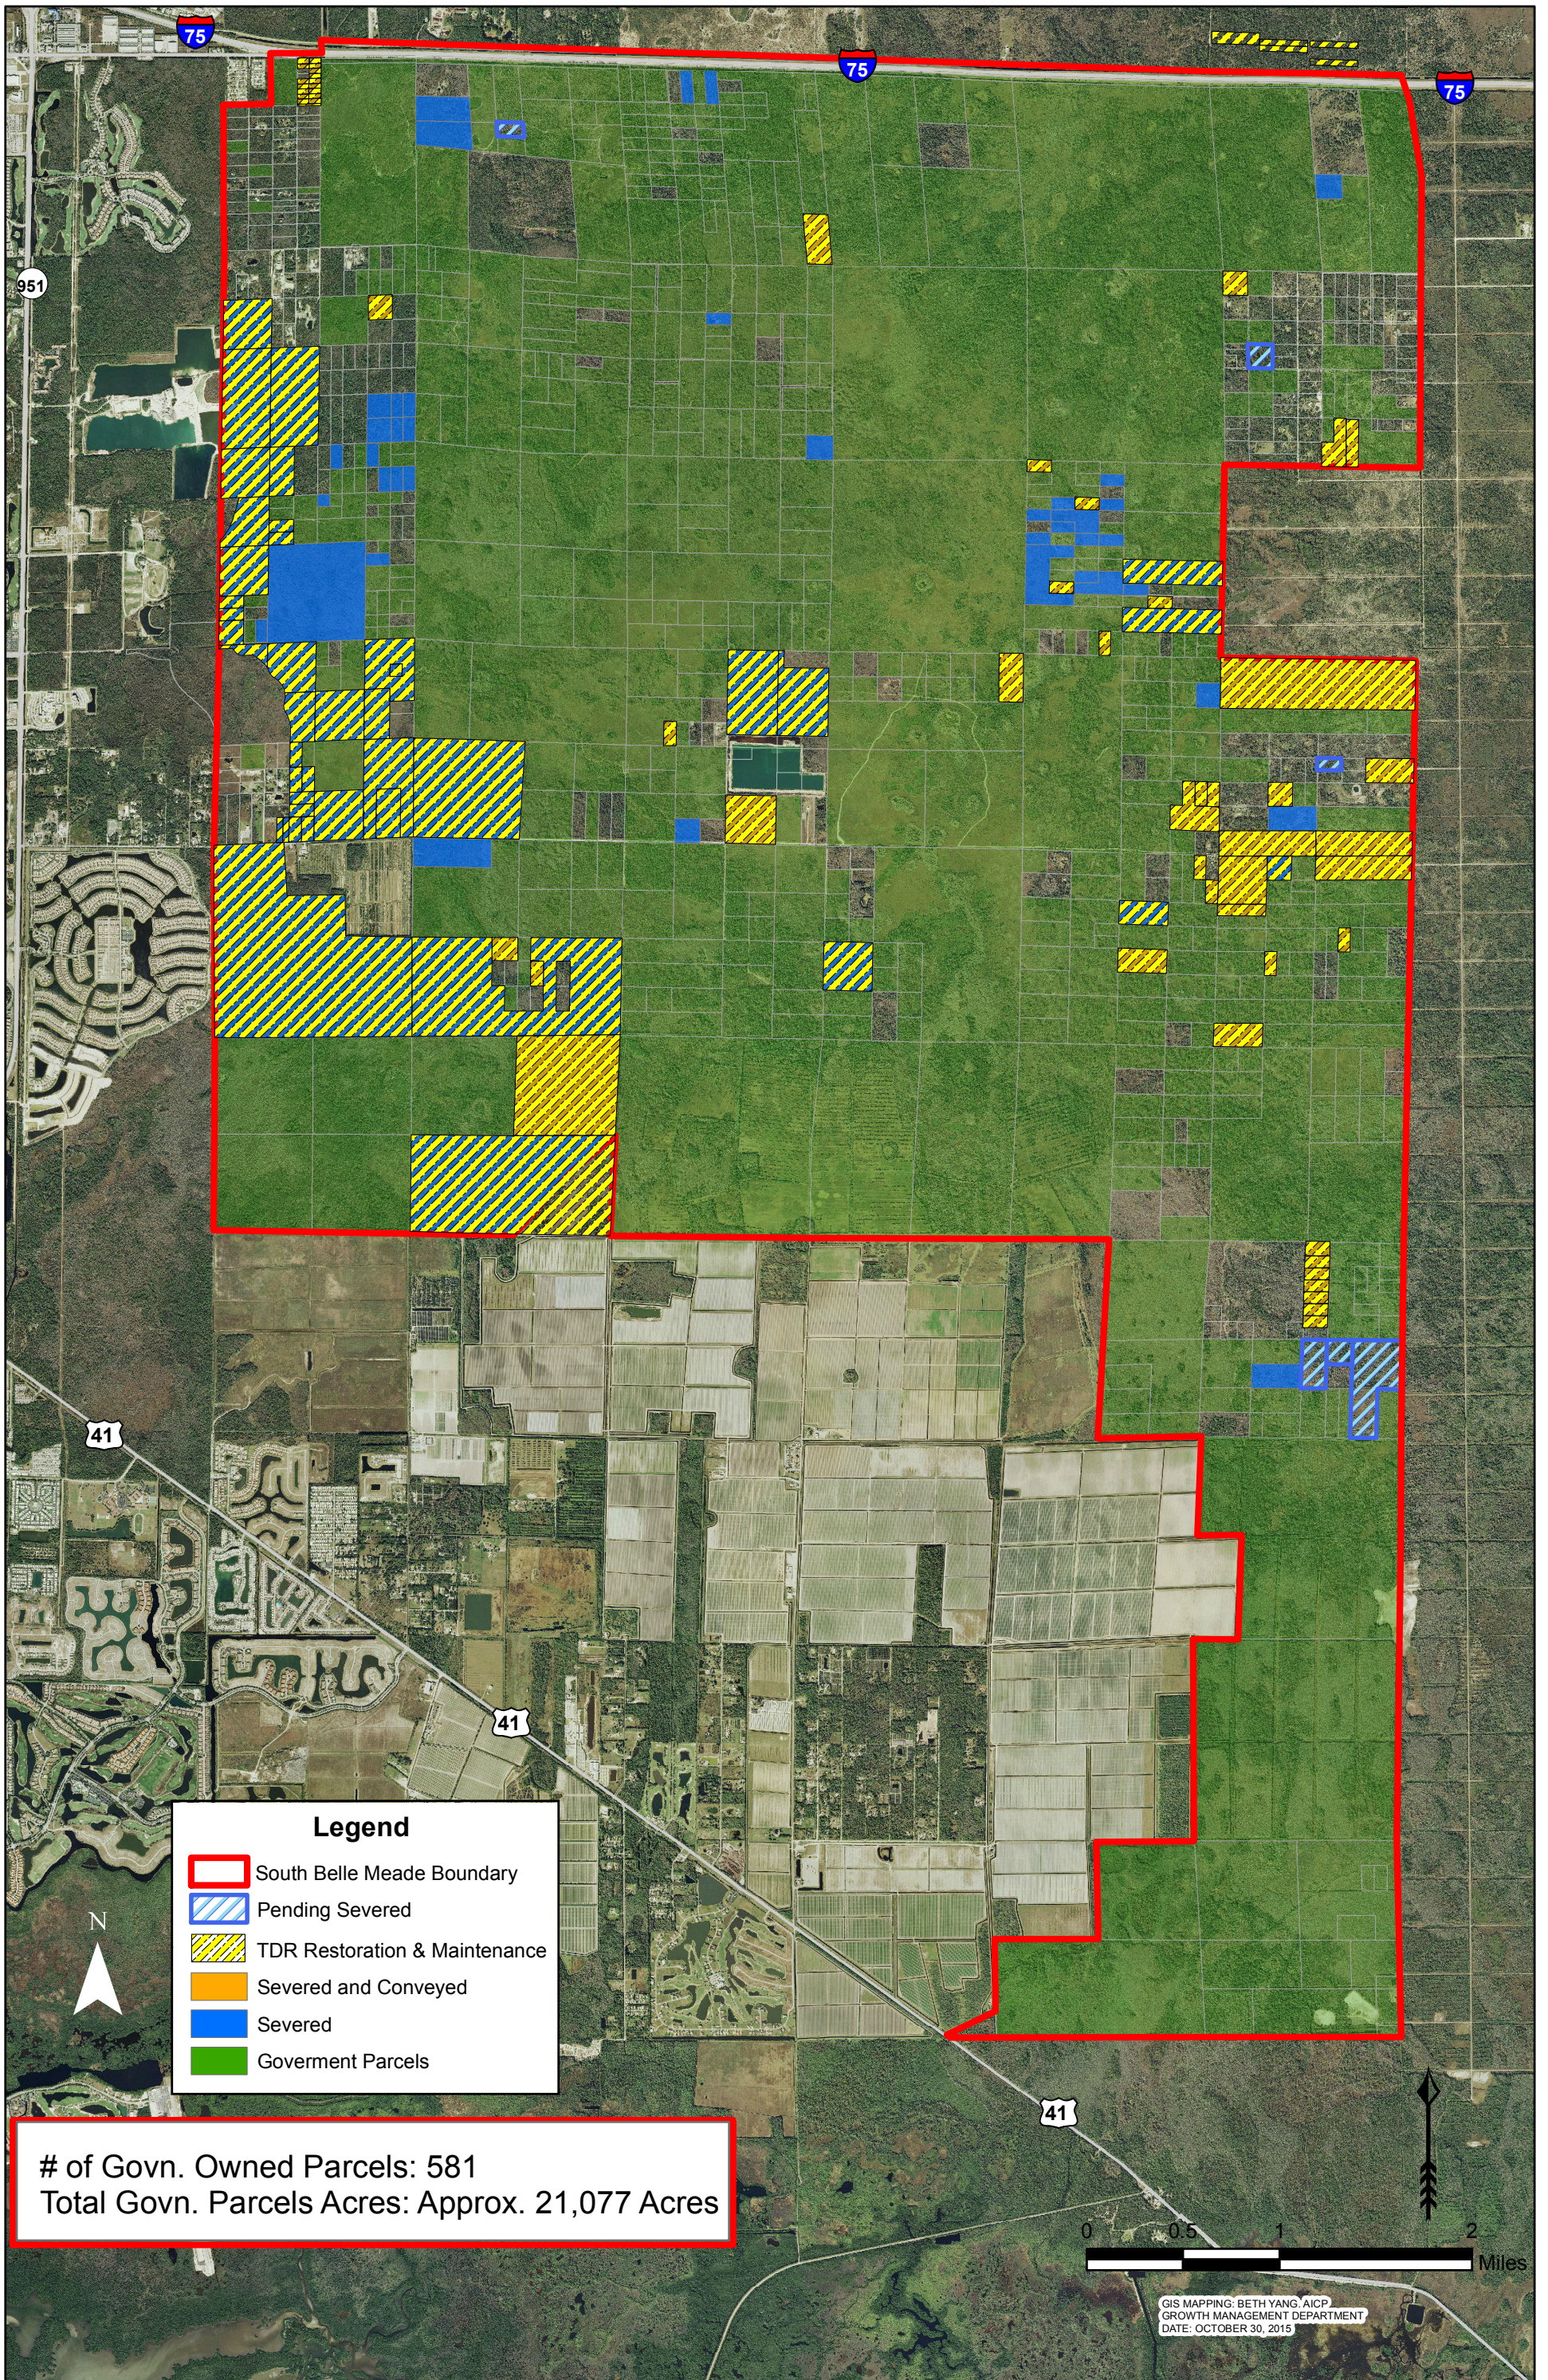

SOUTH BELLE MEADE SENDING ACTIVITY

(Date: October 30, 2015)

Legend

- South Belle Meade Boundary
- Pending Severed
- TDR Restoration & Maintenance
- Severed and Conveyed
- Severed
- Government Parcels

of Govn. Owned Parcels: 581
Total Govn. Parcels Acres: Approx. 21,077 Acres