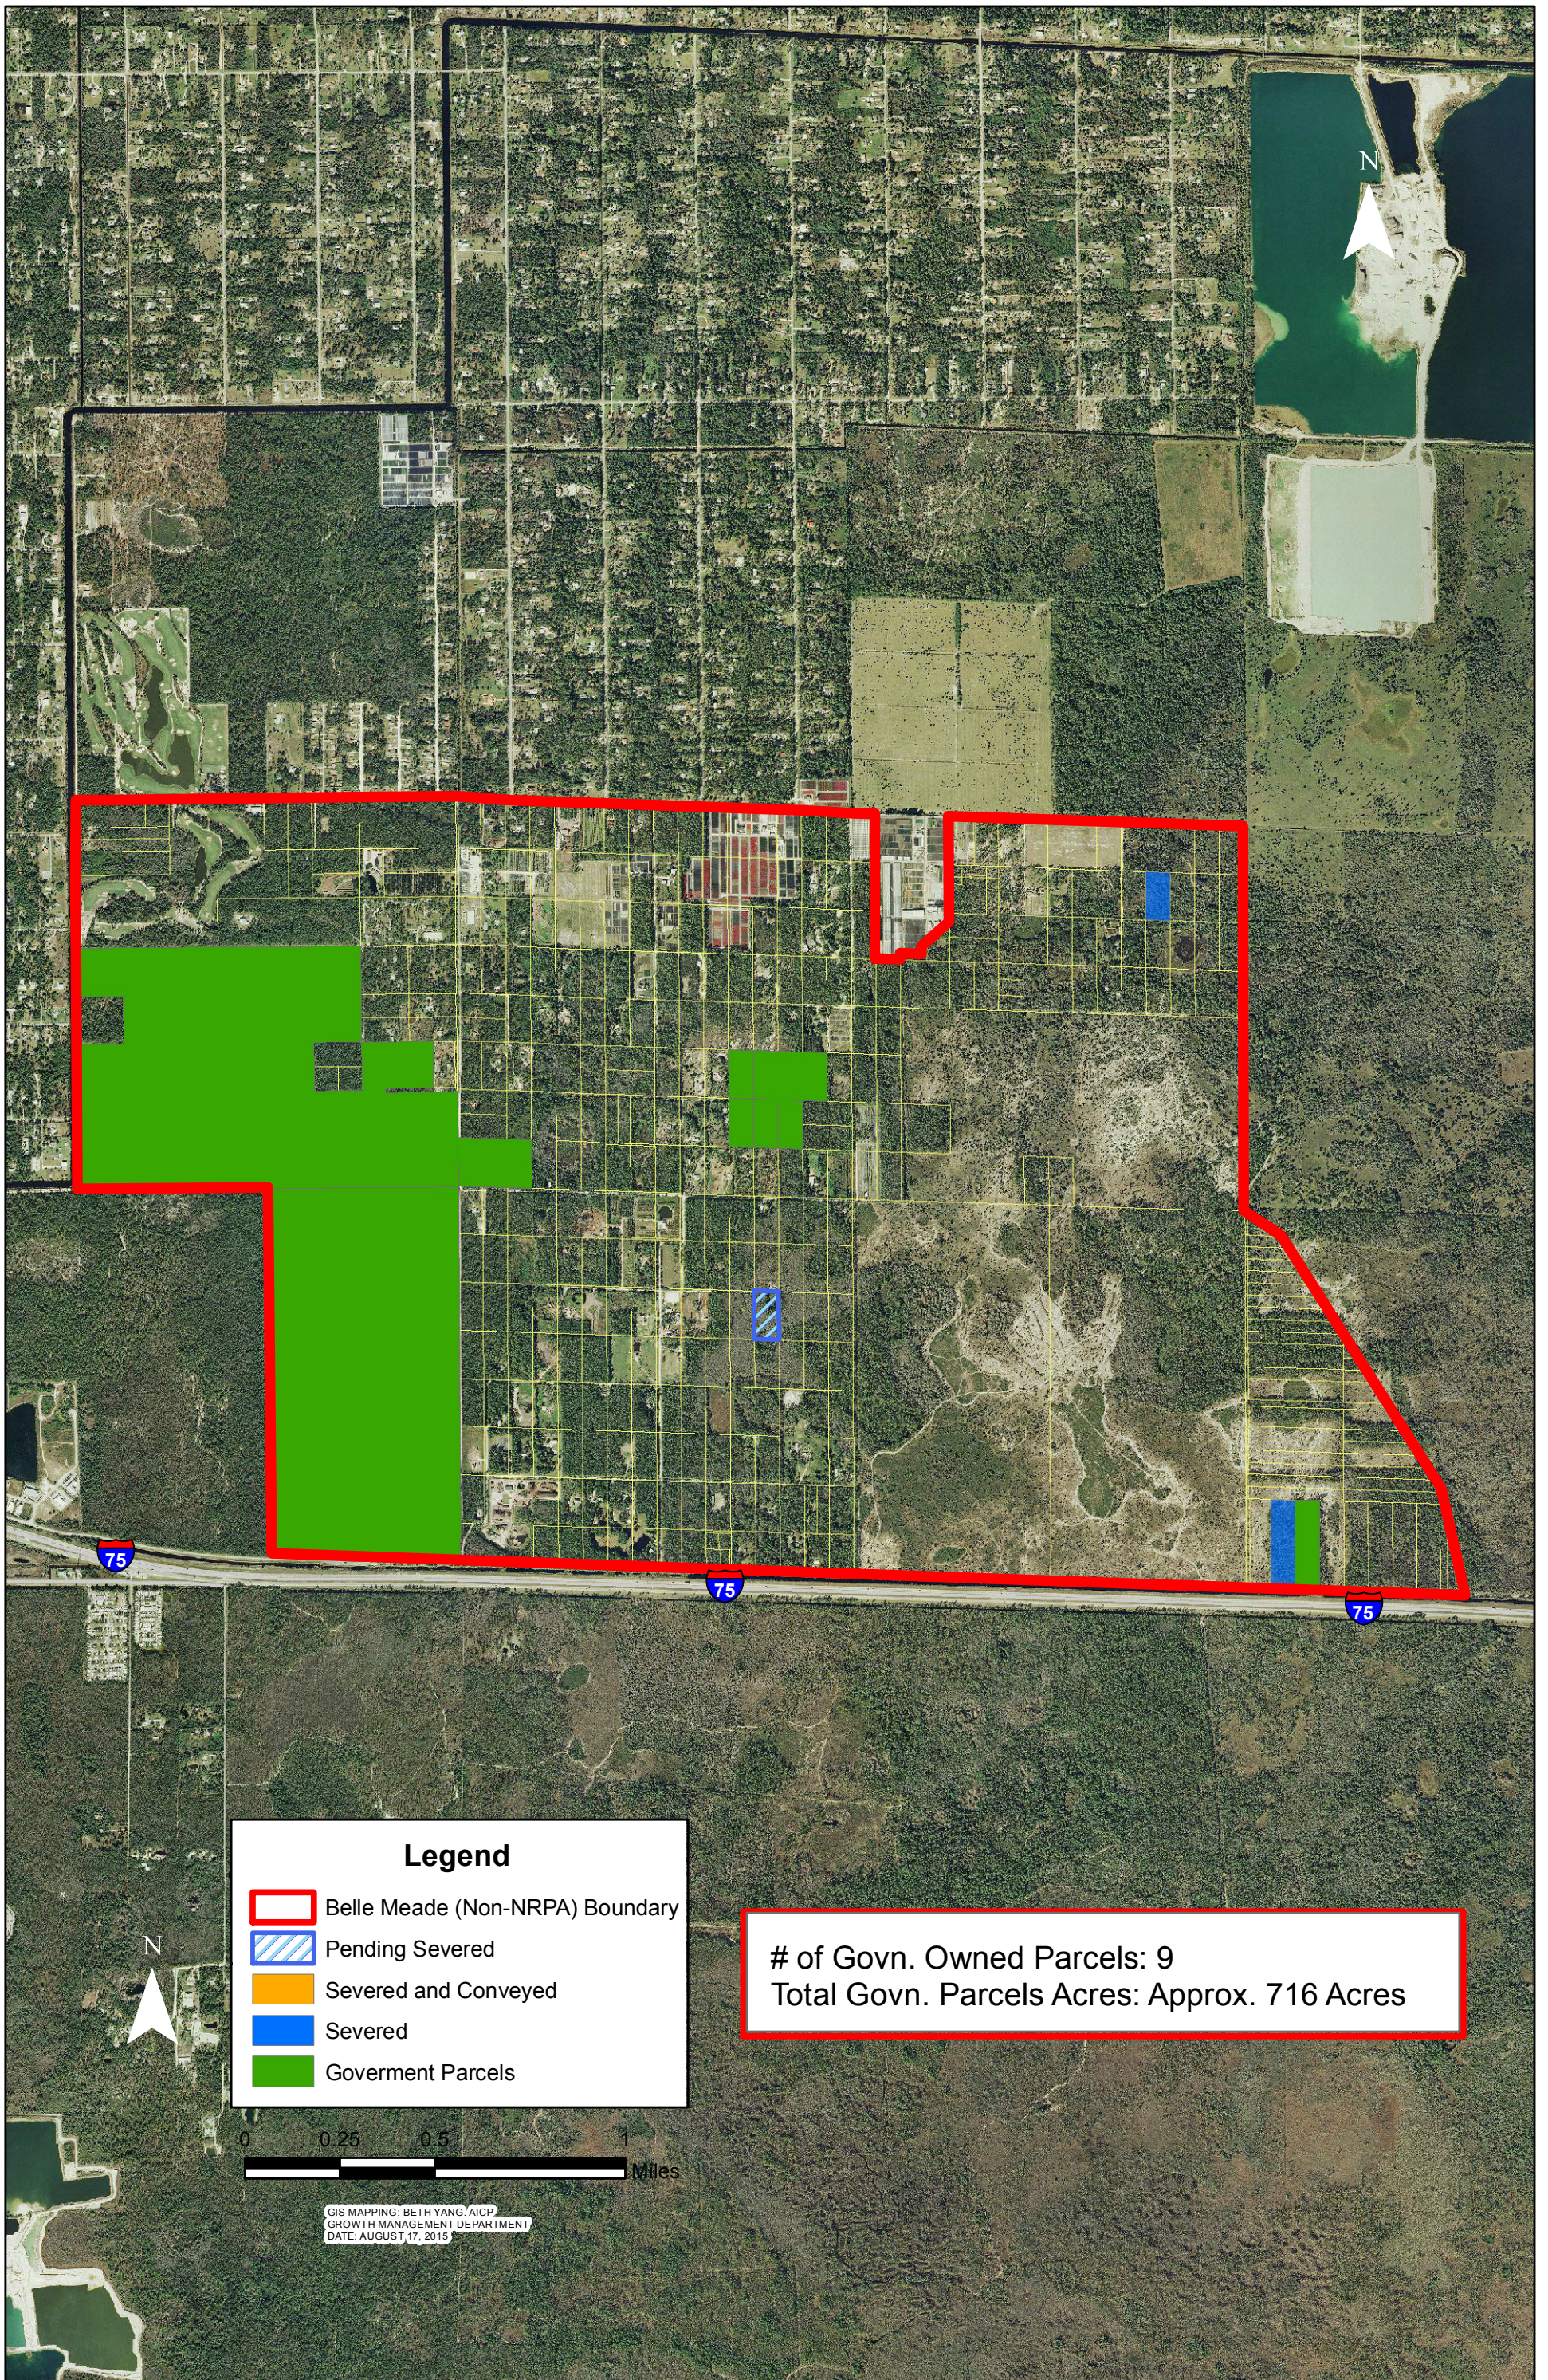

NORTH BELLE MEADE (NON-NRPA) SENDING ACTIVITY (August 17, 2015)

Legend

- Belle Meade (Non-NRPA) Boundary
- Pending Severed
- Severed and Conveyed
- Severed
- Government Parcels

of Govn. Owned Parcels: 9
Total Govn. Parcels Acres: Approx. 716 Acres