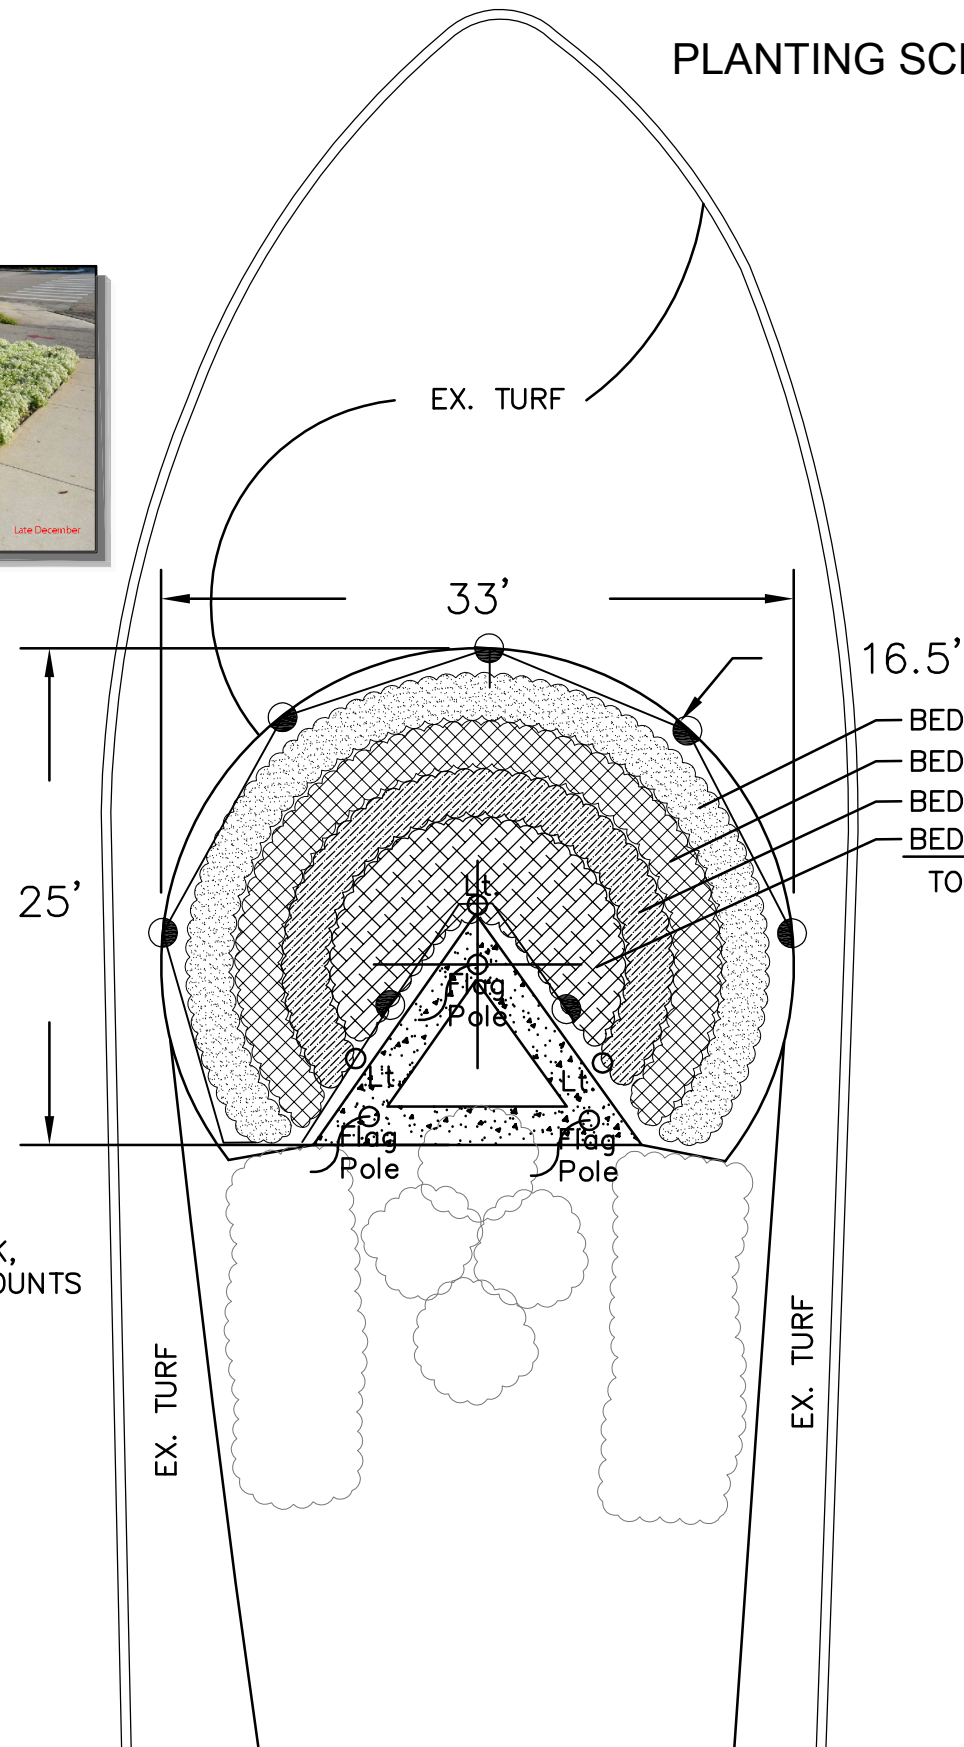

Geraniums - Pink & Red

Alyssum - white

Dusty Miller, Pink Geraniums
Blue Delphinium

New Guinea Impatiens - Lavender, Orange
Pink, Salmon

PLANTING SCHEME B

- BED #1, 2-ROWS (128) PLANTS 1' O.C.
 - BED #2, 2-ROWS (105) PLANTS 1' O.C.
 - BED #3, 2-ROWS (81) PLANTS 1' O.C.
 - BED #4, 5-ROWS (98) PLANTS 1' O.C.
- TOTAL PLANTS: (412)

PLANTING SCHEME A

OCTOBER PLANTING DATE:
SCHEME A:
BED #1 - ALYSSUM - WHITE
BED #2 & 3 - GERANIUMS - PINK
BED #4 - GERANIUMS - RED

OCTOBER PLANTING DATE:
SCHEME B:
BED #1 - DUSTY MILLER - SILVER/GRAY
BED #2 & 3 - GERANIUMS - PINK
BED #4 - DELPHINIUM - BLUE

OCTOBER PLANTING DATE:
SCHEME C:
BED #1,2,3&4 - NEW GUINEA IMPATIENS
LAVENDER, ORANGE, PINK,
SALMON, MIX EQUAL AMOUNTS

PLANTING SCHEME C

| REVISIONS | |
|-----------|-------------|
| DATE | DESCRIPTION |
| | |