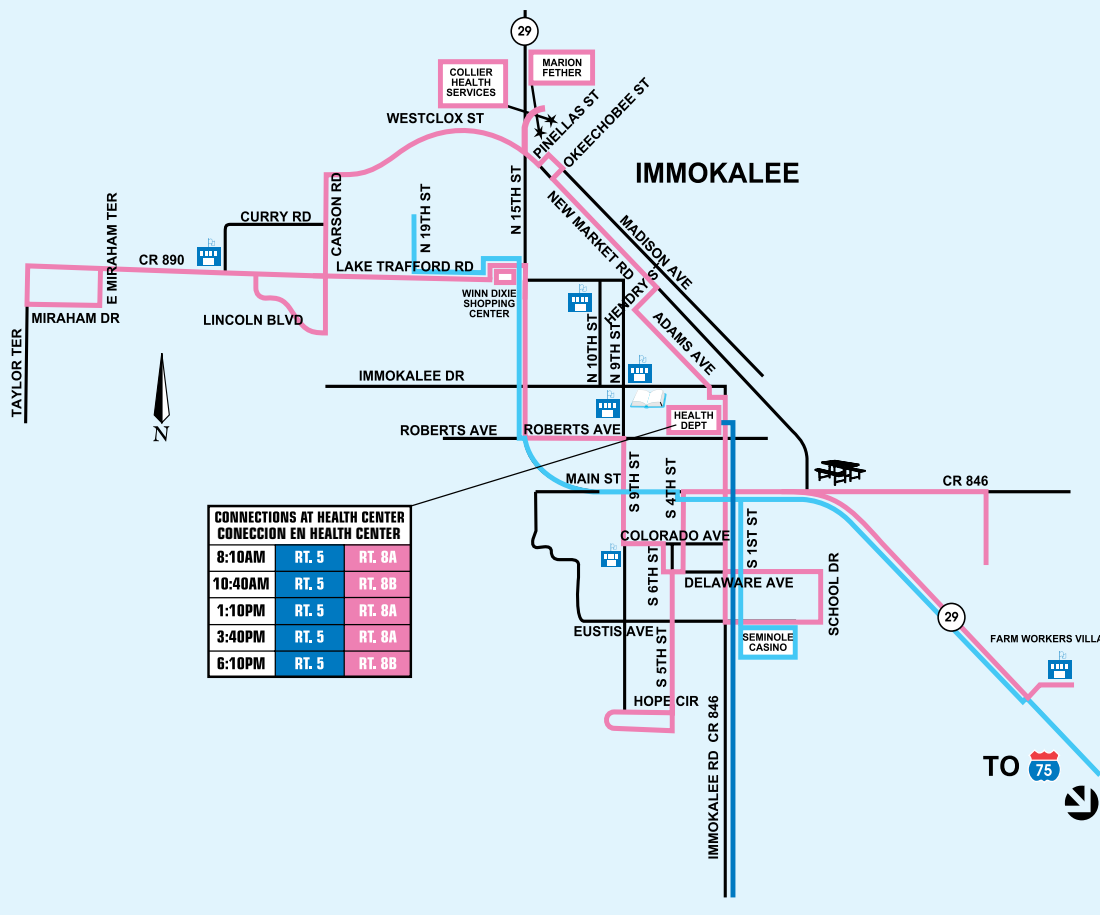

**YELLOW ROUTE / RUTA AMARILLA 6 | PINE RIDGE**

**LIGHT BLUE ROUTE / RUTA AZUL CLARA 7 | MARCO ISLAND**

**PINK ROUTE / RUTA ROSADA 8A | 8B IMMOKALEE CIRCULATOR**

**BROWN ROUTE / RUTA MARRON 9 | CHARLEE ESTATES**

**LIME GREEN ROUTE / RUTA VERDE LIMON 10 | GOODLETTE**

**CONNECTIONS AT CREEKSIDE**  
CONEXION EN CREEKSIDE

6:35 AM	RT. 1B	RT. 1C
8:05 AM	RT. 1B	RT. 1C
9:35 AM	RT. 1B	RT. 1C
11:05 AM	RT. 1B	RT. 1C
12:35 PM	RT. 1B	RT. 1C
2:05 PM	RT. 1B	RT. 1C
3:35 PM	RT. 1B	RT. 1C
5:05 PM	RT. 1B	RT. 1C
6:35 PM	RT. 1B	RT. 1C

**CONNECTIONS AT SWEETBAY**  
CONEXION EN SWEETBAY

6:40AM	RT. 6	RT. 10
8:10AM	RT. 6	RT. 10
9:40AM	RT. 6	RT. 10
11:10AM	RT. 6	RT. 10
12:40PM	RT. 6	RT. 10
2:10PM	RT. 6	RT. 10
3:40PM	RT. 6	RT. 10
5:10PM	RT. 6	RT. 10

**CONNECTIONS AT WAL-MART**  
CONEXION EN WAL-MART

8:10 AM	RT. 4A	RT. 7
9:55 AM	RT. 4B	RT. 7
11:25 AM	RT. 4B	RT. 7
12:40 PM	RT. 4A	RT. 7
2:25 PM	RT. 4B	RT. 7
3:55 PM	RT. 4B	RT. 7

**CONNECTIONS AT HEALTH CENTER**  
CONEXION EN HEALTH CENTER