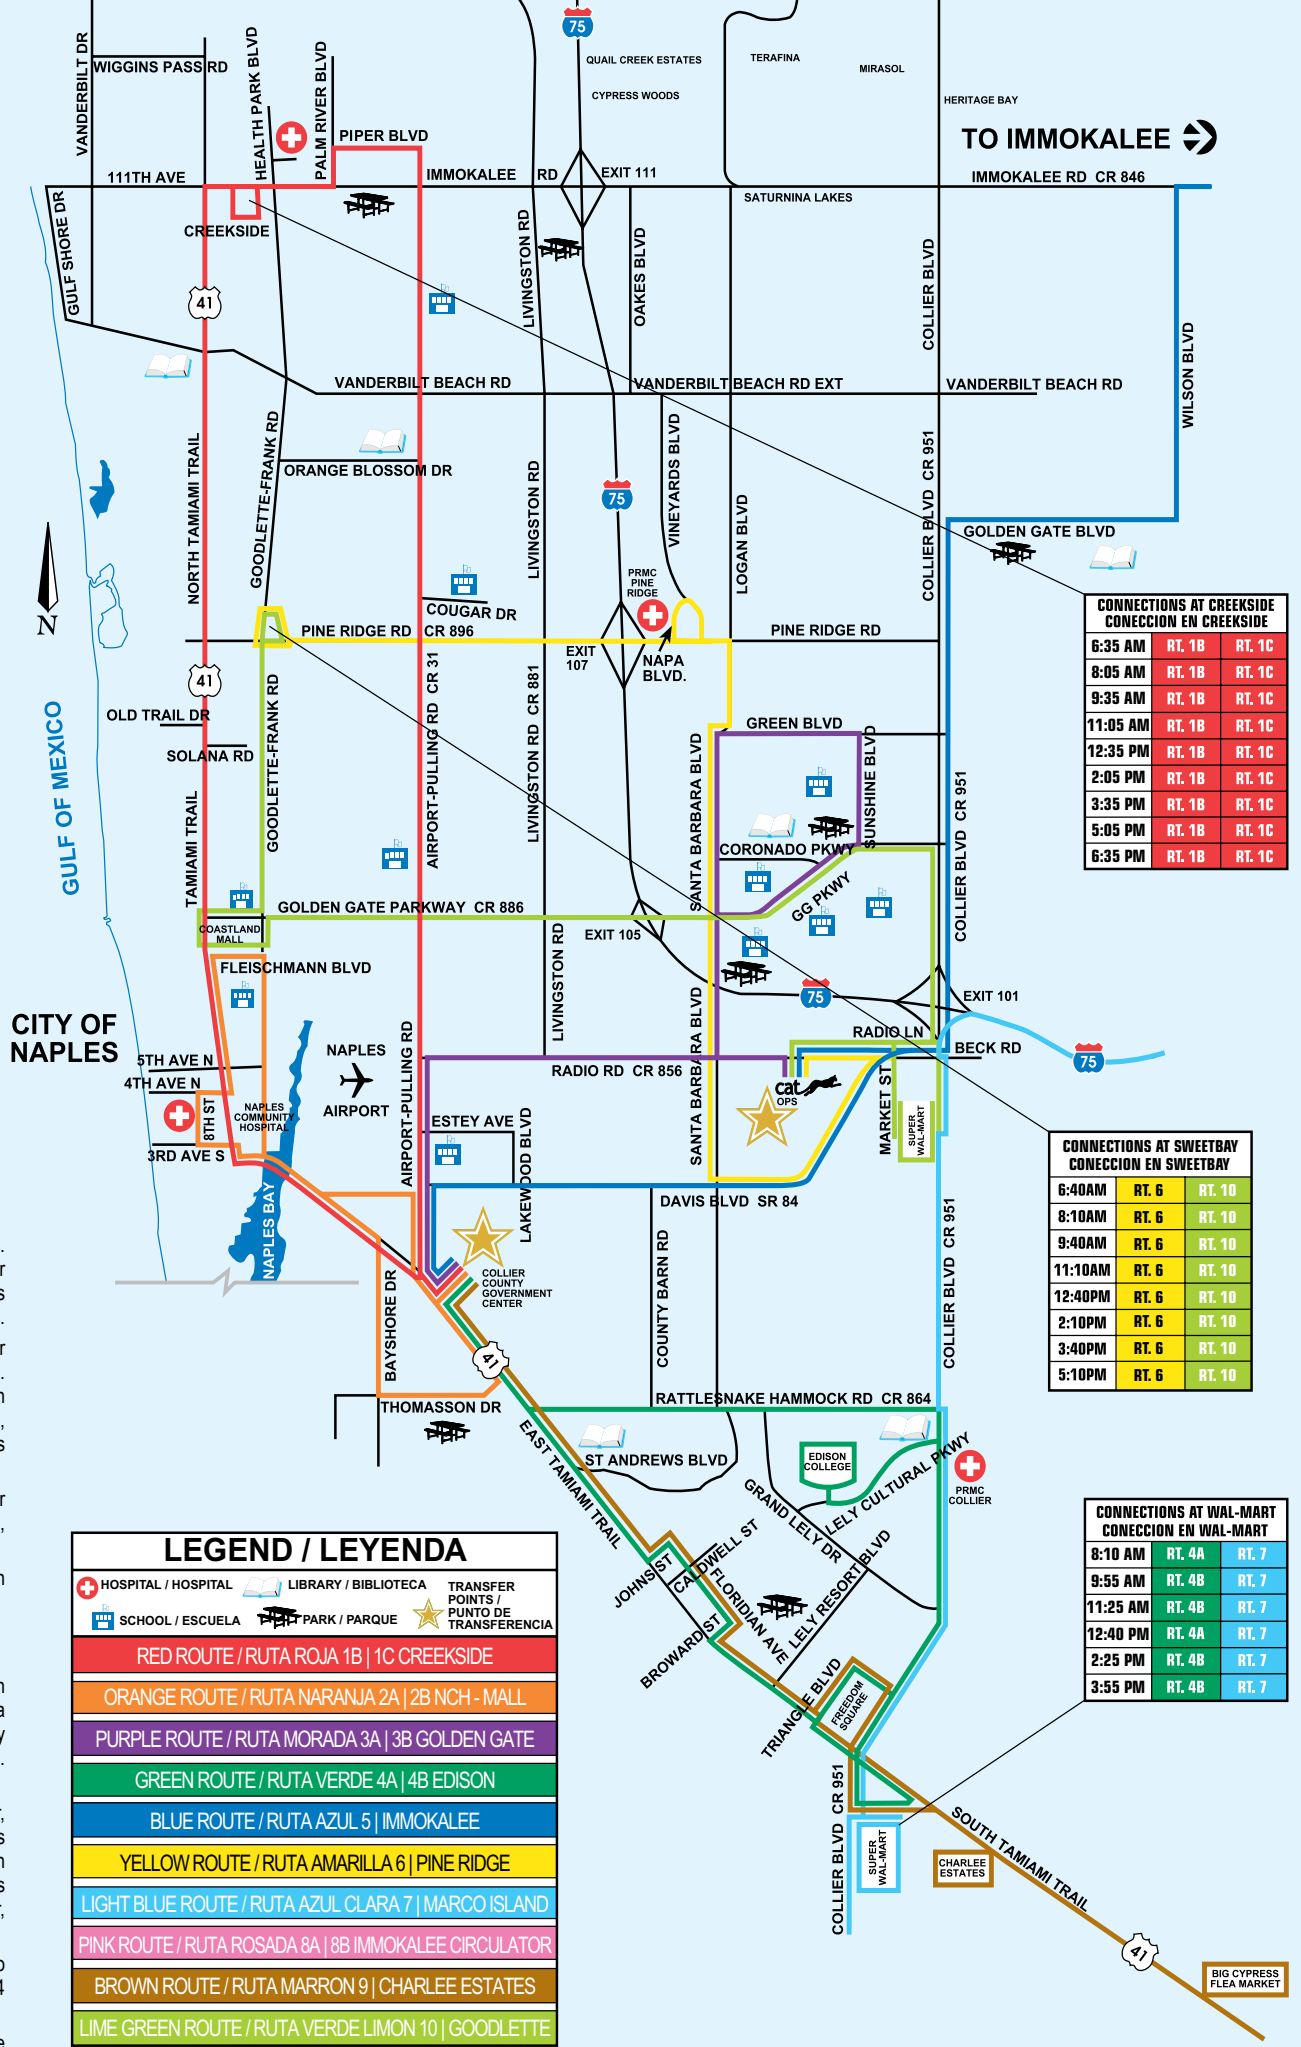

COLLIER COUNTY

LEGEND / LEYENDA

- HOSPITAL / HOSPITAL
- SCHOOL / ESCUELA
- LIBRARY / BIBLIOTECA
- PARK / PARQUE
- TRANSFER POINTS / PUNTO DE TRANSFERENCIA

RED ROUTE / RUTA ROJA 1B | 1C CREEKSIDE

ORANGE ROUTE / RUTA NARANJA 2A | 2B NCH - MALL

PURPLE ROUTE / RUTA MORADA 3A | 3B GOLDEN GATE

GREEN ROUTE / RUTA VERDE 4A | 4B EDISON

BLUE ROUTE / RUTA AZUL 5 | IMMOKALEE

YELLOW ROUTE / RUTA AMARILLA 6 | PINE RIDGE

LIGHT BLUE ROUTE / RUTA AZUL CLARA 7 | MARCO ISLAND

PINK ROUTE / RUTA ROSADA 8A | 8B IMMOKALEE CIRCULATOR

BROWN ROUTE / RUTA MARRON 9 | CHARLEE ESTATES

LIME GREEN ROUTE / RUTA VERDE LIMON 10 | GOODLETTE

CONNECTIONS AT CREEKSIDE
CONEXION EN CREEKSIDE

6:35 AM	RT. 1B	RT. 1C
8:05 AM	RT. 1B	RT. 1C
9:35 AM	RT. 1B	RT. 1C
11:05 AM	RT. 1B	RT. 1C
12:35 PM	RT. 1B	RT. 1C
2:05 PM	RT. 1B	RT. 1C
3:35 PM	RT. 1B	RT. 1C
5:05 PM	RT. 1B	RT. 1C
6:35 PM	RT. 1B	RT. 1C

CONNECTIONS AT SWEETBAY
CONEXION EN SWEETBAY

6:40AM	RT. 6	RT. 10
8:10AM	RT. 6	RT. 10
9:40AM	RT. 6	RT. 10
11:10AM	RT. 6	RT. 10
12:40PM	RT. 6	RT. 10
2:10PM	RT. 6	RT. 10
3:40PM	RT. 6	RT. 10
5:10PM	RT. 6	RT. 10

CONNECTIONS AT WAL-MART
CONEXION EN WAL-MART

8:10 AM	RT. 4A	RT. 7
9:55 AM	RT. 4B	RT. 7
11:25 AM	RT. 4B	RT. 7
12:40 PM	RT. 4A	RT. 7
2:25 PM	RT. 4B	RT. 7
3:55 PM	RT. 4B	RT. 7