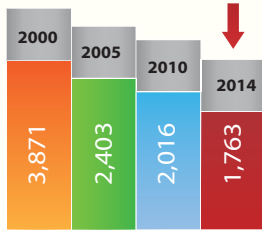

CRIME RATE

-55.34% from 2000 to 2014

CCSO reports the lowest Crime Rate levels in Collier County recorded history (1971)

2014 MODEL AGENCY AWARD

The annual National Association of School Resource Officers award recognizes a law enforcement agency for its creative and innovative approach to school-based policing.

TRAFFIC CRASH FATALITIES

on Collier County Roads has dropped from **42 in 2010 to 39 in 2014**

6,036 - Number of **TRAFFIC CRASHES** on Collier County roads

COLLIER COUNTY POPULATION

338,728 residents **1.77 Million** Collier County visitors - reported by BEBR

CALLS FOR SERVICE - 414,075

Reflected in our calls for service are the number of times CCSO responds to a citizen complaint

QUALITY ASSURANCE

94%

Public approval rating for CCSO deputies through quality assurance surveys

CCSO VOLUNTEERS

105 active volunteers
37,746 hours worked
$801,732 dollars saved

Monetary rate of value is calculated at the industry standard rate of $22.14 per hour. Volunteers include Auxiliary Deputies.