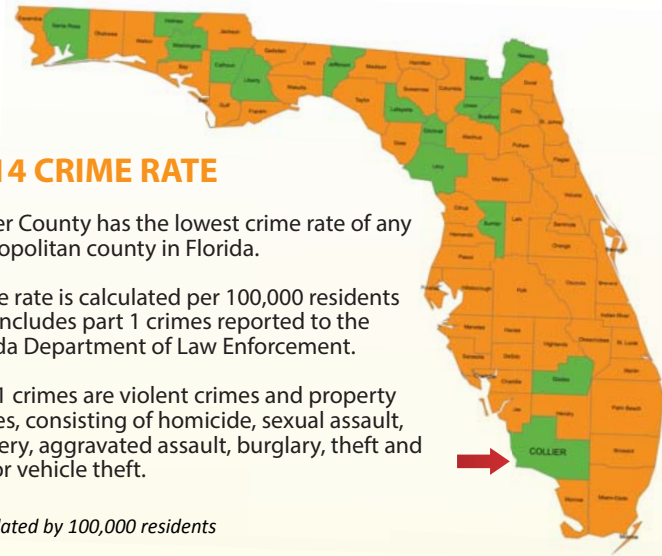

2014 CRIME RATE

Collier County has the lowest crime rate of any metropolitan county in Florida.

Crime rate is calculated per 100,000 residents and includes part 1 crimes reported to the Florida Department of Law Enforcement.

Part 1 crimes are violent crimes and property crimes, consisting of homicide, sexual assault, robbery, aggravated assault, burglary, theft and motor vehicle theft.

Calculated by 100,000 residents

VISIT US www.colliersheriff.org

LIKE US www.facebook.com/colliersheriff
www.facebook.com/SheriffRambosk

FOLLOW US www.twitter.com/colliersheriff

DOWNLOAD US
CCSO2go app on iTunes or Google Play

WATCH US www.ccsotv.com

AVERAGE DAILY POPULATION

of the Naples Jail Center is **down -12.64 %** from 981 in 2012 to 857 in 2014

SUMMERFEST YOUTH PROGRAMS

Over 200 Community Partners
More than 40,000 Youth Contacts