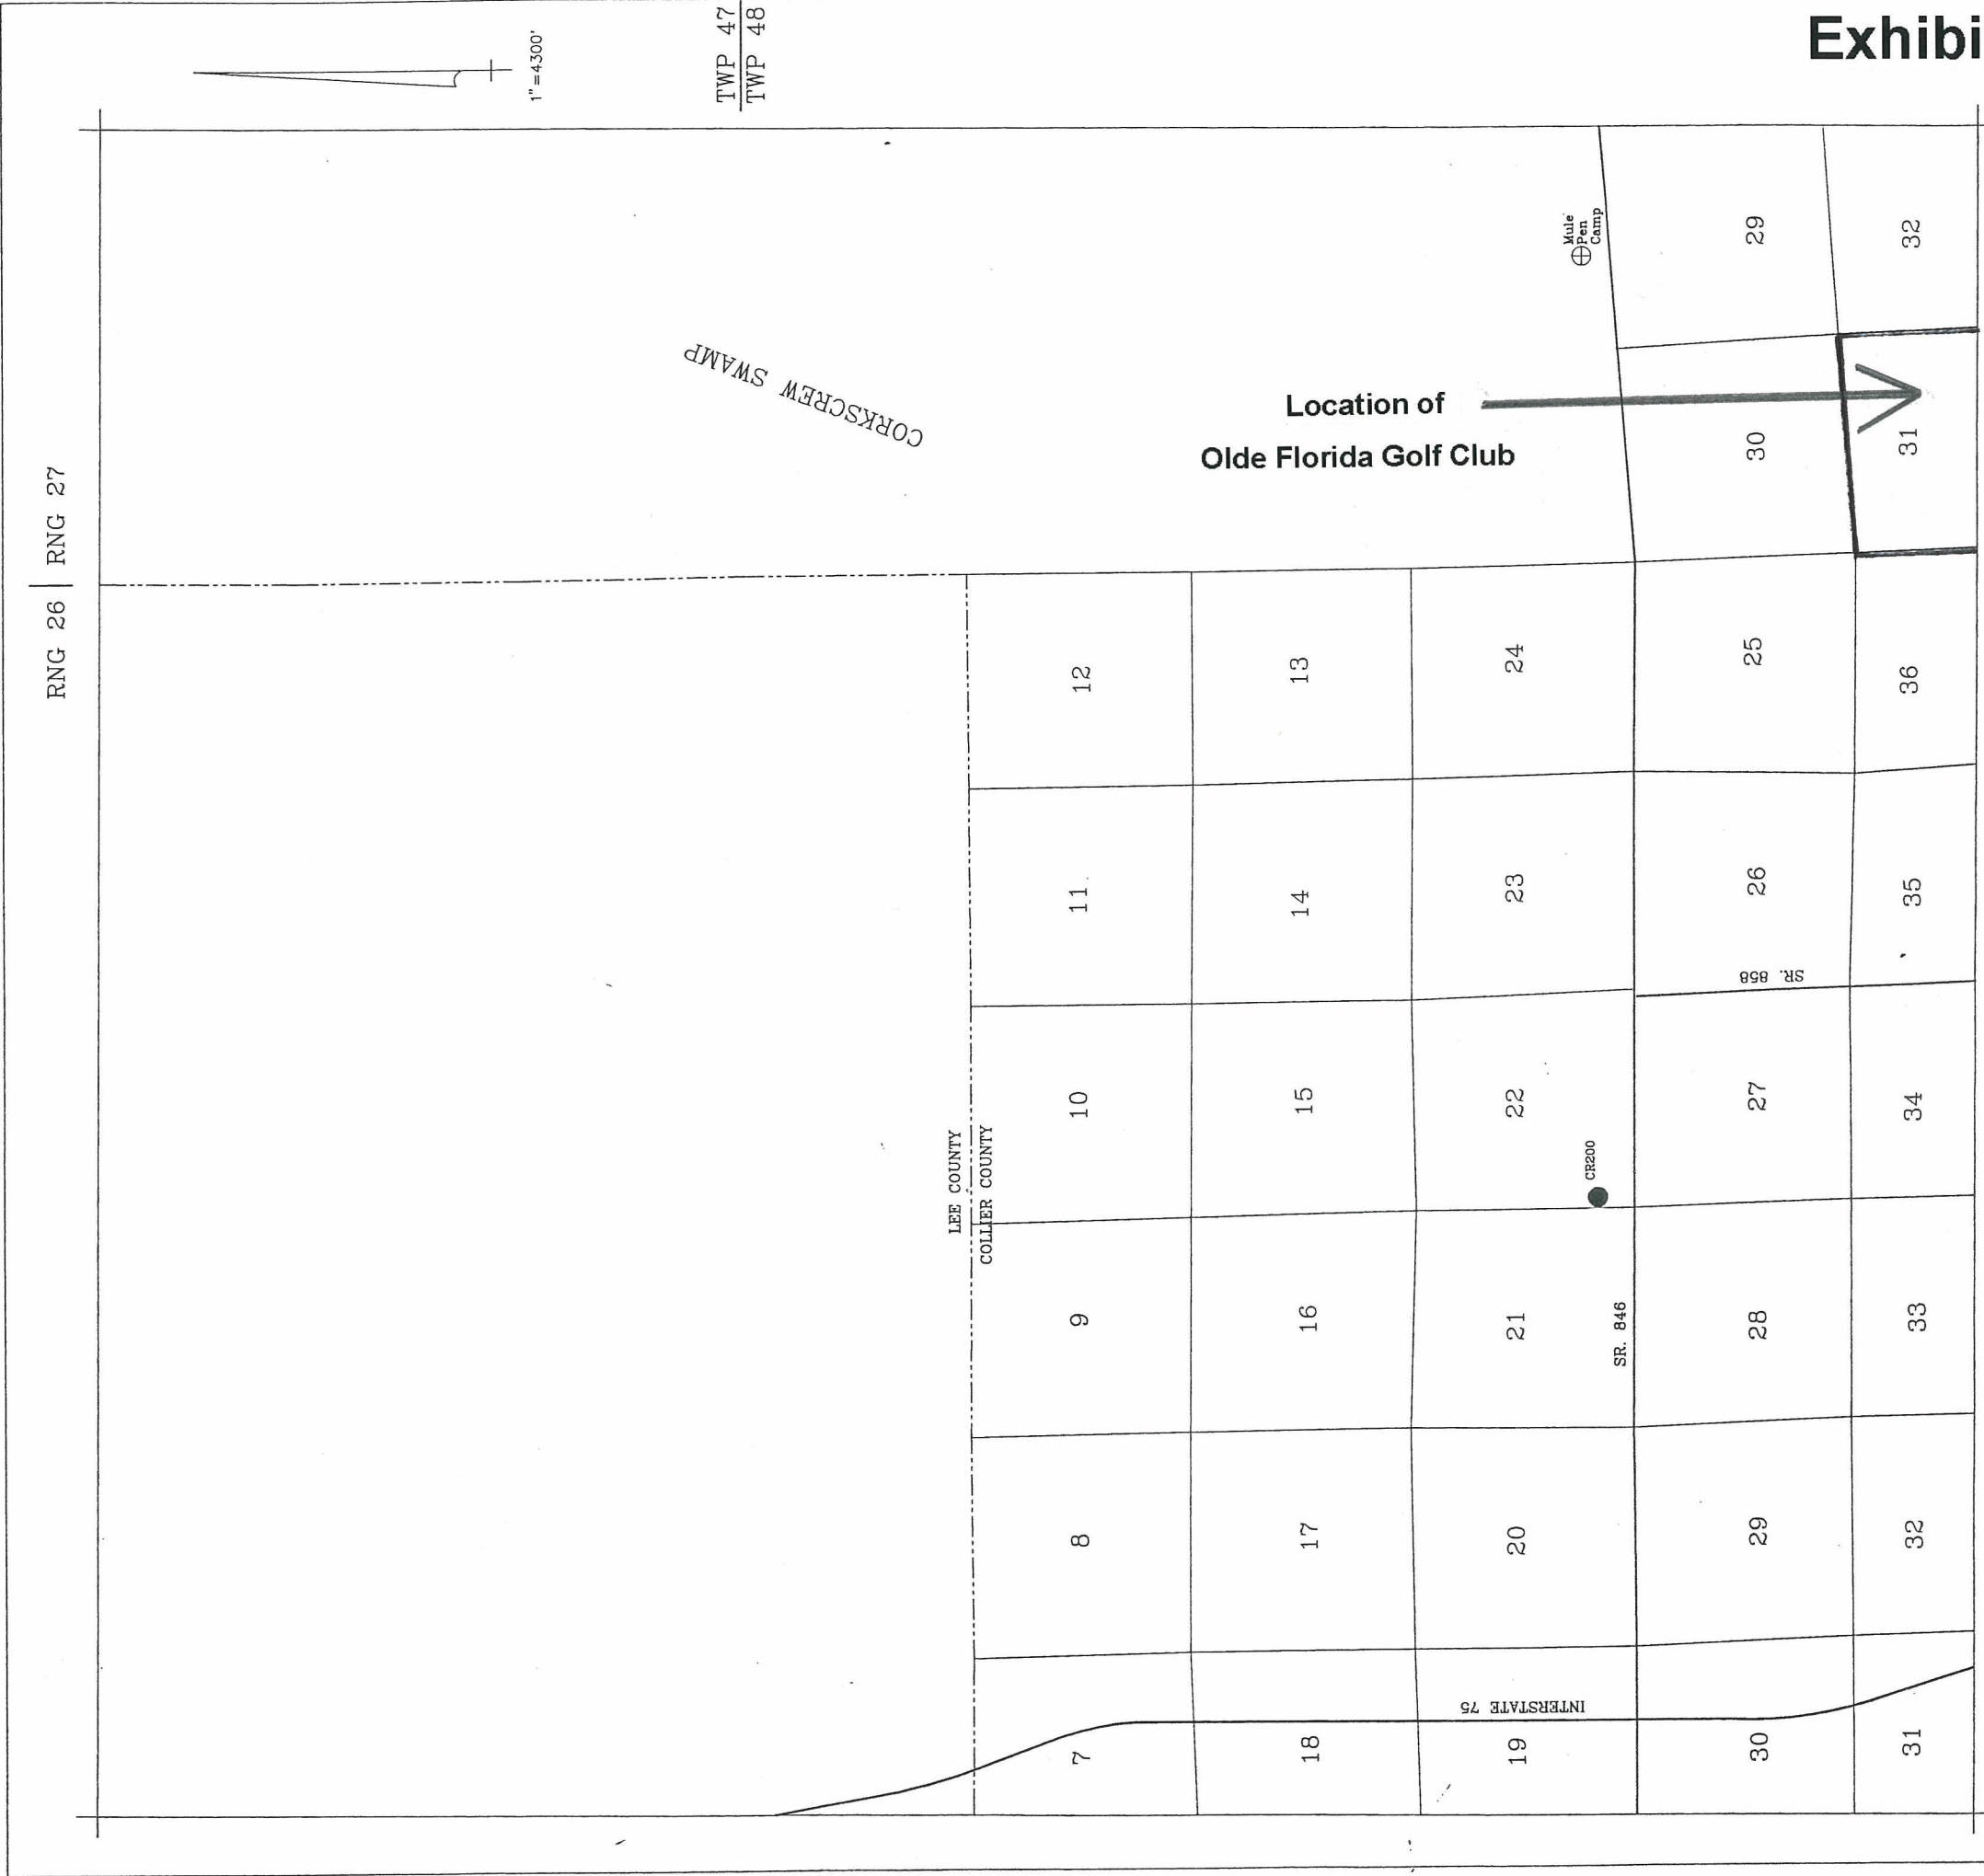

Exhibit H

- LEGEND**
-  INDICATES AREAS OF HISTORICAL/ARCHAEOLOGICAL PROBABILITY
 -  INDICATES HISTORIC STRUCTURE (NOT TO SCALE)
 -  INDICATES ARCHAEOLOGICAL SITE (NOT TO SCALE)
 -  INDICATES HISTORIC DISTRICT

CORKSCREW SW QUADRANGLE
AREAS OF HISTORICAL/ARCHAEOLOGICAL PROBABILITY

Exhibit H

- LEGEND**
- INDICATES AREAS OF HISTORICAL/ARCHAEOLOGICAL PROBABILITY
 - ★ INDICATES HISTORIC STRUCTURE (NOT TO SCALE)
 - INDICATES ARCHAEOLOGICAL SITE (NOT TO SCALE)
 - INDICATES HISTORIC DISTRICT

BELLE MEADE NW QUADRANGLE
 AREAS OF HISTORICAL/ARCHAEOLOGICAL PROBABILITY