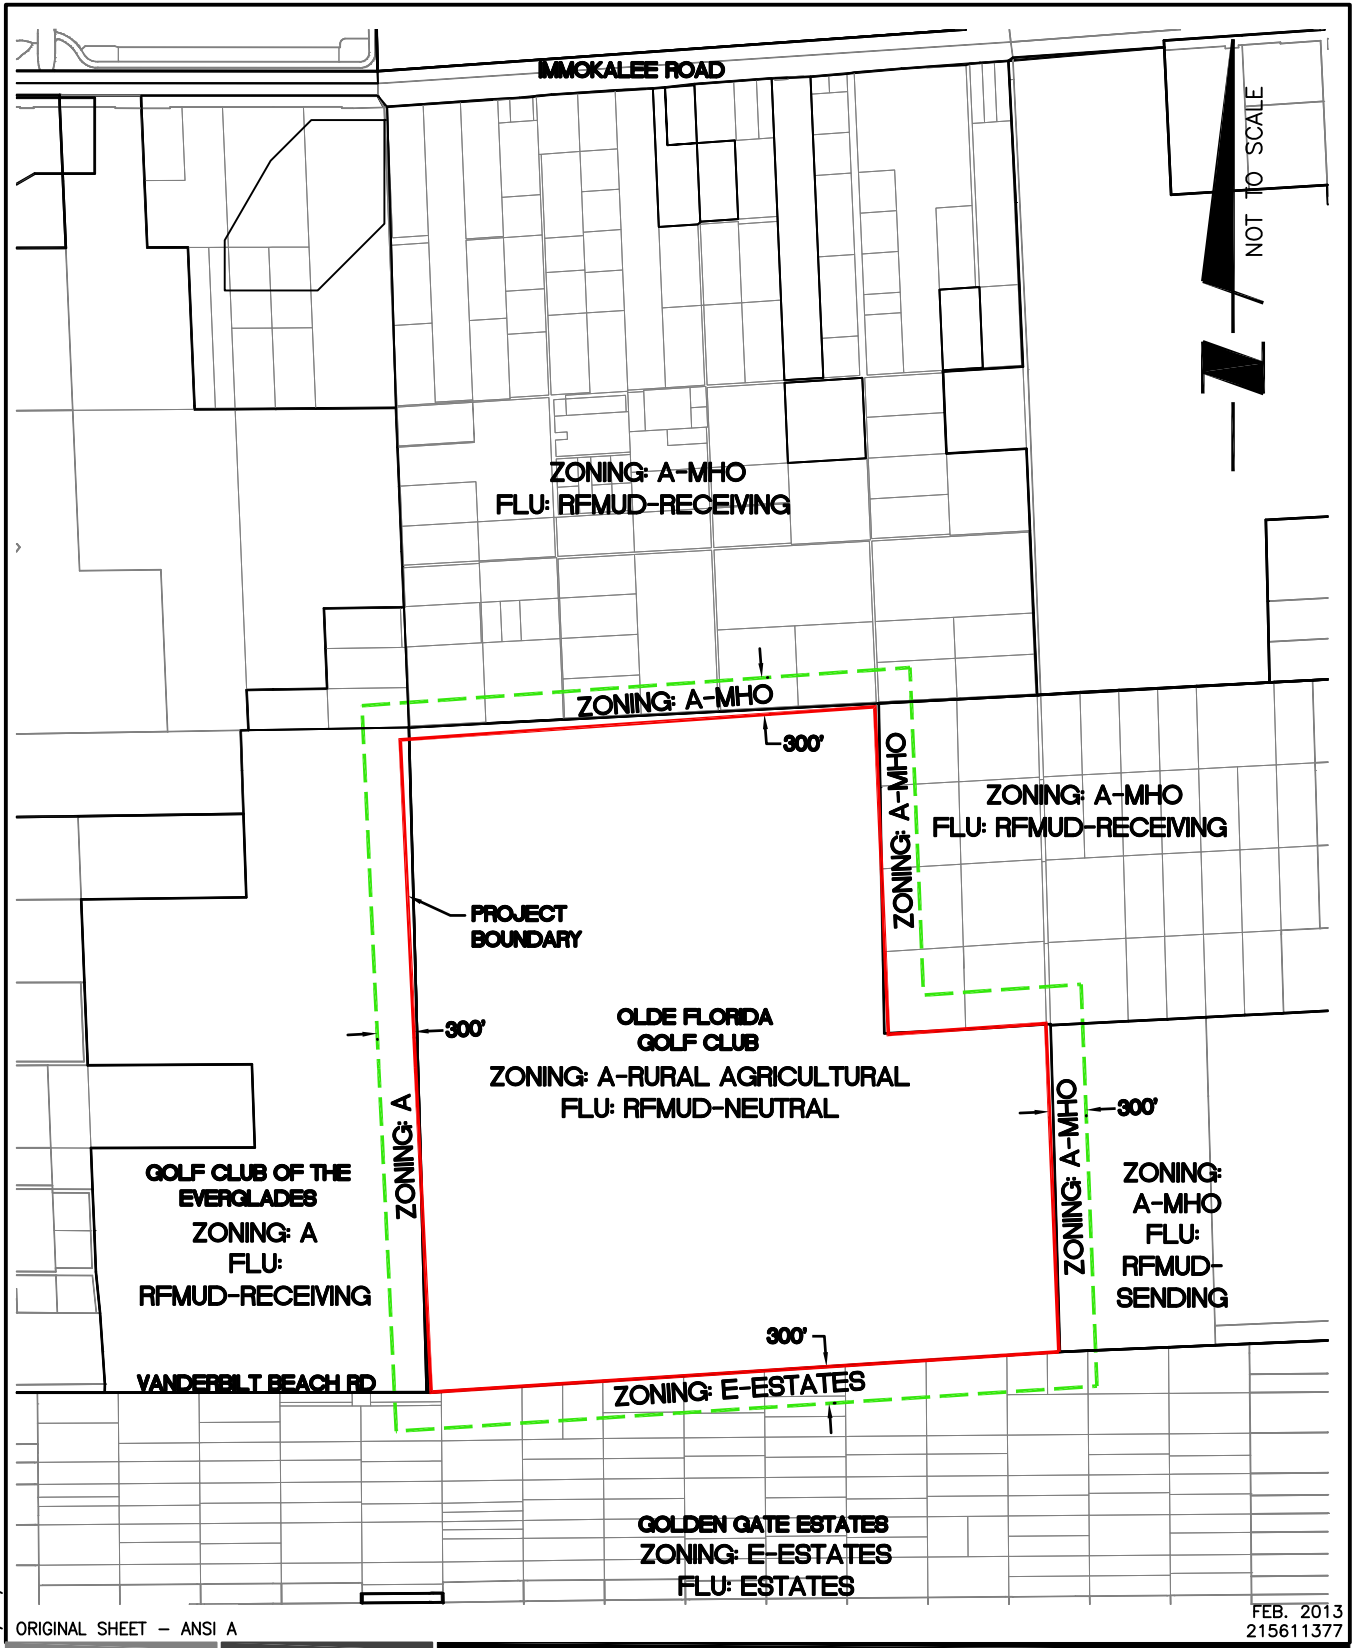

V:\21568\ACTIVE\21568\DRAWING\00\_P\FLU\MAP\EXHIBITS\XAS\LOCATIONMAP\156814379-1010-ZXA.DWG-XA.dwg  
 2/20/2013 8:58:41 AM By: Wickstrom, Curtis

ORIGINAL SHEET - ANSI A

FEB. 2013  
 215611377

Stantec  
 3200 BAILEY LANE  
 NAPLES, FL  
 34105  
 Tel. 239.649.4040  
 Fax. 239.643.5716  
 www.stantec.com

Client/Project  
 OLDE FLORIDA GOLF CLUB  
 GROWTH MANAGEMENT PLAN AMENDMENT  
 (FLU MAP CHANGE)  
 Figure No.  
 EXHIBIT A  
 Title  
 GENERAL LOCATION MAP