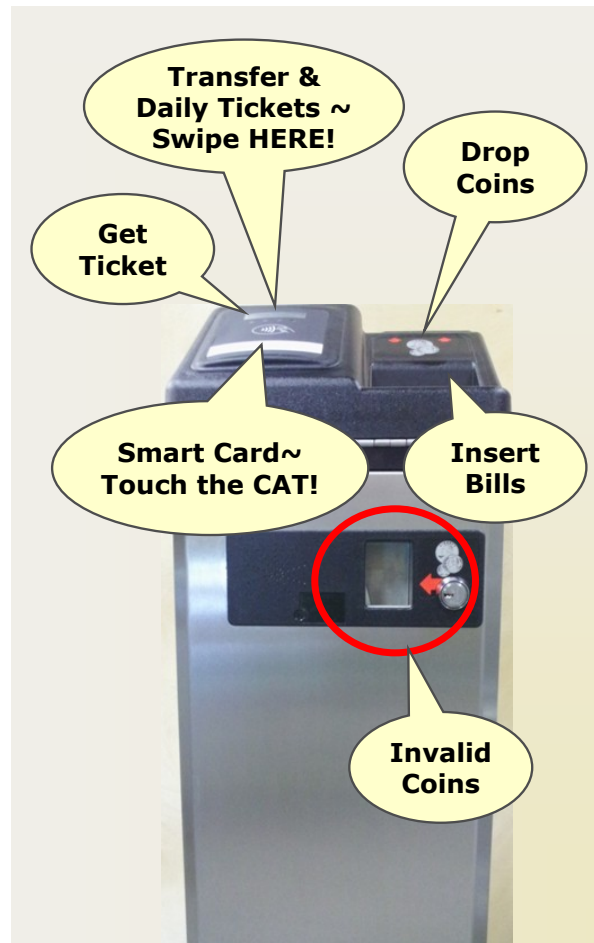

Farebox Quick View

Collier Area Transit

8300 Radio Road
Naples, Florida 34104

Phone: 239.252.7777
Fax: 239.252.5753

www.CollierGov.net/CAT

Rev: 24Sep2012