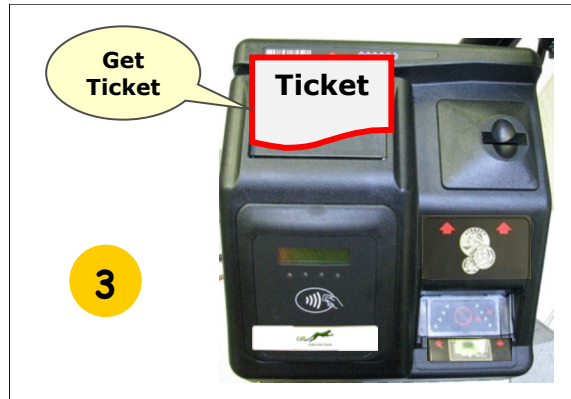

## What the Farebox Can Do

- ◆ Keeps track of money total that rider inserts in farebox on "Rider Display".
- ◆ Provides transaction and smart card status feedback on "Rider Display".

Farebox—Top

- ◆ Returns unacceptable coins.
- ◆ Purchase Transfer and Daily tickets.
- ◆ Reload 7-day and 30-day smart cards.
- ◆ Speedy boarding with *CAT Smart Card*.

## \$\$\$ Got Cash?

Have EXACT change ready! The Electronic Farebox accepts US currency and coins (NO pennies, please); invalid coins will be returned.

**SAVE TIME!** If you need a Transfer ticket or Day Pass, tell your driver first!

1. Have EXACT change.
2. Insert your coins and bills into the farebox.
3. Purchased a **Transfer or Daily ticket?** Don't forget it!

Farebox—Top

Farebox—Top

**Convenient** ~ On the Farebox, just touch the CAT! And you are on your way. Available for 7-day & 30-day Passes.

**Reusable** ~ The card may be reloaded at the Electronic Farebox (with CASH ONLY) and the CAT OPS.